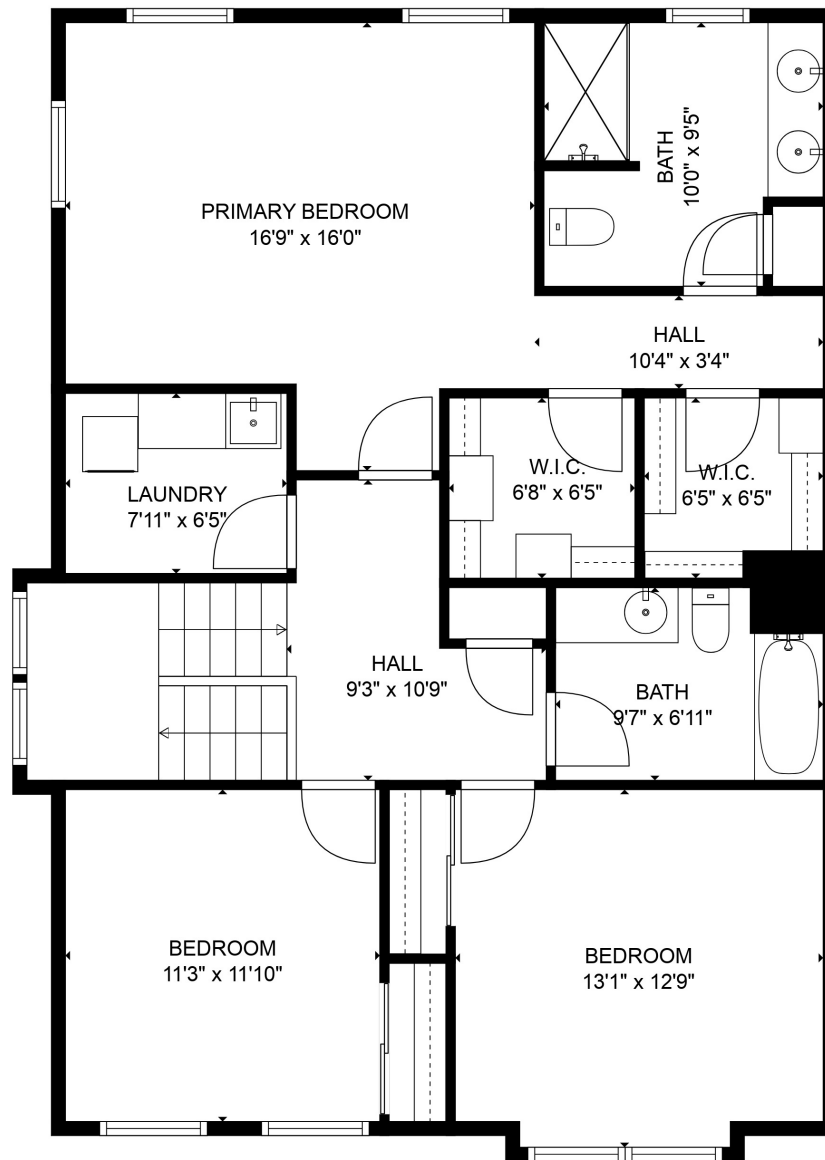

FLOOR 1

FLOOR 2

FLOOR 3

Total scanned area: 3562 sq. ft

SIZES AND DIMENSIONS ARE APPROXIMATE AND FOR REFERENCE ONLY. ACTUAL MAY VARY.

Total scanned area: 3562 sq. ft

SIZES AND DIMENSIONS ARE APPROXIMATE AND FOR REFERENCE ONLY. ACTUAL MAY VARY.