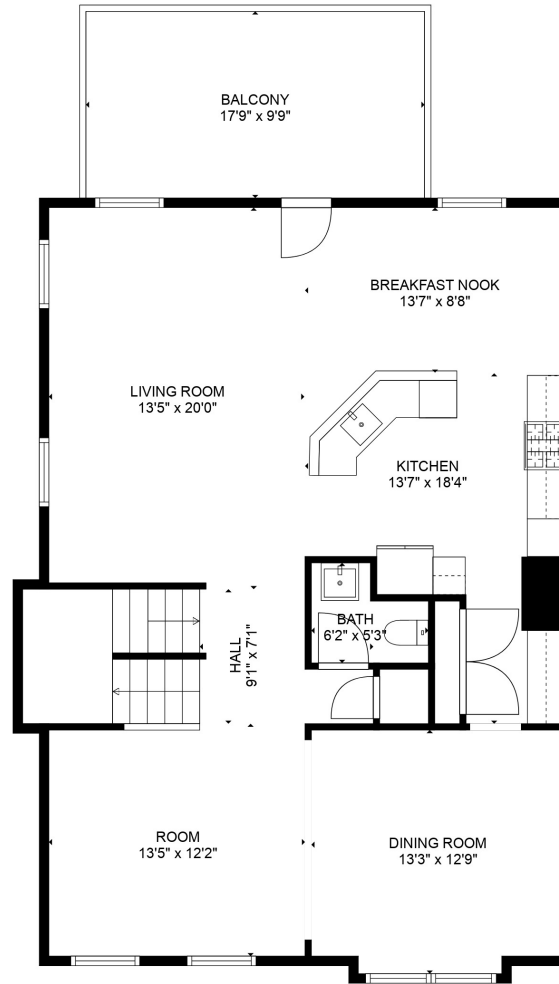

FLOOR 1

FLOOR 2

FLOOR 3

Total scanned area: 3562 sq. ft

SIZES AND DIMENSIONS ARE APPROXIMATE AND FOR REFERENCE ONLY. ACTUAL MAY VARY.

Total scanned area: 3562 sq. ft

SIZES AND DIMENSIONS ARE APPROXIMATE AND FOR REFERENCE ONLY. ACTUAL MAY VARY.