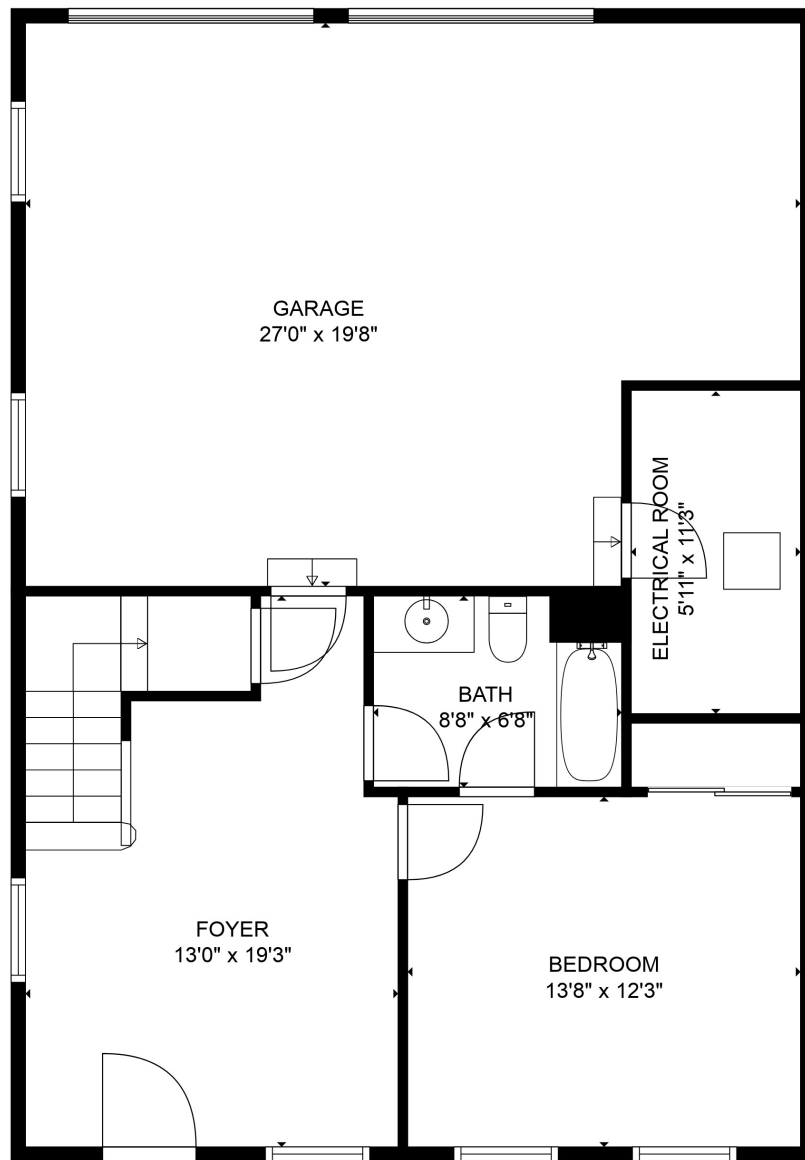

FLOOR 1

FLOOR 2

FLOOR 3

Total scanned area: 3562 sq. ft

SIZES AND DIMENSIONS ARE APPROXIMATE AND FOR REFERENCE ONLY. ACTUAL MAY VARY.

Total scanned area: 3562 sq. ft

SIZES AND DIMENSIONS ARE APPROXIMATE AND FOR REFERENCE ONLY. ACTUAL MAY VARY.