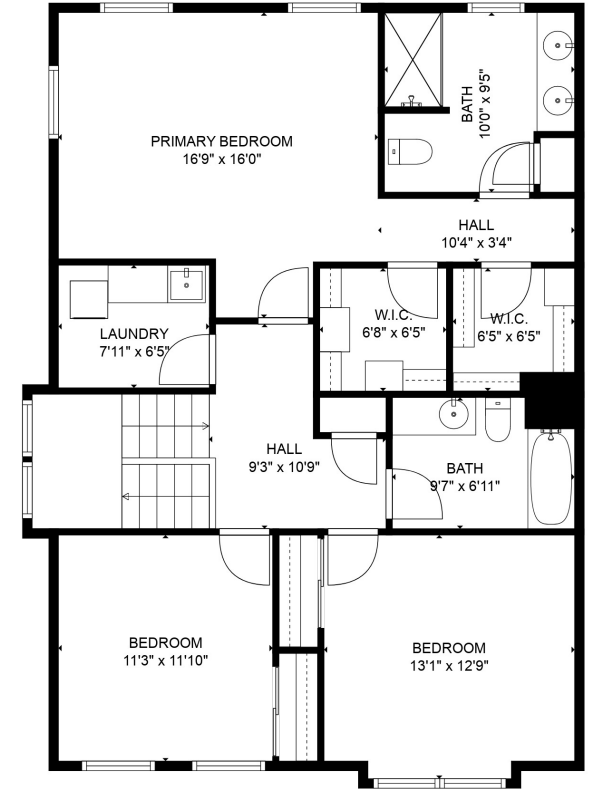

FLOOR 1

FLOOR 2

FLOOR 3

Total scanned area: 3562 sq. ft

SIZES AND DIMENSIONS ARE APPROXIMATE AND FOR REFERENCE ONLY. ACTUAL MAY VARY.

Total scanned area: 3562 sq. ft

SIZES AND DIMENSIONS ARE APPROXIMATE AND FOR REFERENCE ONLY. ACTUAL MAY VARY.