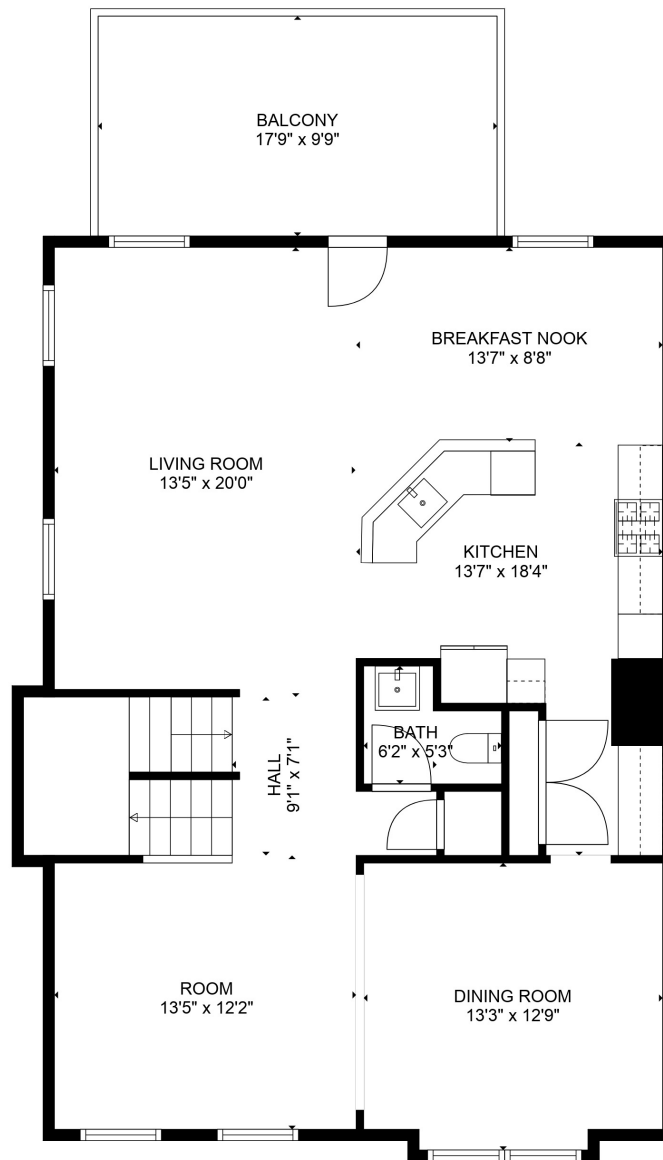

FLOOR 1

FLOOR 2

FLOOR 3

Total scanned area: 3562 sq. ft

SIZES AND DIMENSIONS ARE APPROXIMATE AND FOR REFERENCE ONLY. ACTUAL MAY VARY.

Total scanned area: 3562 sq. ft

SIZES AND DIMENSIONS ARE APPROXIMATE AND FOR REFERENCE ONLY. ACTUAL MAY VARY.