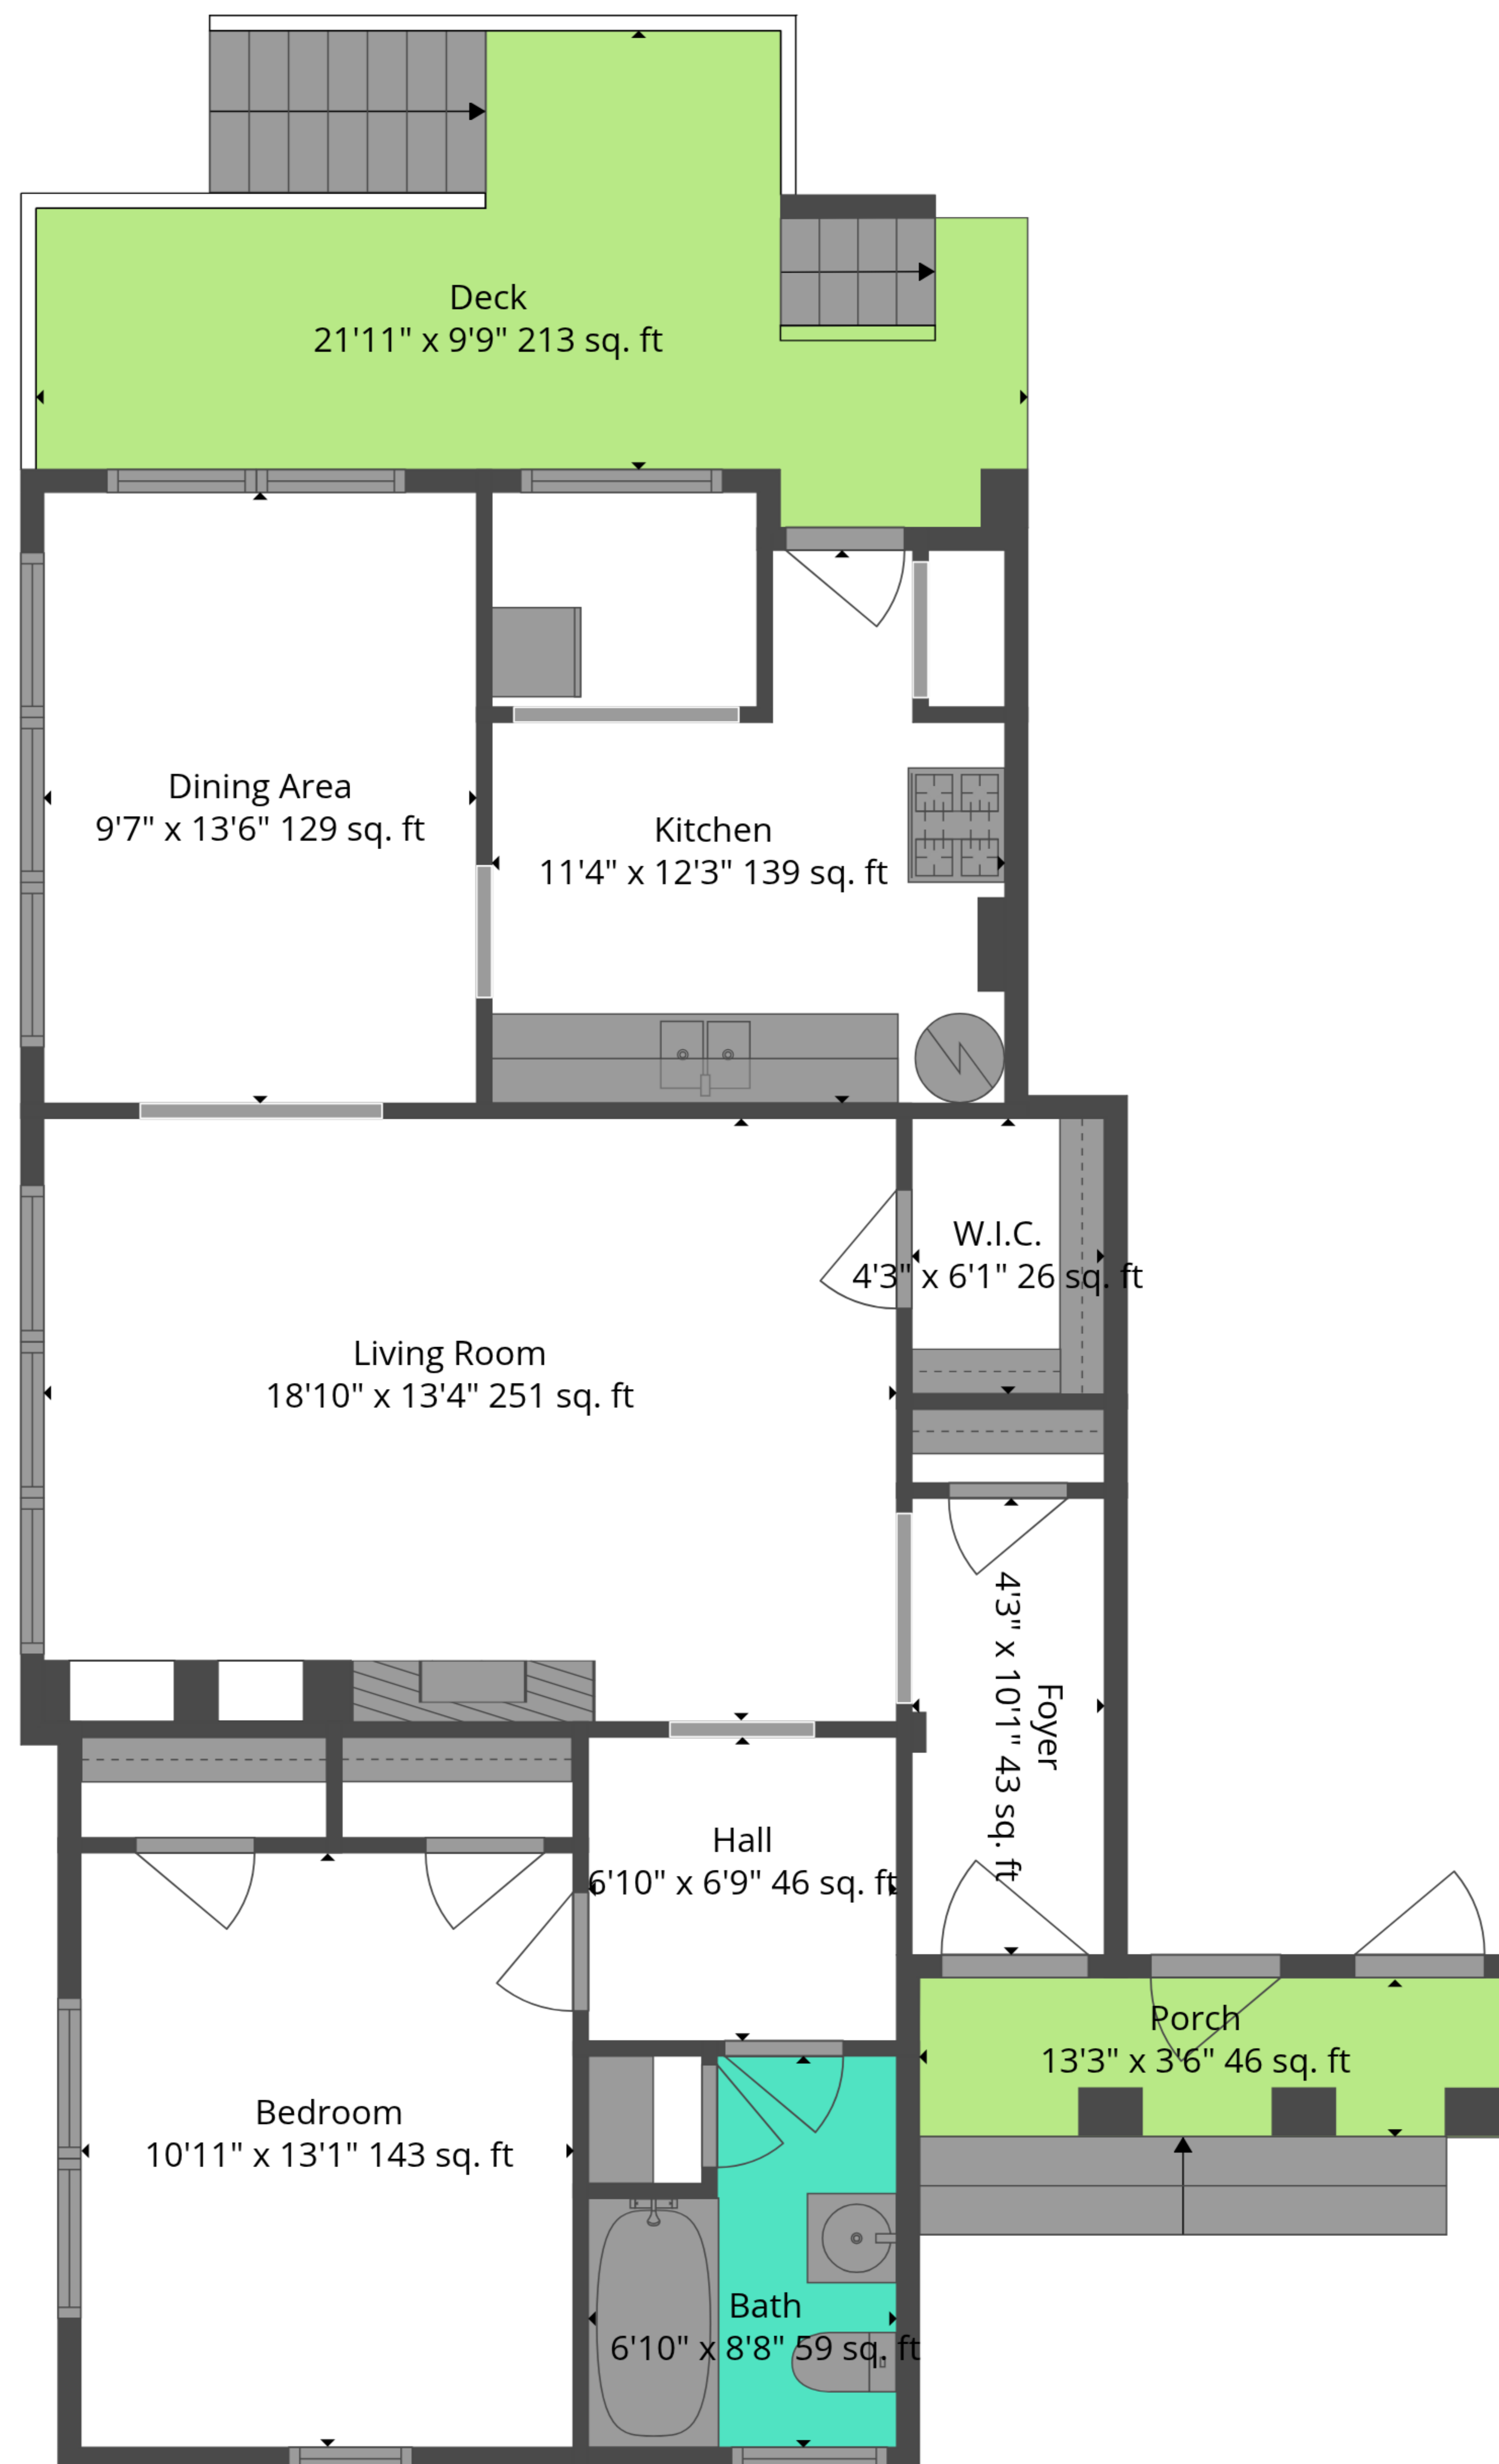

TOTAL: 914 sq. ft

1st floor: 914 sq. ft

EXCLUDED AREAS: DECK: 158 sq. ft, PORCH: 47 sq. ft, WALLS: 73 sq. ft

Floor Plan Created By Cubicasa App. Measurements Deemed Highly Reliable But Not Guaranteed.

TOTAL: 914 sq. ft

1st floor: 914 sq. ft

EXCLUDED AREAS: DECK: 158 sq. ft, PORCH: 47 sq. ft, WALLS: 73 sq. ft

Floor Plan Created By Cubicasa App. Measurements Deemed Highly Reliable But Not Guaranteed.