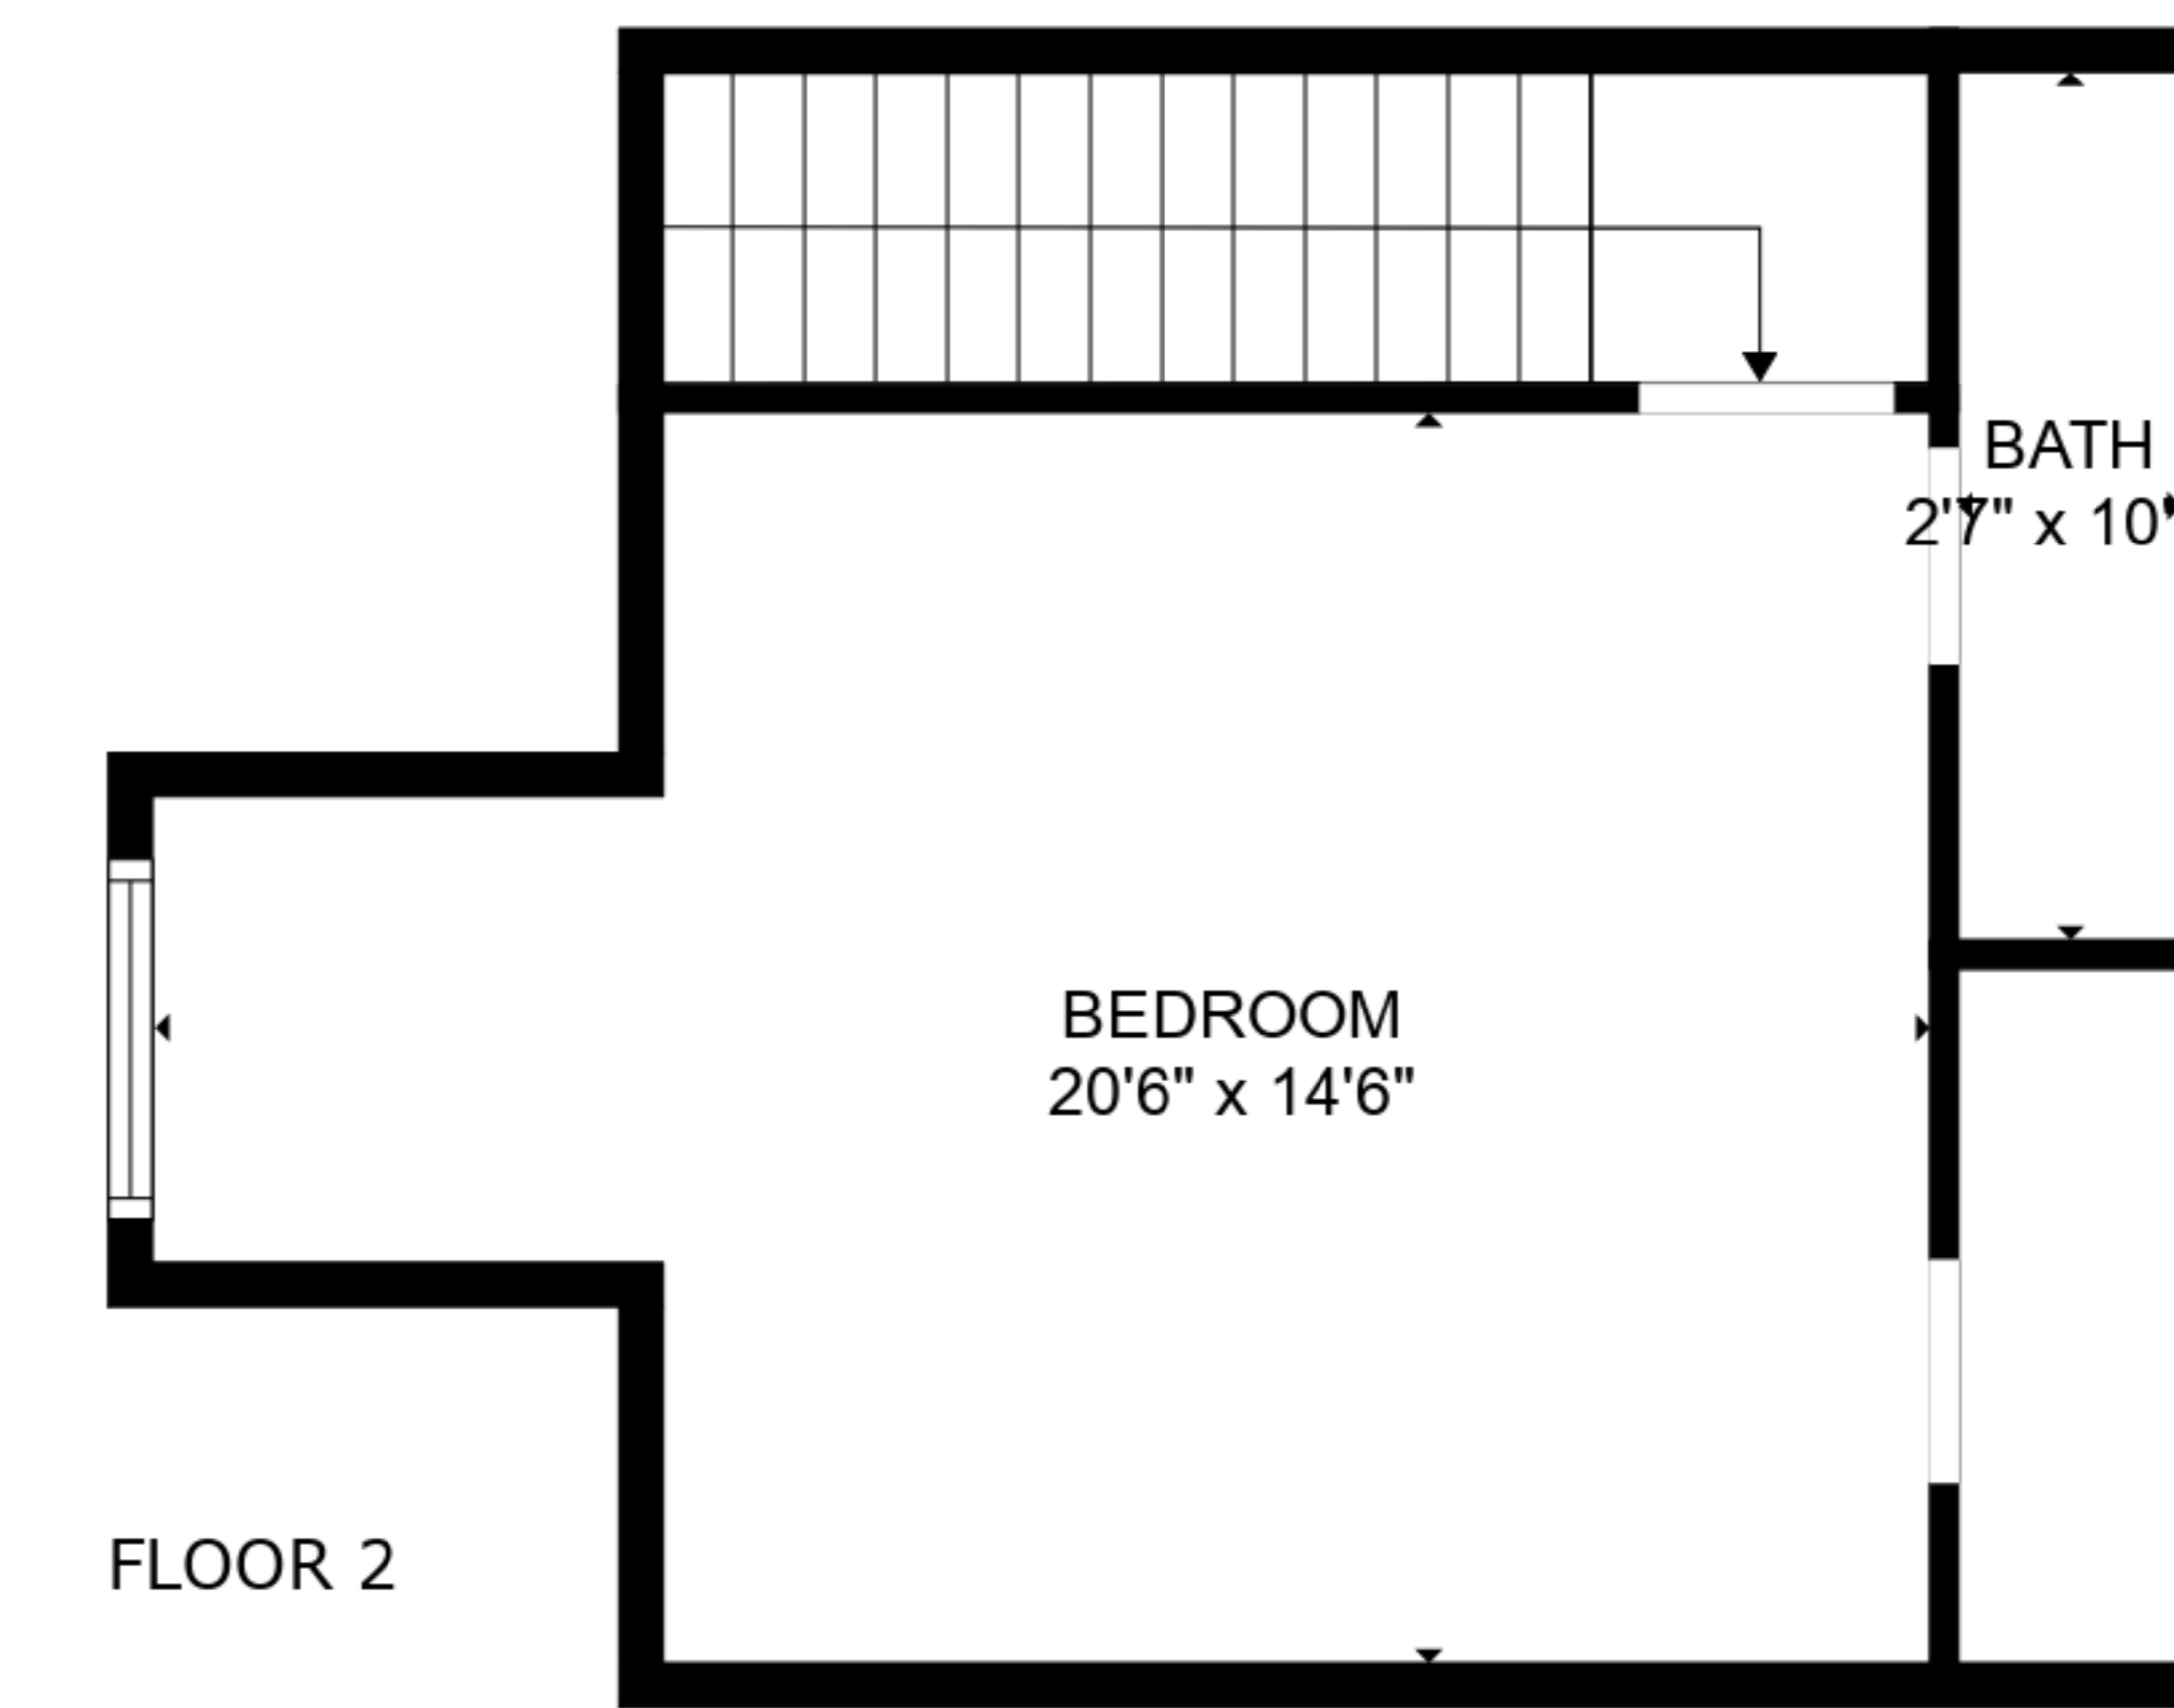

TOTAL: 2393 sq. ft

FLOOR 1: 2066 sq. ft, FLOOR 2: 327 sq. ft

EXCLUDED AREAS: GARAGE: 352 sq. ft, LOW CEILING: 29 sq. ft

BEDROOM
20'6" x 14'6"

BATH
2'7" x 10'0"

TOTAL: 2393 sq. ft

FLOOR 1: 2066 sq. ft, FLOOR 2: 327 sq. ft

EXCLUDED AREAS: GARAGE: 352 sq. ft, LOW CEILING: 29 sq. ft

FLOOR 1

FLOOR 2

TOTAL: 2393 sq. ft
 FLOOR 1: 2066 sq. ft, FLOOR 2: 327 sq. ft
 EXCLUDED AREAS: GARAGE: 352 sq. ft, LOW CEILING: 29 sq. ft