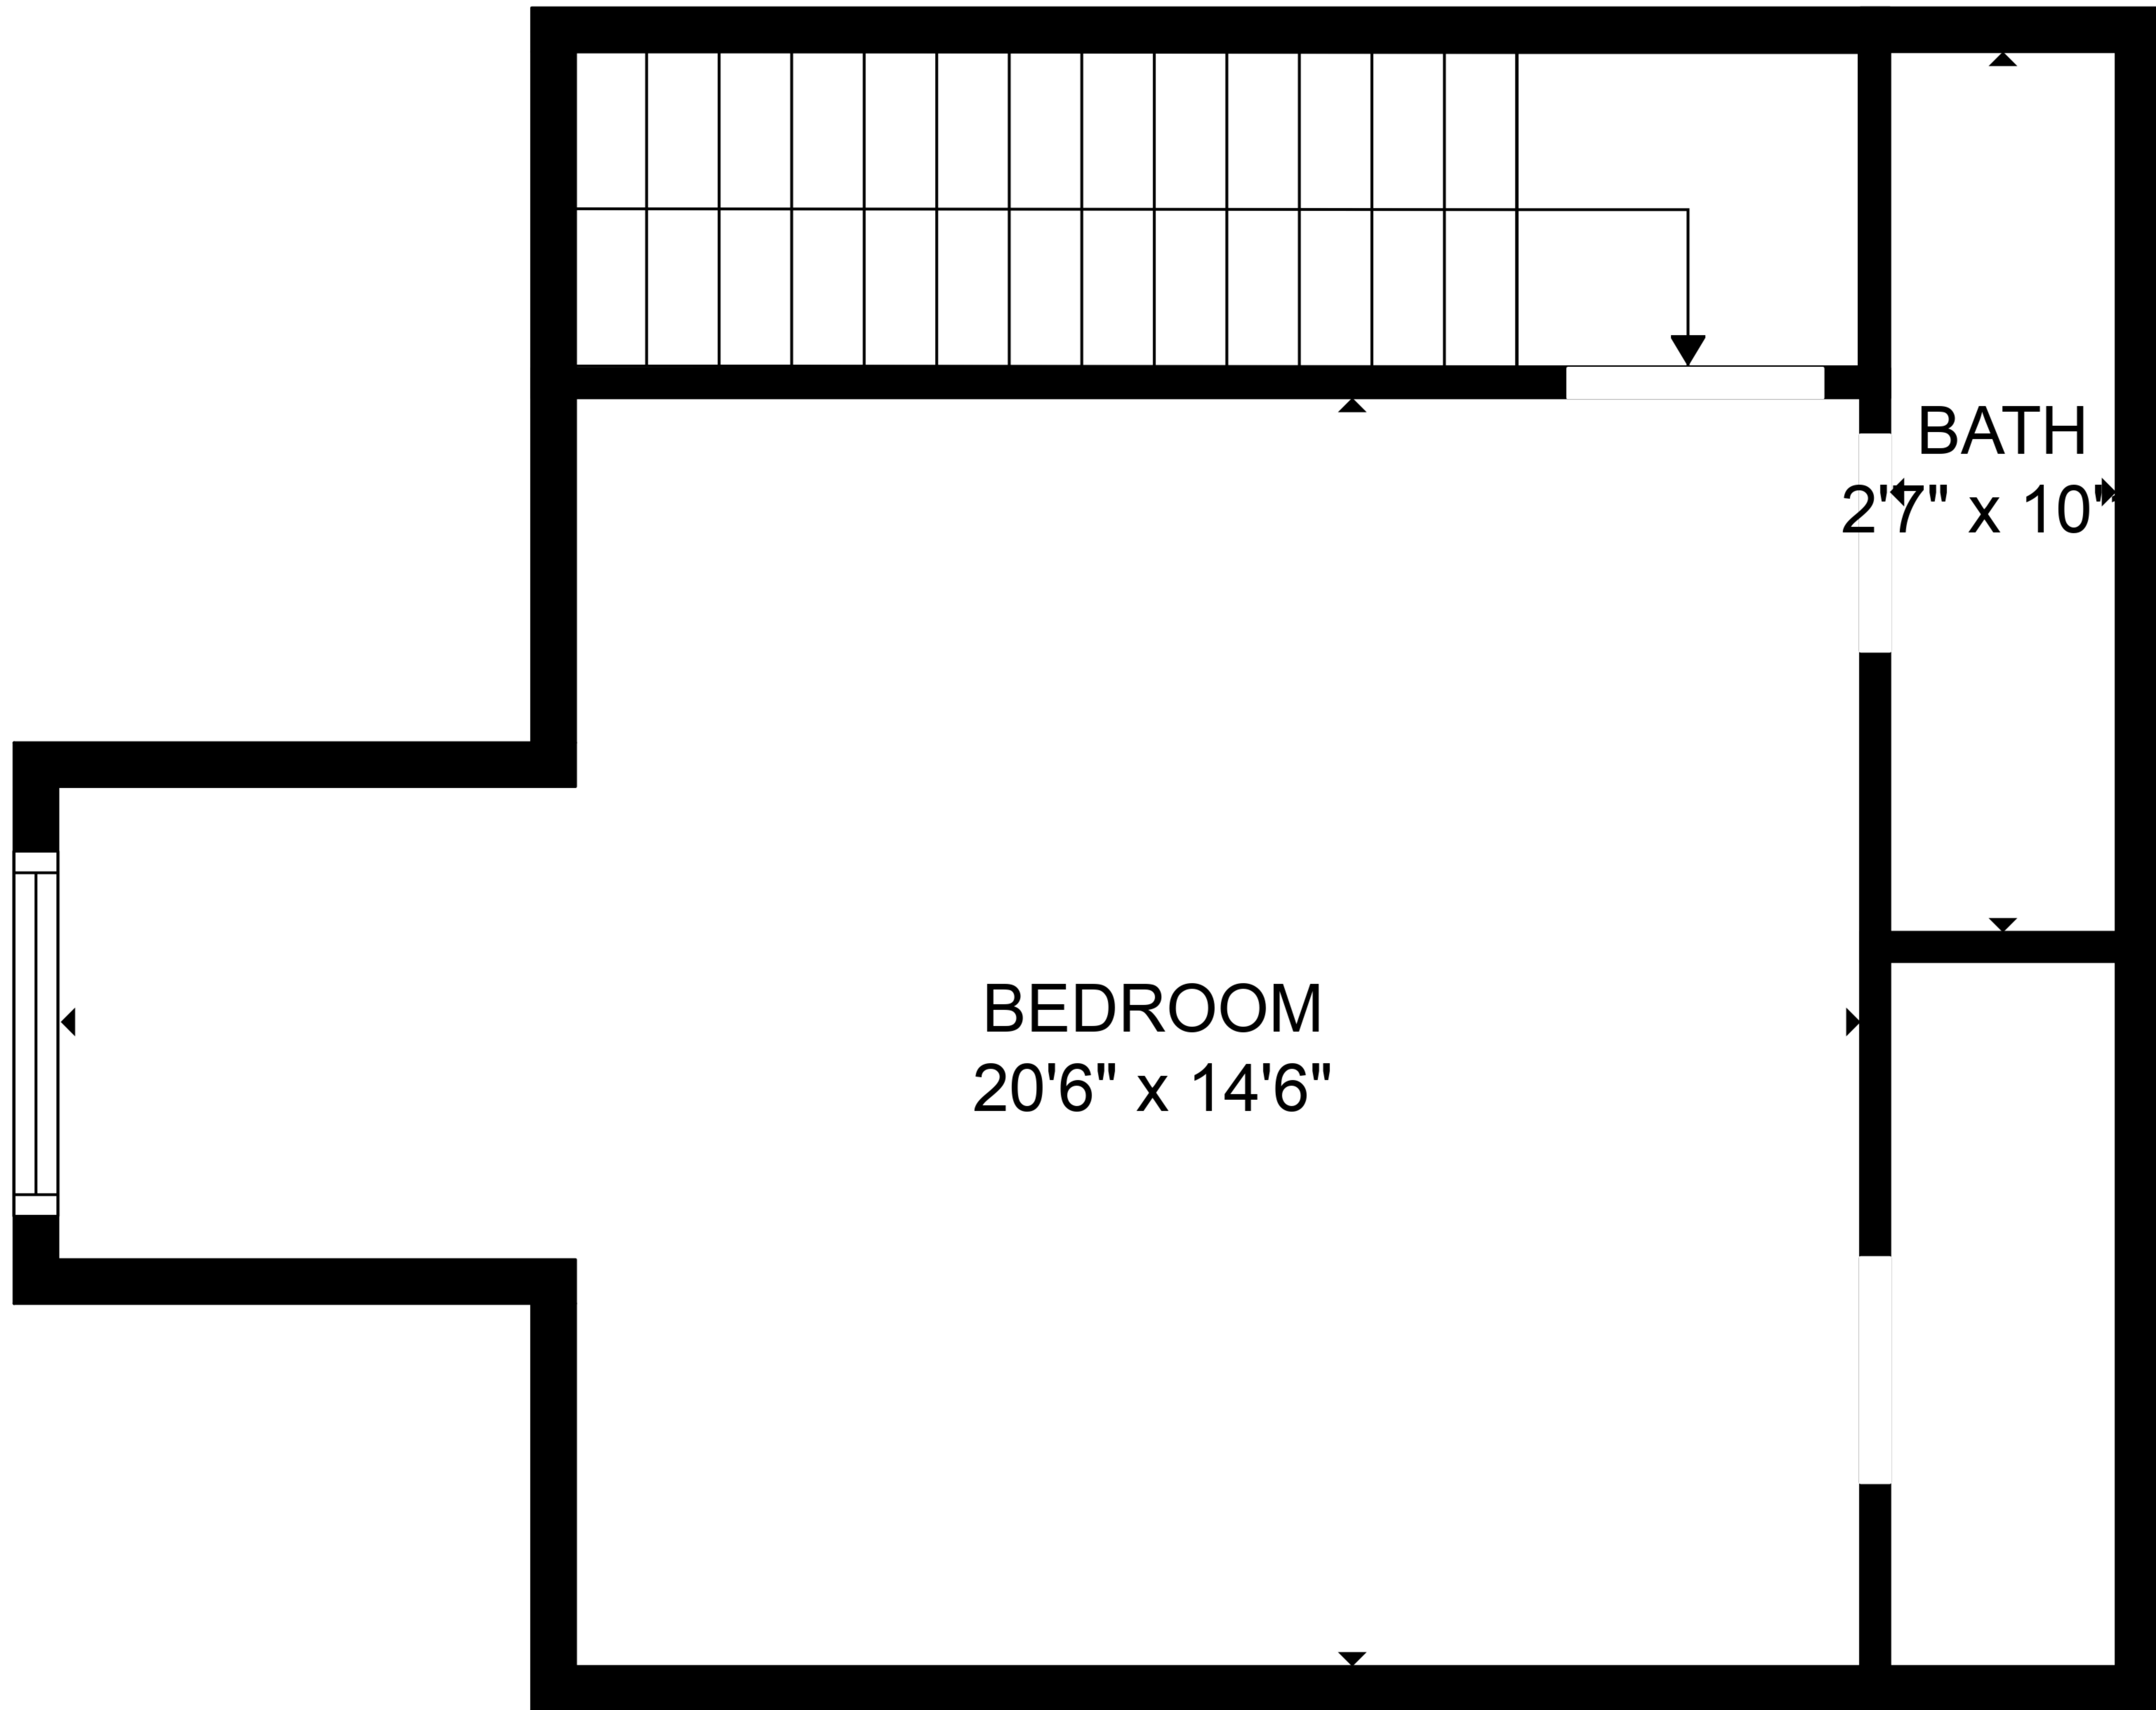

TOTAL: 2393 sq. ft

FLOOR 1: 2066 sq. ft, FLOOR 2: 327 sq. ft

EXCLUDED AREAS: GARAGE: 352 sq. ft, LOW CEILING: 29 sq. ft

BEDROOM
20'6" x 14'6"

BATH
2'7" x 10'0"

TOTAL: 2393 sq. ft

FLOOR 1: 2066 sq. ft, FLOOR 2: 327 sq. ft

EXCLUDED AREAS: GARAGE: 352 sq. ft, LOW CEILING: 29 sq. ft

FLOOR 1

FLOOR 2

TOTAL: 2393 sq. ft
 FLOOR 1: 2066 sq. ft, FLOOR 2: 327 sq. ft
 EXCLUDED AREAS: GARAGE: 352 sq. ft, LOW CEILING: 29 sq. ft