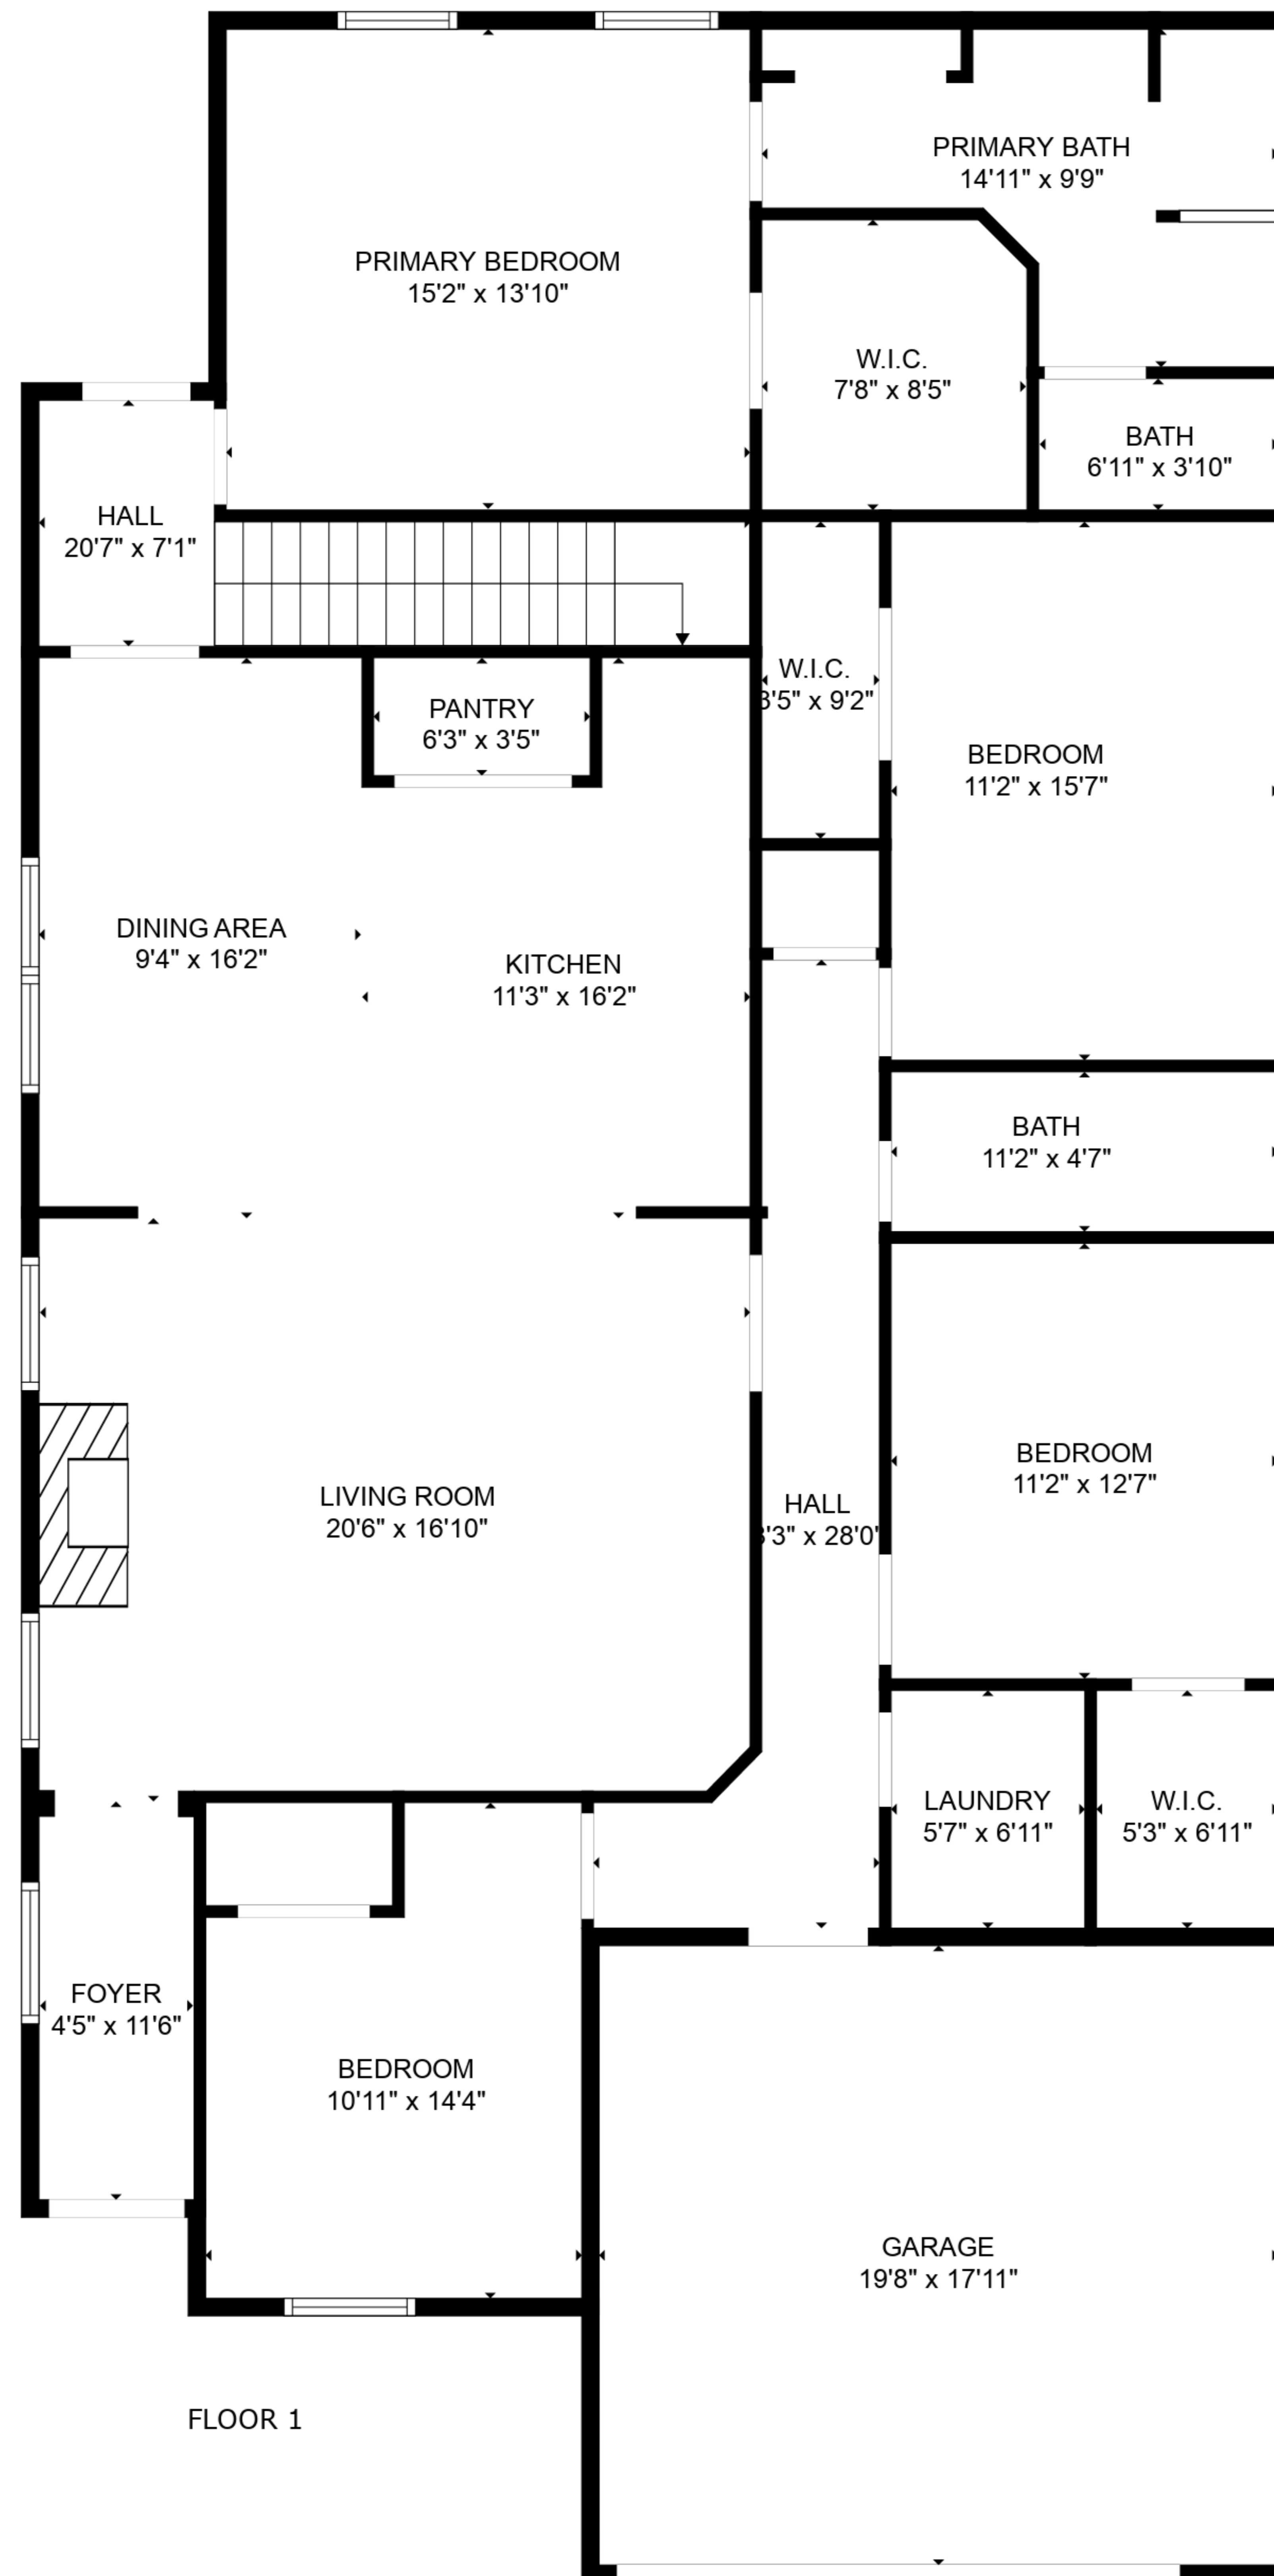

TOTAL: 2393 sq. ft

FLOOR 1: 2066 sq. ft, FLOOR 2: 327 sq. ft

EXCLUDED AREAS: GARAGE: 352 sq. ft, LOW CEILING: 29 sq. ft

BEDROOM
20'6" x 14'6"

BATH
2'7" x 10'0"

TOTAL: 2393 sq. ft

FLOOR 1: 2066 sq. ft, FLOOR 2: 327 sq. ft

EXCLUDED AREAS: GARAGE: 352 sq. ft, LOW CEILING: 29 sq. ft

FLOOR 1

FLOOR 2

TOTAL: 2393 sq. ft
 FLOOR 1: 2066 sq. ft, FLOOR 2: 327 sq. ft
 EXCLUDED AREAS: GARAGE: 352 sq. ft, LOW CEILING: 29 sq. ft