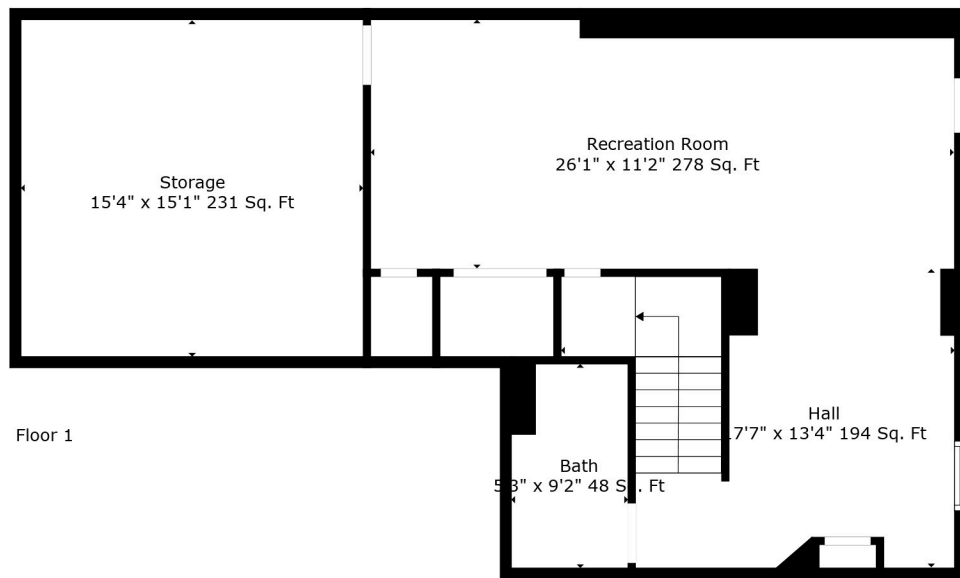

Floor 2

Floor 3

Floor 1

Total scanned area: 3631 sq. ft

Measurements Are Deemed Highly Reliable But Not Guaranteed.

Total scanned area: 3631 sq. ft

Measurements Are Deemed Highly Reliable But Not Guaranteed.

Total scanned area: 3631 sq. ft

Measurements Are Deemed Highly Reliable But Not Guaranteed.

Total scanned area: 3631 sq. ft

Measurements Are Deemed Highly Reliable But Not Guaranteed.