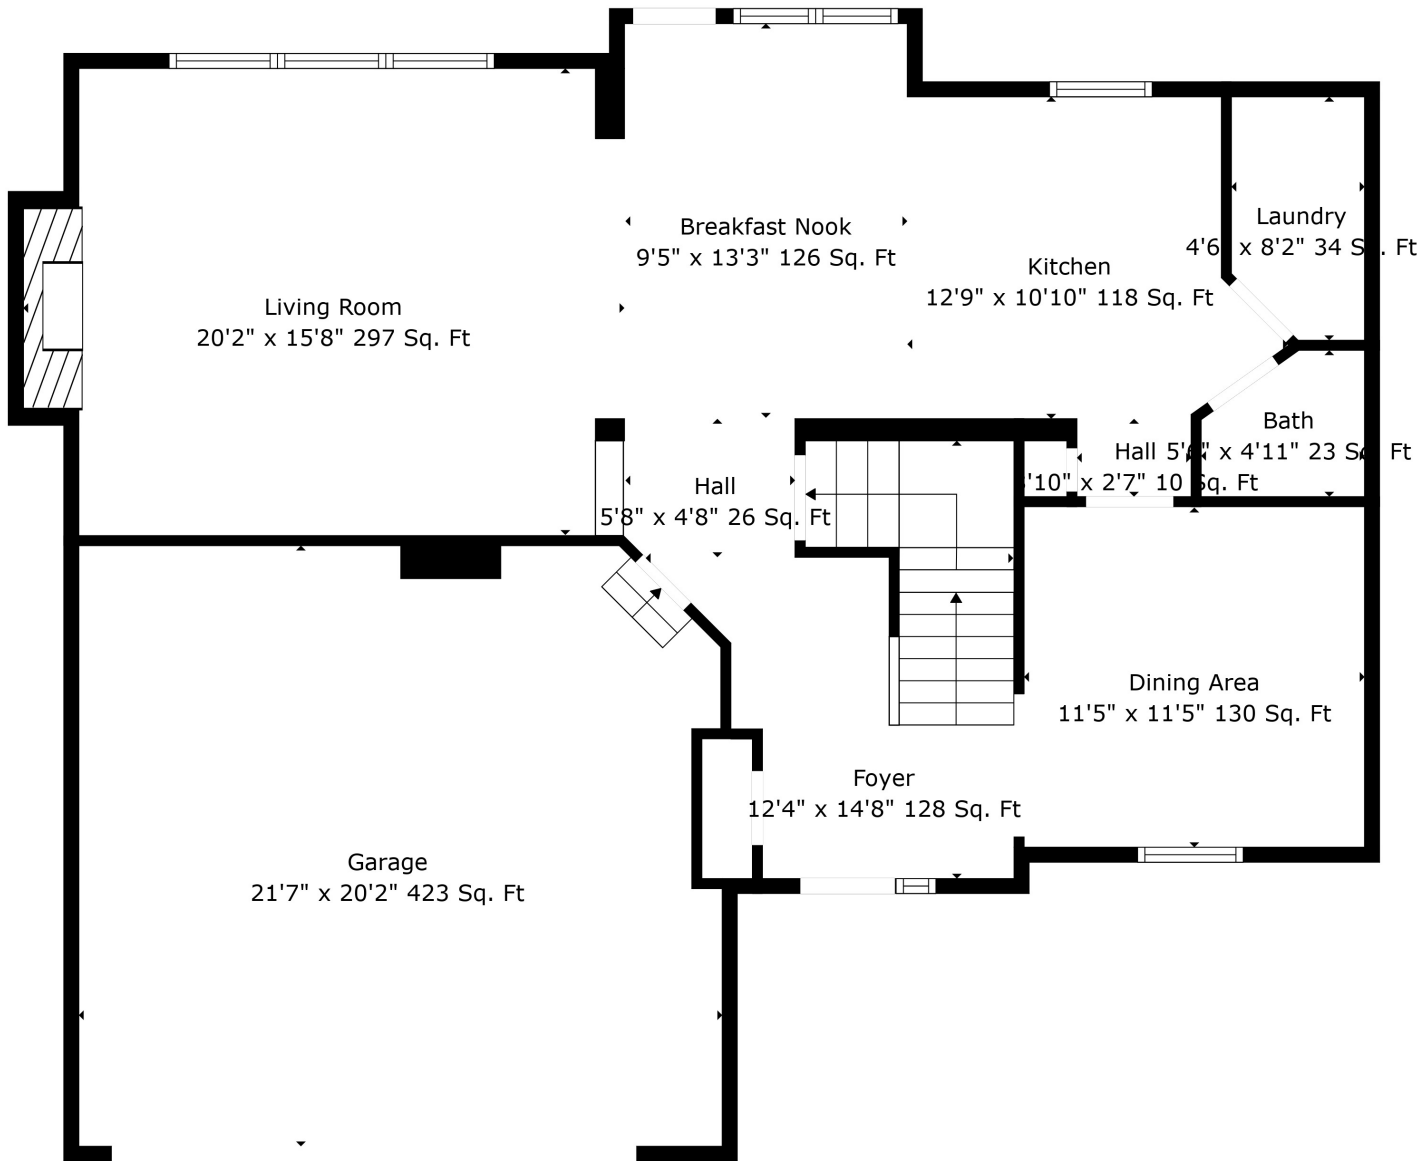

Floor 2

Floor 3

Floor 1

Total scanned area: 3631 sq. ft

Measurements Are Deemed Highly Reliable But Not Guaranteed.

Total scanned area: 3631 sq. ft

Measurements Are Deemed Highly Reliable But Not Guaranteed.

Total scanned area: 3631 sq. ft

Measurements Are Deemed Highly Reliable But Not Guaranteed.

Total scanned area: 3631 sq. ft

Measurements Are Deemed Highly Reliable But Not Guaranteed.