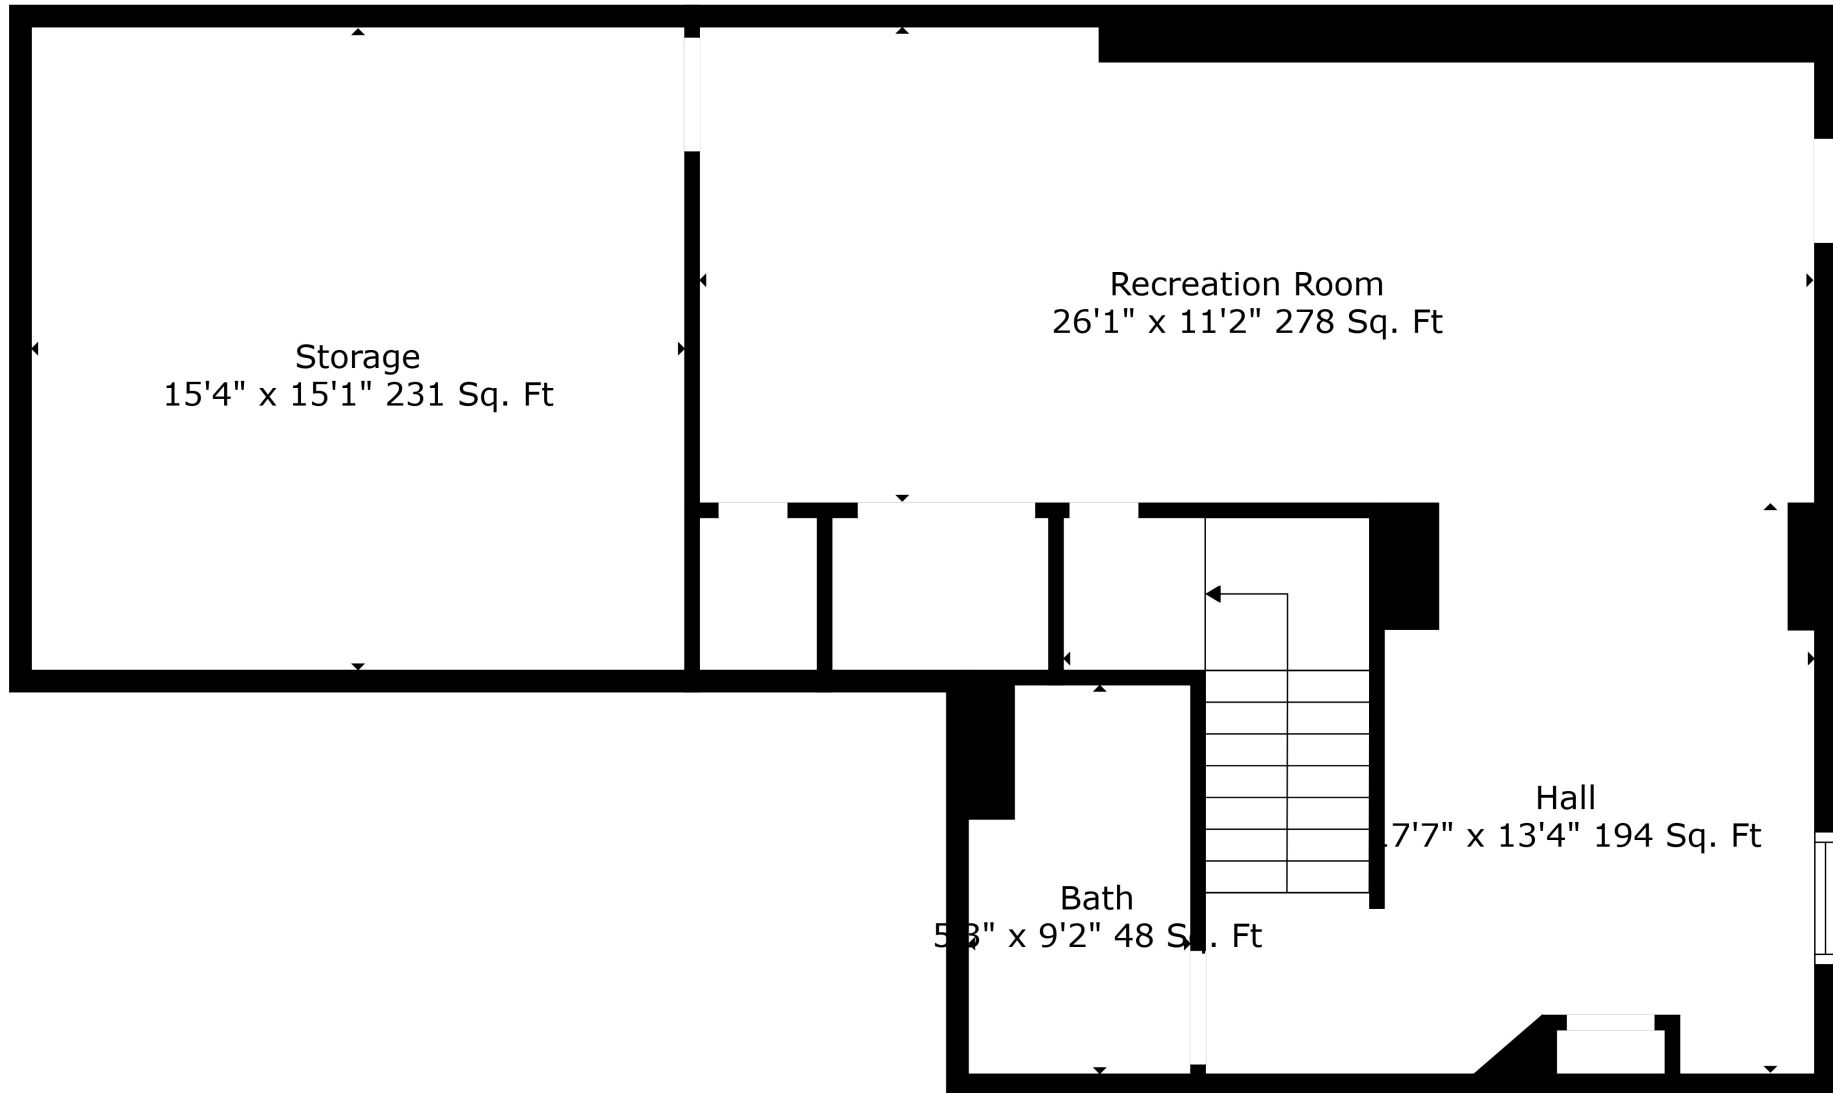

Floor 2

Floor 3

Floor 1

Total scanned area: 3631 sq. ft

Measurements Are Deemed Highly Reliable But Not Guaranteed.

Total scanned area: 3631 sq. ft

Measurements Are Deemed Highly Reliable But Not Guaranteed.

Total scanned area: 3631 sq. ft

Measurements Are Deemed Highly Reliable But Not Guaranteed.

Total scanned area: 3631 sq. ft

Measurements Are Deemed Highly Reliable But Not Guaranteed.