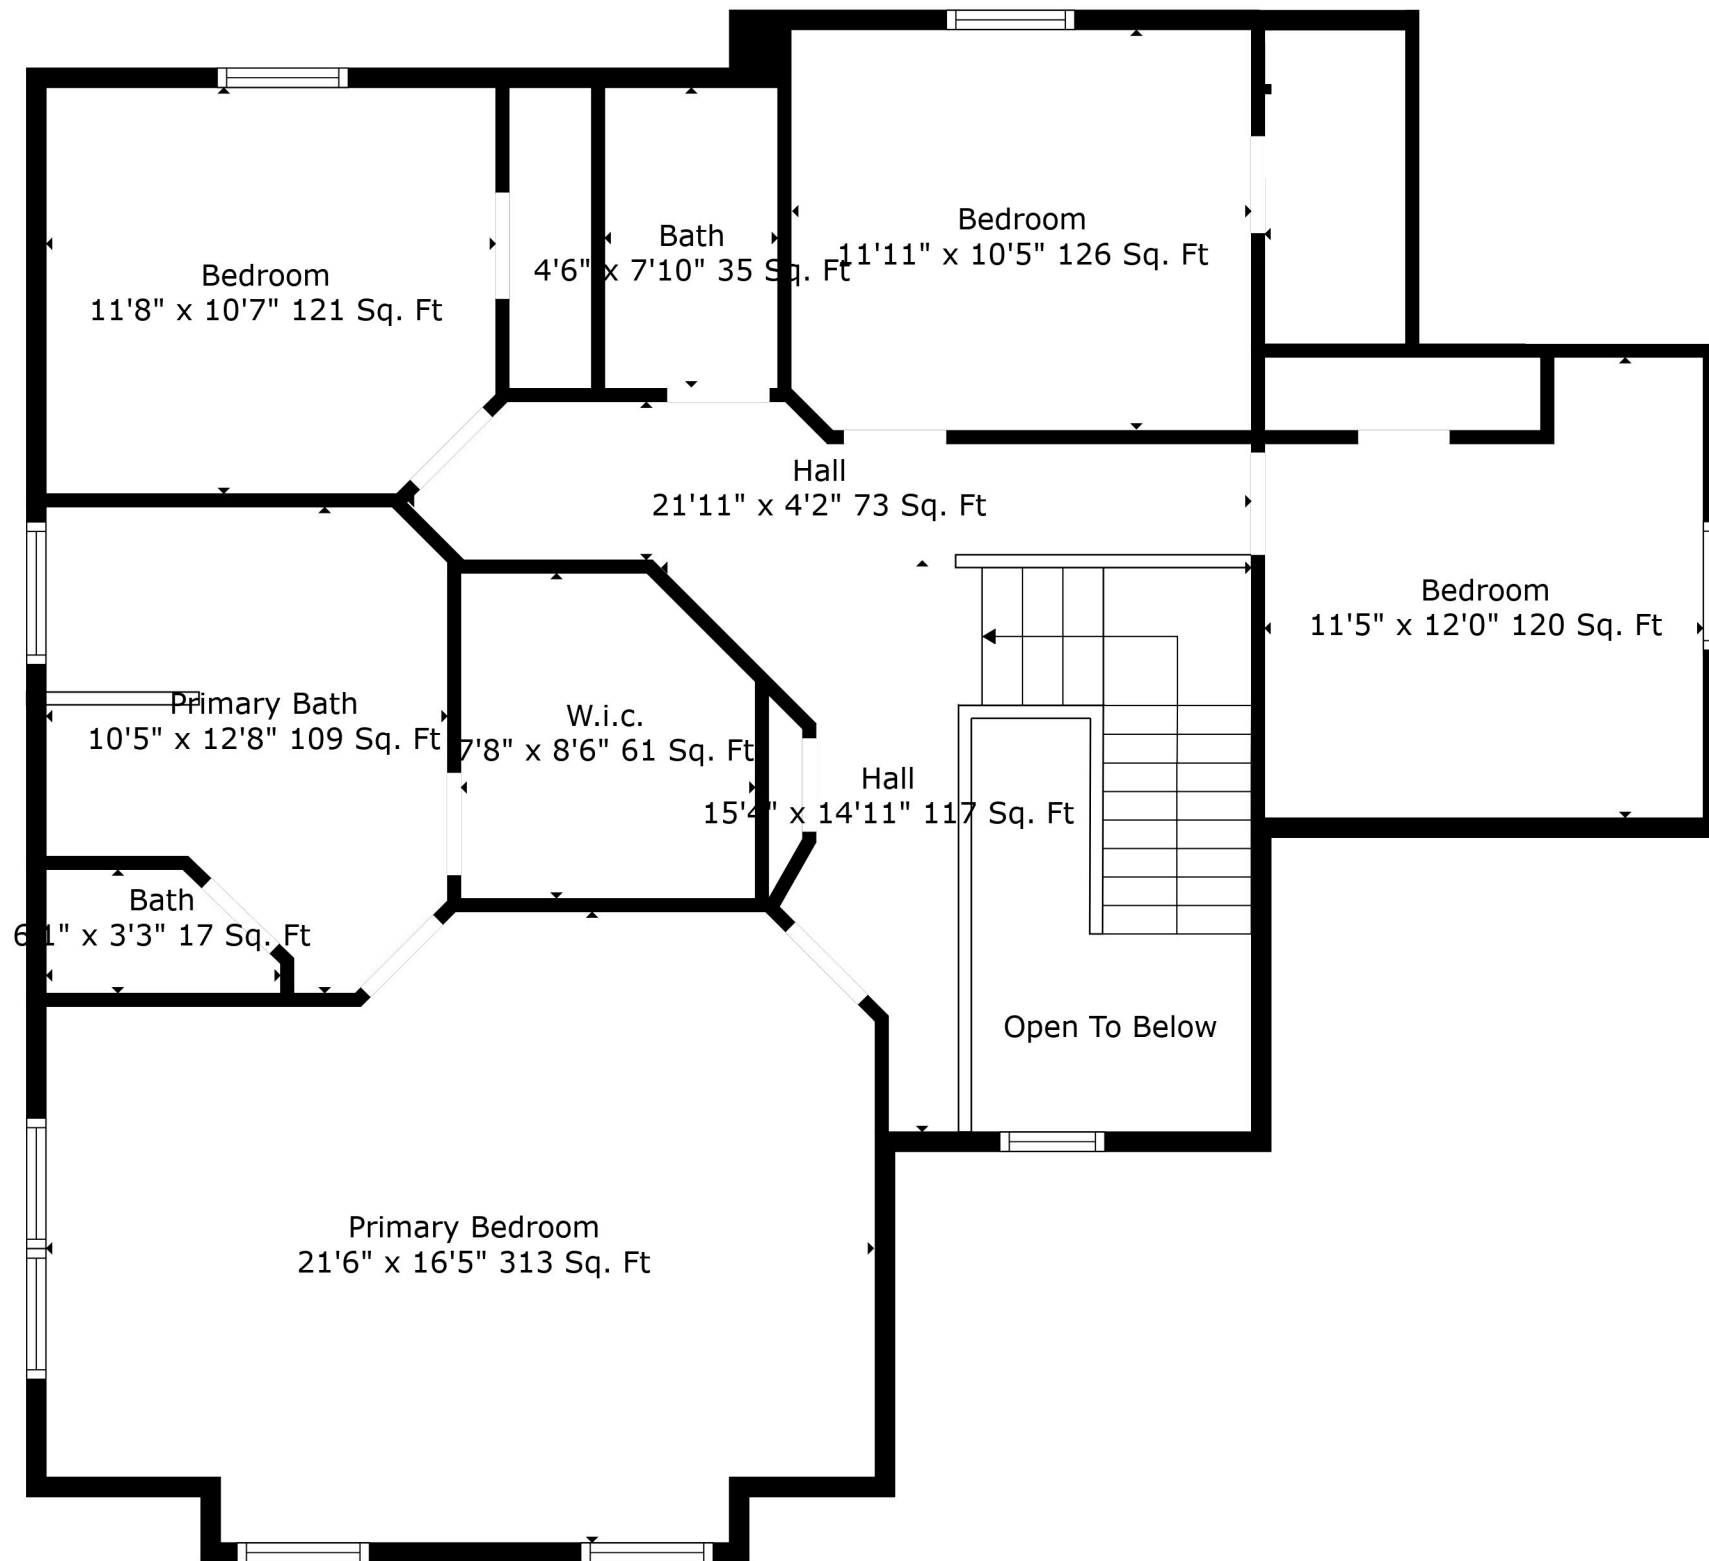

Floor 2

Floor 3

Floor 1

Total scanned area: 3631 sq. ft

Measurements Are Deemed Highly Reliable But Not Guaranteed.

Total scanned area: 3631 sq. ft

Measurements Are Deemed Highly Reliable But Not Guaranteed.

Total scanned area: 3631 sq. ft

Measurements Are Deemed Highly Reliable But Not Guaranteed.

Total scanned area: 3631 sq. ft

Measurements Are Deemed Highly Reliable But Not Guaranteed.