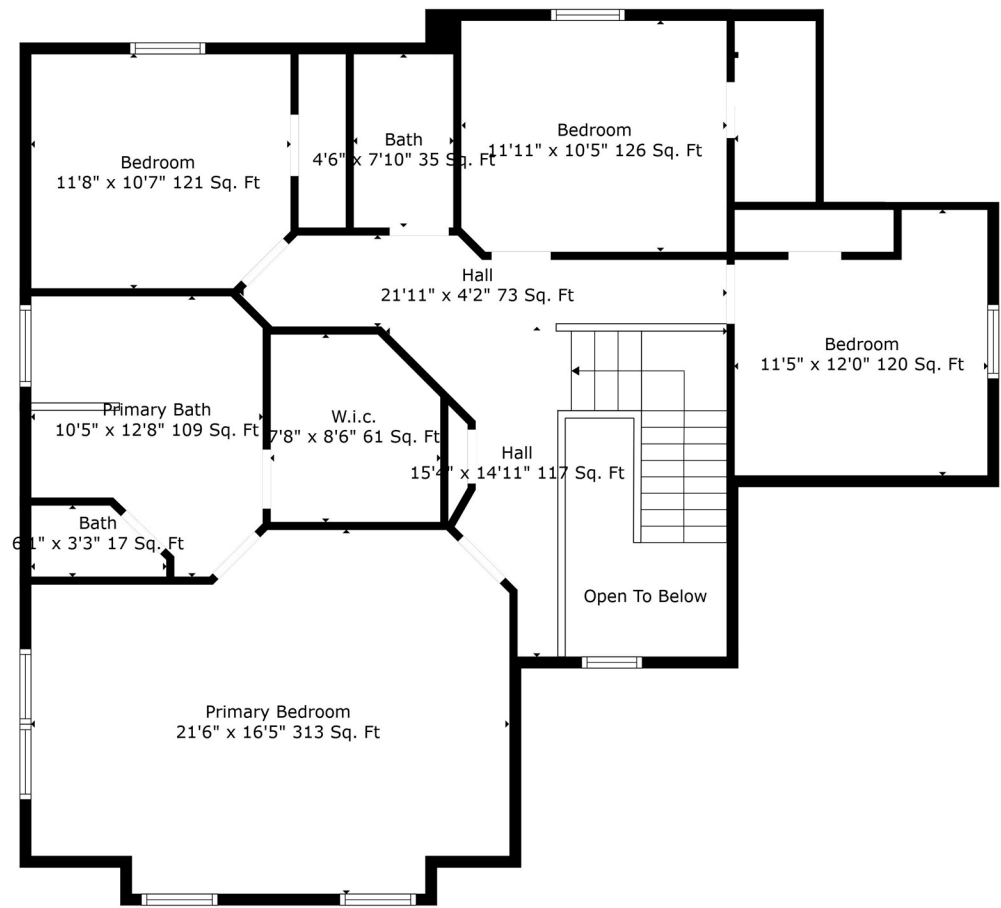

Floor 2

Floor 3

Floor 1

Total scanned area: 3631 sq. ft

Measurements Are Deemed Highly Reliable But Not Guaranteed.

Total scanned area: 3631 sq. ft

Measurements Are Deemed Highly Reliable But Not Guaranteed.

Total scanned area: 3631 sq. ft

Measurements Are Deemed Highly Reliable But Not Guaranteed.

Total scanned area: 3631 sq. ft

Measurements Are Deemed Highly Reliable But Not Guaranteed.