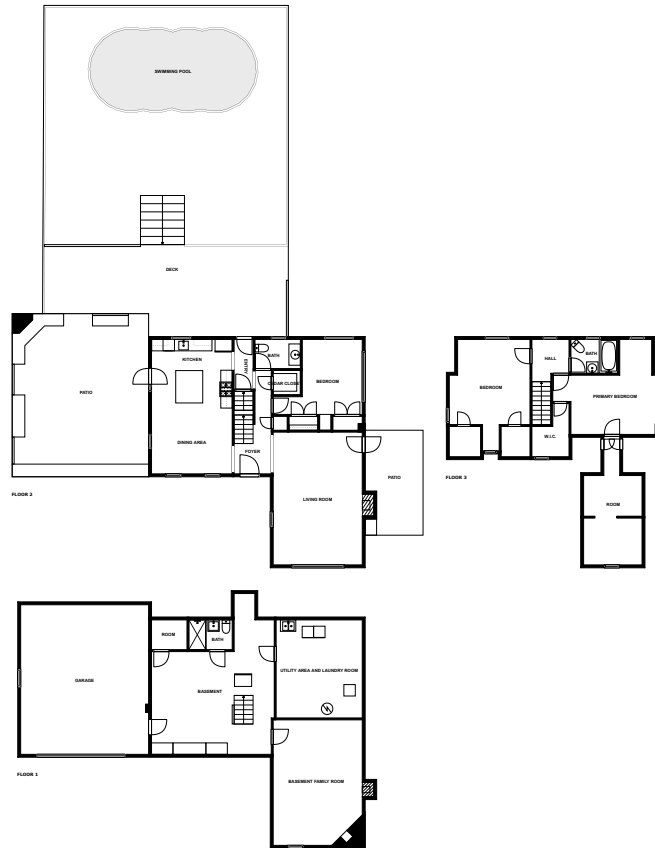

Home report

Logan Rd 277
Gibsonia

Highlights

1 Kitchen

1 Living room

3 Bedroom

3 Bath

30 Doors

MEASUREMENTS ARE CALCULATED BY CUBICASA TECHNOLOGY. DEEMED HIGHLY RELIABLE BUT NOT GUARANTEED.

Appendix 1: Data sheet

Room - 2	Bath - 3	Bath - Toilet - 1
Garage - 1	Basement - 1	Entry - 2
Entry - Foyer - 1	Bedroom - 3	Bedroom - Master - 1
LivingRoom - 1	Dining - 1	Dining - Open - 1
Kitchen - 1	SwimmingPool - 1	Outdoor - 3
Outdoor - Deck - 1	Outdoor - Patio - 2	Closet - 1
Closet - WalkIn - 1	Hall - 1	