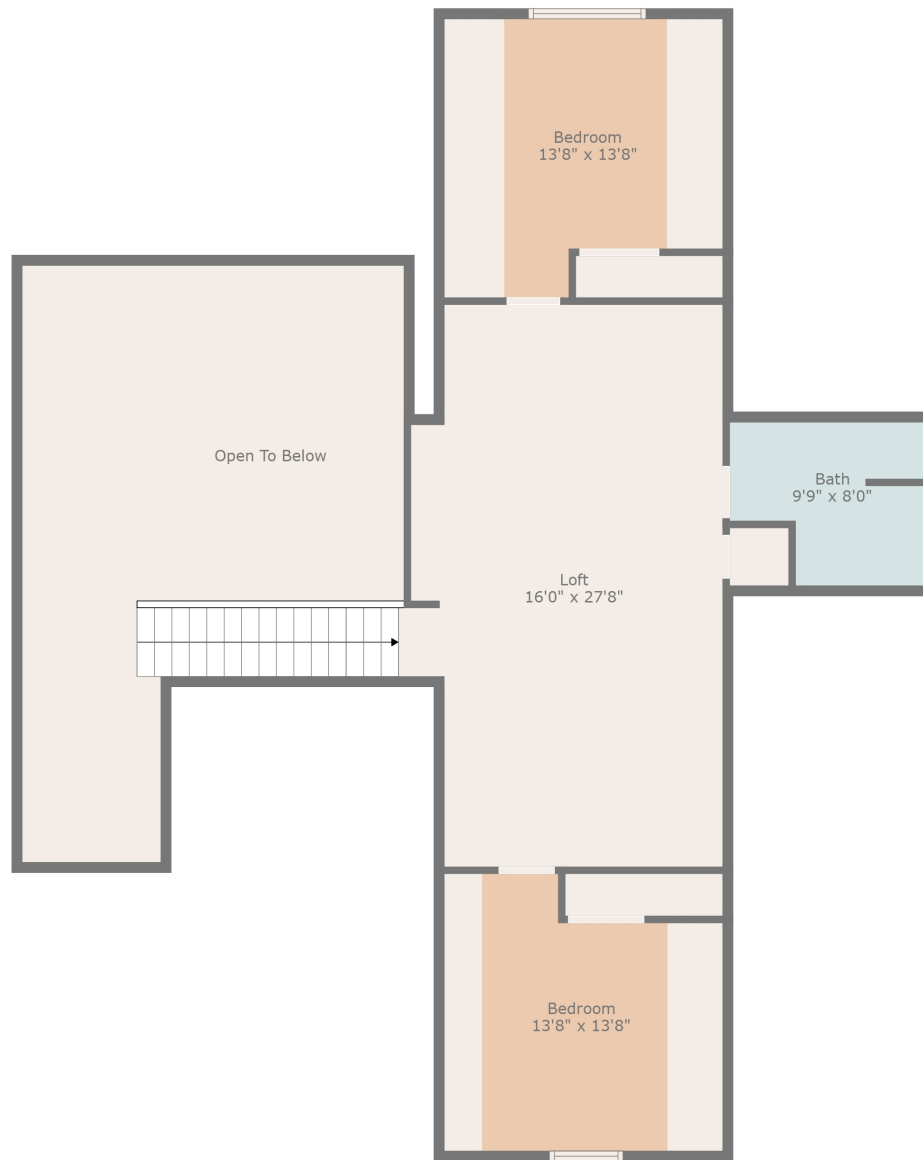

**TOTAL: 4203 sq. ft**

Below Ground: 1672 sq. ft, FLOOR 2: 1876 sq. ft, FLOOR 3: 655 sq. ft,  
 EXCLUDED AREAS: STORAGE: 81 sq. ft, ELECTRICAL ROOM: 49 sq. ft, GARAGE: 747 sq. ft,  
 FIREPLACE: 7 sq. ft, LOW CEILING: 262 sq. ft, OPEN TO BELOW: 392 sq. ft

Measurements Are Calculated By Cubicasa Technology. Deemed Highly Reliable But Not Guaranteed.

**TOTAL: 4203 sq. ft**

Below Ground: 1672 sq. ft, FLOOR 2: 1876 sq. ft, FLOOR 3: 655 sq. ft  
 EXCLUDED AREAS: STORAGE: 81 sq. ft, ELECTRICAL ROOM: 49 sq. ft, GARAGE: 747 sq. ft,  
 FIREPLACE: 7 sq. ft, LOW CEILING: 262 sq. ft, OPEN TO BELOW: 392 sq. ft