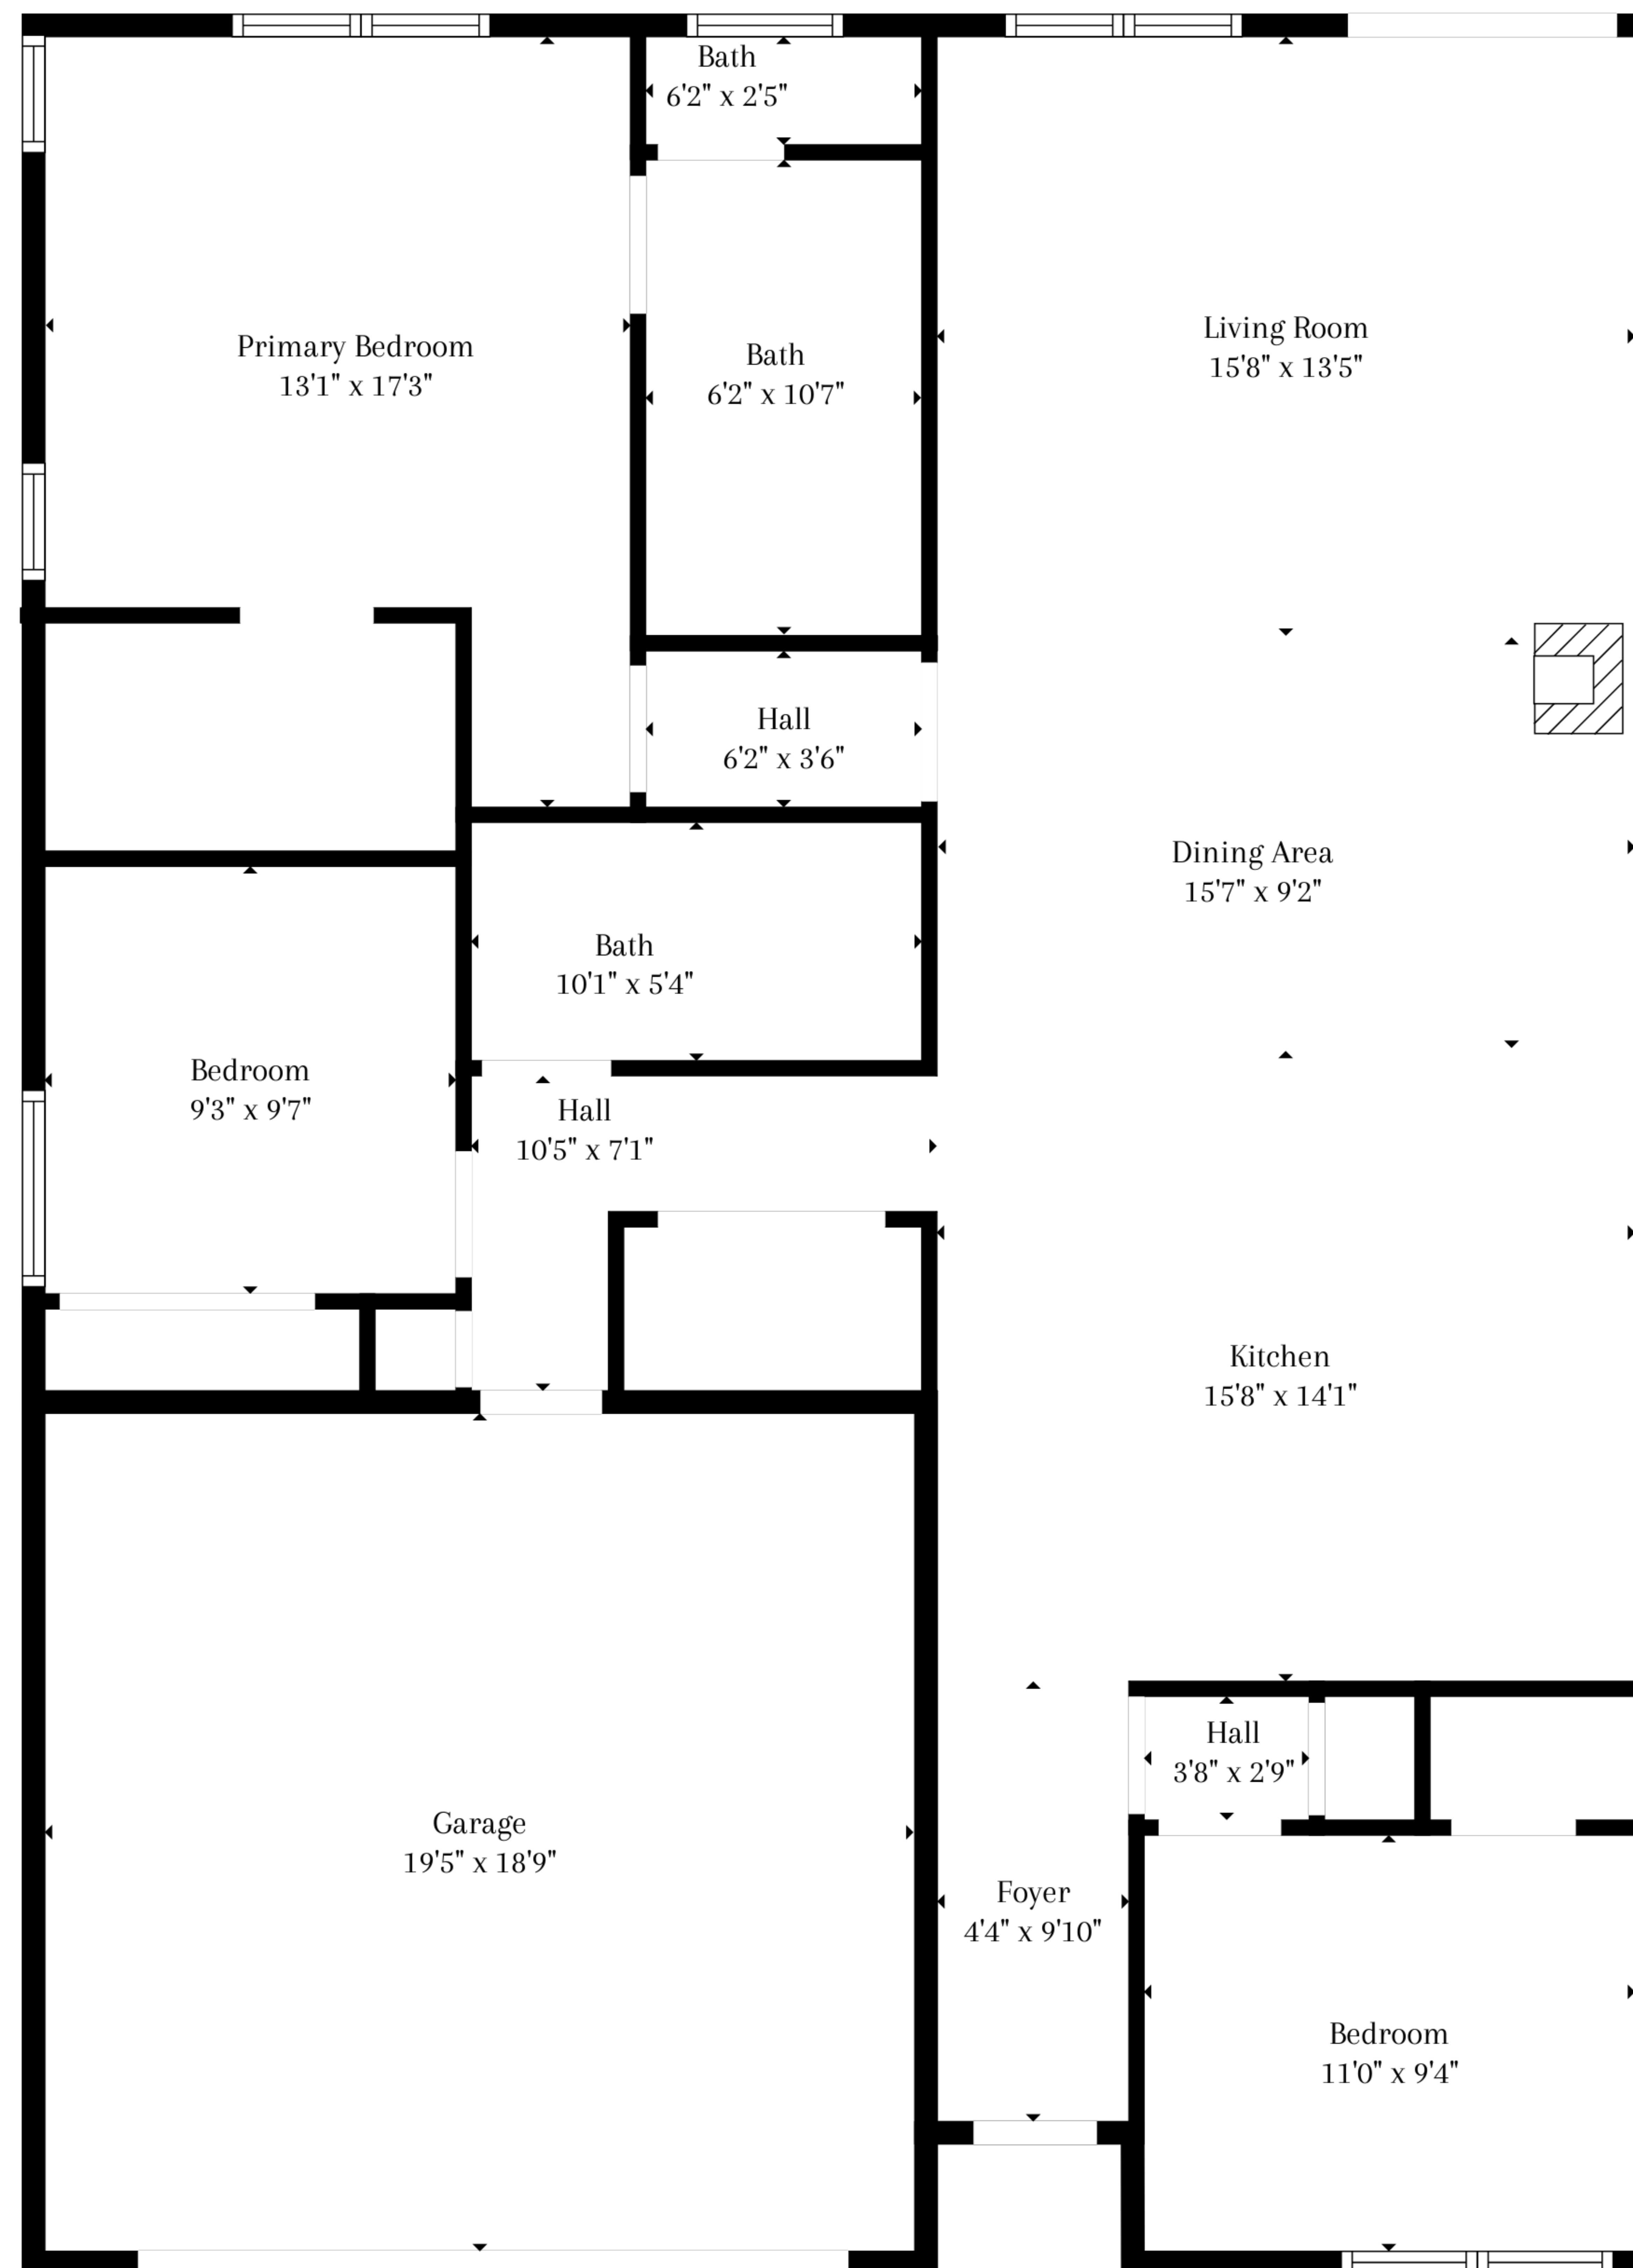

TOTAL: 1368 sq. ft
 FLOOR 1: 1368 sq. ft
 EXCLUDED AREAS: GARAGE: 365 sq. ft

TOTAL: 1368 sq. ft
 FLOOR 1: 1368 sq. ft
 EXCLUDED AREAS: GARAGE: 365 sq. ft