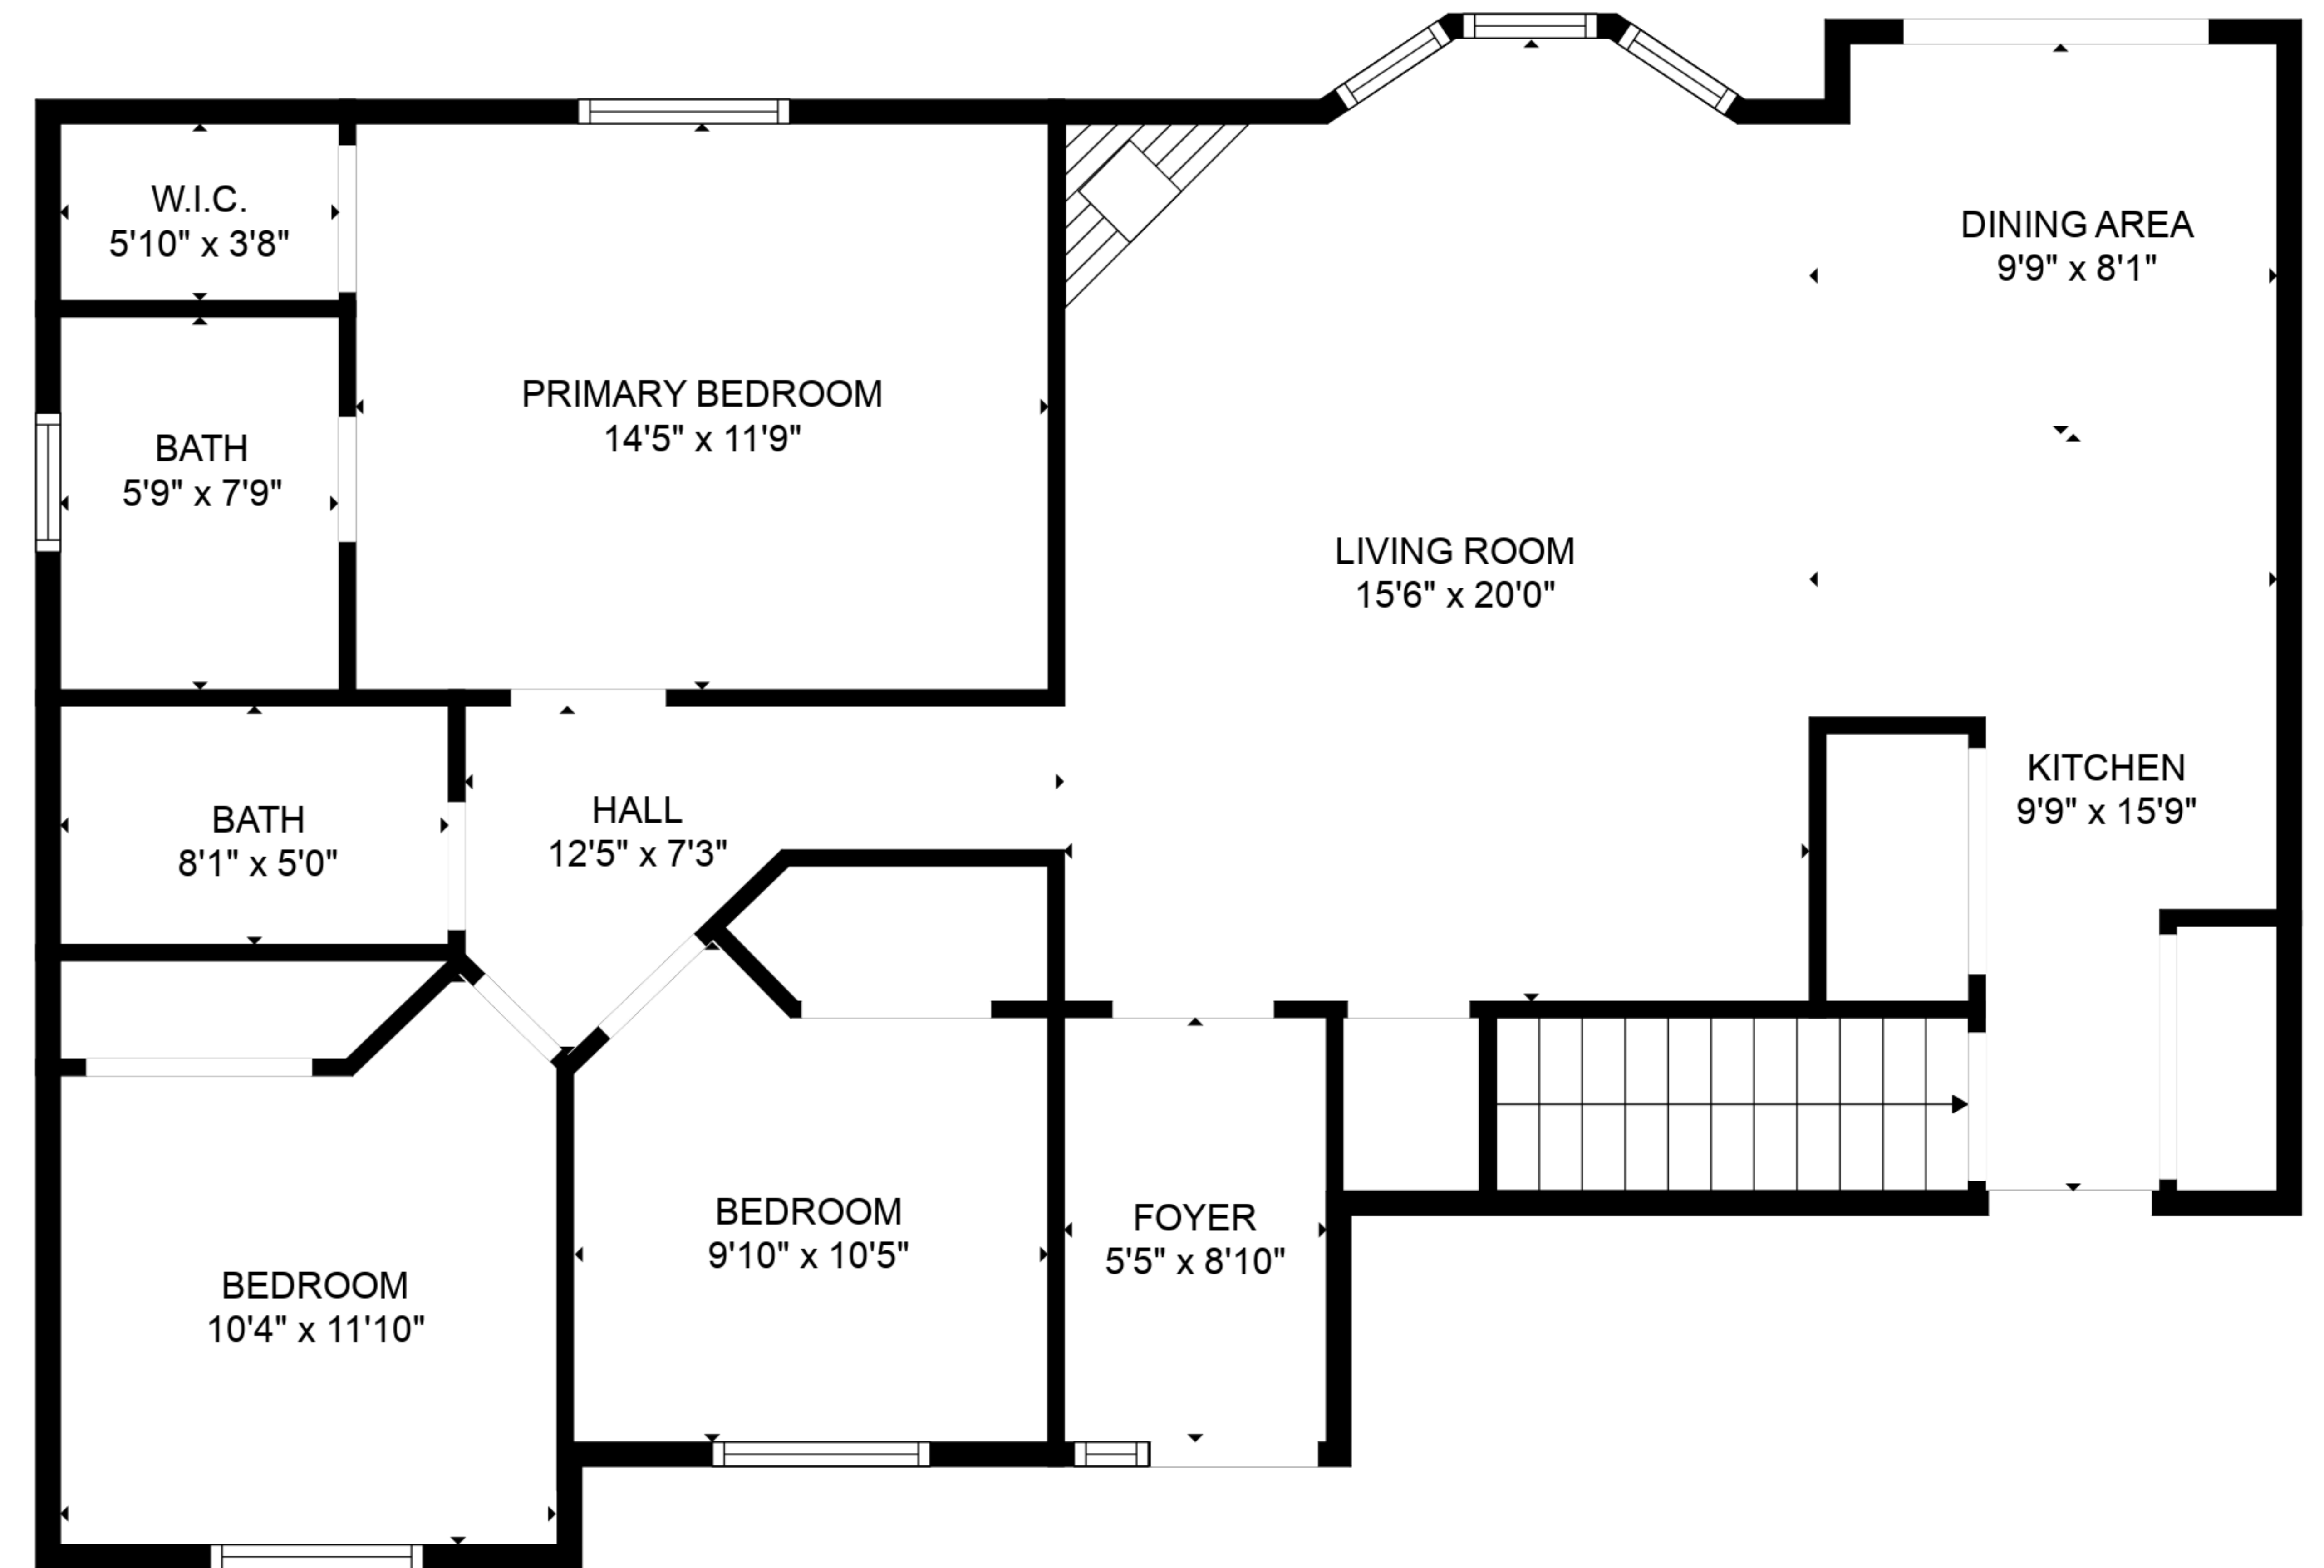

TOTAL: 2391 sq. ft
BELOW GROUND: 1182 sq. ft, FLOOR 2: 1209 sq. ft

FLOOR PLAN CREATED BY CUBICASA APP. MEASUREMENTS DEEMED HIGHLY RELIABLE BUT NOT GUARANTEED.

TOTAL: 2391 sq. ft

BELOW GROUND: 1182 sq. ft, FLOOR 2: 1209 sq. ft

FLOOR PLAN CREATED BY CUBICASA APP. MEASUREMENTS DEEMED HIGHLY RELIABLE BUT NOT GUARANTEED.

FLOOR 1

FLOOR 2

TOTAL: 2391 sq. ft
 BELOW GROUND: 1182 sq. ft, FLOOR 2: 1209 sq. ft