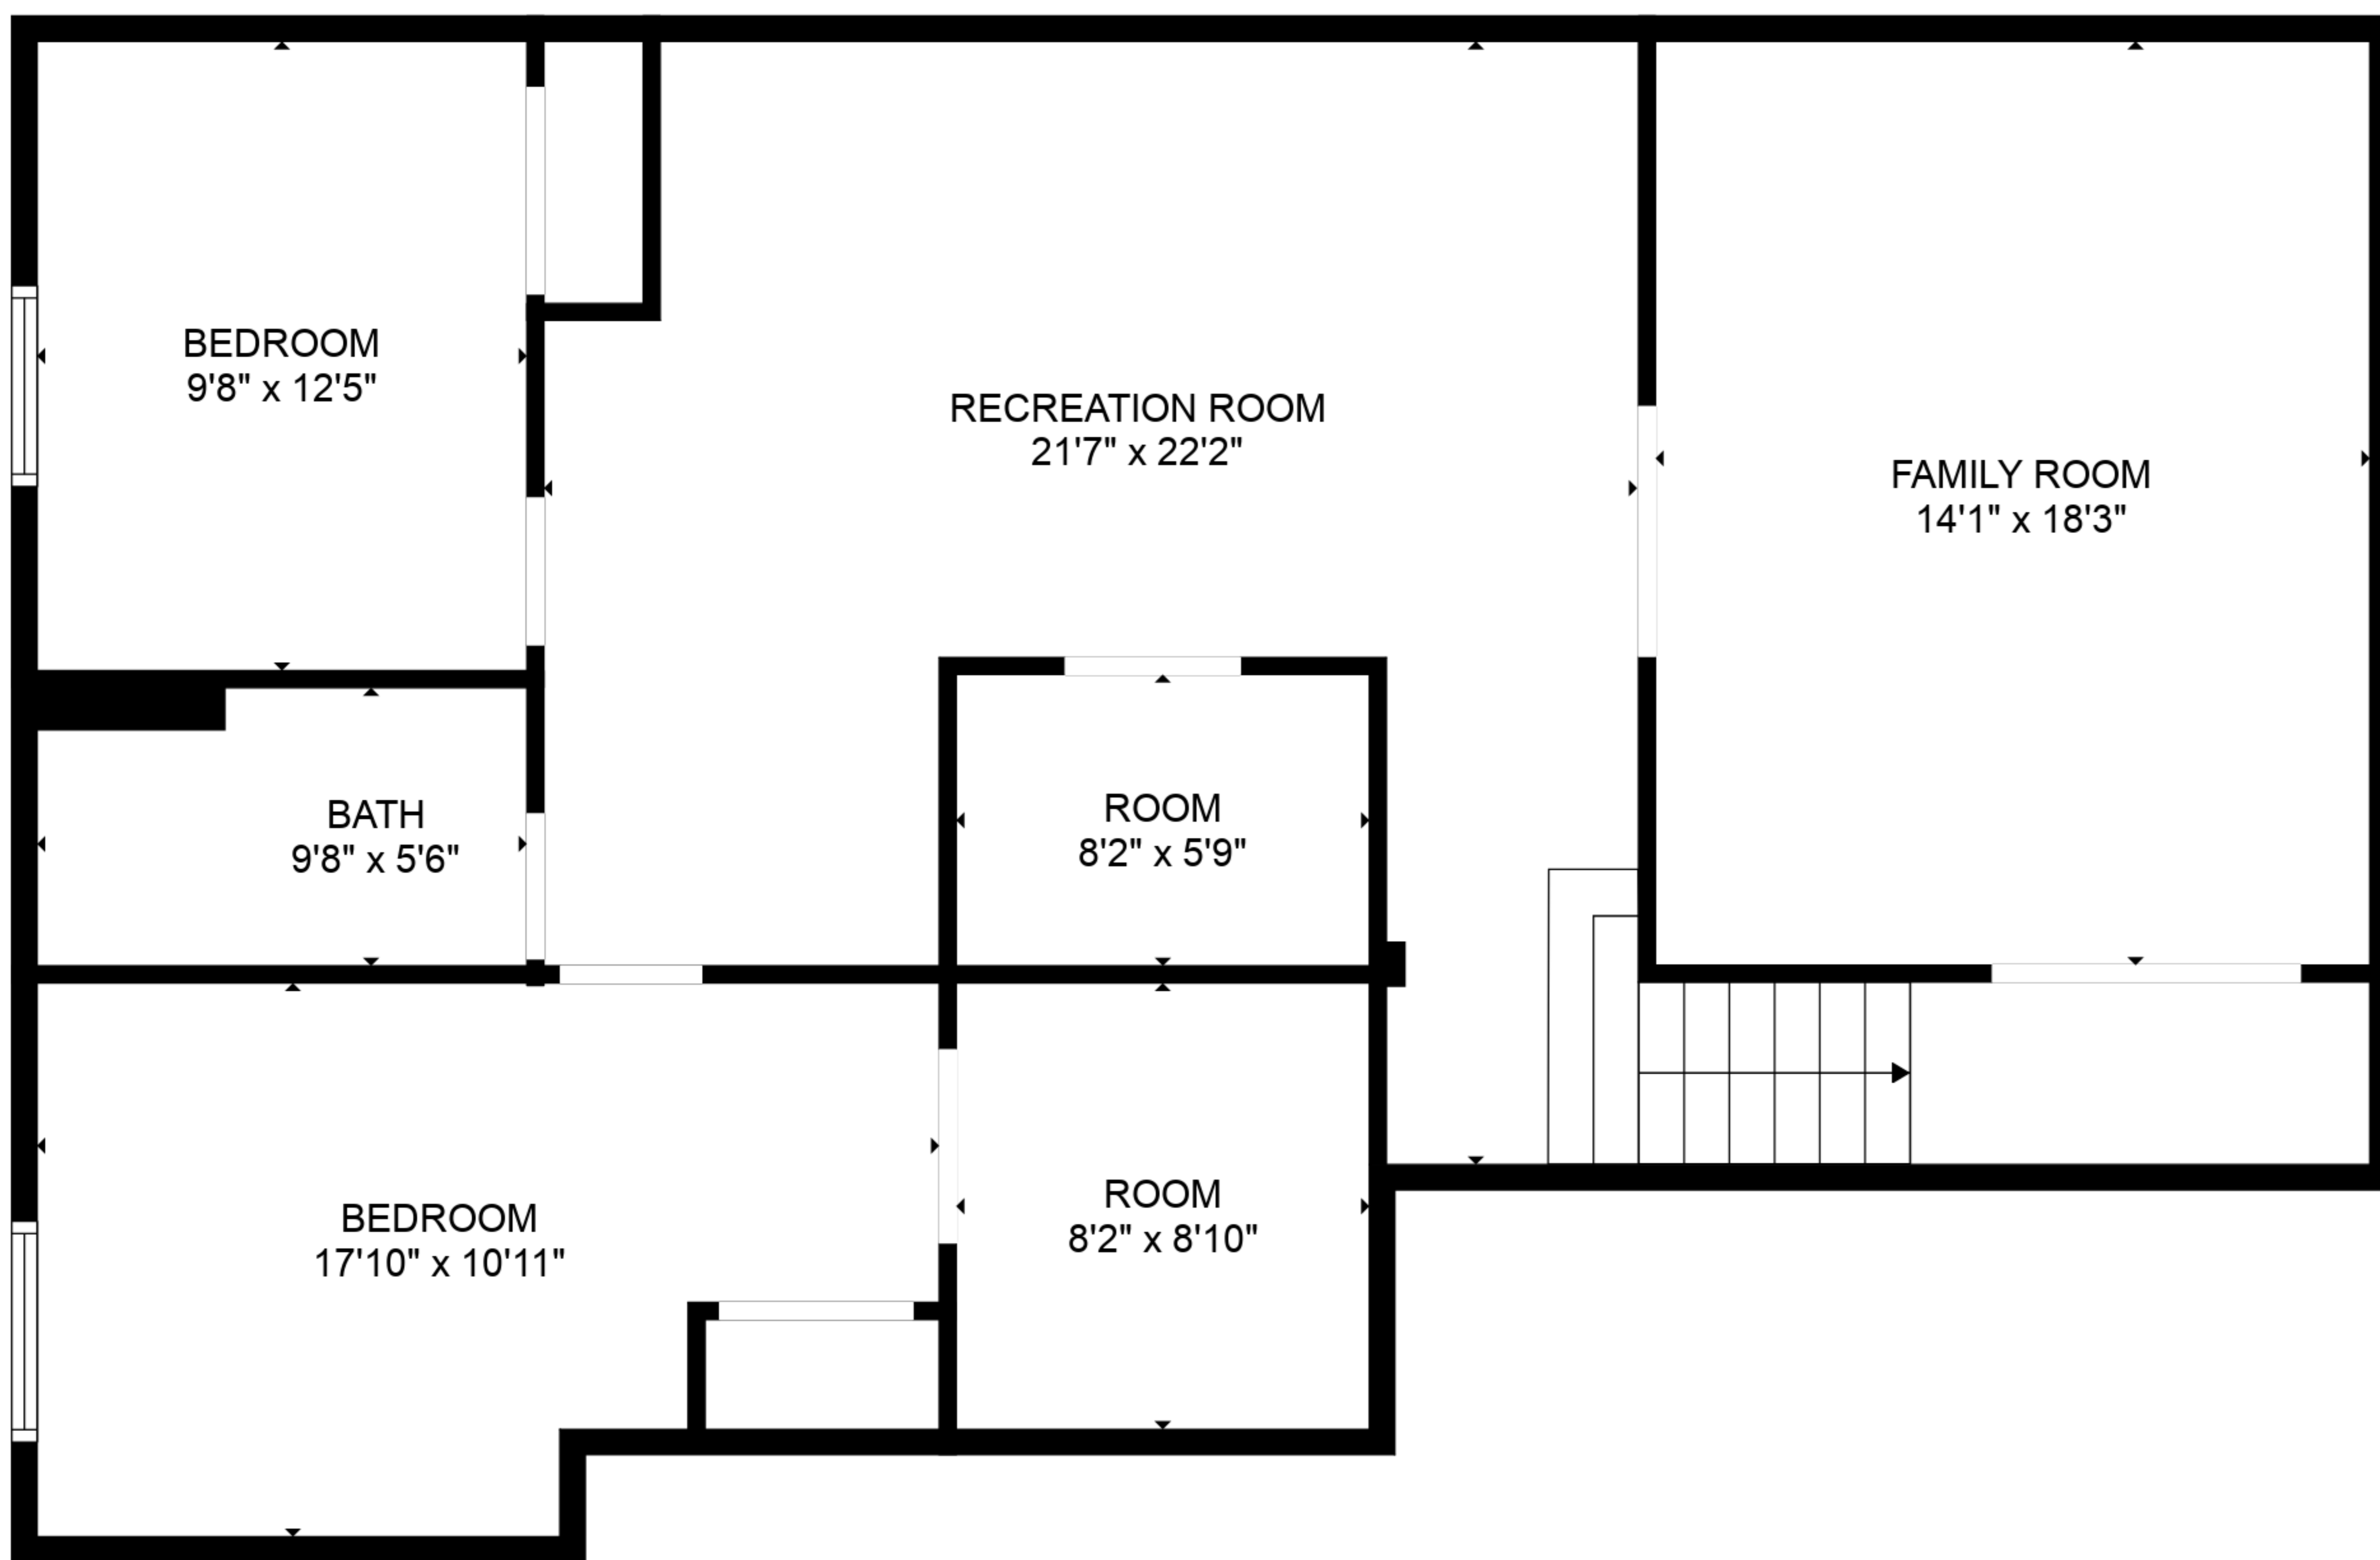

TOTAL: 2391 sq. ft
BELOW GROUND: 1182 sq. ft, FLOOR 2: 1209 sq. ft

FLOOR PLAN CREATED BY CUBICASA APP. MEASUREMENTS DEEMED HIGHLY RELIABLE BUT NOT GUARANTEED.

TOTAL: 2391 sq. ft

BELOW GROUND: 1182 sq. ft, FLOOR 2: 1209 sq. ft

FLOOR PLAN CREATED BY CUBICASA APP. MEASUREMENTS DEEMED HIGHLY RELIABLE BUT NOT GUARANTEED.

FLOOR 1

FLOOR 2

TOTAL: 2391 sq. ft
 BELOW GROUND: 1182 sq. ft, FLOOR 2: 1209 sq. ft