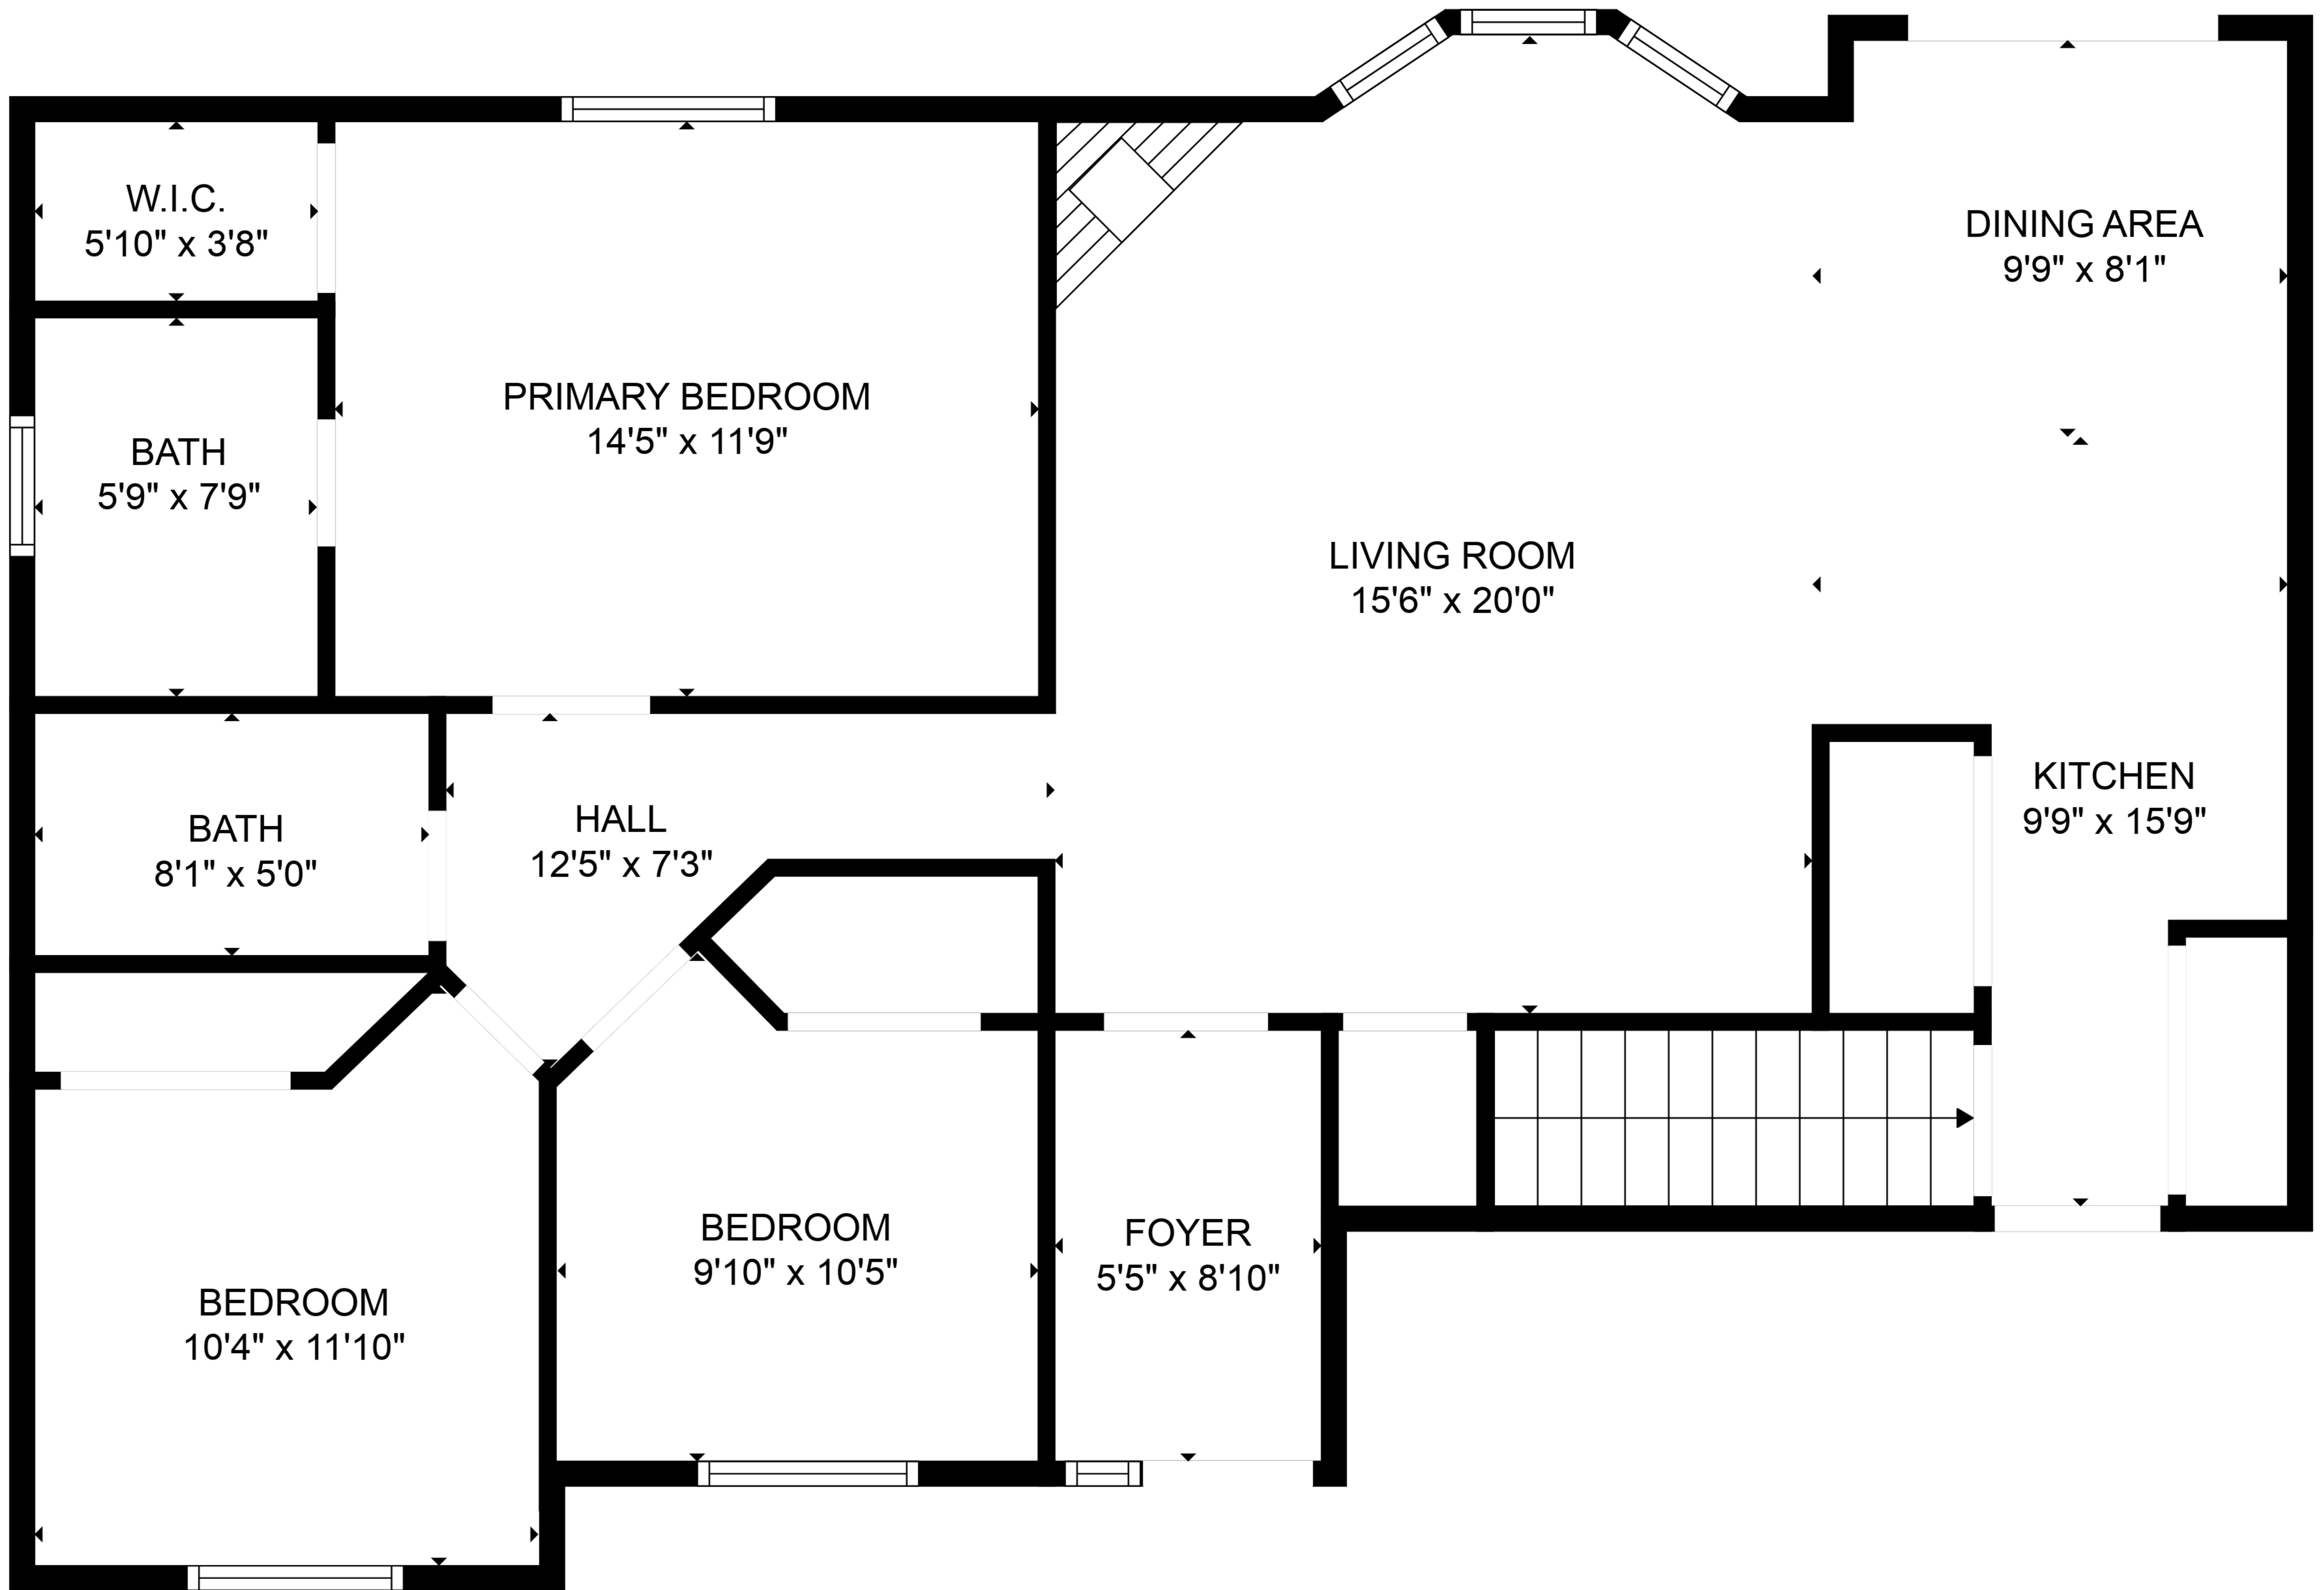

TOTAL: 2391 sq. ft
BELOW GROUND: 1182 sq. ft, FLOOR 2: 1209 sq. ft

FLOOR PLAN CREATED BY CUBICASA APP. MEASUREMENTS DEEMED HIGHLY RELIABLE BUT NOT GUARANTEED.

TOTAL: 2391 sq. ft

BELOW GROUND: 1182 sq. ft, FLOOR 2: 1209 sq. ft

FLOOR PLAN CREATED BY CUBICASA APP. MEASUREMENTS DEEMED HIGHLY RELIABLE BUT NOT GUARANTEED.

FLOOR 1

FLOOR 2

TOTAL: 2391 sq. ft
 BELOW GROUND: 1182 sq. ft, FLOOR 2: 1209 sq. ft