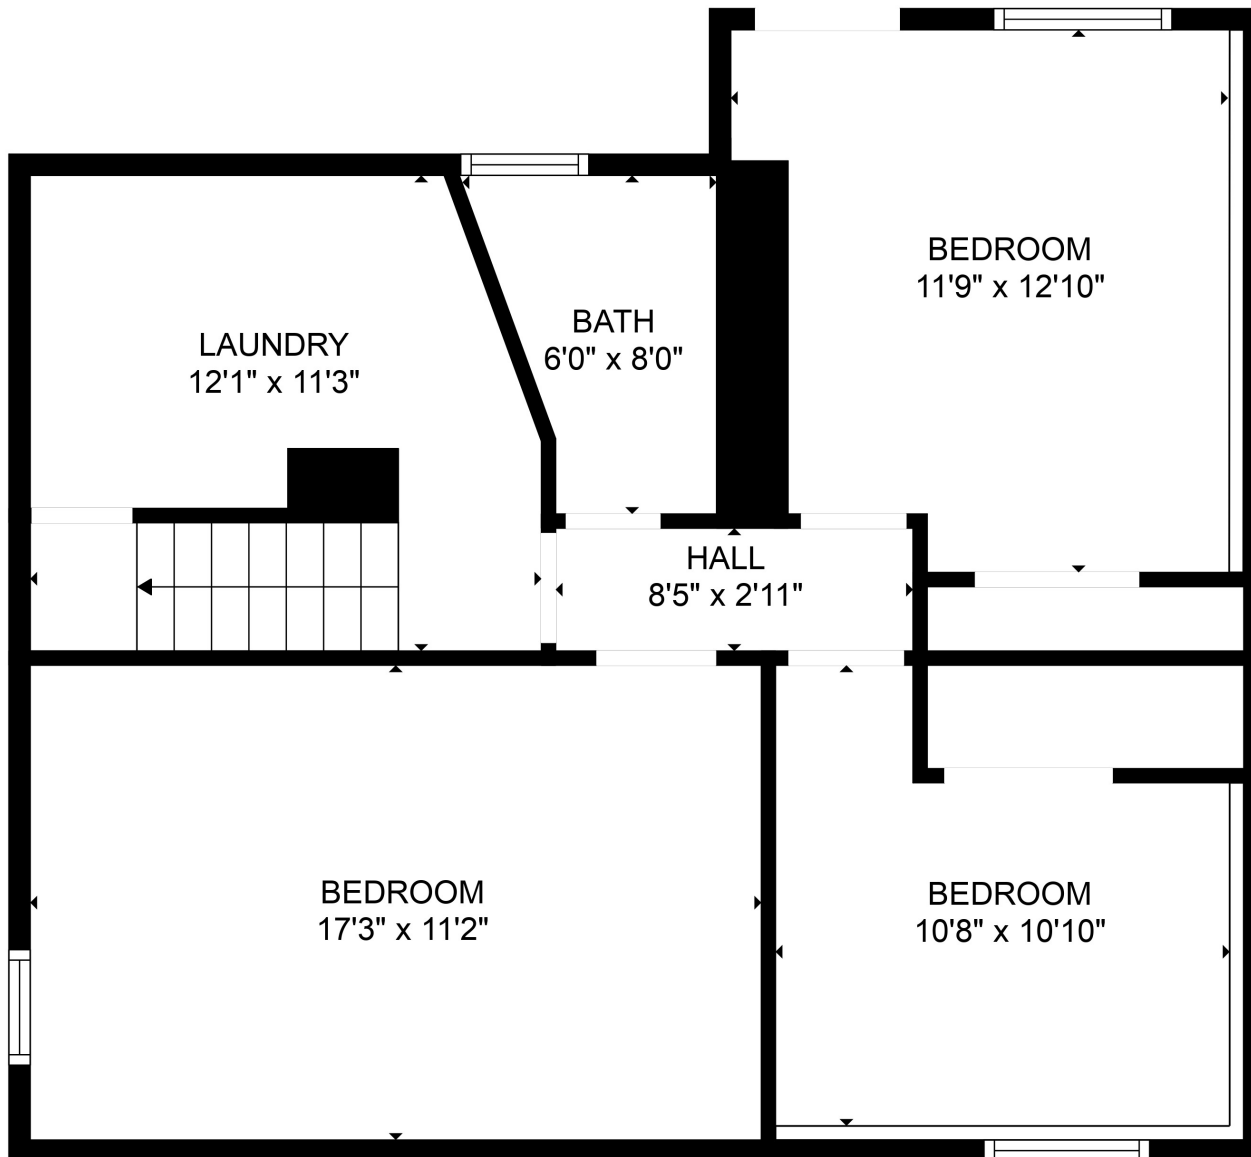

TOTAL: 1313 sq. ft
 Below Ground: 564 sq. ft, FLOOR 2: 749 sq. ft
 EXCLUDED AREAS: LAUNDRY: 128 sq. ft

TOTAL: 1313 sq. ft

Below Ground: 564 sq. ft, FLOOR 2: 749 sq. ft

EXCLUDED AREAS: LAUNDRY: 128 sq. ft

MEASUREMENTS ARE CALCULATED BY CUBICASA TECHNOLOGY. DEEMED HIGHLY RELIABLE BUT NOT GUARANTEED.

TOTAL: 1313 sq. ft

Below Ground: 564 sq. ft, FLOOR 2: 749 sq. ft

EXCLUDED AREAS: LAUNDRY: 128 sq. ft

MEASUREMENTS ARE CALCULATED BY CUBICASA TECHNOLOGY. DEEMED HIGHLY RELIABLE BUT NOT GUARANTEED.