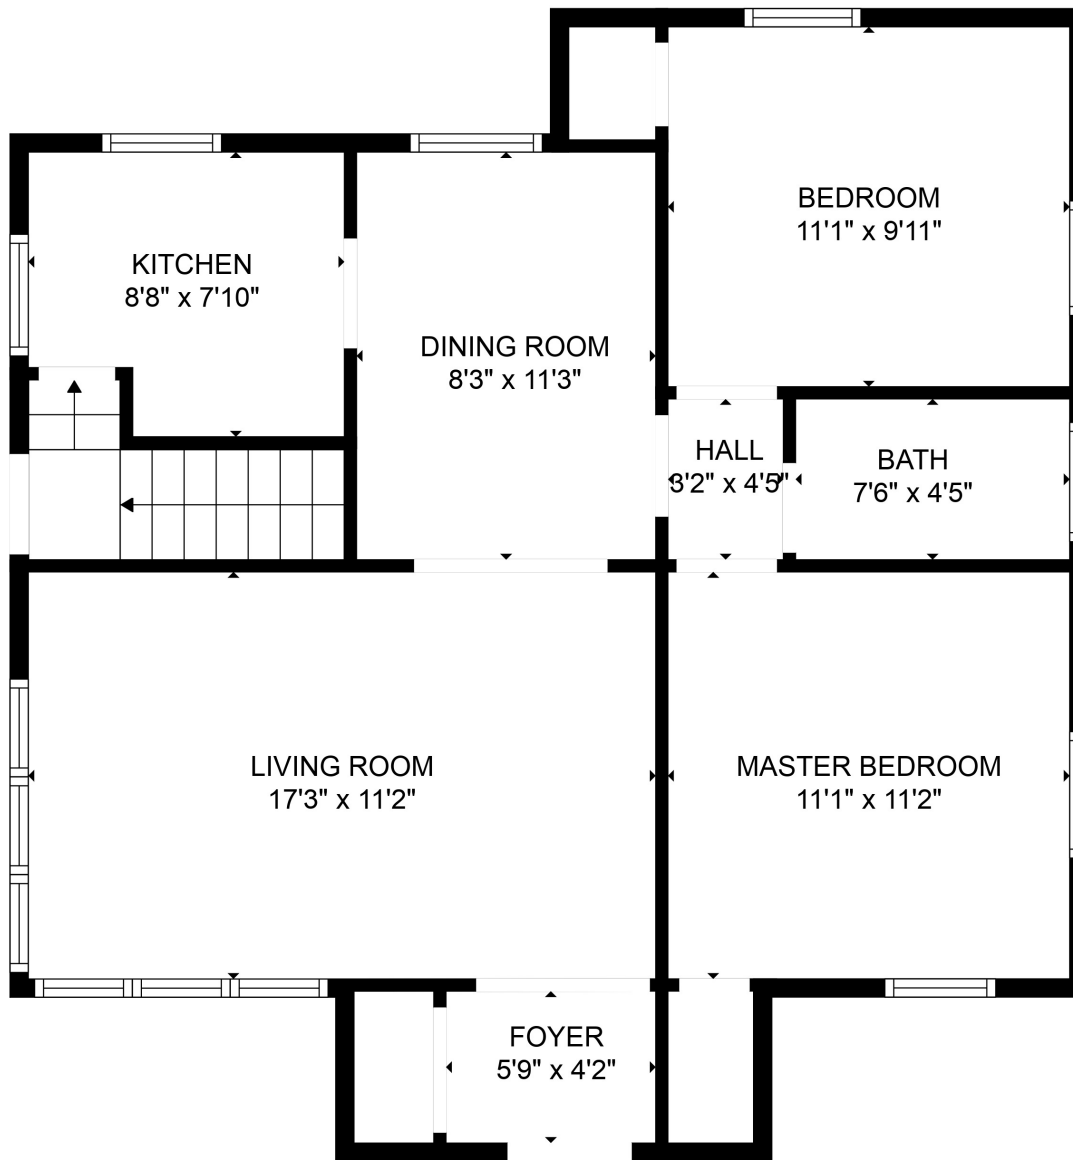

TOTAL: 1313 sq. ft
 Below Ground: 564 sq. ft, FLOOR 2: 749 sq. ft
 EXCLUDED AREAS: LAUNDRY: 128 sq. ft

TOTAL: 1313 sq. ft

Below Ground: 564 sq. ft, FLOOR 2: 749 sq. ft

EXCLUDED AREAS: LAUNDRY: 128 sq. ft

MEASUREMENTS ARE CALCULATED BY CUBICASA TECHNOLOGY. DEEMED HIGHLY RELIABLE BUT NOT GUARANTEED.

TOTAL: 1313 sq. ft

Below Ground: 564 sq. ft, FLOOR 2: 749 sq. ft

EXCLUDED AREAS: LAUNDRY: 128 sq. ft

MEASUREMENTS ARE CALCULATED BY CUBICASA TECHNOLOGY. DEEMED HIGHLY RELIABLE BUT NOT GUARANTEED.