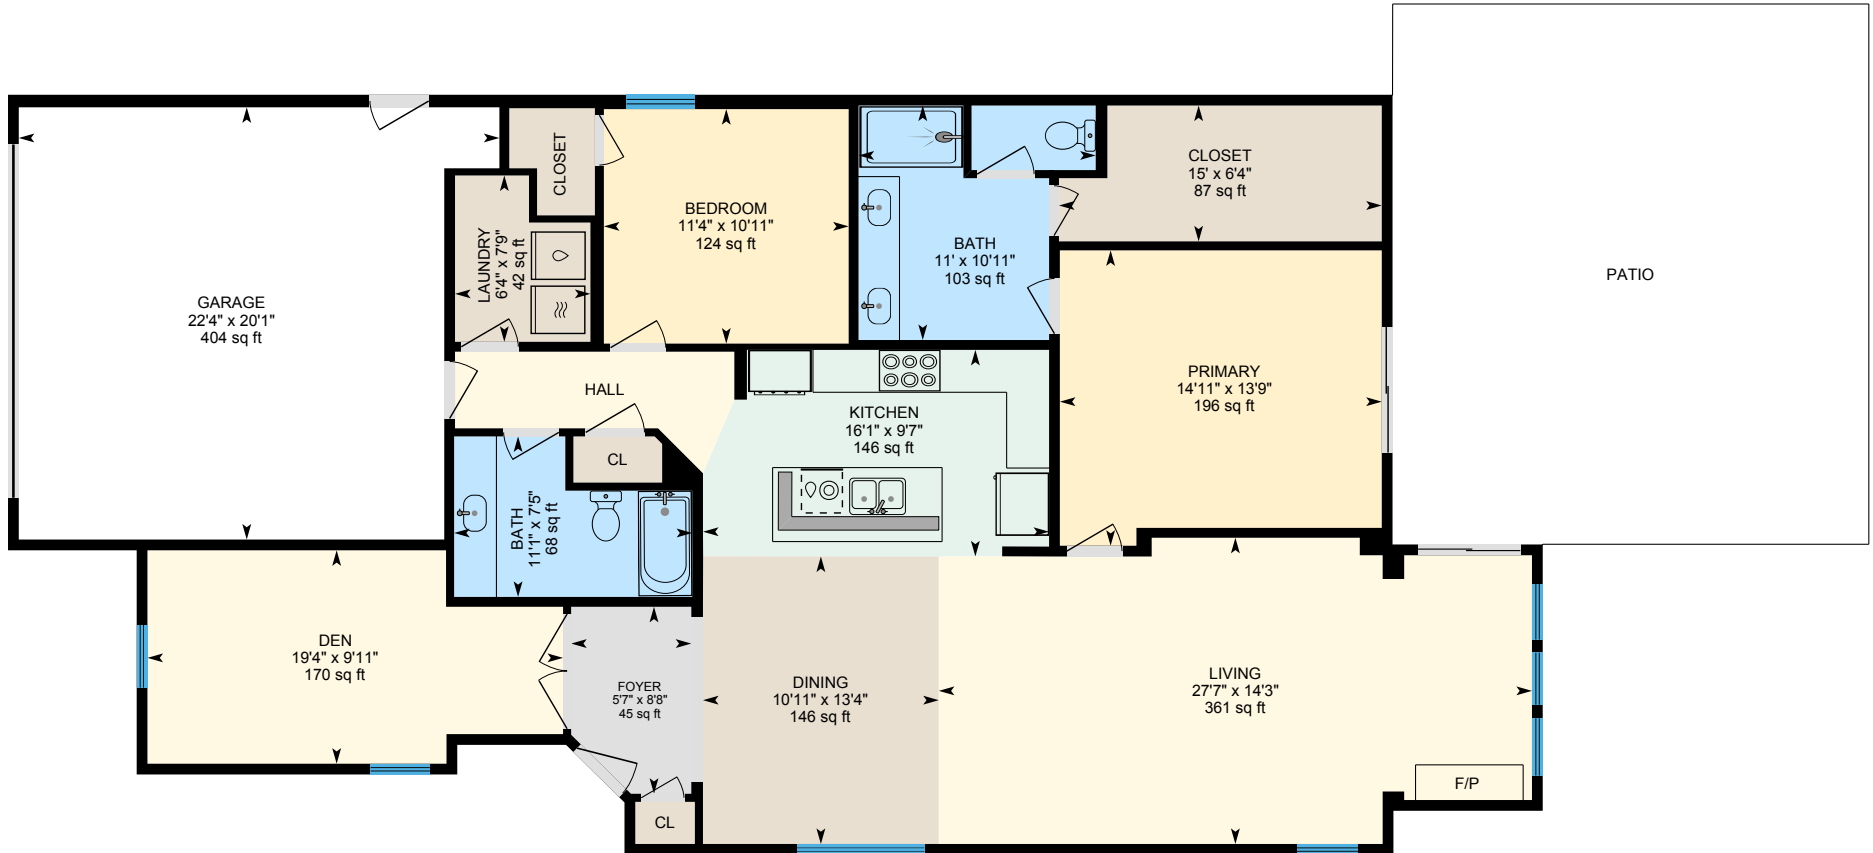

# 1370 Mill Run Ct, Manteca, CA

Main Floor Finished Area 1748.81 sq ft  
Unfinished Area 428.99 sq ft

PREPARED: 2023/11/14