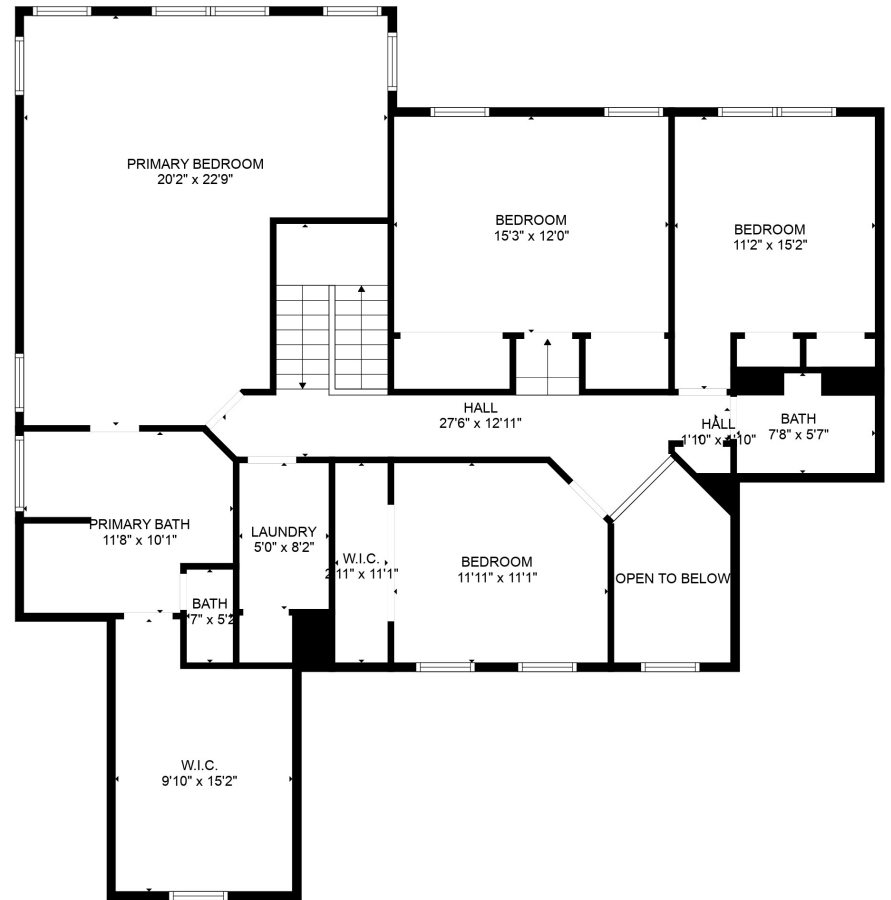

FLOOR 1

FLOOR 2

Total scanned area: 3430 sq. ft

SIZES AND DIMENSIONS ARE APPROXIMATE. ACTUAL MAY VARY.

Total scanned area: 3430 sq. ft

SIZES AND DIMENSIONS ARE APPROXIMATE. ACTUAL MAY VARY.

Total scanned area: 3430 sq. ft

SIZES AND DIMENSIONS ARE APPROXIMATE. ACTUAL MAY VARY.