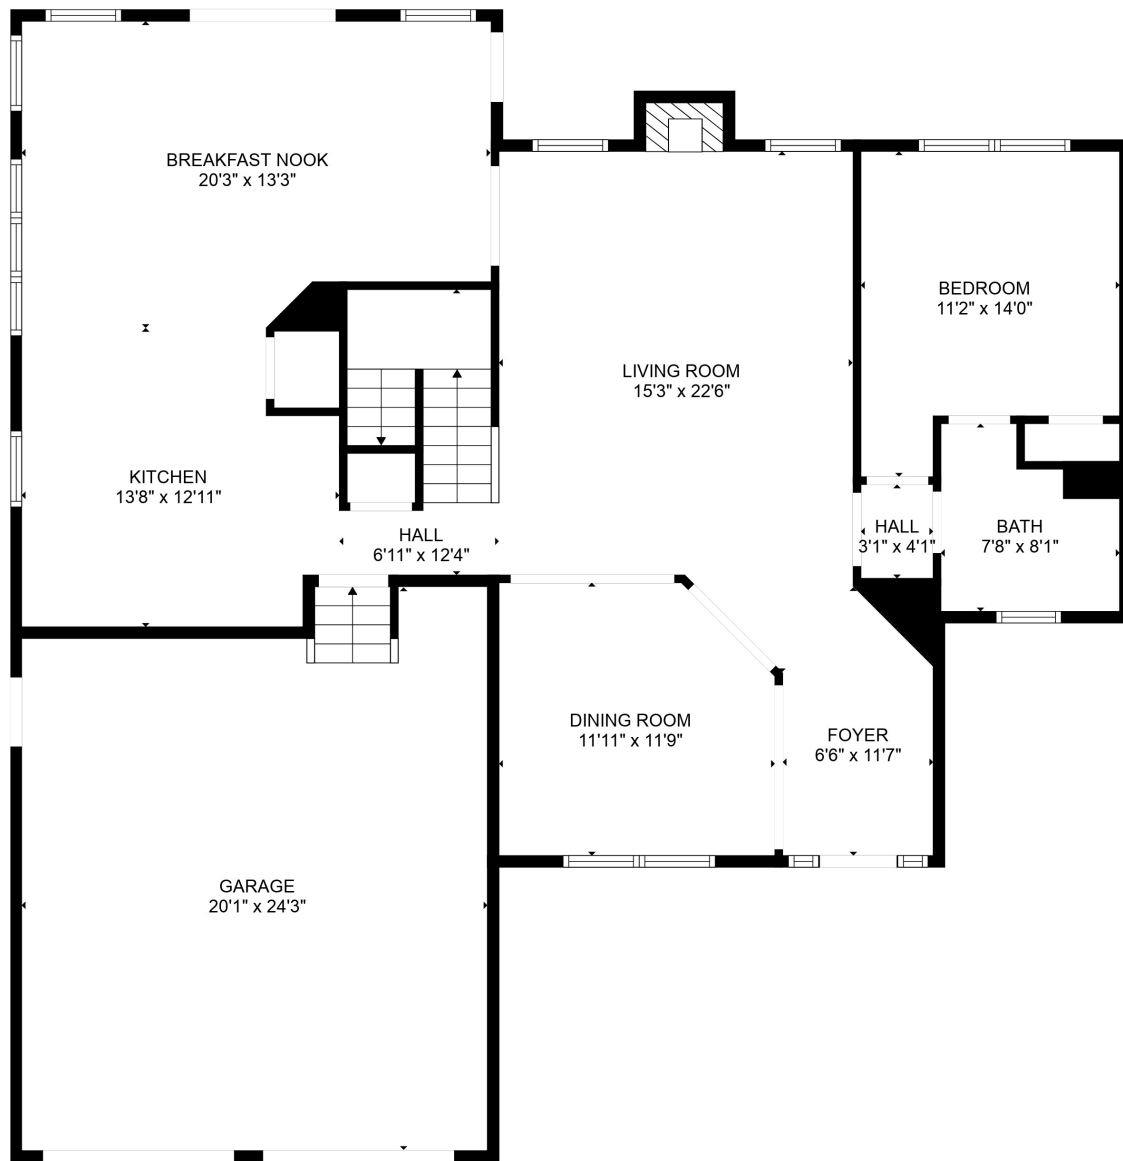

FLOOR 1

FLOOR 2

Total scanned area: 3430 sq. ft

SIZES AND DIMENSIONS ARE APPROXIMATE. ACTUAL MAY VARY.

Total scanned area: 3430 sq. ft

SIZES AND DIMENSIONS ARE APPROXIMATE. ACTUAL MAY VARY.

Total scanned area: 3430 sq. ft

SIZES AND DIMENSIONS ARE APPROXIMATE. ACTUAL MAY VARY.