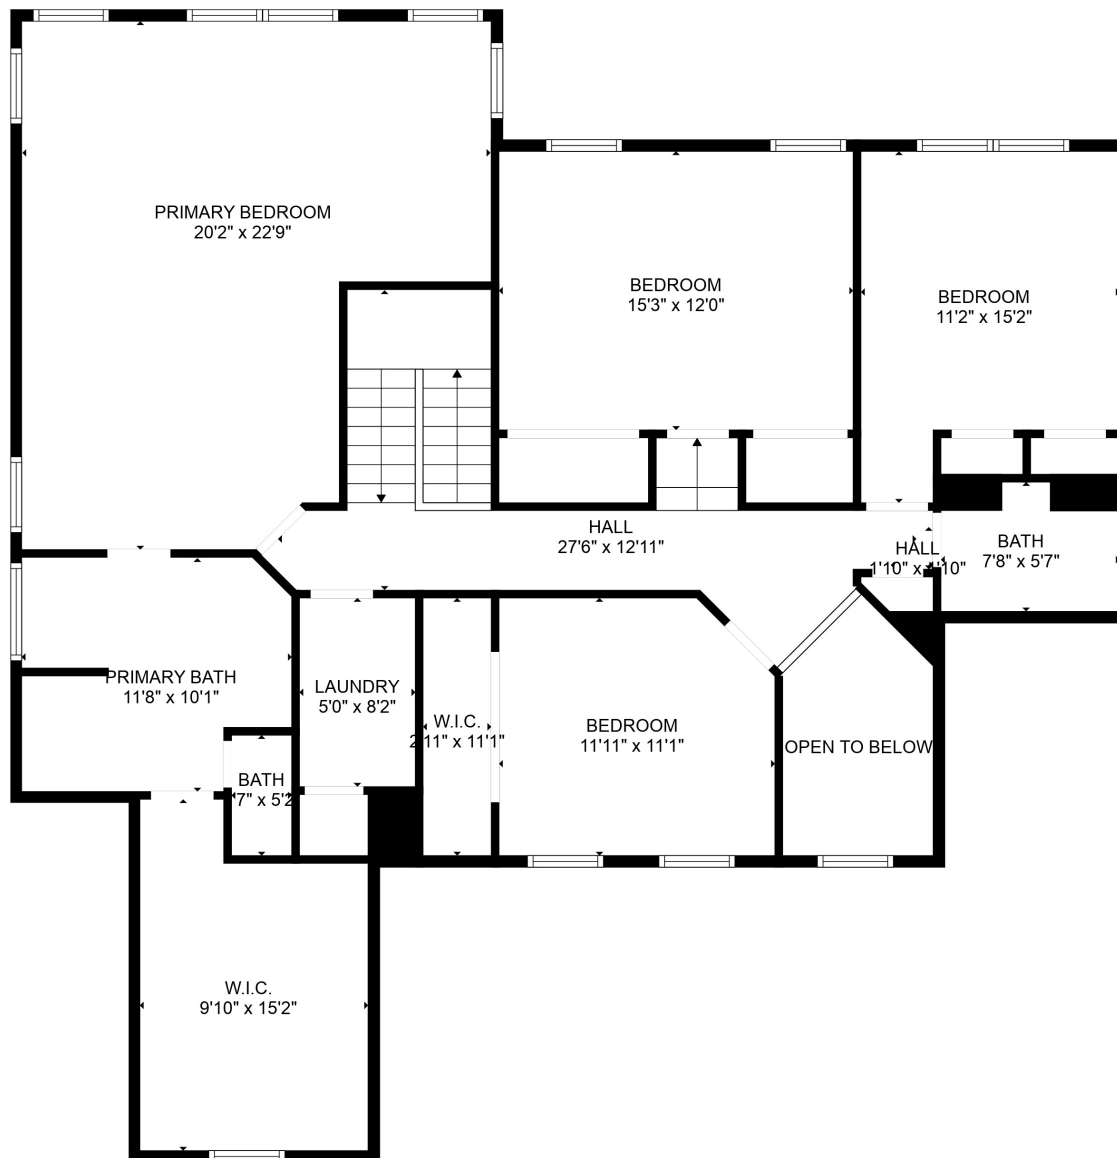

FLOOR 1

FLOOR 2

Total scanned area: 3430 sq. ft

SIZES AND DIMENSIONS ARE APPROXIMATE. ACTUAL MAY VARY.

Total scanned area: 3430 sq. ft

SIZES AND DIMENSIONS ARE APPROXIMATE. ACTUAL MAY VARY.

Total scanned area: 3430 sq. ft

SIZES AND DIMENSIONS ARE APPROXIMATE. ACTUAL MAY VARY.