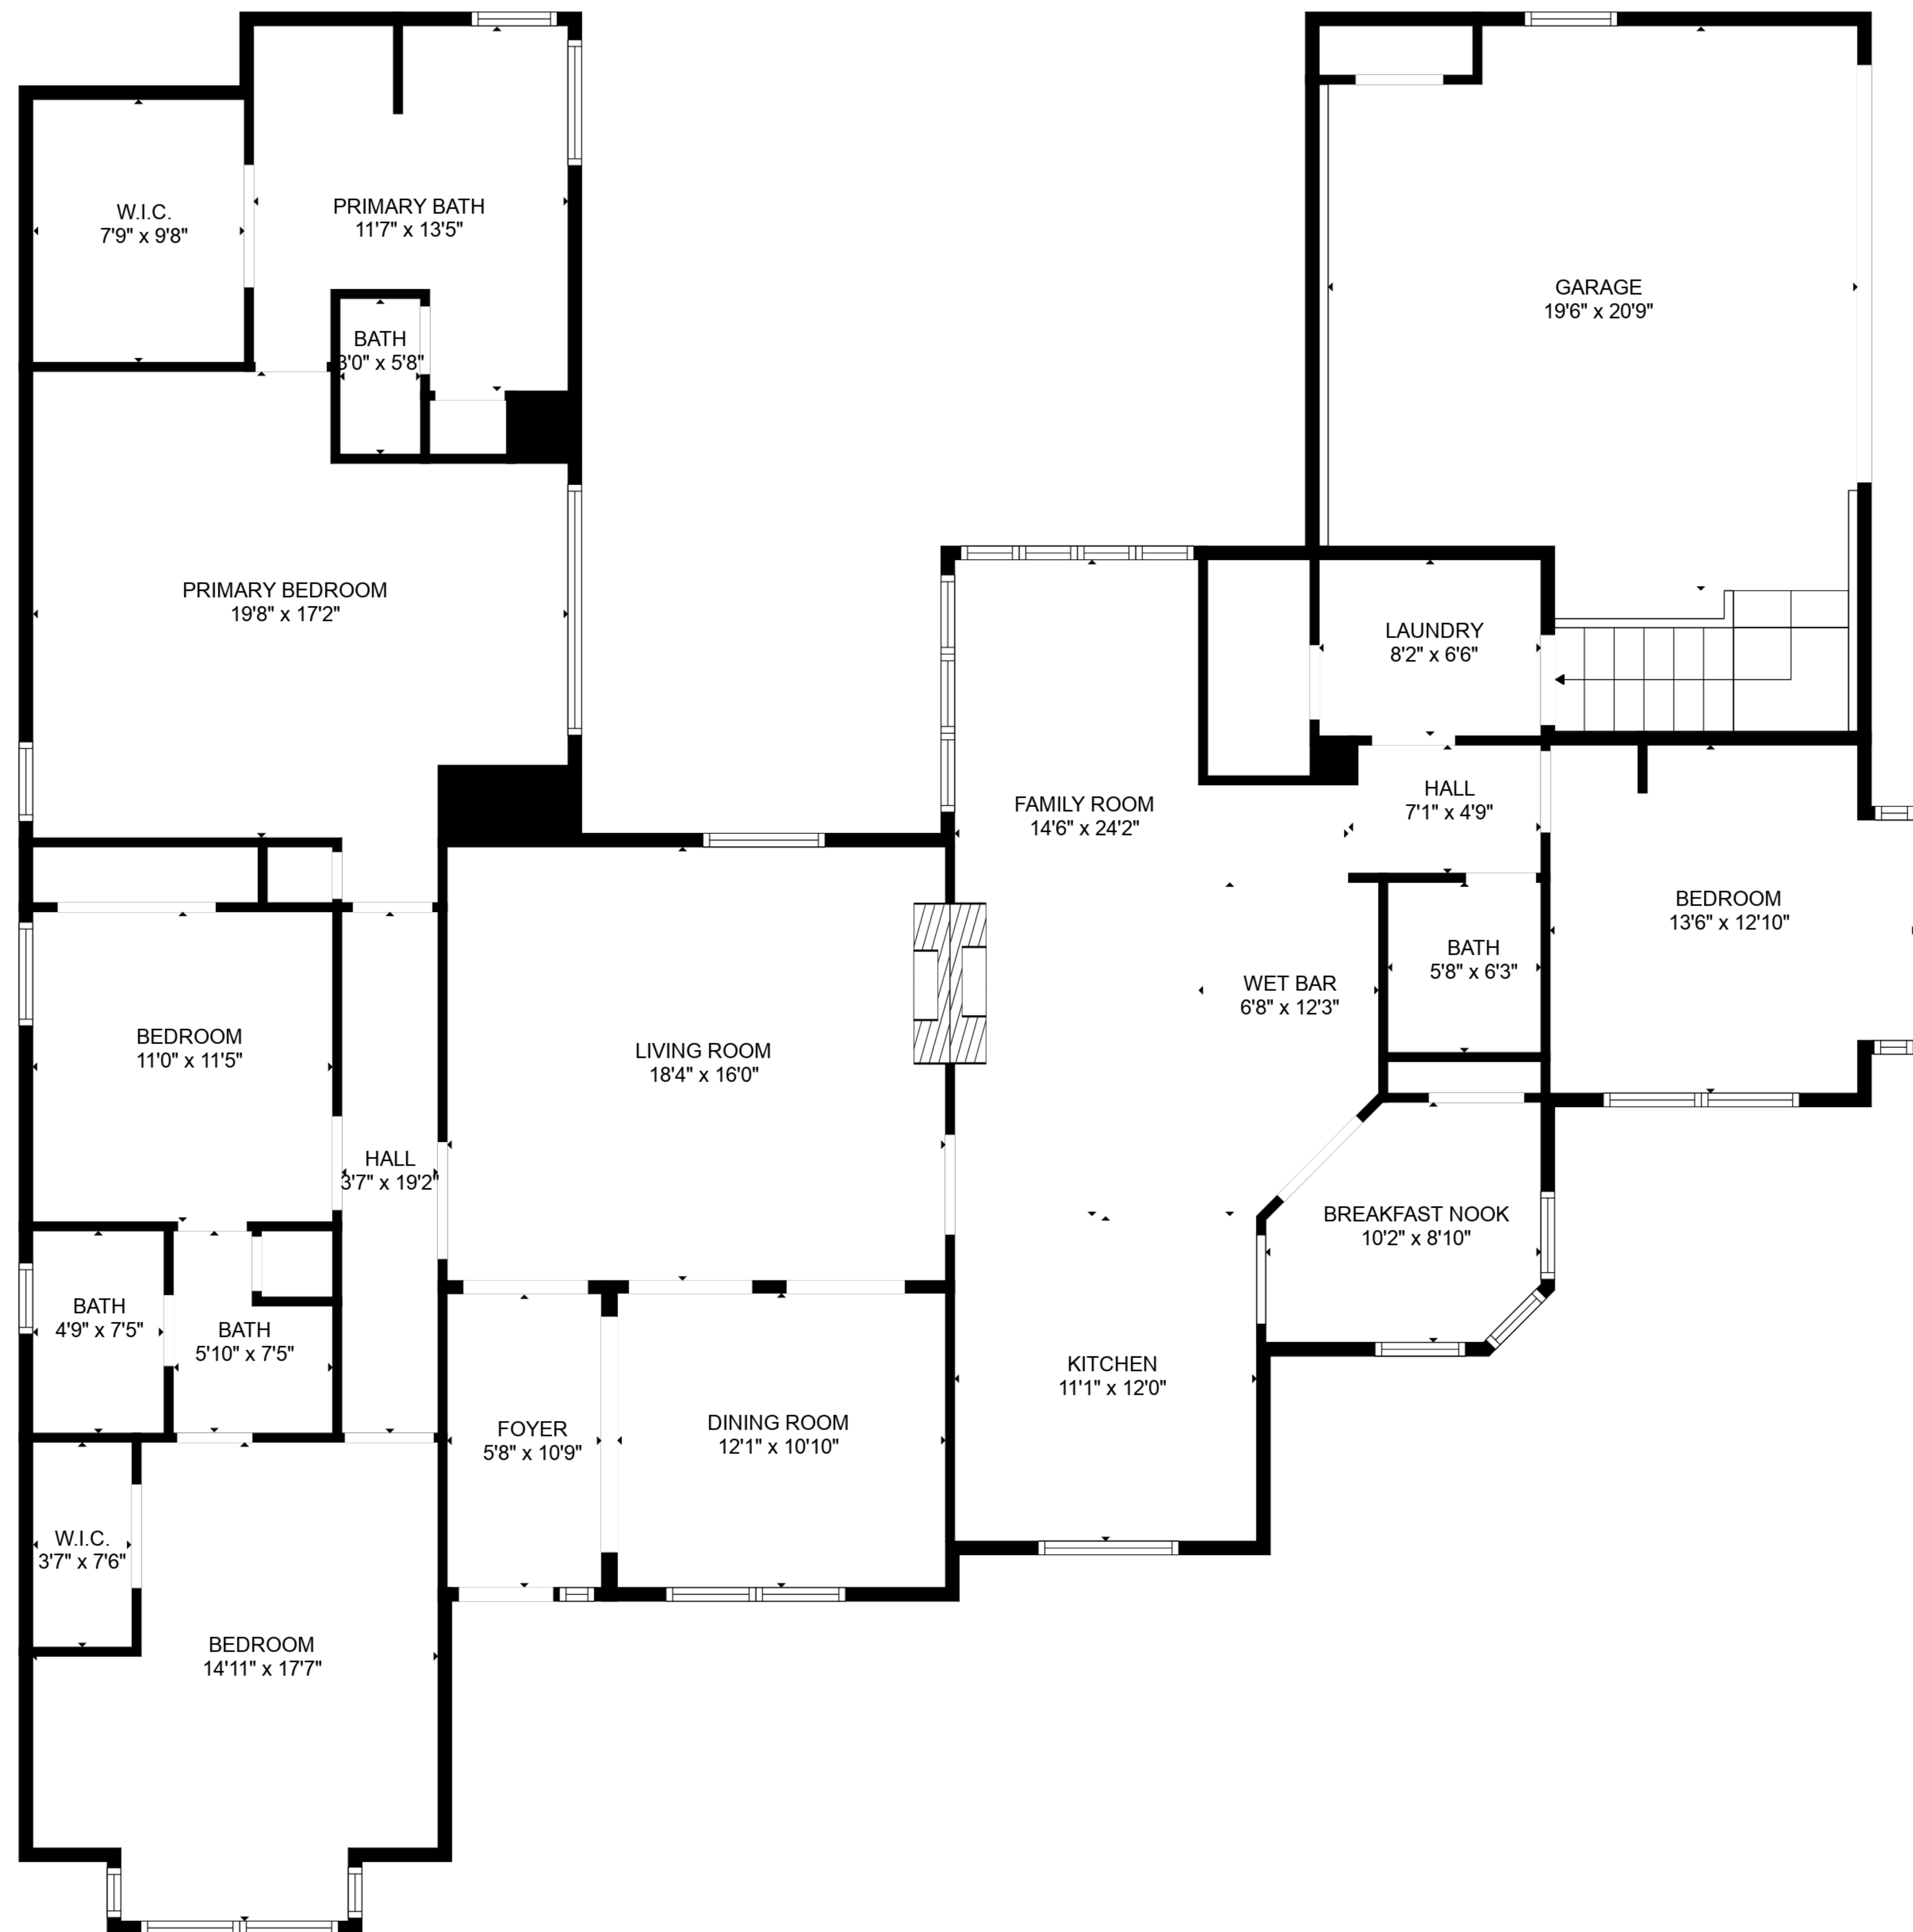

**TOTAL: 2532 sq. ft**  
 FLOOR 1: 2532 sq. ft  
 EXCLUDED AREAS: GARAGE: 454 sq. ft

**TOTAL: 2532 sq. ft**  
 FLOOR 1: 2532 sq. ft  
 EXCLUDED AREAS: GARAGE: 454 sq. ft