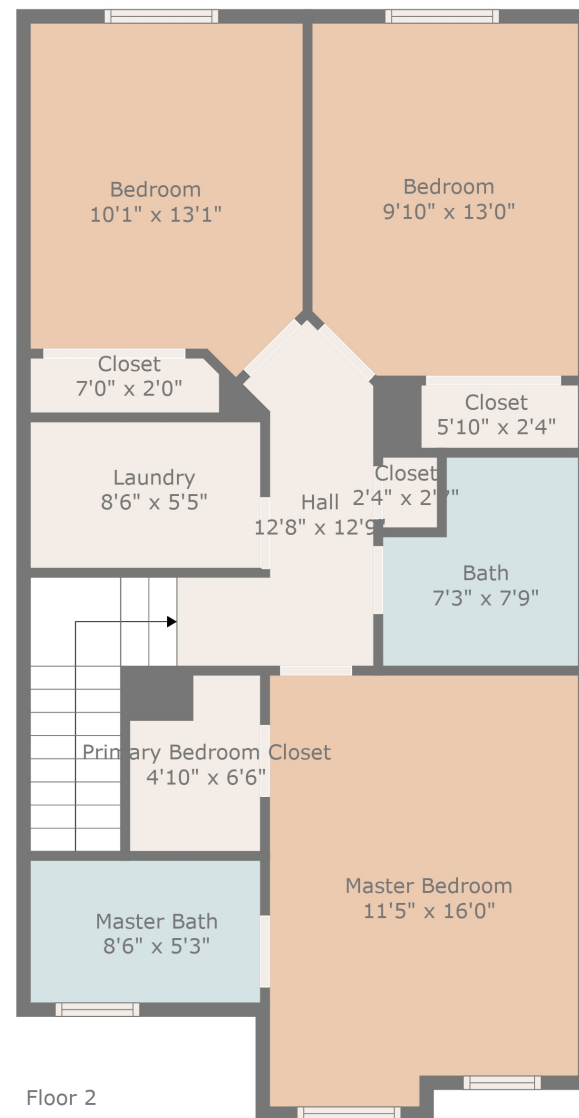

Floor 1

Floor 2

**TOTAL: 1284 sq. ft**

FLOOR 1: 510 sq. ft, FLOOR 2: 774 sq. ft

EXCLUDED AREAS: GARAGE: 242 sq. ft, STORAGE AND UTILITY ROOM: 32 sq. ft

Measurements Are Calculated By Cubicasa Technology. Deemed Highly Reliable But Not Guaranteed.

**TOTAL: 1284 sq. ft**  
 FLOOR 1: 510 sq. ft, FLOOR 2: 774 sq. ft  
 EXCLUDED AREAS: GARAGE: 242 sq. ft, STORAGE AND UTILITY ROOM: 32 sq. ft

Measurements Are Calculated By Cubicasa Technology. Deemed Highly Reliable But Not Guaranteed.