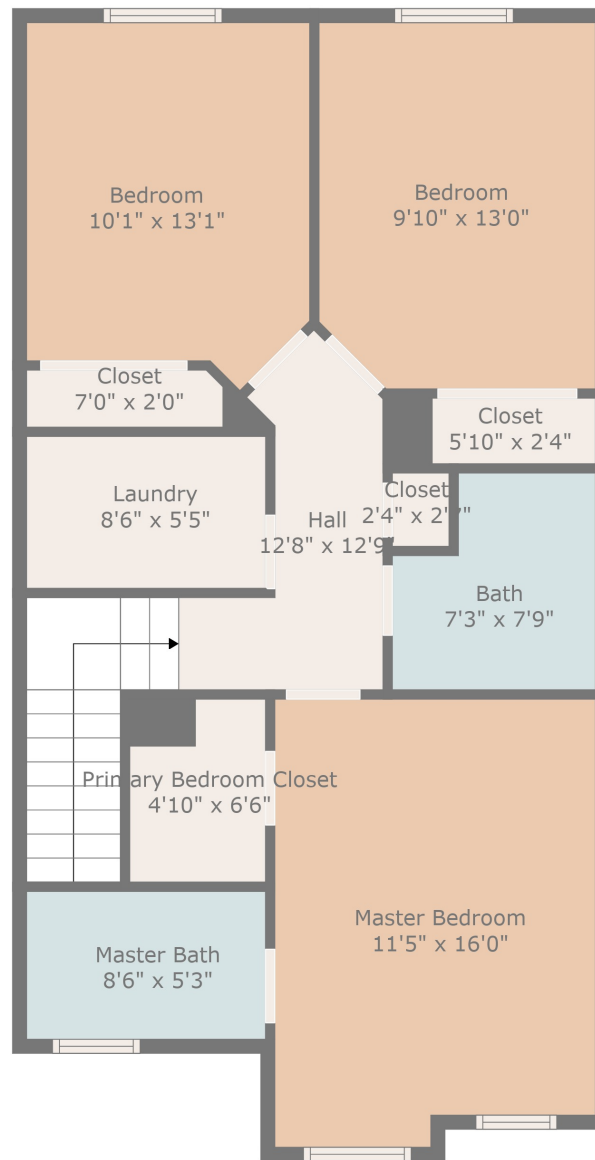

Floor 1

Floor 2

**TOTAL: 1284 sq. ft**

FLOOR 1: 510 sq. ft, FLOOR 2: 774 sq. ft

EXCLUDED AREAS: GARAGE: 242 sq. ft, STORAGE AND UTILITY ROOM: 32 sq. ft

Measurements Are Calculated By Cubicasa Technology. Deemed Highly Reliable But Not Guaranteed.

**TOTAL: 1284 sq. ft**  
 FLOOR 1: 510 sq. ft, FLOOR 2: 774 sq. ft  
 EXCLUDED AREAS: GARAGE: 242 sq. ft, STORAGE AND UTILITY ROOM: 32 sq. ft

Measurements Are Calculated By Cubicasa Technology. Deemed Highly Reliable But Not Guaranteed.