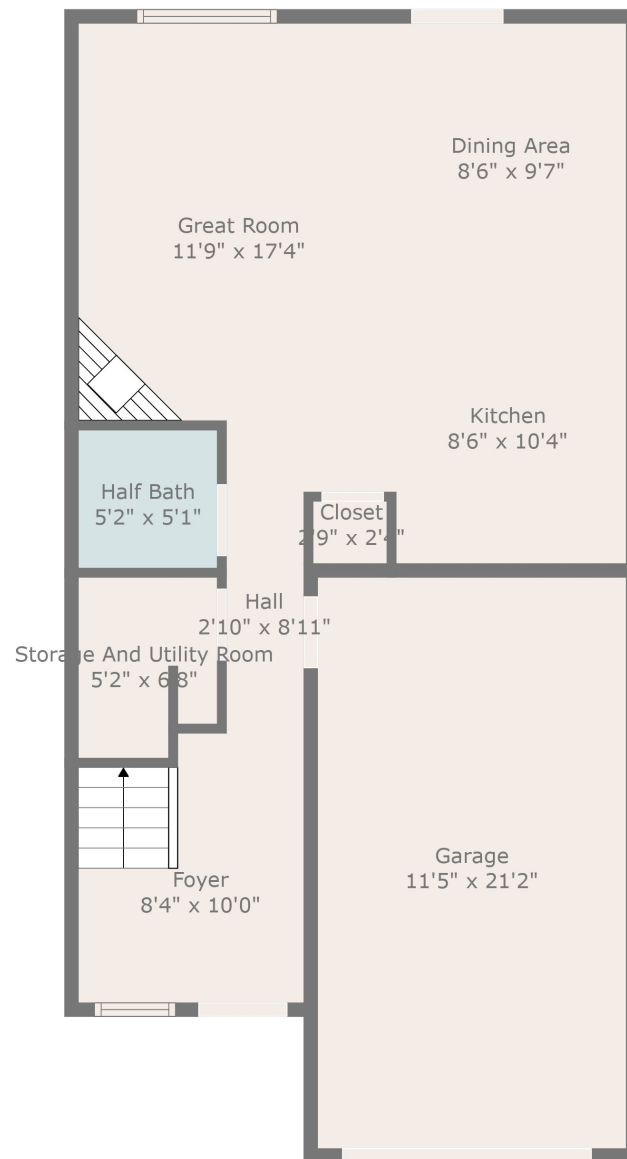

Floor 1

Floor 2

**TOTAL: 1284 sq. ft**

FLOOR 1: 510 sq. ft, FLOOR 2: 774 sq. ft

EXCLUDED AREAS: GARAGE: 242 sq. ft, STORAGE AND UTILITY ROOM: 32 sq. ft

Measurements Are Calculated By Cubicasa Technology. Deemed Highly Reliable But Not Guaranteed.

**TOTAL: 1284 sq. ft**  
 FLOOR 1: 510 sq. ft, FLOOR 2: 774 sq. ft  
 EXCLUDED AREAS: GARAGE: 242 sq. ft, STORAGE AND UTILITY ROOM: 32 sq. ft

Measurements Are Calculated By Cubicasa Technology. Deemed Highly Reliable But Not Guaranteed.