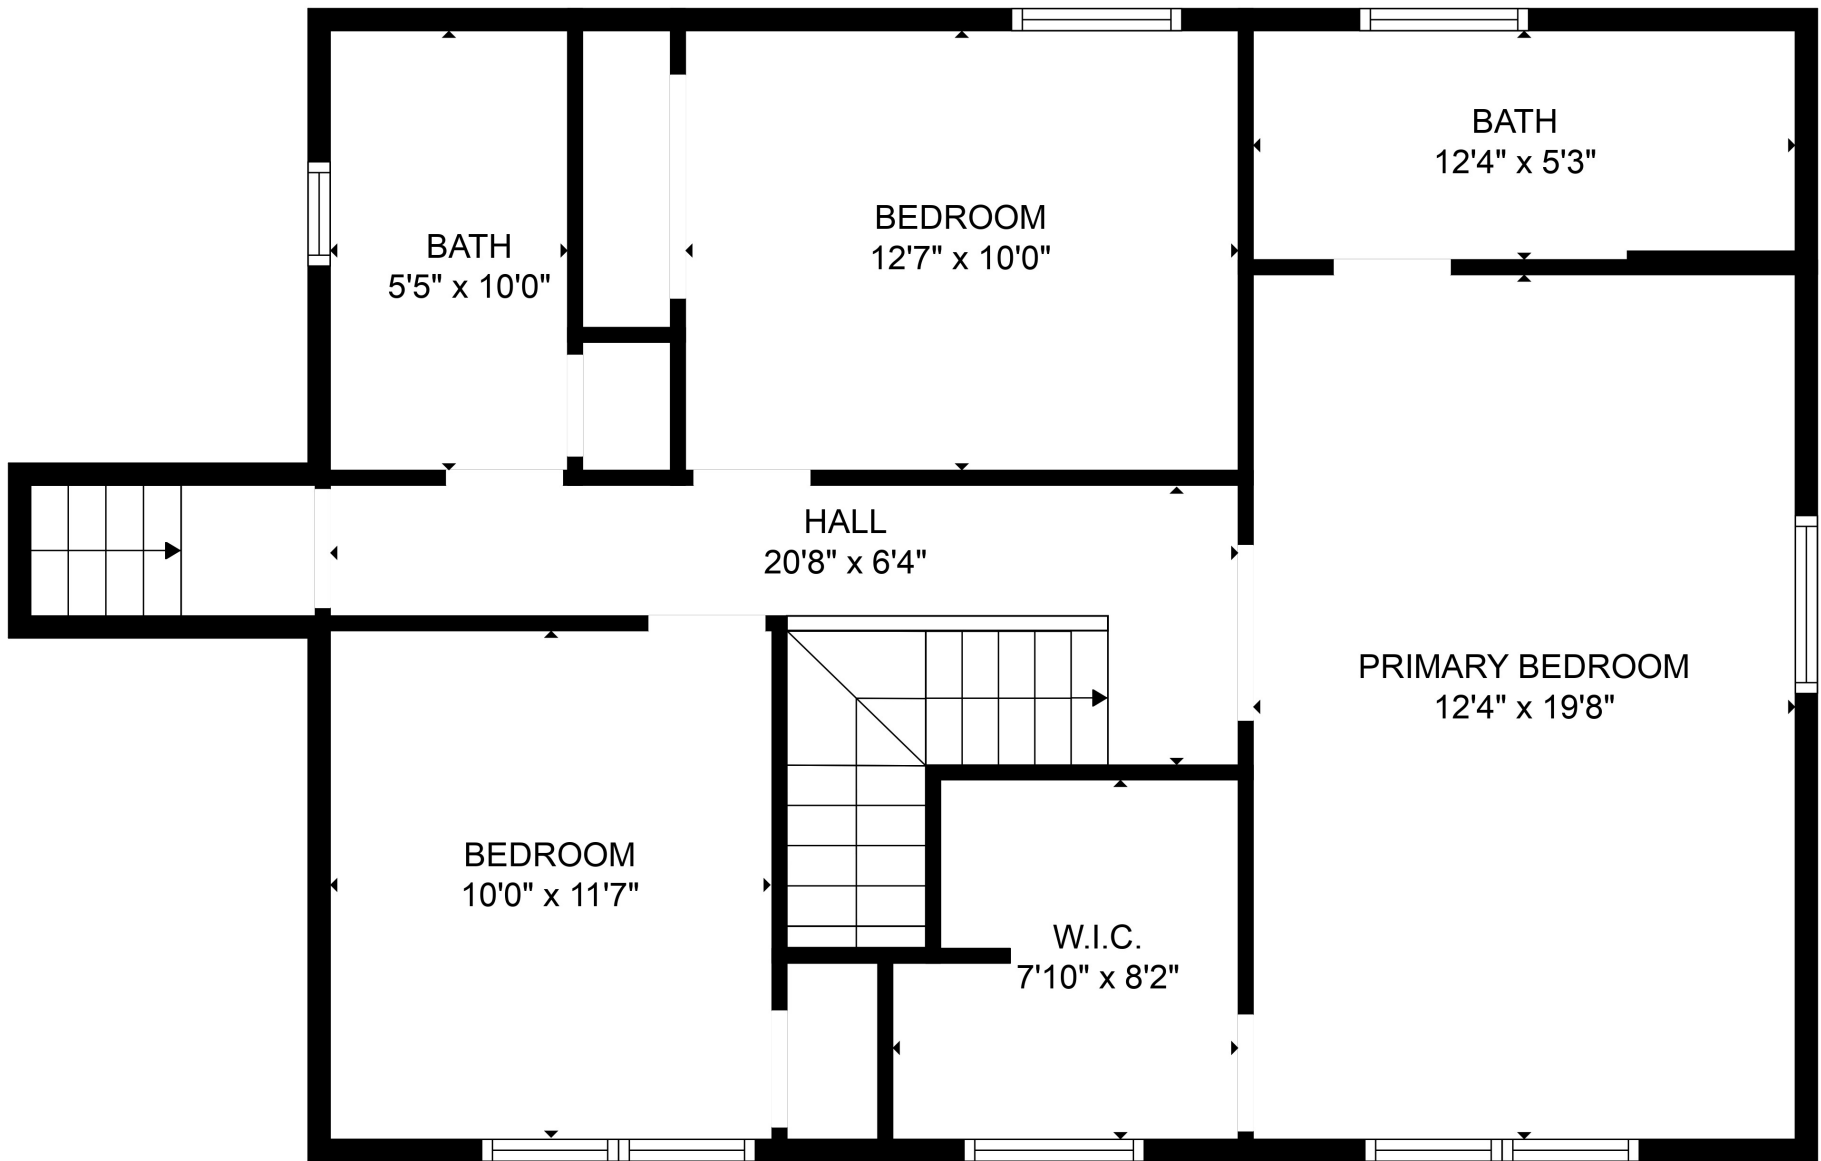

FLOOR 2

FLOOR 3

FLOOR 1

Total scanned area: 2390 sq. ft

SIZES AND DIMENSIONS ARE APPROXIMATE. ACTUAL MAY VARY.

Total scanned area: 2390 sq. ft

SIZES AND DIMENSIONS ARE APPROXIMATE. ACTUAL MAY VARY.

Total scanned area: 2390 sq. ft

SIZES AND DIMENSIONS ARE APPROXIMATE. ACTUAL MAY VARY.

Total scanned area: 2390 sq. ft

SIZES AND DIMENSIONS ARE APPROXIMATE. ACTUAL MAY VARY.