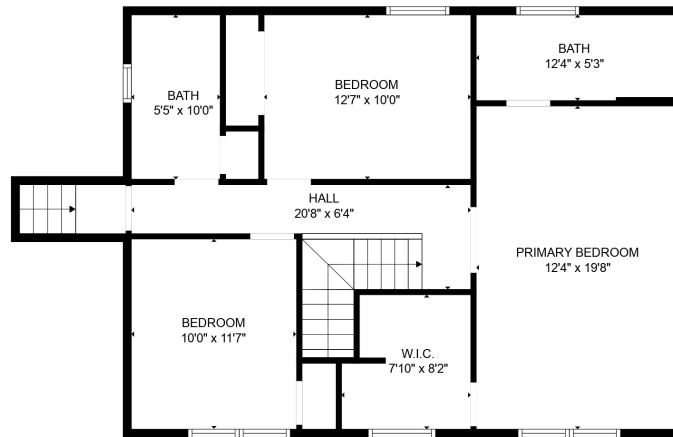

FLOOR 2

FLOOR 3

FLOOR 1

Total scanned area: 2390 sq. ft

SIZES AND DIMENSIONS ARE APPROXIMATE. ACTUAL MAY VARY.

Total scanned area: 2390 sq. ft

SIZES AND DIMENSIONS ARE APPROXIMATE. ACTUAL MAY VARY.

Total scanned area: 2390 sq. ft

SIZES AND DIMENSIONS ARE APPROXIMATE. ACTUAL MAY VARY.

Total scanned area: 2390 sq. ft

SIZES AND DIMENSIONS ARE APPROXIMATE. ACTUAL MAY VARY.