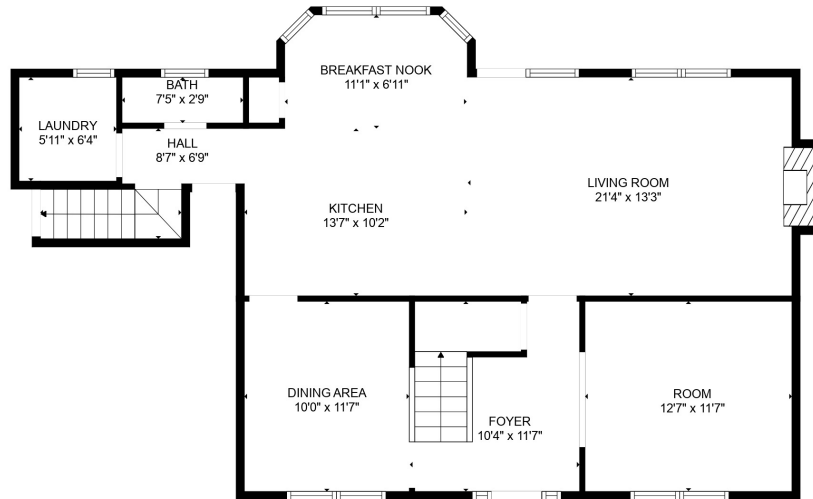

FLOOR 2

FLOOR 3

FLOOR 1

Total scanned area: 2390 sq. ft

SIZES AND DIMENSIONS ARE APPROXIMATE. ACTUAL MAY VARY.

Total scanned area: 2390 sq. ft

SIZES AND DIMENSIONS ARE APPROXIMATE. ACTUAL MAY VARY.

Total scanned area: 2390 sq. ft

SIZES AND DIMENSIONS ARE APPROXIMATE. ACTUAL MAY VARY.

Total scanned area: 2390 sq. ft

SIZES AND DIMENSIONS ARE APPROXIMATE. ACTUAL MAY VARY.