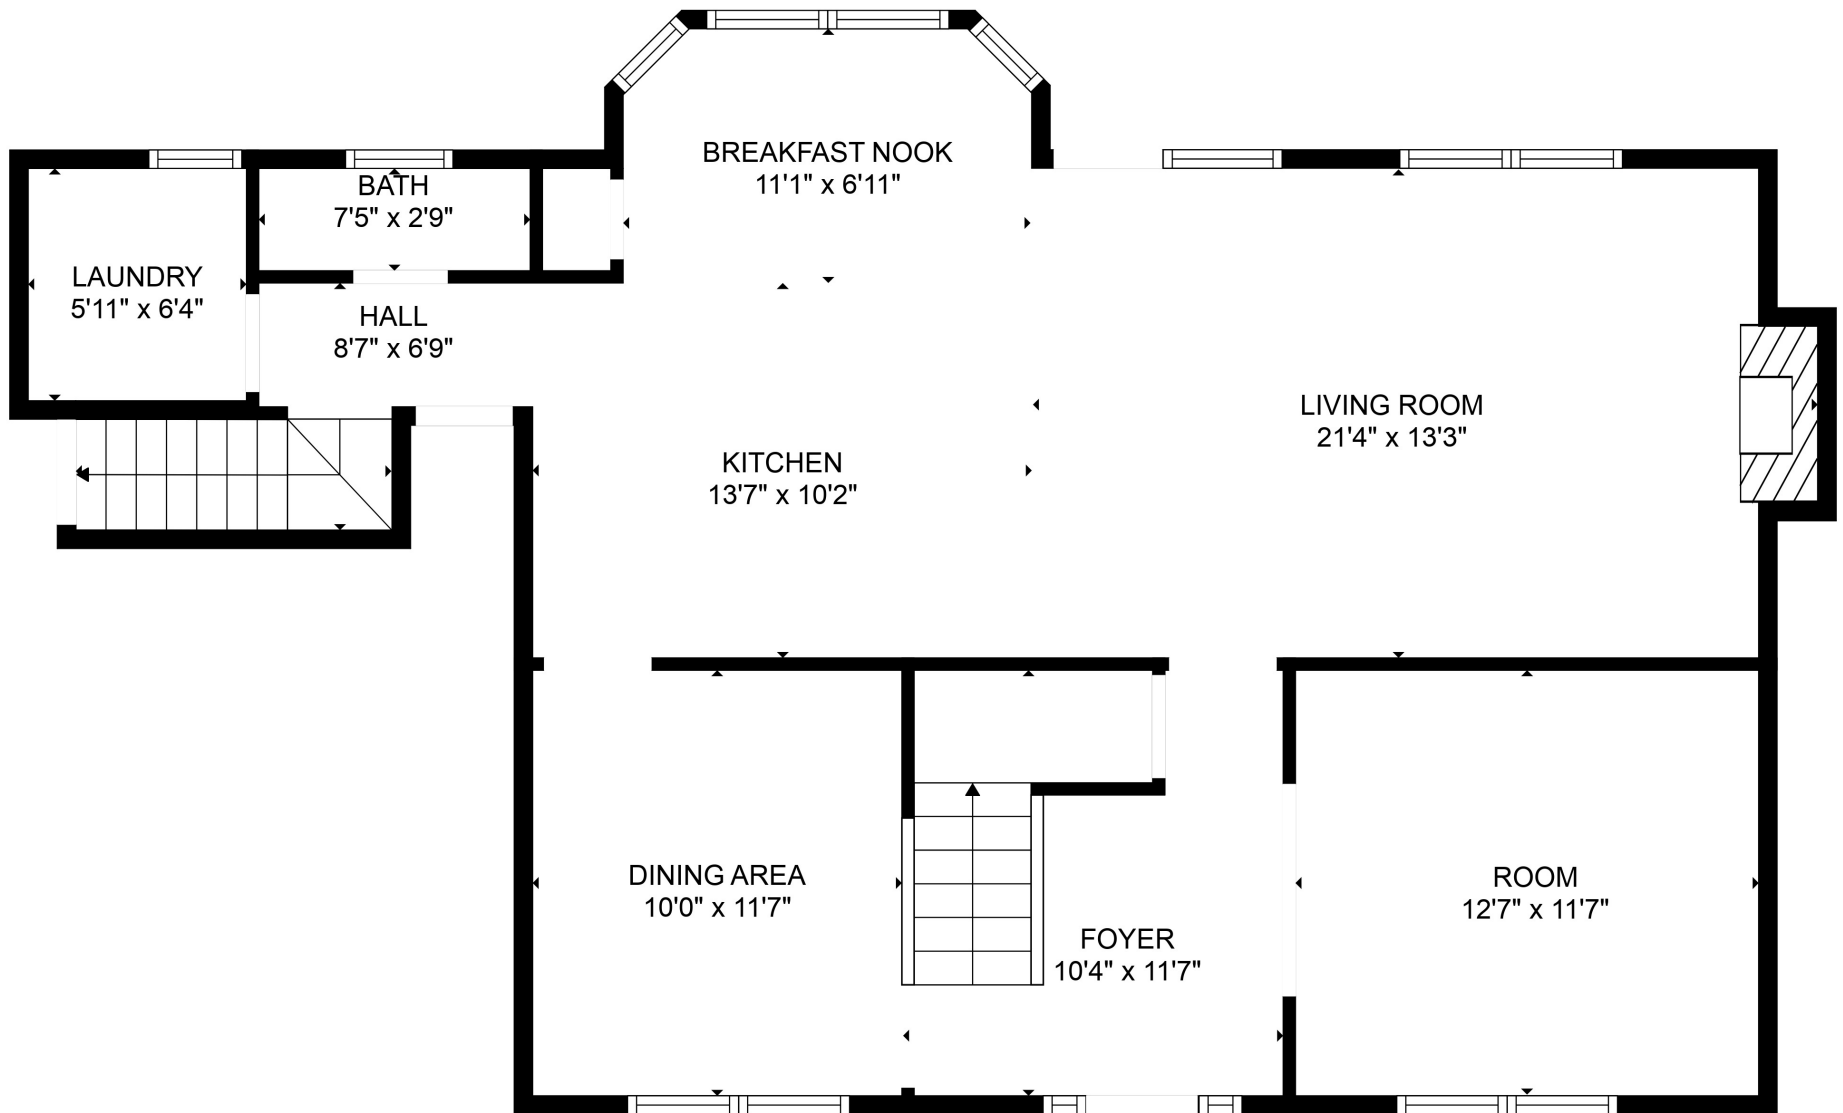

FLOOR 2

FLOOR 3

FLOOR 1

Total scanned area: 2390 sq. ft

SIZES AND DIMENSIONS ARE APPROXIMATE. ACTUAL MAY VARY.

Total scanned area: 2390 sq. ft

SIZES AND DIMENSIONS ARE APPROXIMATE. ACTUAL MAY VARY.

Total scanned area: 2390 sq. ft

SIZES AND DIMENSIONS ARE APPROXIMATE. ACTUAL MAY VARY.

Total scanned area: 2390 sq. ft

SIZES AND DIMENSIONS ARE APPROXIMATE. ACTUAL MAY VARY.