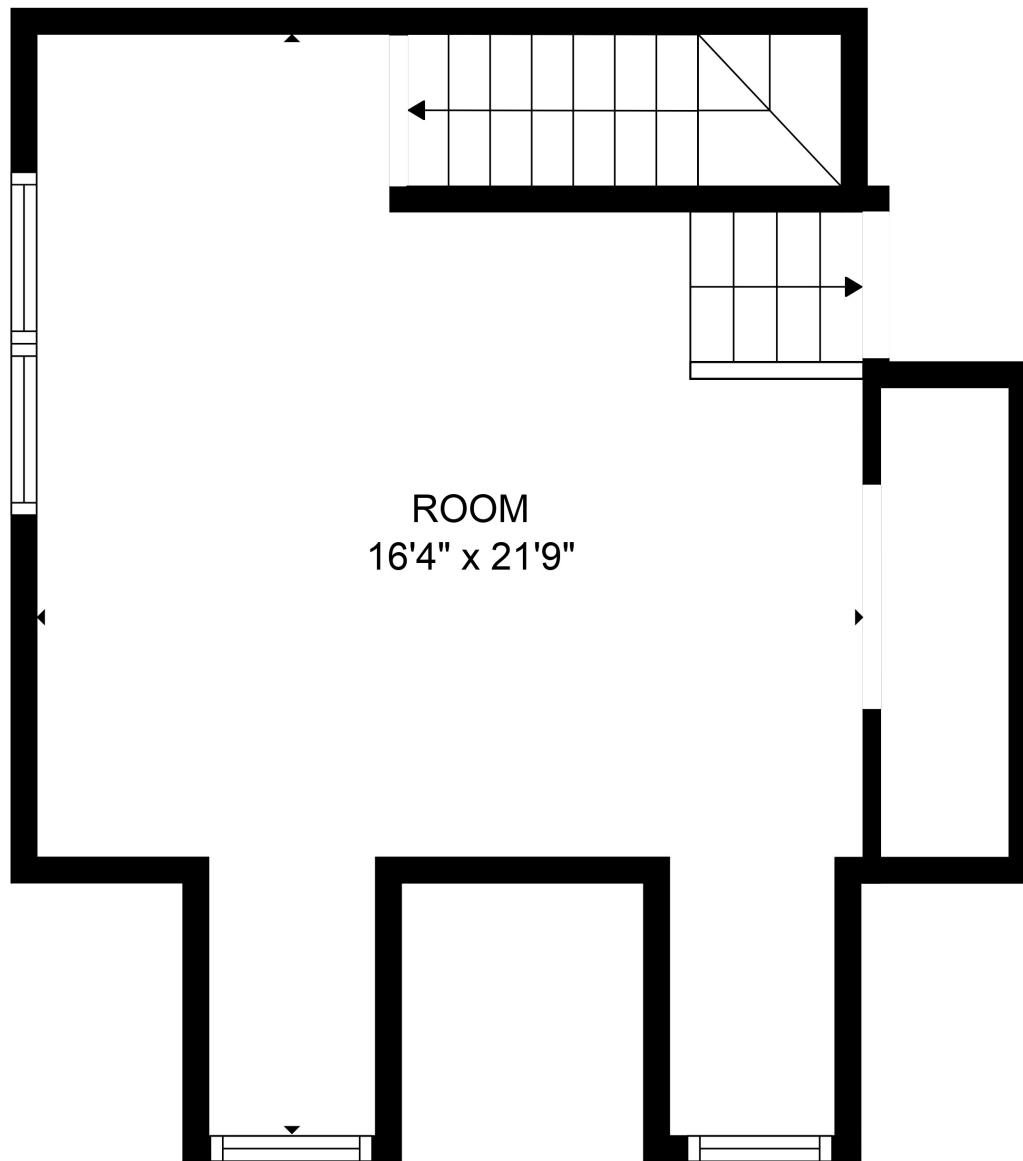

FLOOR 2

FLOOR 3

FLOOR 1

Total scanned area: 2390 sq. ft

SIZES AND DIMENSIONS ARE APPROXIMATE. ACTUAL MAY VARY.

Total scanned area: 2390 sq. ft

SIZES AND DIMENSIONS ARE APPROXIMATE. ACTUAL MAY VARY.

Total scanned area: 2390 sq. ft

SIZES AND DIMENSIONS ARE APPROXIMATE. ACTUAL MAY VARY.

Total scanned area: 2390 sq. ft

SIZES AND DIMENSIONS ARE APPROXIMATE. ACTUAL MAY VARY.