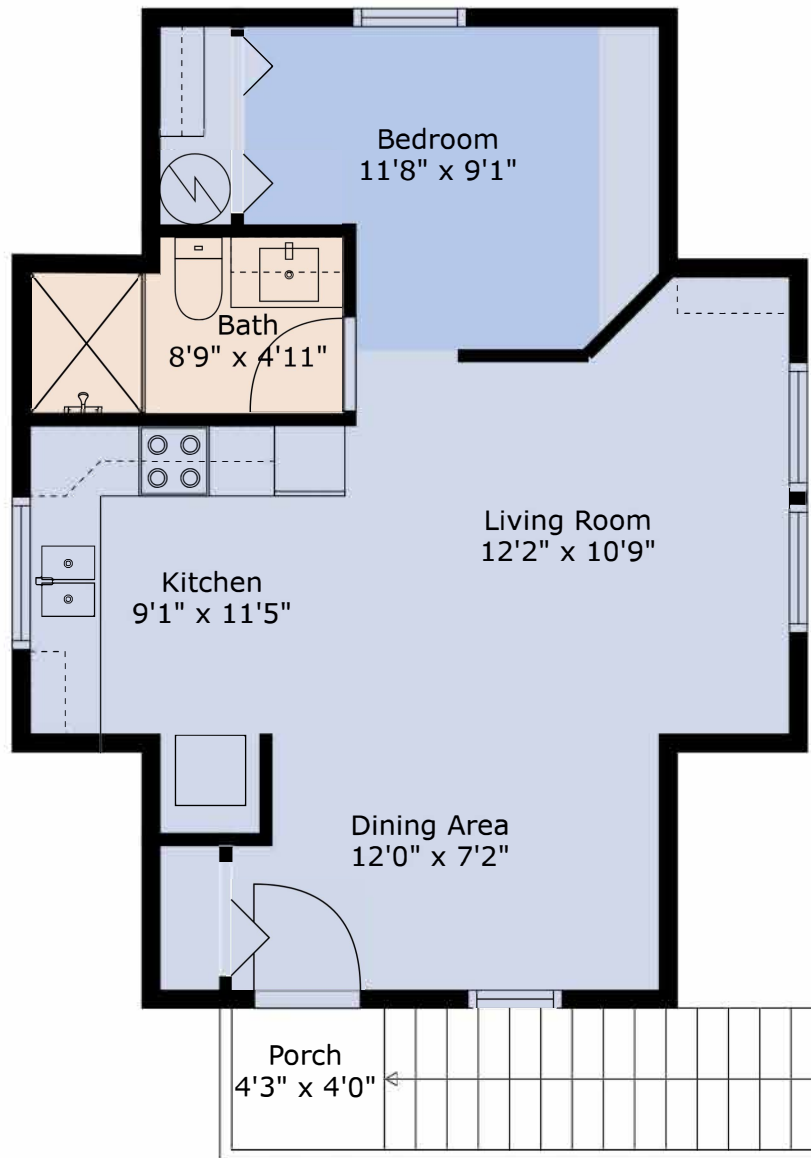

Estimated areas

Garage 627 sq. ft
 MAIN 525 sq. ft
 Total 525 sq. ft

Estimated areas

Garage 627 sq. ft

MAIN 525 sq.ft

Total 525 sq. ft

Garage
20'8" x 26'11"

Estimated areas
Garage 627 sq. ft
MAIN 525 sq. ft
Total 525 sq. ft