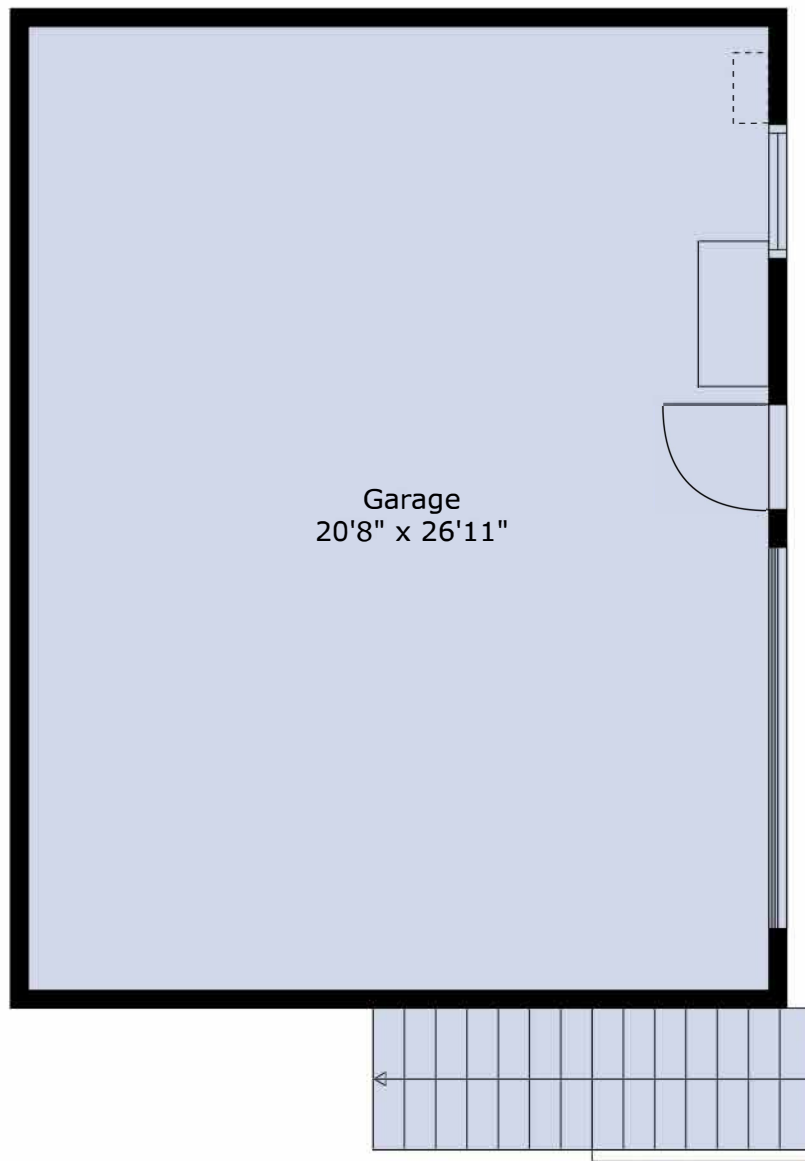

Estimated areas

Garage 627 sq. ft
 MAIN 525 sq. ft
 Total 525 sq. ft

Estimated areas

Garage 627 sq. ft

MAIN 525 sq.ft

Total 525 sq. ft

Garage
20'8" x 26'11"

Estimated areas
Garage 627 sq. ft
MAIN 525 sq. ft
Total 525 sq. ft