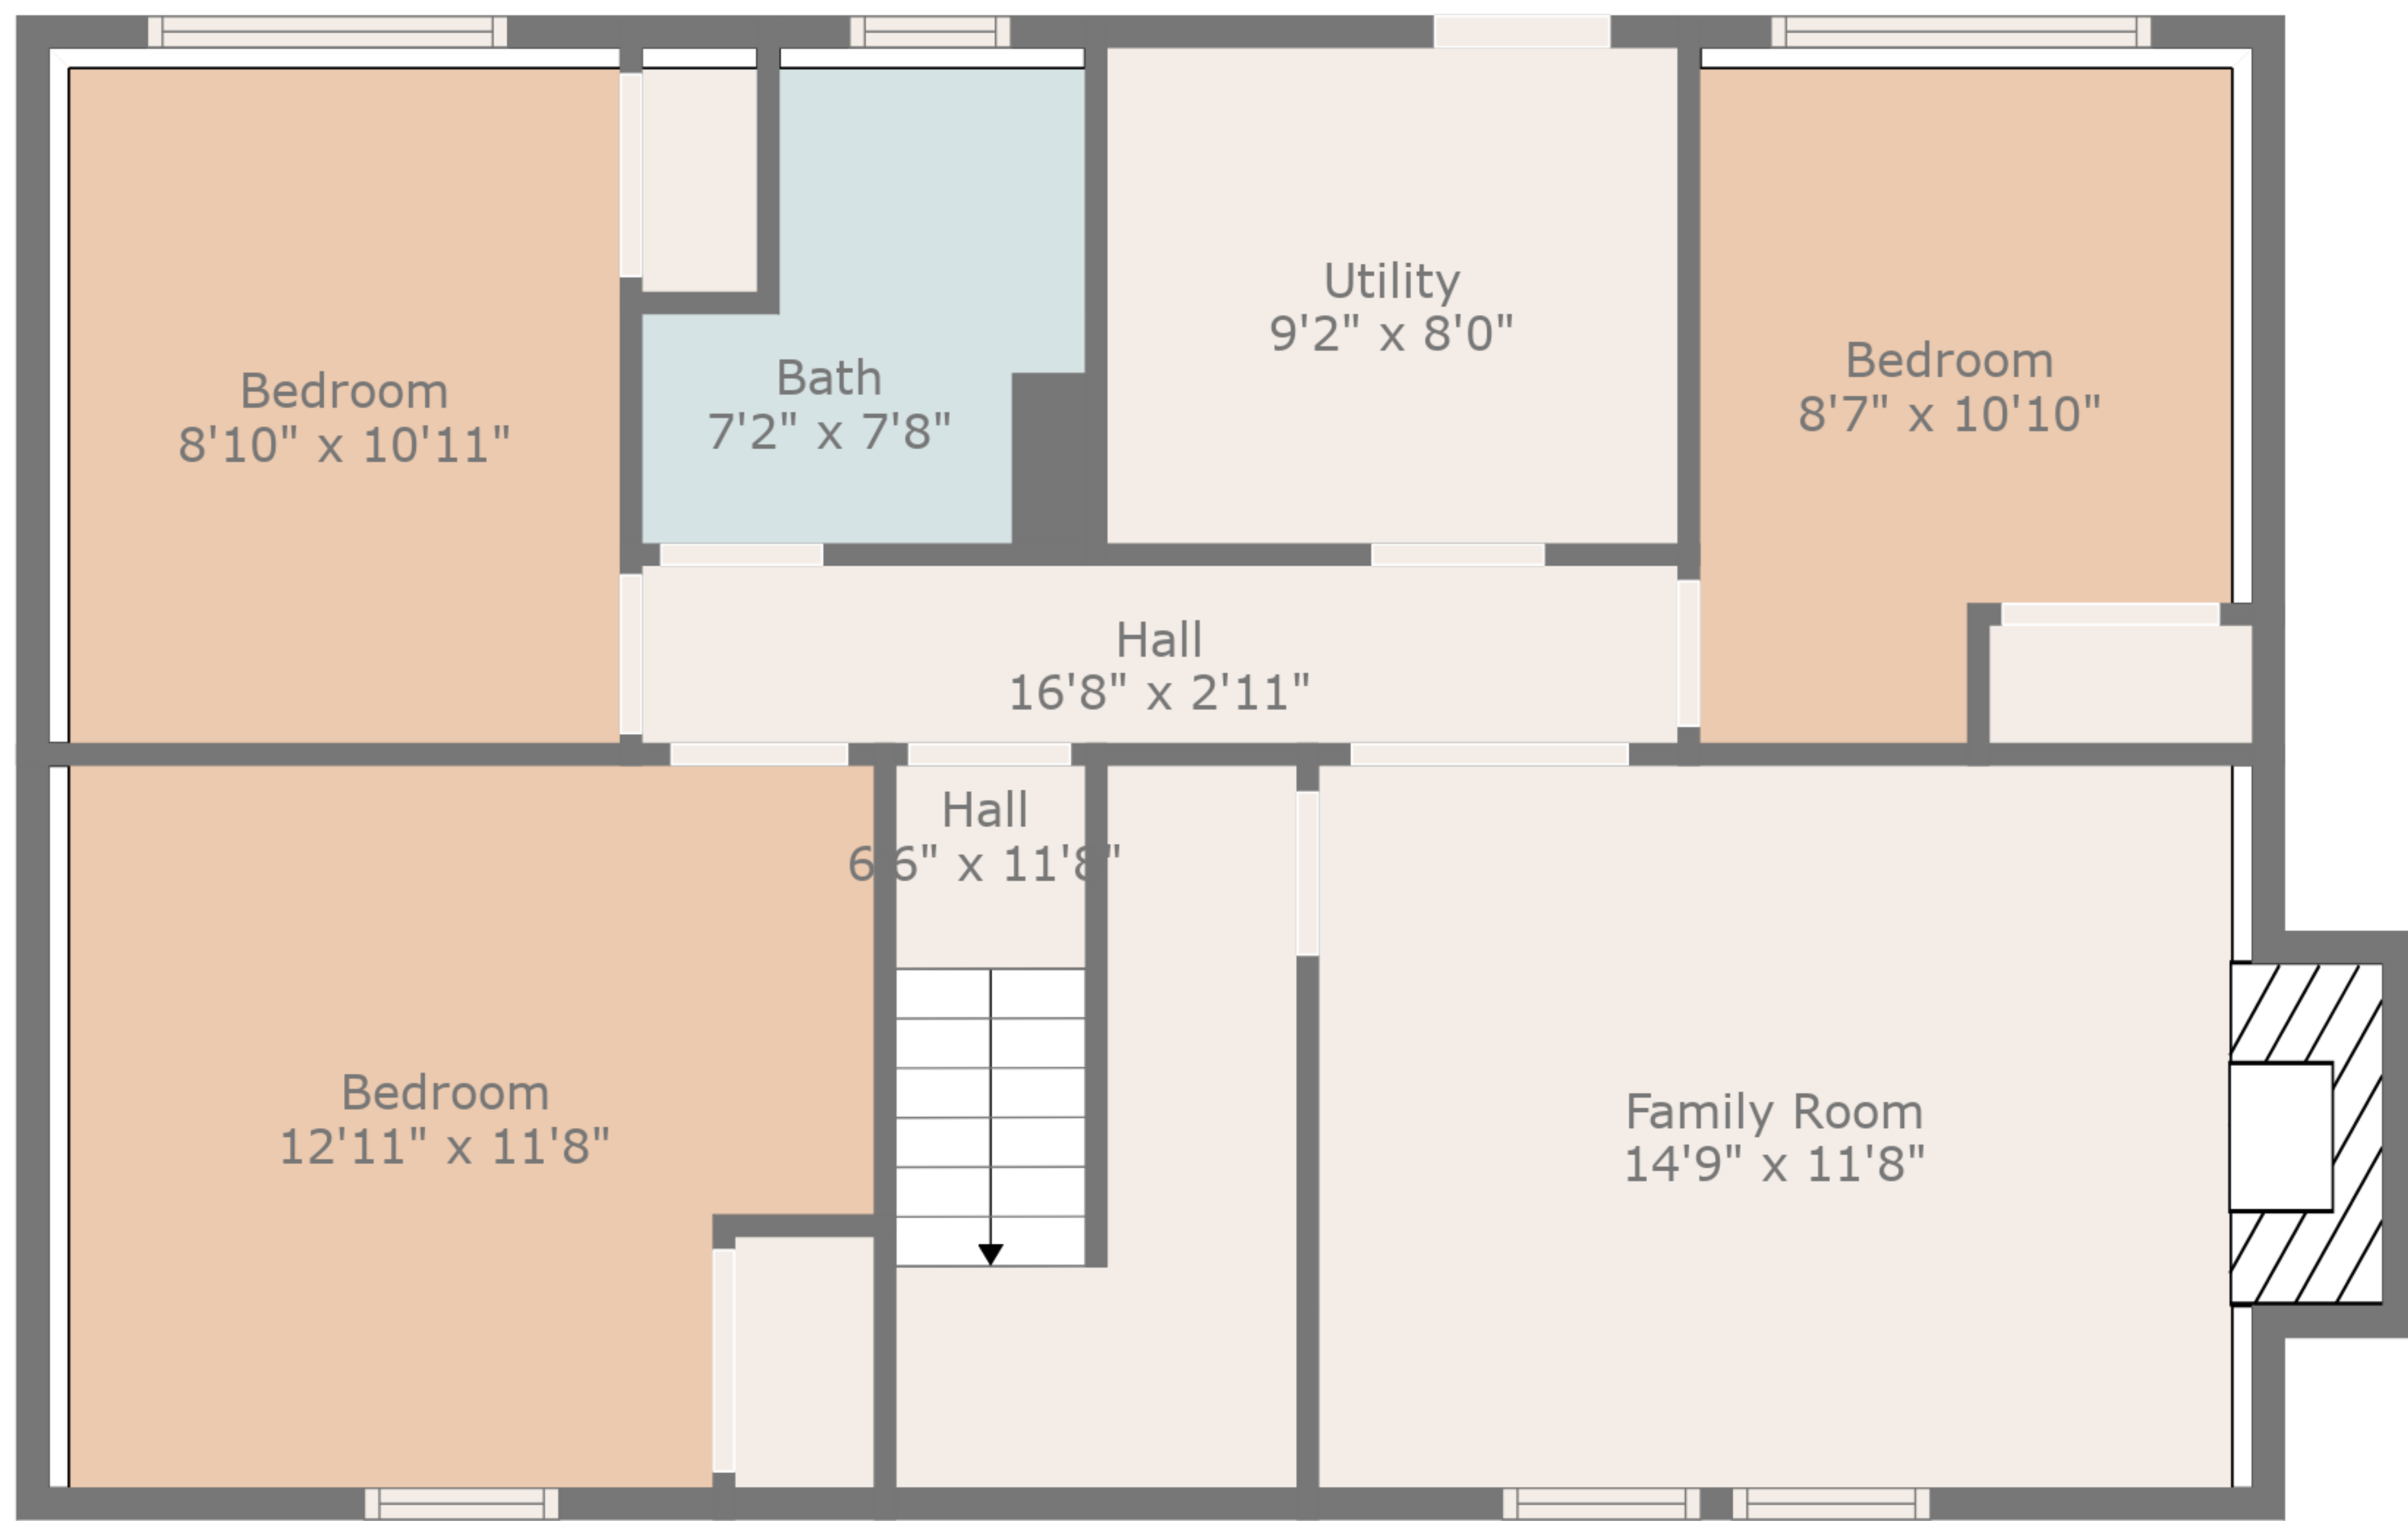

TOTAL: 1680 sq. ft

BELOW GROUND: 827 sq. ft, FLOOR 2: 853 sq. ft

EXCLUDED AREAS: FIREPLACE: 28 sq. ft, GARAGE: 431 sq. ft, DECK: 108 sq. ft,
PATIO: 263 sq. ft

TOTAL: 1680 sq. ft

BELOW GROUND: 827 sq. ft, FLOOR 2: 853 sq. ft

EXCLUDED AREAS: FIREPLACE: 28 sq. ft, GARAGE: 431 sq. ft, DECK: 108 sq. ft,
PATIO: 263 sq. ft

Floor 1

Floor 2

TOTAL: 1680 sq. ft
 BELOW GROUND: 827 sq. ft, FLOOR 2: 853 sq. ft
 EXCLUDED AREAS: FIREPLACE: 28 sq. ft, GARAGE: 431 sq. ft, DECK: 108 sq. ft,
 PATIO: 263 sq. ft