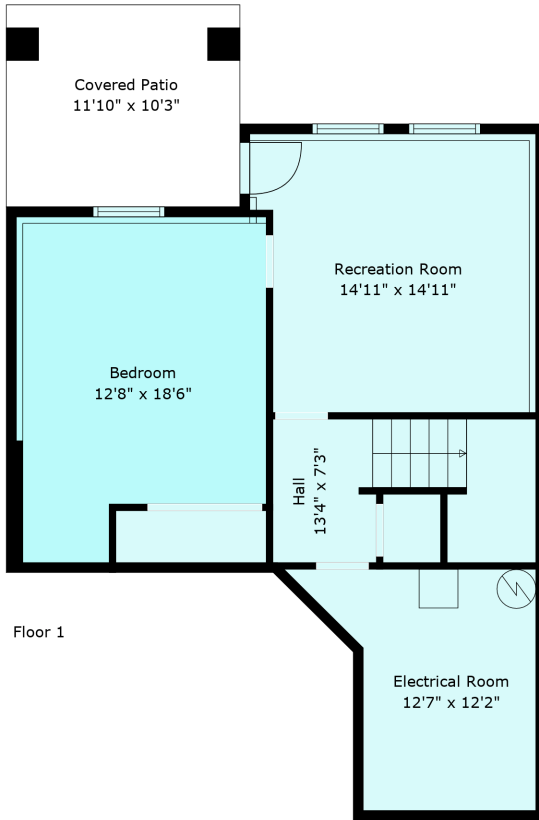

46973 Sylvan Dr

Sabrina Vandenberg PREC
sabrina@chilliwackproperties.net

Floor 1

Floor 2

Floor 3

Estimated Areas:
Below Main: 716 sq. ft (Unfinished)
Main Floor: 716 sq. ft
Above Main: 889 sq. ft
Total: 2308 Sq. Ft

46973 Sylvan Dr

Sabrina Vandenberg PREC
sabrina@chilliwackproperties.net

Estimated Areas:

Below Main: 716 sq. ft (Unfinished)

Main Floor: 716 sq. ft

Above Main: 889 sq. ft

Total: 2308 Sq. Ft

46973 Sylvan Dr

Sabrina Vandenberg PREC
sabrina@chilliwackproperties.net

Estimated Areas:

Below Main: 716 sq. ft (Unfinished)

Main Floor: 716 sq. ft

Above Main: 889 sq. ft

Total: 2308 Sq. Ft

46973 Sylvan Dr

Sabrina Vandenberg PREC
sabrina@chilliwackproperties.net

Estimated Areas:

Below Main: 716 sq. ft (Unfinished)

Main Floor: 716 sq. ft

Above Main: 889 sq. ft

Total: 2308 Sq. Ft