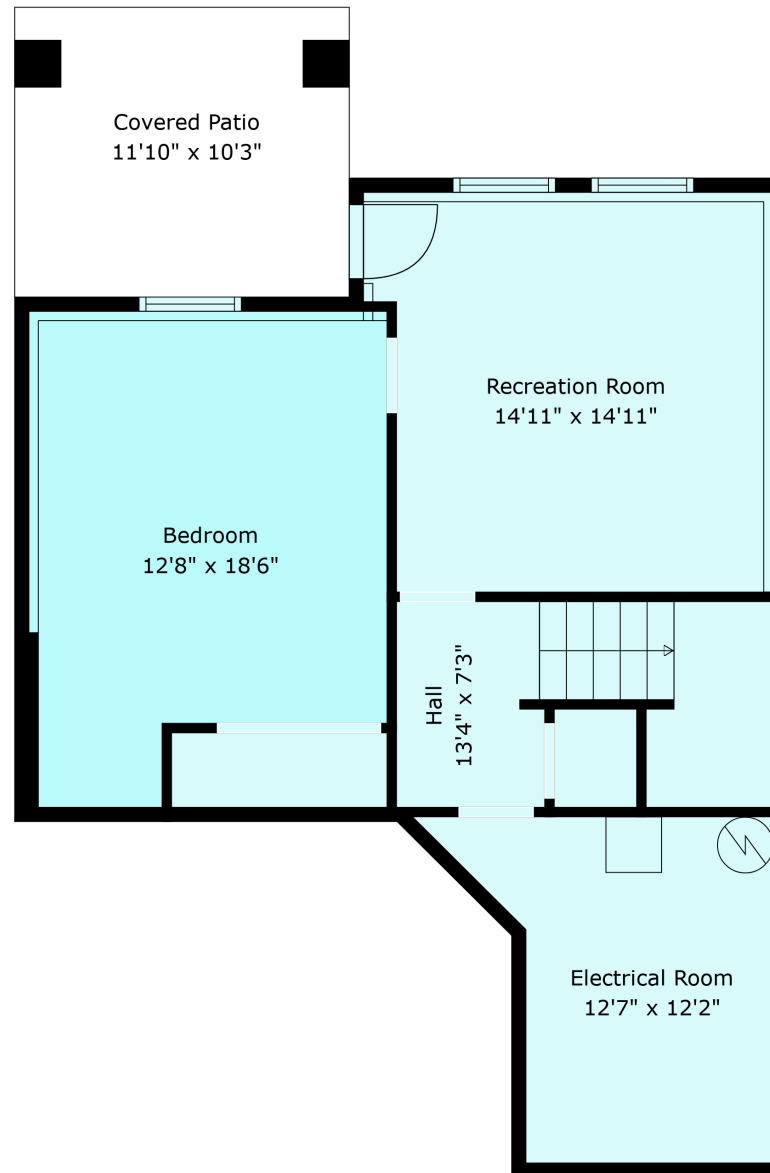

46973 Sylvan Dr

Sabrina Vandenberg PREC
sabrina@chilliwackproperties.net

Floor 1

Floor 2

Floor 3

Estimated Areas:
Below Main: 716 sq. ft (Unfinished)
Main Floor: 716 sq. ft
Above Main: 889 sq. ft
Total: 2308 Sq. Ft

46973 Sylvan Dr

Sabrina Vandenberg PREC
sabrina@chilliwackproperties.net

Estimated Areas:

Below Main: 716 sq. ft (Unfinished)

Main Floor: 716 sq. ft

Above Main: 889 sq. ft

Total: 2308 Sq. Ft

46973 Sylvan Dr

Sabrina Vandenberg PREC
sabrina@chilliwackproperties.net

Estimated Areas:

Below Main: 716 sq. ft (Unfinished)

Main Floor: 716 sq. ft

Above Main: 889 sq. ft

Total: 2308 Sq. Ft

46973 Sylvan Dr

Sabrina Vandenberg PREC
sabrina@chilliwackproperties.net

Estimated Areas:

Below Main: 716 sq. ft (Unfinished)

Main Floor: 716 sq. ft

Above Main: 889 sq. ft

Total: 2308 Sq. Ft