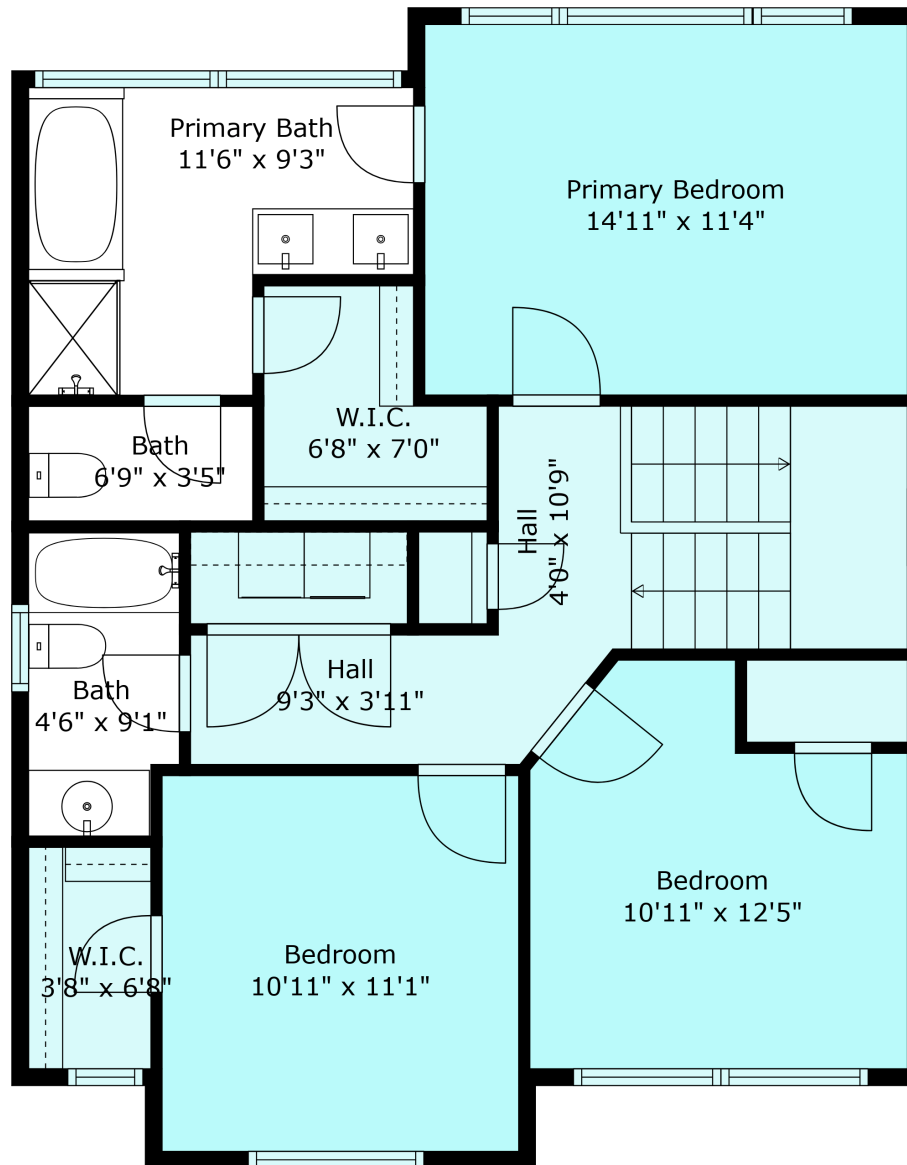

46973 Sylvan Dr

Sabrina Vandenberg PREC
sabrina@chilliwackproperties.net

Floor 1

Floor 2

Floor 3

Estimated Areas:
Below Main: 716 sq. ft (Unfinished)
Main Floor: 716 sq. ft
Above Main: 889 sq. ft
Total: 2308 Sq. Ft

46973 Sylvan Dr

Sabrina Vandenberg PREC
sabrina@chilliwackproperties.net

Estimated Areas:

Below Main: 716 sq. ft (Unfinished)

Main Floor: 716 sq. ft

Above Main: 889 sq. ft

Total: 2308 Sq. Ft

46973 Sylvan Dr

Sabrina Vandenberg PREC
sabrina@chilliwackproperties.net

Estimated Areas:

Below Main: 716 sq. ft (Unfinished)

Main Floor: 716 sq. ft

Above Main: 889 sq. ft

Total: 2308 Sq. Ft

46973 Sylvan Dr

Sabrina Vandenberg PREC
sabrina@chilliwackproperties.net

Estimated Areas:

Below Main: 716 sq. ft (Unfinished)

Main Floor: 716 sq. ft

Above Main: 889 sq. ft

Total: 2308 Sq. Ft