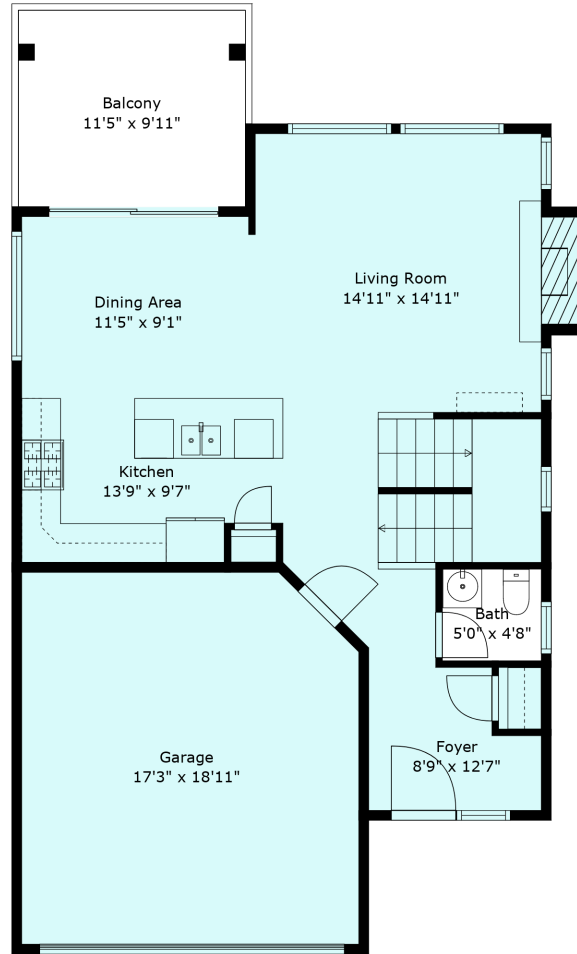

46973 Sylvan Dr

Sabrina Vandenberg PREC
sabrina@chilliwackproperties.net

Floor 1

Floor 2

Floor 3

Estimated Areas:
Below Main: 716 sq. ft (Unfinished)
Main Floor: 716 sq. ft
Above Main: 889 sq. ft
Total: 2308 Sq. Ft

46973 Sylvan Dr

Sabrina Vandenberg PREC
sabrina@chilliwackproperties.net

Estimated Areas:

Below Main: 716 sq. ft (Unfinished)

Main Floor: 716 sq. ft

Above Main: 889 sq. ft

Total: 2308 Sq. Ft

46973 Sylvan Dr

Sabrina Vandenberg PREC
sabrina@chilliwackproperties.net

Estimated Areas:

Below Main: 716 sq. ft (Unfinished)

Main Floor: 716 sq. ft

Above Main: 889 sq. ft

Total: 2308 Sq. Ft

46973 Sylvan Dr

Sabrina Vandenberg PREC
sabrina@chilliwackproperties.net

Estimated Areas:

Below Main: 716 sq. ft (Unfinished)

Main Floor: 716 sq. ft

Above Main: 889 sq. ft

Total: 2308 Sq. Ft