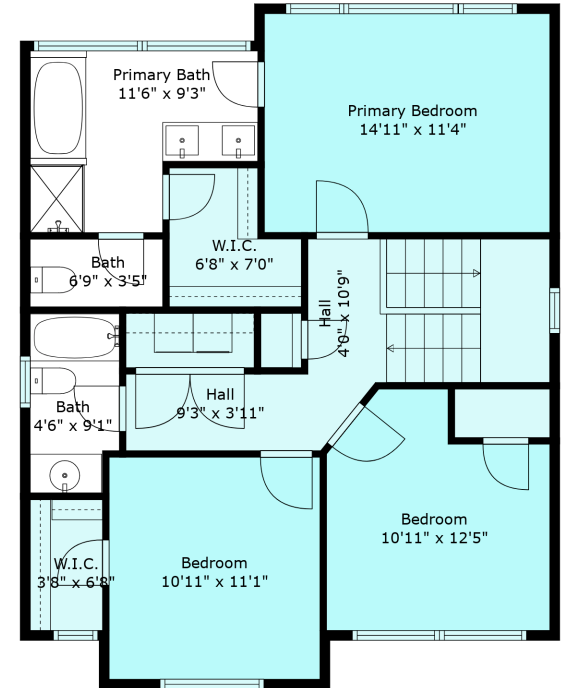

46973 Sylvan Dr

Sabrina Vandenberg PREC
sabrina@chilliwackproperties.net

Floor 1

Floor 2

Floor 3

Estimated Areas:
Below Main: 716 sq. ft (Unfinished)
Main Floor: 716 sq. ft
Above Main: 889 sq. ft
Total: 2308 Sq. Ft

46973 Sylvan Dr

Sabrina Vandenberg PREC
sabrina@chilliwackproperties.net

Estimated Areas:

Below Main: 716 sq. ft (Unfinished)

Main Floor: 716 sq. ft

Above Main: 889 sq. ft

Total: 2308 Sq. Ft

46973 Sylvan Dr

Sabrina Vandenberg PREC
sabrina@chilliwackproperties.net

Estimated Areas:

Below Main: 716 sq. ft (Unfinished)

Main Floor: 716 sq. ft

Above Main: 889 sq. ft

Total: 2308 Sq. Ft

46973 Sylvan Dr

Sabrina Vandenberg PREC
sabrina@chilliwackproperties.net

Estimated Areas:

Below Main: 716 sq. ft (Unfinished)

Main Floor: 716 sq. ft

Above Main: 889 sq. ft

Total: 2308 Sq. Ft