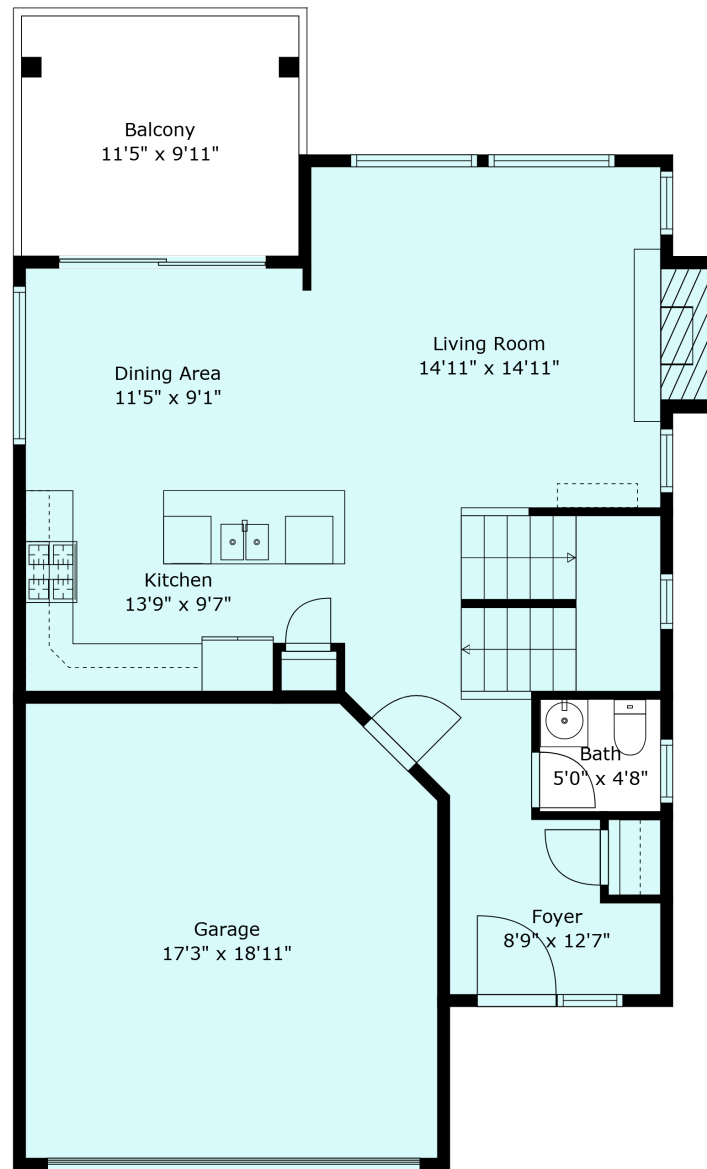

46973 Sylvan Dr

Sabrina Vandenberg PREC
sabrina@chilliwackproperties.net

Floor 1

Floor 2

Floor 3

Estimated Areas:
Below Main: 716 sq. ft (Unfinished)
Main Floor: 716 sq. ft
Above Main: 889 sq. ft
Total: 2308 Sq. Ft

46973 Sylvan Dr

Sabrina Vandenberg PREC
sabrina@chilliwackproperties.net

Estimated Areas:

Below Main: 716 sq. ft (Unfinished)

Main Floor: 716 sq. ft

Above Main: 889 sq. ft

Total: 2308 Sq. Ft

46973 Sylvan Dr

Sabrina Vandenberg PREC
sabrina@chilliwackproperties.net

Estimated Areas:

Below Main: 716 sq. ft (Unfinished)

Main Floor: 716 sq. ft

Above Main: 889 sq. ft

Total: 2308 Sq. Ft

46973 Sylvan Dr

Sabrina Vandenberg PREC
sabrina@chilliwackproperties.net

Estimated Areas:

Below Main: 716 sq. ft (Unfinished)

Main Floor: 716 sq. ft

Above Main: 889 sq. ft

Total: 2308 Sq. Ft