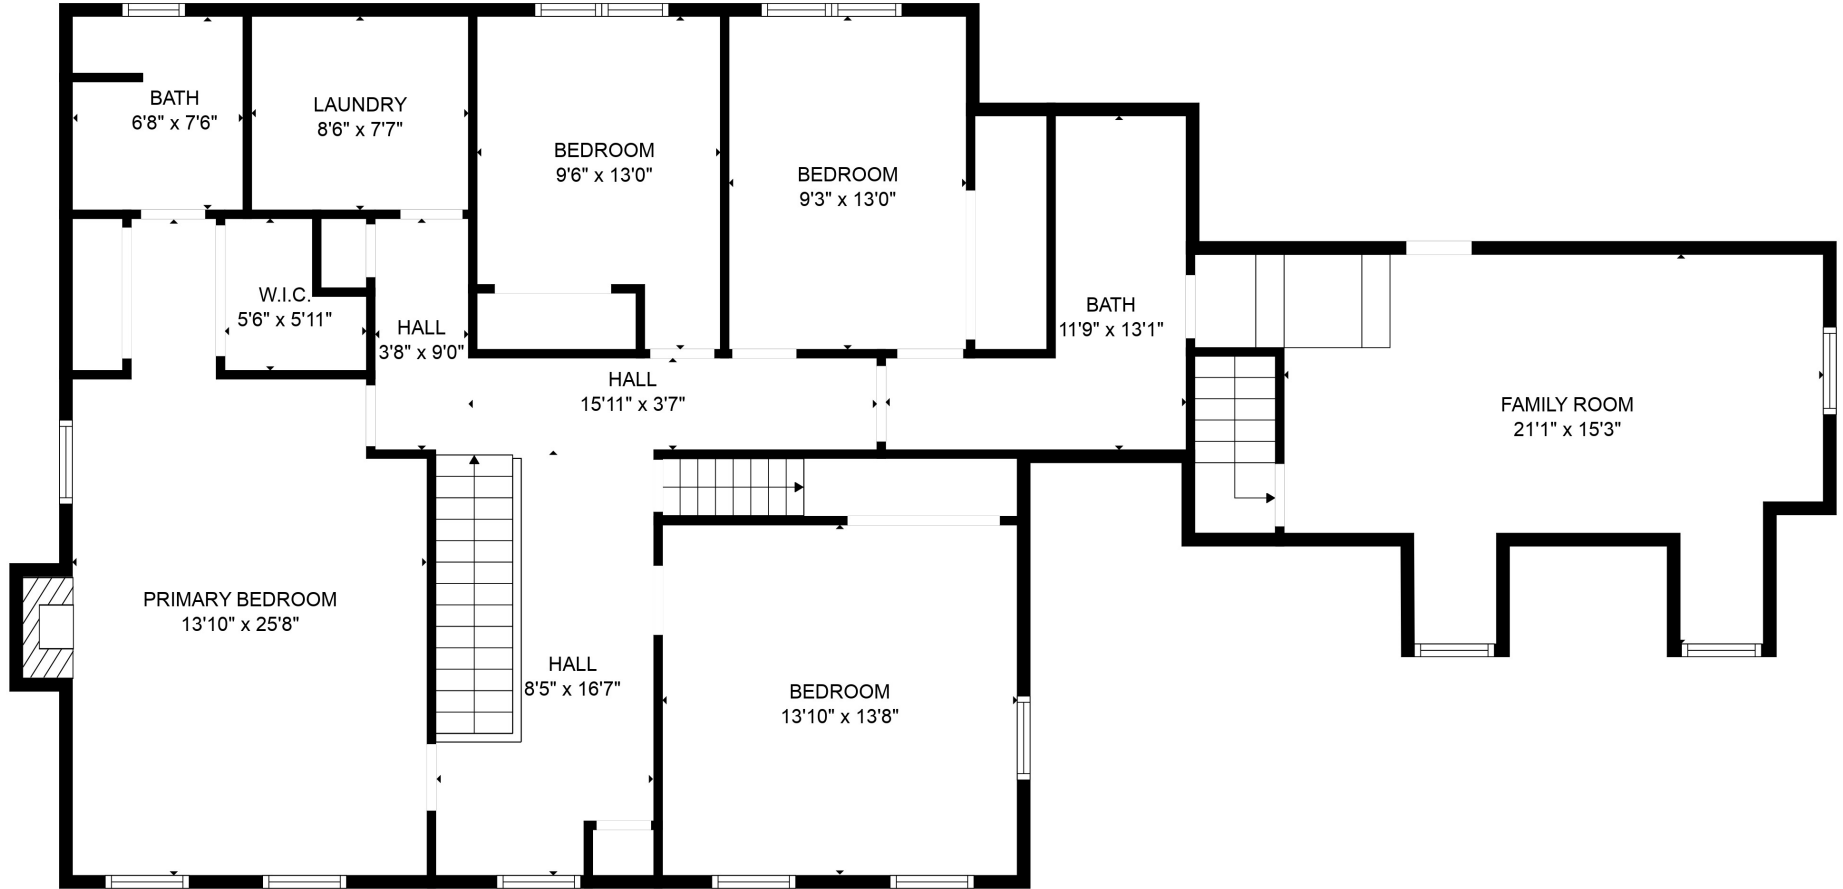

FLOOR 2

FLOOR 1

FLOOR 3

Total scanned area: 4702 sq. ft

SIZES AND DIMENSIONS ARE APPROXIMATE. ACTUAL MAY VARY.

Total scanned area: 4702 sq. ft

SIZES AND DIMENSIONS ARE APPROXIMATE. ACTUAL MAY VARY.

Total scanned area: 4702 sq. ft

SIZES AND DIMENSIONS ARE APPROXIMATE. ACTUAL MAY VARY.

Total scanned area: 4702 sq. ft

SIZES AND DIMENSIONS ARE APPROXIMATE. ACTUAL MAY VARY.