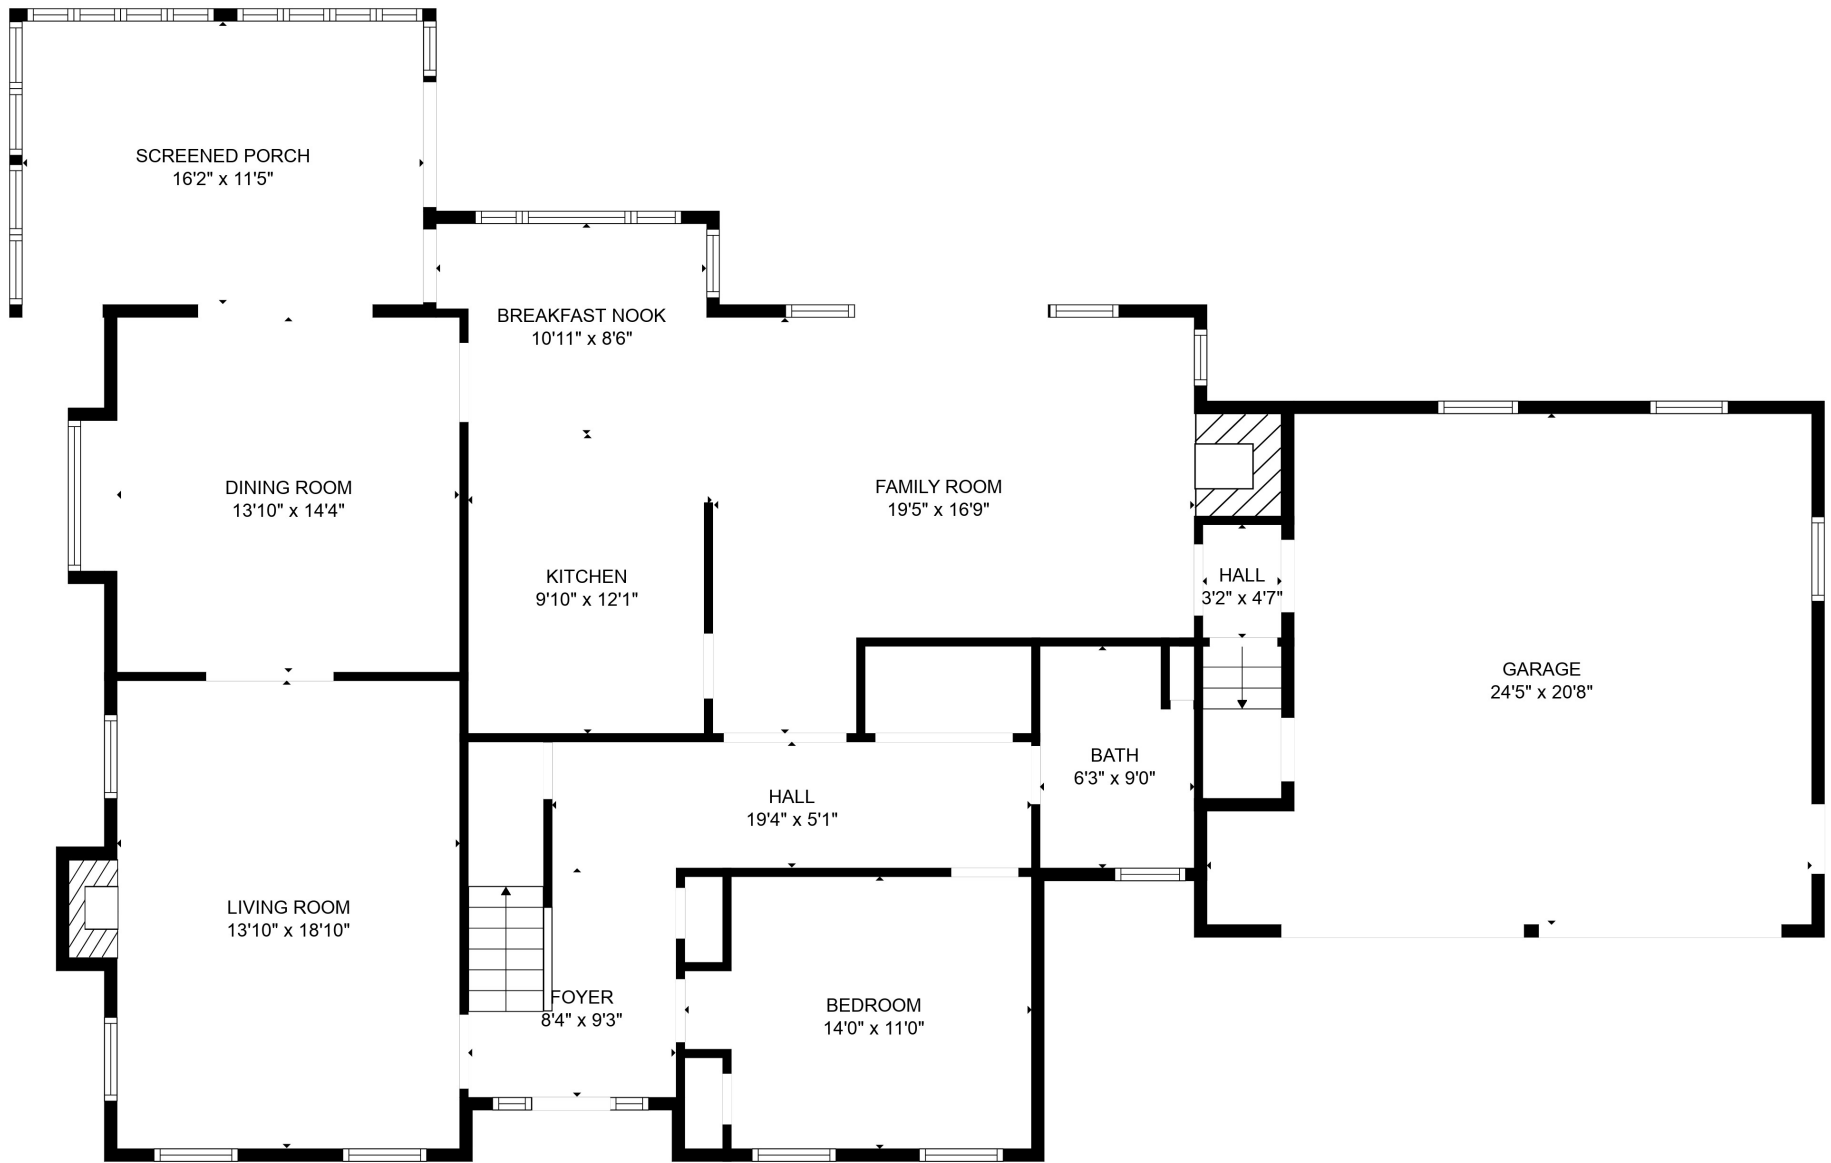

FLOOR 2

FLOOR 1

FLOOR 3

Total scanned area: 4702 sq. ft

SIZES AND DIMENSIONS ARE APPROXIMATE. ACTUAL MAY VARY.

Total scanned area: 4702 sq. ft

SIZES AND DIMENSIONS ARE APPROXIMATE. ACTUAL MAY VARY.

Total scanned area: 4702 sq. ft

SIZES AND DIMENSIONS ARE APPROXIMATE. ACTUAL MAY VARY.

Total scanned area: 4702 sq. ft

SIZES AND DIMENSIONS ARE APPROXIMATE. ACTUAL MAY VARY.