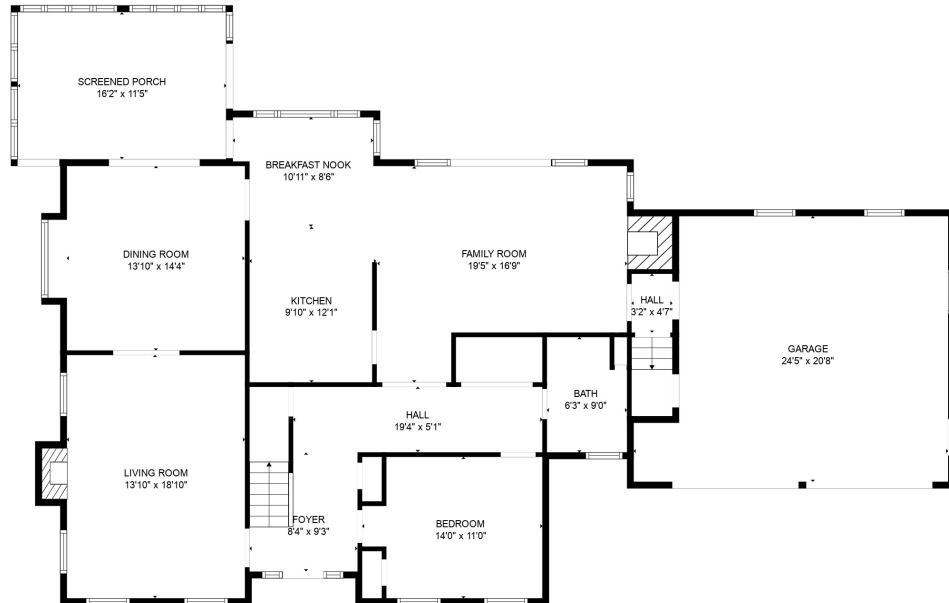

FLOOR 2

FLOOR 1

FLOOR 3

Total scanned area: 4702 sq. ft

SIZES AND DIMENSIONS ARE APPROXIMATE. ACTUAL MAY VARY.

Total scanned area: 4702 sq. ft

SIZES AND DIMENSIONS ARE APPROXIMATE. ACTUAL MAY VARY.

Total scanned area: 4702 sq. ft

SIZES AND DIMENSIONS ARE APPROXIMATE. ACTUAL MAY VARY.

Total scanned area: 4702 sq. ft

SIZES AND DIMENSIONS ARE APPROXIMATE. ACTUAL MAY VARY.