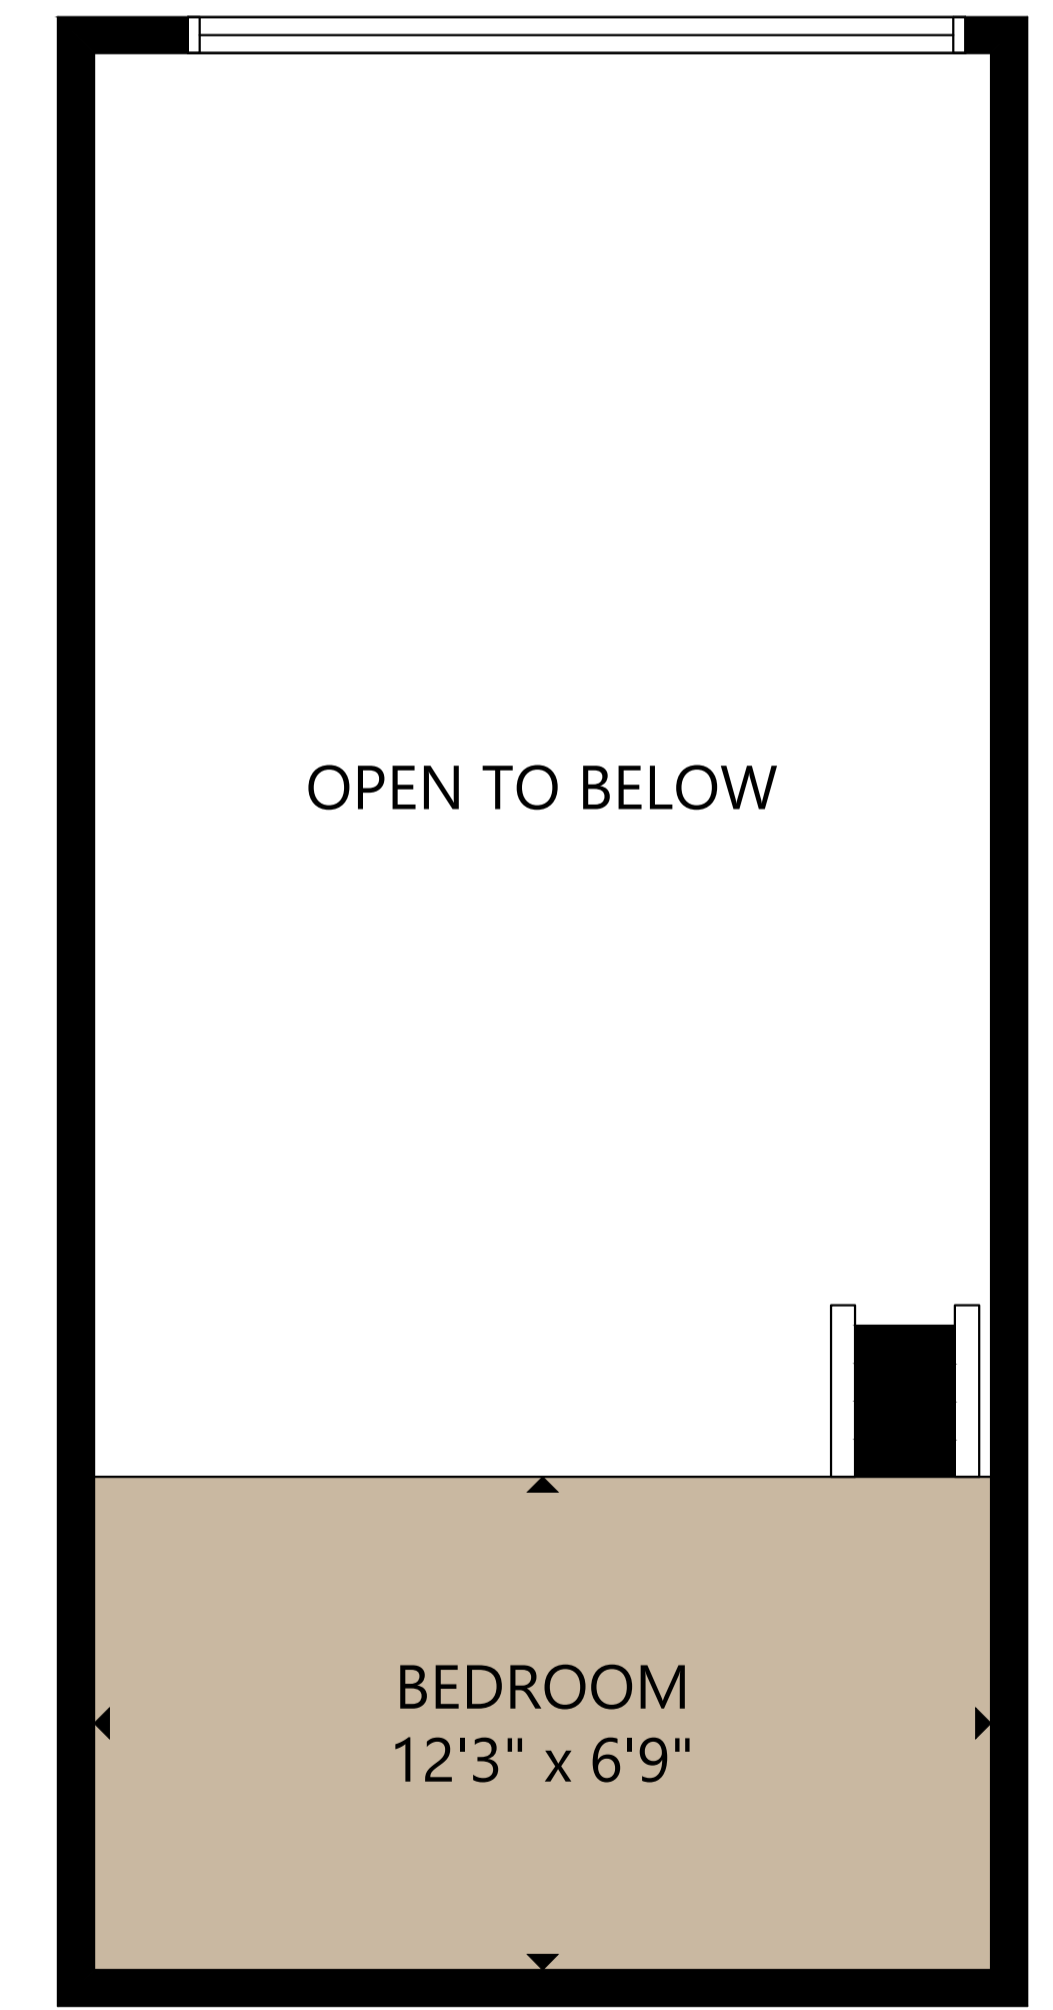

FLOOR 1

FLOOR 2

LOFT

GROSS INTERNAL AREA
 TOTAL: 2,575 sq ft
 FLOOR 1: 917 sq ft, FLOOR 2: 1,576 sq ft
 LOFT: 82 sq ft
 EXCLUDED AREA: GARAGE: 616 sq ft
 SIZE AND DIMENSIONS ARE APPROXIMATE, ACTUAL MAY VARY.