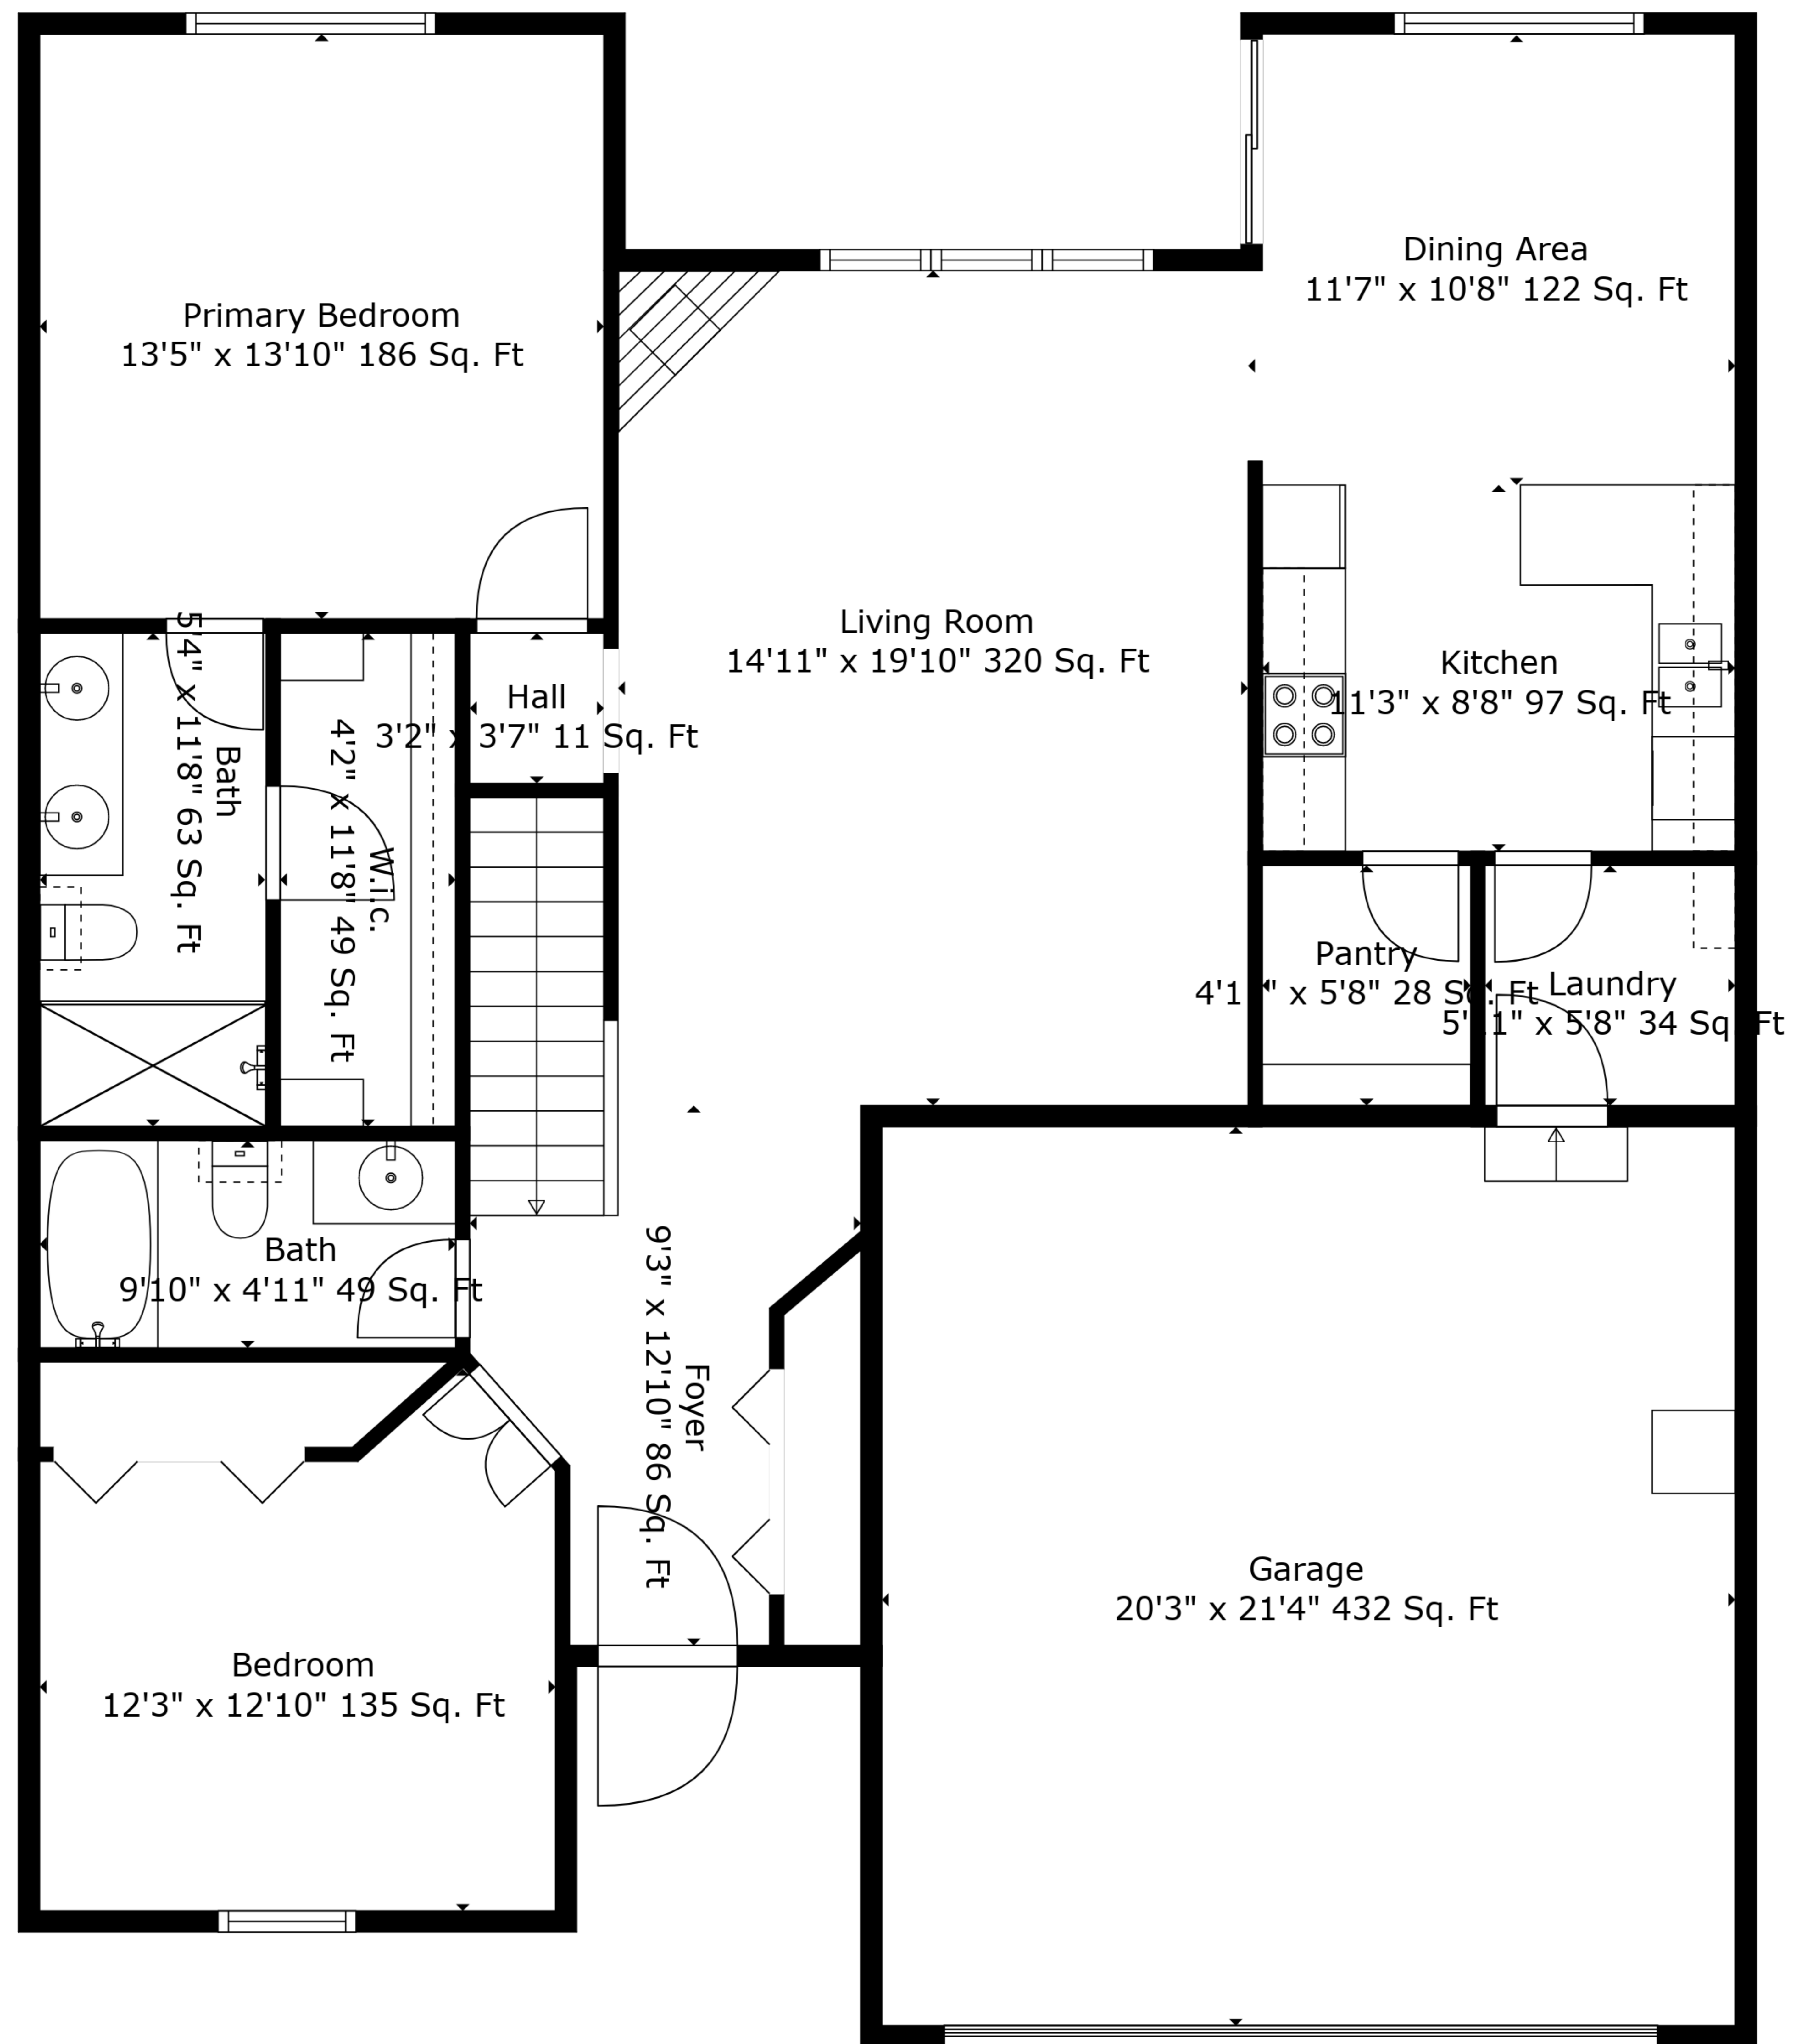

TOTAL: 1263 sq. ft
BELOW GROUND: 0 sq. ft, FLOOR 2: 1263 sq. ft
EXCLUDED AREAS: BASEMENT: 1261 sq. ft, GARAGE: 432 sq. ft

Measurements Are Deemed Highly Reliable But Not Guaranteed.

TOTAL: 1263 sq. ft

BELOW GROUND: 0 sq. ft, FLOOR 2: 1263 sq. ft
 EXCLUDED AREAS: BASEMENT: 1261 sq. ft, GARAGE: 432 sq. ft

Measurements Are Deemed Highly Reliable But Not Guaranteed.

Floor 1

Floor 2

TOTAL: 1263 sq. ft
 BELOW GROUND: 0 sq. ft, FLOOR 2: 1263 sq. ft
 EXCLUDED AREAS: BASEMENT: 1261 sq. ft, GARAGE: 432 sq. ft

Measurements Are Deemed Highly Reliable But Not Guaranteed.