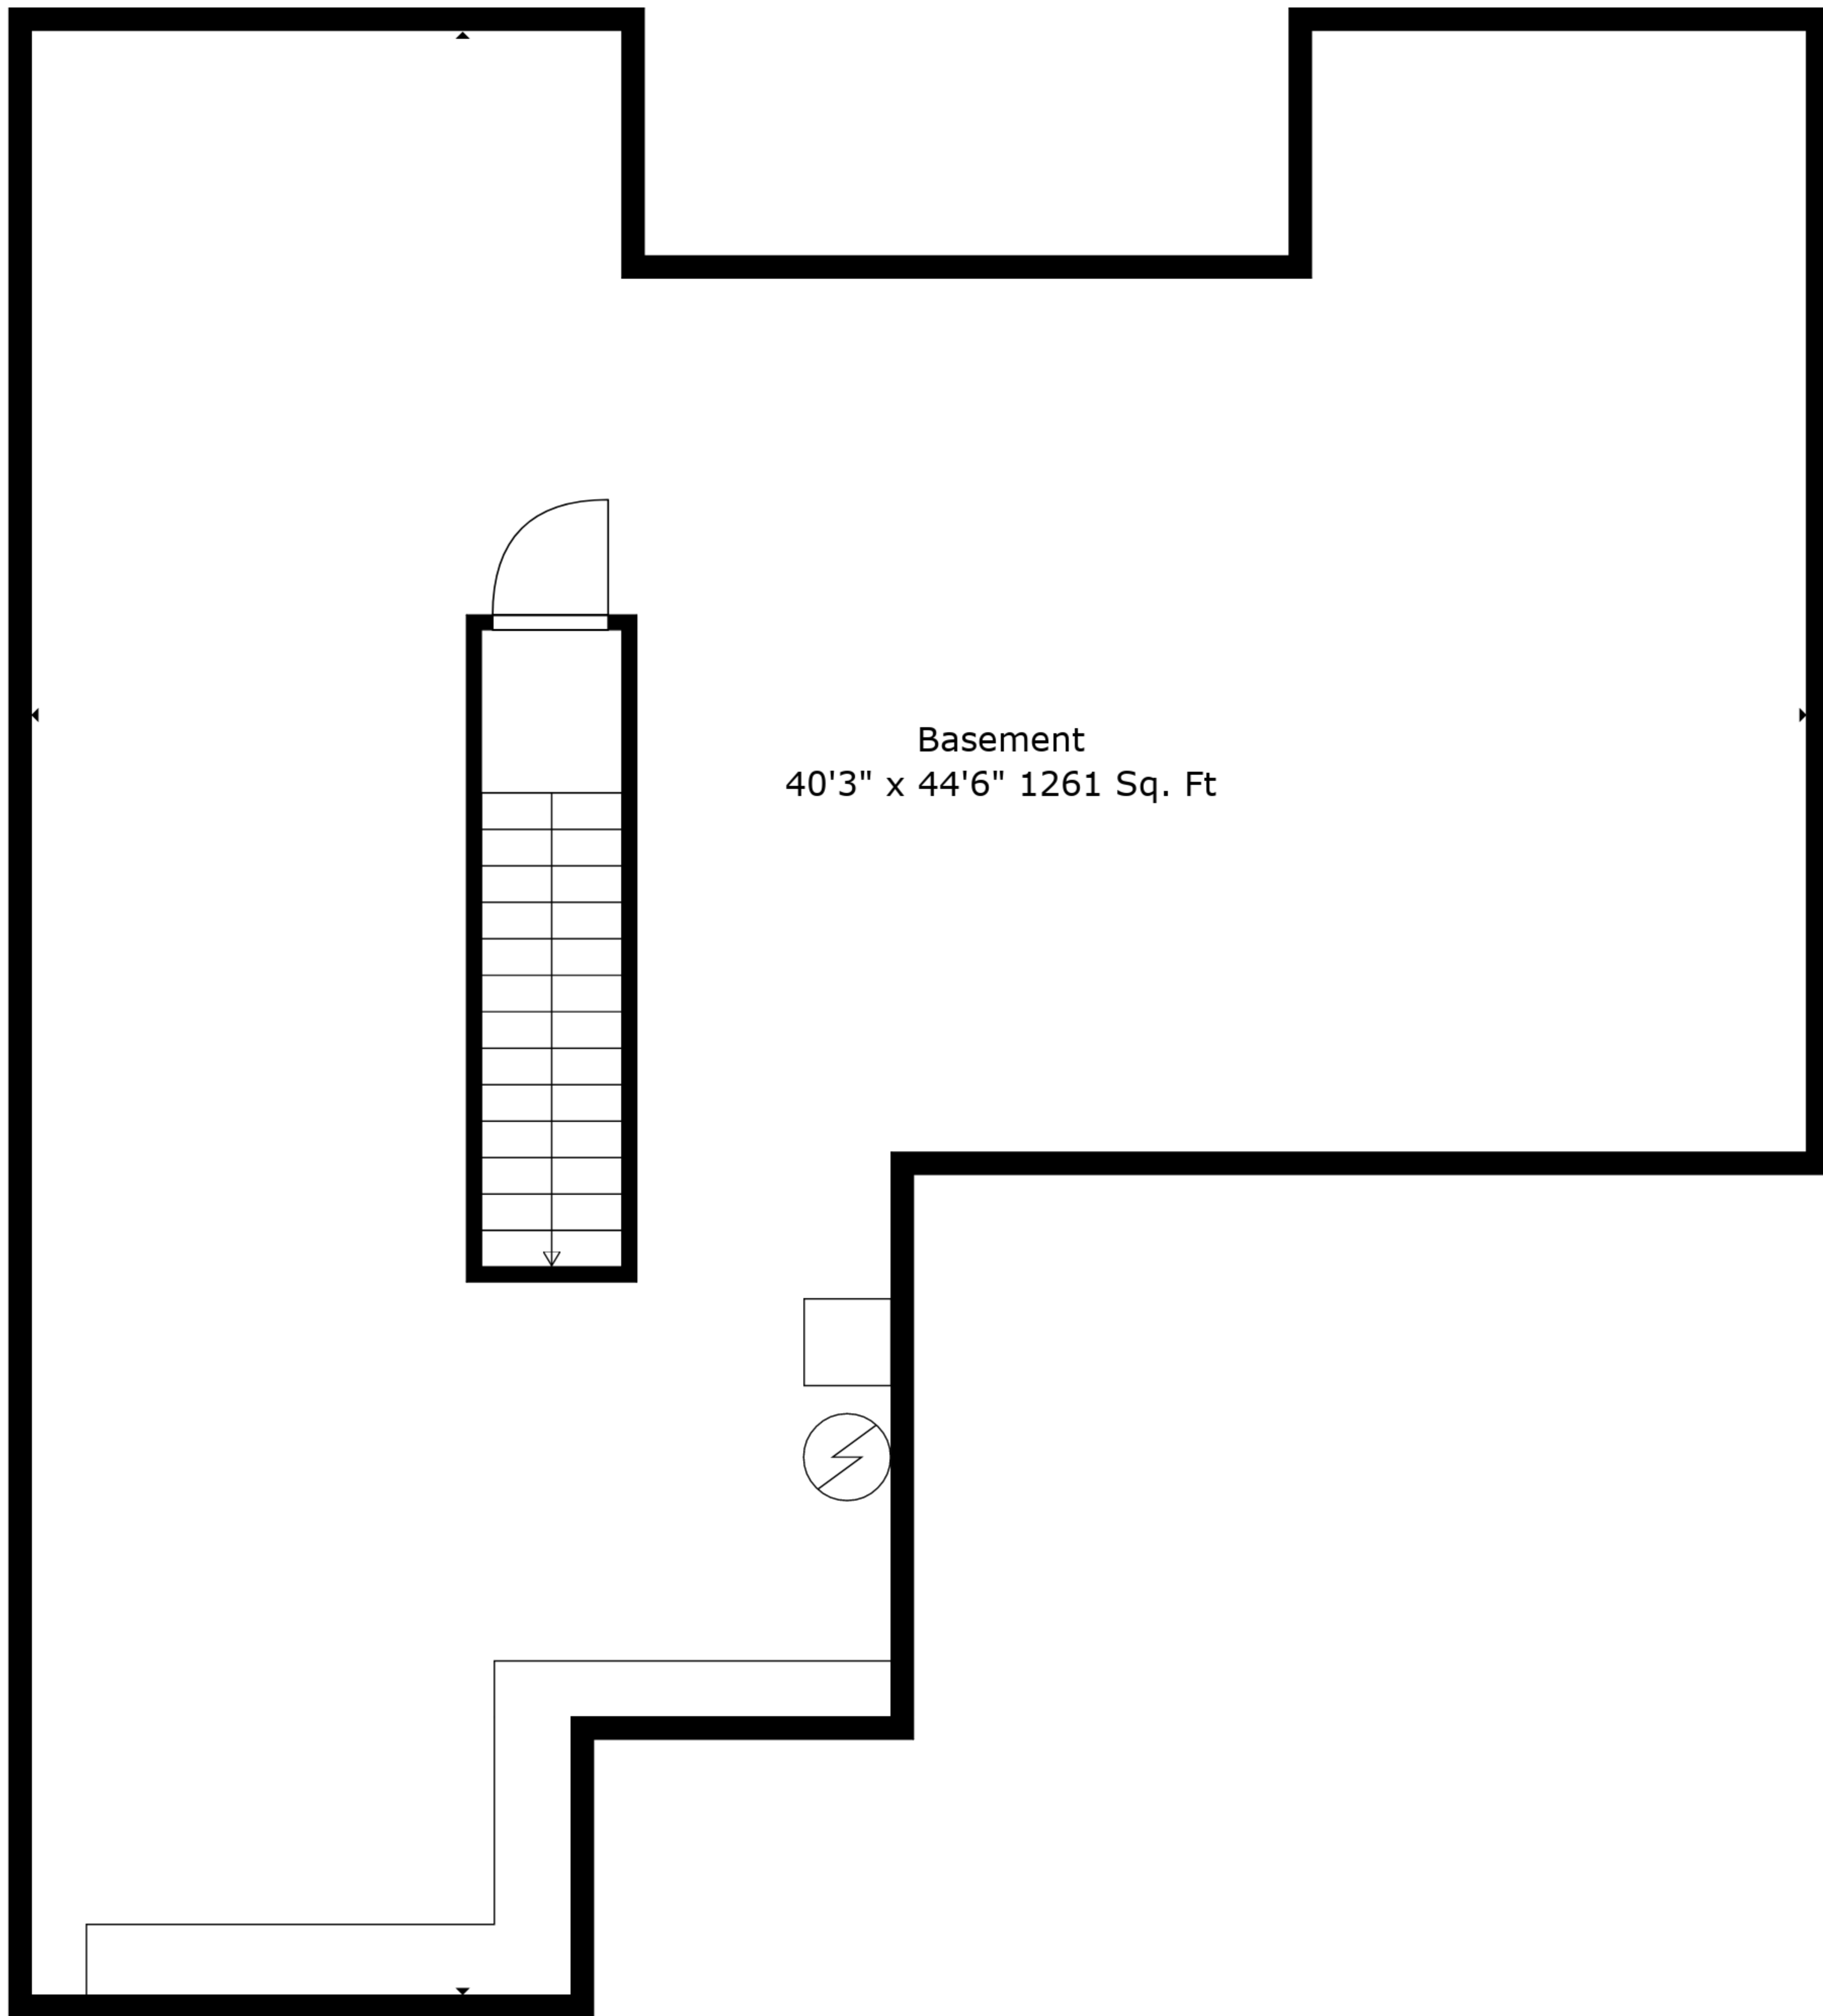

TOTAL: 1263 sq. ft
BELOW GROUND: 0 sq. ft, FLOOR 2: 1263 sq. ft
EXCLUDED AREAS: BASEMENT: 1261 sq. ft, GARAGE: 432 sq. ft

Measurements Are Deemed Highly Reliable But Not Guaranteed.

TOTAL: 1263 sq. ft

BELOW GROUND: 0 sq. ft, FLOOR 2: 1263 sq. ft
 EXCLUDED AREAS: BASEMENT: 1261 sq. ft, GARAGE: 432 sq. ft

Measurements Are Deemed Highly Reliable But Not Guaranteed.

Floor 1

Floor 2

TOTAL: 1263 sq. ft
 BELOW GROUND: 0 sq. ft, FLOOR 2: 1263 sq. ft
 EXCLUDED AREAS: BASEMENT: 1261 sq. ft, GARAGE: 432 sq. ft

Measurements Are Deemed Highly Reliable But Not Guaranteed.