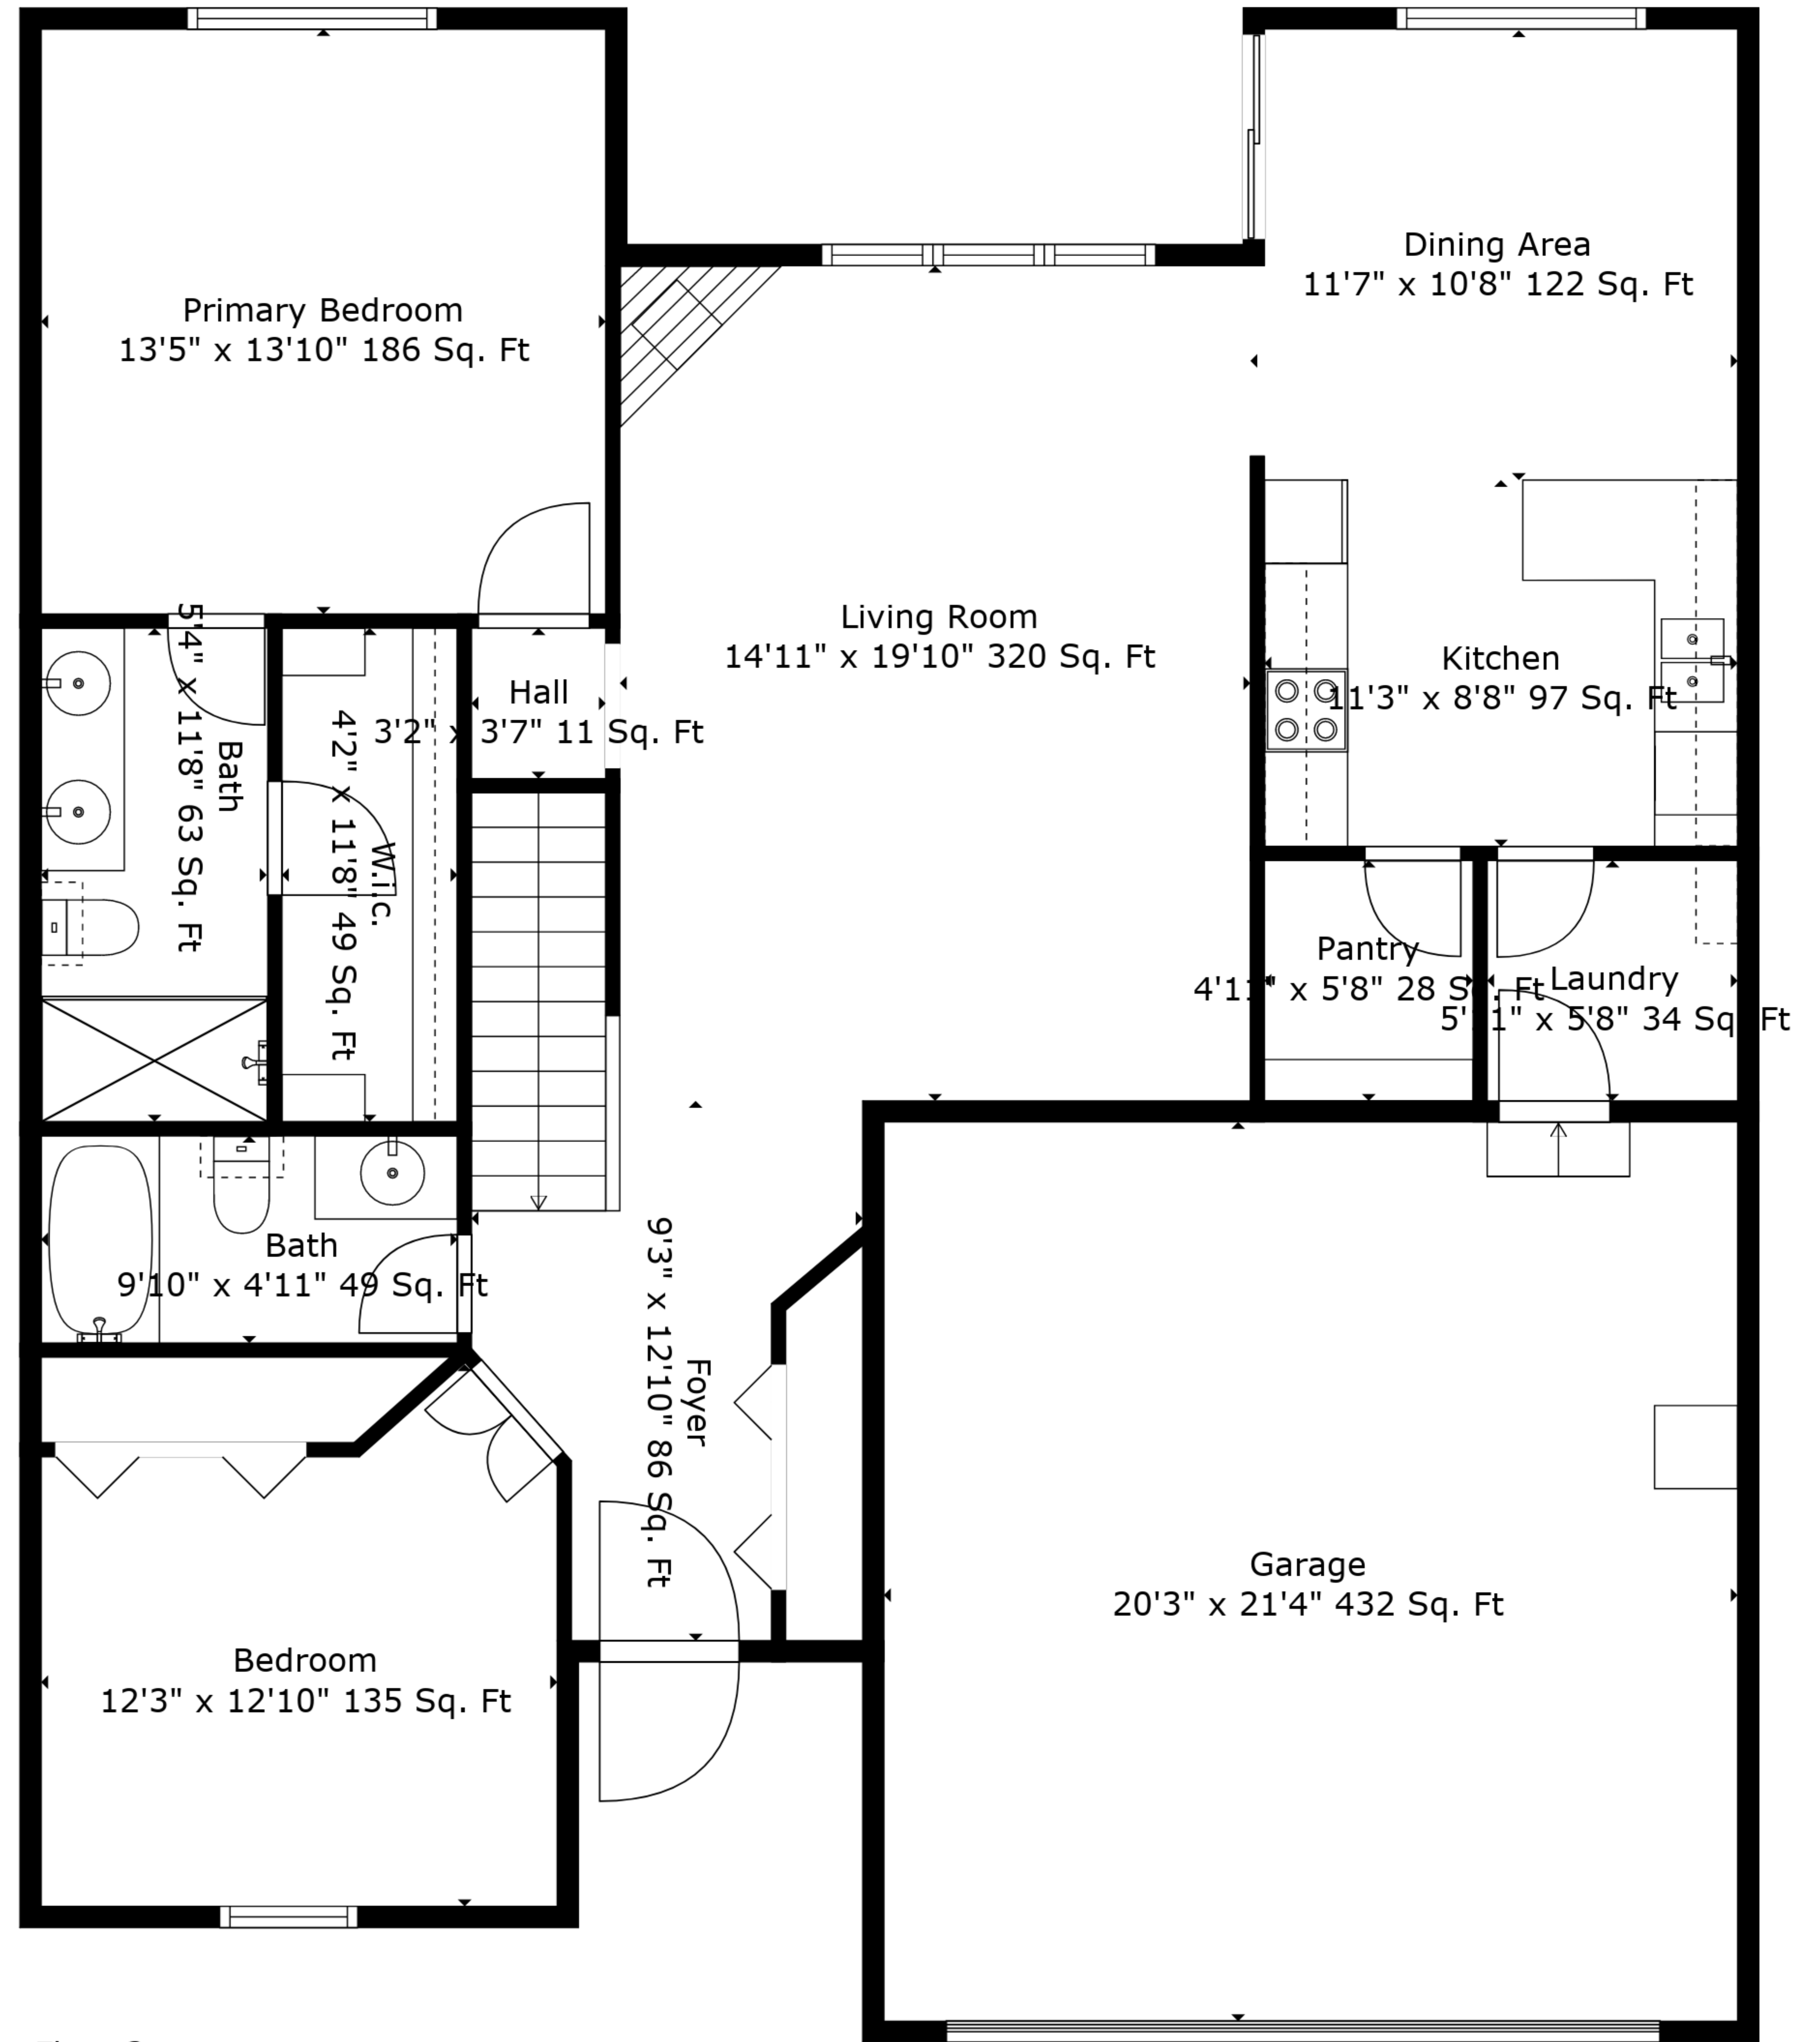

TOTAL: 1263 sq. ft
BELOW GROUND: 0 sq. ft, FLOOR 2: 1263 sq. ft
EXCLUDED AREAS: BASEMENT: 1261 sq. ft, GARAGE: 432 sq. ft

Measurements Are Deemed Highly Reliable But Not Guaranteed.

TOTAL: 1263 sq. ft

BELOW GROUND: 0 sq. ft, FLOOR 2: 1263 sq. ft
 EXCLUDED AREAS: BASEMENT: 1261 sq. ft, GARAGE: 432 sq. ft

Measurements Are Deemed Highly Reliable But Not Guaranteed.

Floor 1

Floor 2

TOTAL: 1263 sq. ft
 BELOW GROUND: 0 sq. ft, FLOOR 2: 1263 sq. ft
 EXCLUDED AREAS: BASEMENT: 1261 sq. ft, GARAGE: 432 sq. ft

Measurements Are Deemed Highly Reliable But Not Guaranteed.