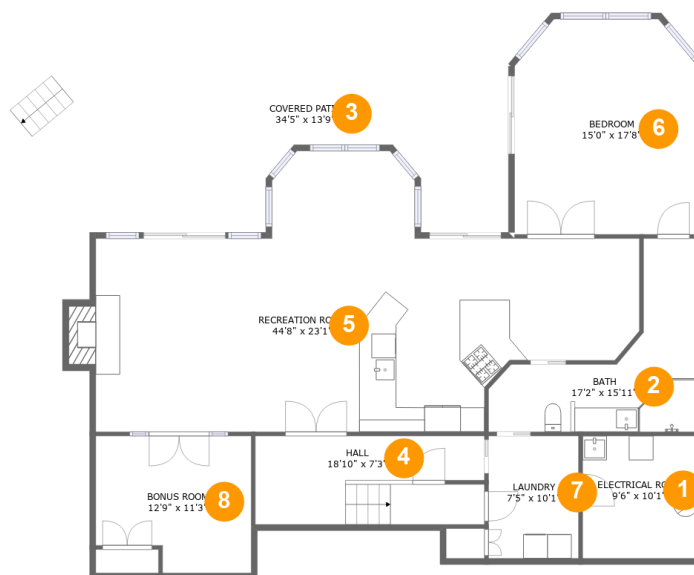

2340 Kemp Ford Road, Union Hall, Franklin County, Virginia, United States, 24176

Room dimensions

Floor 1

Total sqft: 2121

Living area: 1610

#		Dimensions	sqft	Counted as living area
1	Room	9'6" x 10'1"	95 sq. ft	No
2	Bath	17'2" x 15'11"	143 sq. ft	Yes
3	Outdoor	34'5" x 13'9"	392 sq. ft	No
4	Hall	18'10" x 7'3"	135 sq. ft	Yes
5	Recreation Room	44'8" x 23'1"	726 sq. ft	Yes
6	Bedroom	15'0" x 17'8"	254 sq. ft	Yes
7	Utility	7'5" x 10'1"	75 sq. ft	Yes
8	Room	12'9" x 11'3"	132 sq. ft	Yes