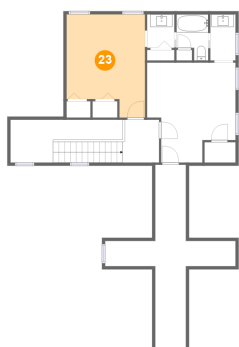

23 Floor 3 - Bedroom

Dimensions: 12'5" x 16'4"
Area: 179 sq. ft
Counted as living area: Yes

Heated: Yes
Finished: Yes
Enclosed: Yes
Contiguous: Yes
Permitted: Yes
Wet space: No
Addition: No
Conversion: No