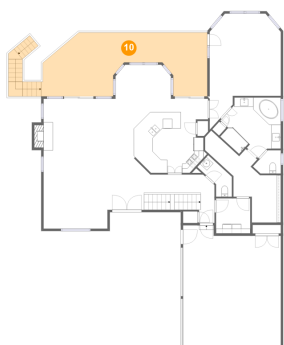

10 Floor 2 - Outdoor

Dimensions: 34'8" x 13'5"
Area: 415 sq. ft
Counted as living area: No

Heated: No
Finished: No
Enclosed: No
Contiguous: Yes
Permitted: Yes
Wet space: No
Addition: No
Conversion: No