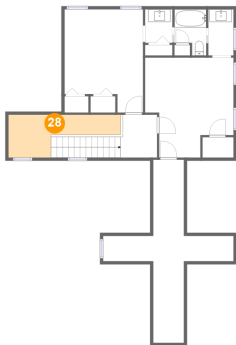

Dimensions: 5'9" x 6'9"
Area: 80 sq. ft
Counted as living area: Yes

Heated: Yes
Finished: Yes
Enclosed: Yes
Contiguous: Yes
Permitted: Yes
Wet space: No
Addition: No
Conversion: No

28 Floor 3 - Open To Below