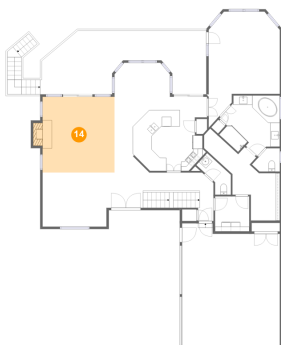

14 Floor 2 - Living Room

Dimensions: 15'3" x 16'0"
Area: 254 sq. ft
Counted as living area: Yes

Heated: Yes
Finished: Yes
Enclosed: Yes
Contiguous: Yes
Permitted: Yes
Wet space: No
Addition: No
Conversion: No