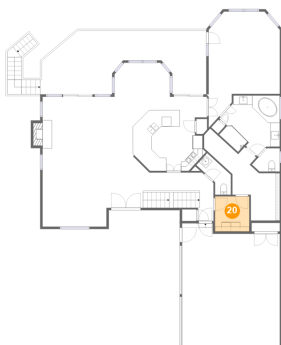

20 Floor 2 - Utility

Dimensions: 7'3" x 7'5"
Area: 54 sq. ft
Counted as living area: Yes

Heated: Yes
Finished: Yes
Enclosed: Yes
Contiguous: Yes
Permitted: Yes
Wet space: No
Addition: No
Conversion: No