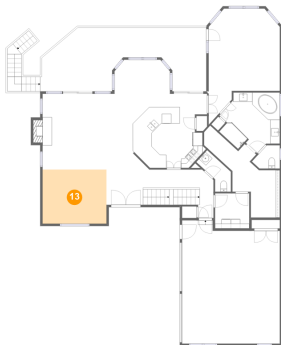

13 Floor 2 - Dining Room

Dimensions: 13'6" x 11'5"
Area: 155 sq. ft
Counted as living area: Yes

Heated: Yes
Finished: Yes
Enclosed: Yes
Contiguous: Yes
Permitted: Yes
Wet space: No
Addition: No
Conversion: No