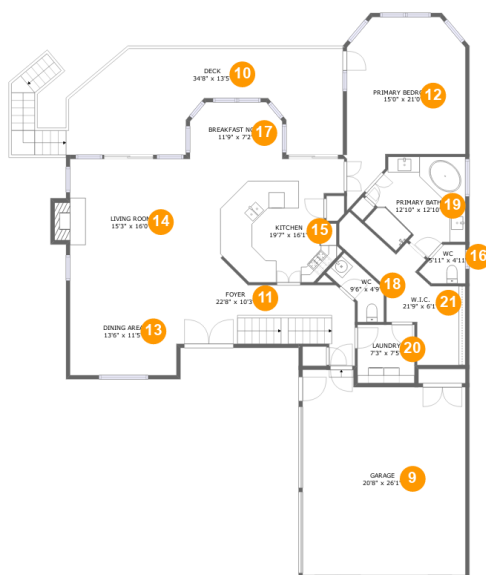

2340 Kemp Ford Road, Union Hall, Franklin County, Virginia, United States, 24176

Room dimensions

Floor 1

Total sqft: 2121

Living area: 1610

#		Dimensions	sqft	Counted as living area
1	Room	9'6" x 10'1"	95 sq. ft	No
2	Bath	17'2" x 15'11"	143 sq. ft	Yes
3	Outdoor	34'5" x 13'9"	392 sq. ft	No
4	Hall	18'10" x 7'3"	135 sq. ft	Yes
5	Recreation Room	44'8" x 23'1"	726 sq. ft	Yes
6	Bedroom	15'0" x 17'8"	254 sq. ft	Yes
7	Utility	7'5" x 10'1"	75 sq. ft	Yes
8	Room	12'9" x 11'3"	132 sq. ft	Yes

2340 Kemp Ford Road, Union Hall, Franklin County, Virginia, United States, 24176

Room dimensions

Floor 2

Total sqft: 2741 Living area: 1754

#		Dimensions	sqft	Counted as living area
9	Garage	20'8" x 26'1"	509 sq. ft	No
10	Outdoor	34'8" x 13'5"	415 sq. ft	No
11	Entry	22'8" x 10'3"	176 sq. ft	Yes
12	Bedroom	15'0" x 21'0"	272 sq. ft	Yes
13	Dining Room	13'6" x 11'5"	155 sq. ft	Yes
14	Living Room	15'3" x 16'0"	254 sq. ft	Yes
15	Kitchen	19'7" x 16'1"	288 sq. ft	Yes
16	Bath	5'11" x 4'11"	23 sq. ft	Yes
17	Nook	11'9" x 7'2"	80 sq. ft	Yes
18	Bath	9'6" x 4'9"	32 sq. ft	Yes
19	Bath	12'10" x 12'10"	128 sq. ft	Yes

Dimensions: 15'3" x 16'0"
Area: 254 sq. ft
Counted as living area: Yes

Heated: Yes
Finished: Yes
Enclosed: Yes
Contiguous: Yes
Permitted: Yes
Wet space: No
Addition: No
Conversion: No

2340 Kemp Ford Road, Union Hall, Franklin County,
Virginia, United States, 24176

Dimensions: 11'9" x 7'2"
Area: 80 sq. ft
Counted as living area: Yes

Heated: Yes
Finished: Yes
Enclosed: Yes
Contiguous: Yes
Permitted: Yes
Wet space: No
Addition: No
Conversion: No

**2340 Kemp Ford Road, Union Hall, Franklin County,
Virginia, United States, 24176**