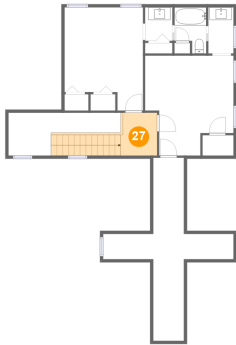

2340 Kemp Ford Road, Union Hall, Franklin County,
Virginia, United States, 24176

27 Floor 3 - Hall

Dimensions: 5'9" x 6'9"
Area: 80 sq. ft
Counted as living area: Yes

Heated: Yes
Finished: Yes
Enclosed: Yes
Contiguous: Yes
Permitted: Yes
Wet space: No
Addition: No
Conversion: No