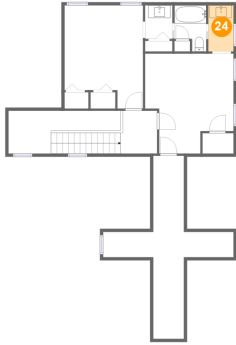

2340 Kemp Ford Road, Union Hall, Franklin County,
Virginia, United States, 24176

24 Floor 3 - Bath

Dimensions: 4'0" x 7'4"
Area: 29 sq. ft
Counted as living area: Yes

Heated: Yes
Finished: Yes
Enclosed: Yes
Contiguous: Yes
Permitted: Yes
Wet space: Yes
Addition: No
Conversion: No