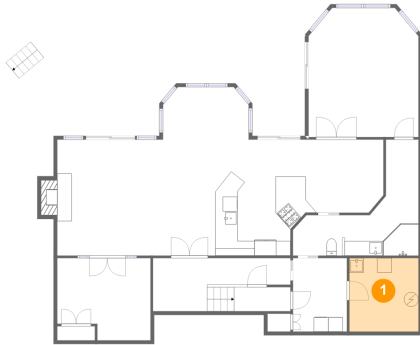

2340 Kemp Ford Road, Union Hall, Franklin County, Virginia, United States, 24176

1 Floor 1 - Room

Dimensions: 9'6" x 10'1"
Area: 95 sq. ft
Counted as living area: No

Heated: No
Finished: No
Enclosed: Yes
Contiguous: Yes
Permitted: Yes
Wet space: No
Addition: No
Conversion: No