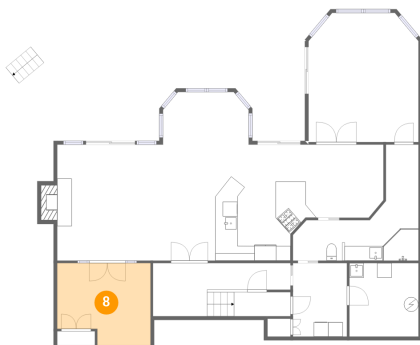

7 Floor 1 - Utility

Dimensions: 7'5" x 10'1"
Area: 75 sq. ft
Counted as living area: Yes

Heated: Yes
Finished: Yes
Enclosed: Yes
Contiguous: Yes
Permitted: Yes
Wet space: No
Addition: No
Conversion: No

8 Floor 1 - Room