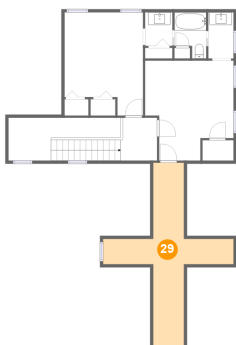

29 Floor 3 - Attic

Dimensions: 20'8" x 29'0"
Area: 205 sq. ft
Counted as living area: No

Heated: No
Finished: No
Enclosed: Yes
Contiguous: Yes
Permitted: Yes
Wet space: No
Addition: No
Conversion: No