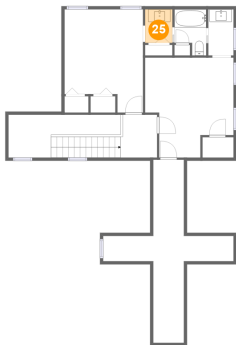

25 Floor 3 - Bath

Dimensions: 4'4" x 5'4"
Area: 23 sq. ft
Counted as living area: Yes

Heated: Yes
Finished: Yes
Enclosed: Yes
Contiguous: Yes
Permitted: Yes
Wet space: Yes
Addition: No
Conversion: No