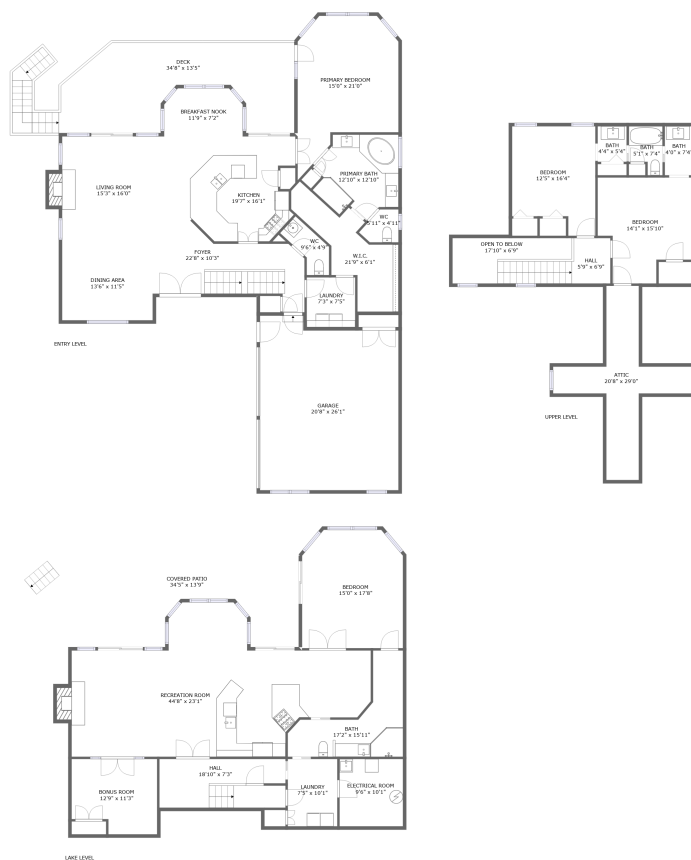

2340 Kemp Ford Road, Union Hall, Franklin County, Virginia, United States, 24176

Property summary

1 Garages   **4** Bedrooms   **3** Bathrooms   **1** Half baths

3 Floors   **4,023** Gross living area sqft   **5,865** Total sqft