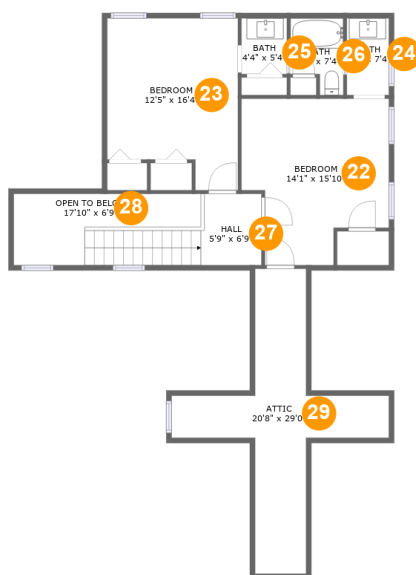

2340 Kemp Ford Road, Union Hall, Franklin County, Virginia, United States, 24176

Room dimensions

Floor 3

Total sqft: 1003 Living area: 659

#		Dimensions	sqft	Counted as living area
22	Bedroom	14'1" x 15'10"	188 sq. ft	Yes
23	Bedroom	12'5" x 16'4"	179 sq. ft	Yes
24	Bath	4'0" x 7'4"	29 sq. ft	Yes
25	Bath	4'4" x 5'4"	23 sq. ft	Yes
26	Bath	5'1" x 7'4"	31 sq. ft	Yes
27	Hall	5'9" x 6'9"	80 sq. ft	Yes
28	Open To Below	17'10" x 6'9"	81 sq. ft	No
29	Attic	20'8" x 29'0"	205 sq. ft	No