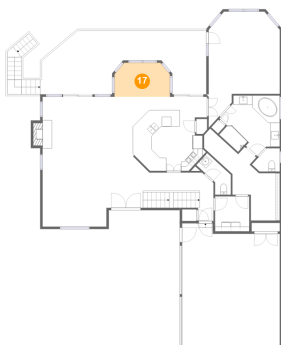

17 Floor 2 - Nook

Dimensions: 11'9" x 7'2"
Area: 80 sq. ft
Counted as living area: Yes

Heated: Yes
Finished: Yes
Enclosed: Yes
Contiguous: Yes
Permitted: Yes
Wet space: No
Addition: No
Conversion: No