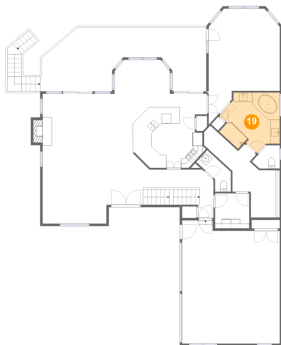

19 Floor 2 - Bath

Dimensions: 12'10" x 12'10"
Area: 128 sq. ft
Counted as living area: Yes

Heated: Yes
Finished: Yes
Enclosed: Yes
Contiguous: Yes
Permitted: Yes
Wet space: Yes
Addition: No
Conversion: No