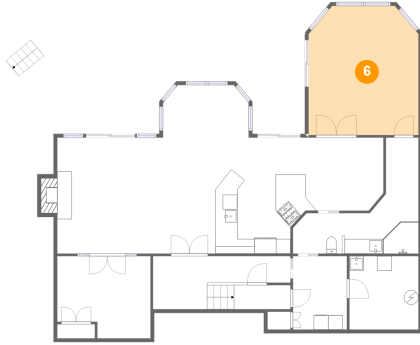

2340 Kemp Ford Road, Union Hall, Franklin County, Virginia, United States, 24176

6 Floor 1 - Bedroom

Dimensions: 15'0" x 17'8"
Area: 254 sq. ft
Counted as living area: Yes

Heated: Yes
Finished: Yes
Enclosed: Yes
Contiguous: Yes
Permitted: Yes
Wet space: No
Addition: No
Conversion: No