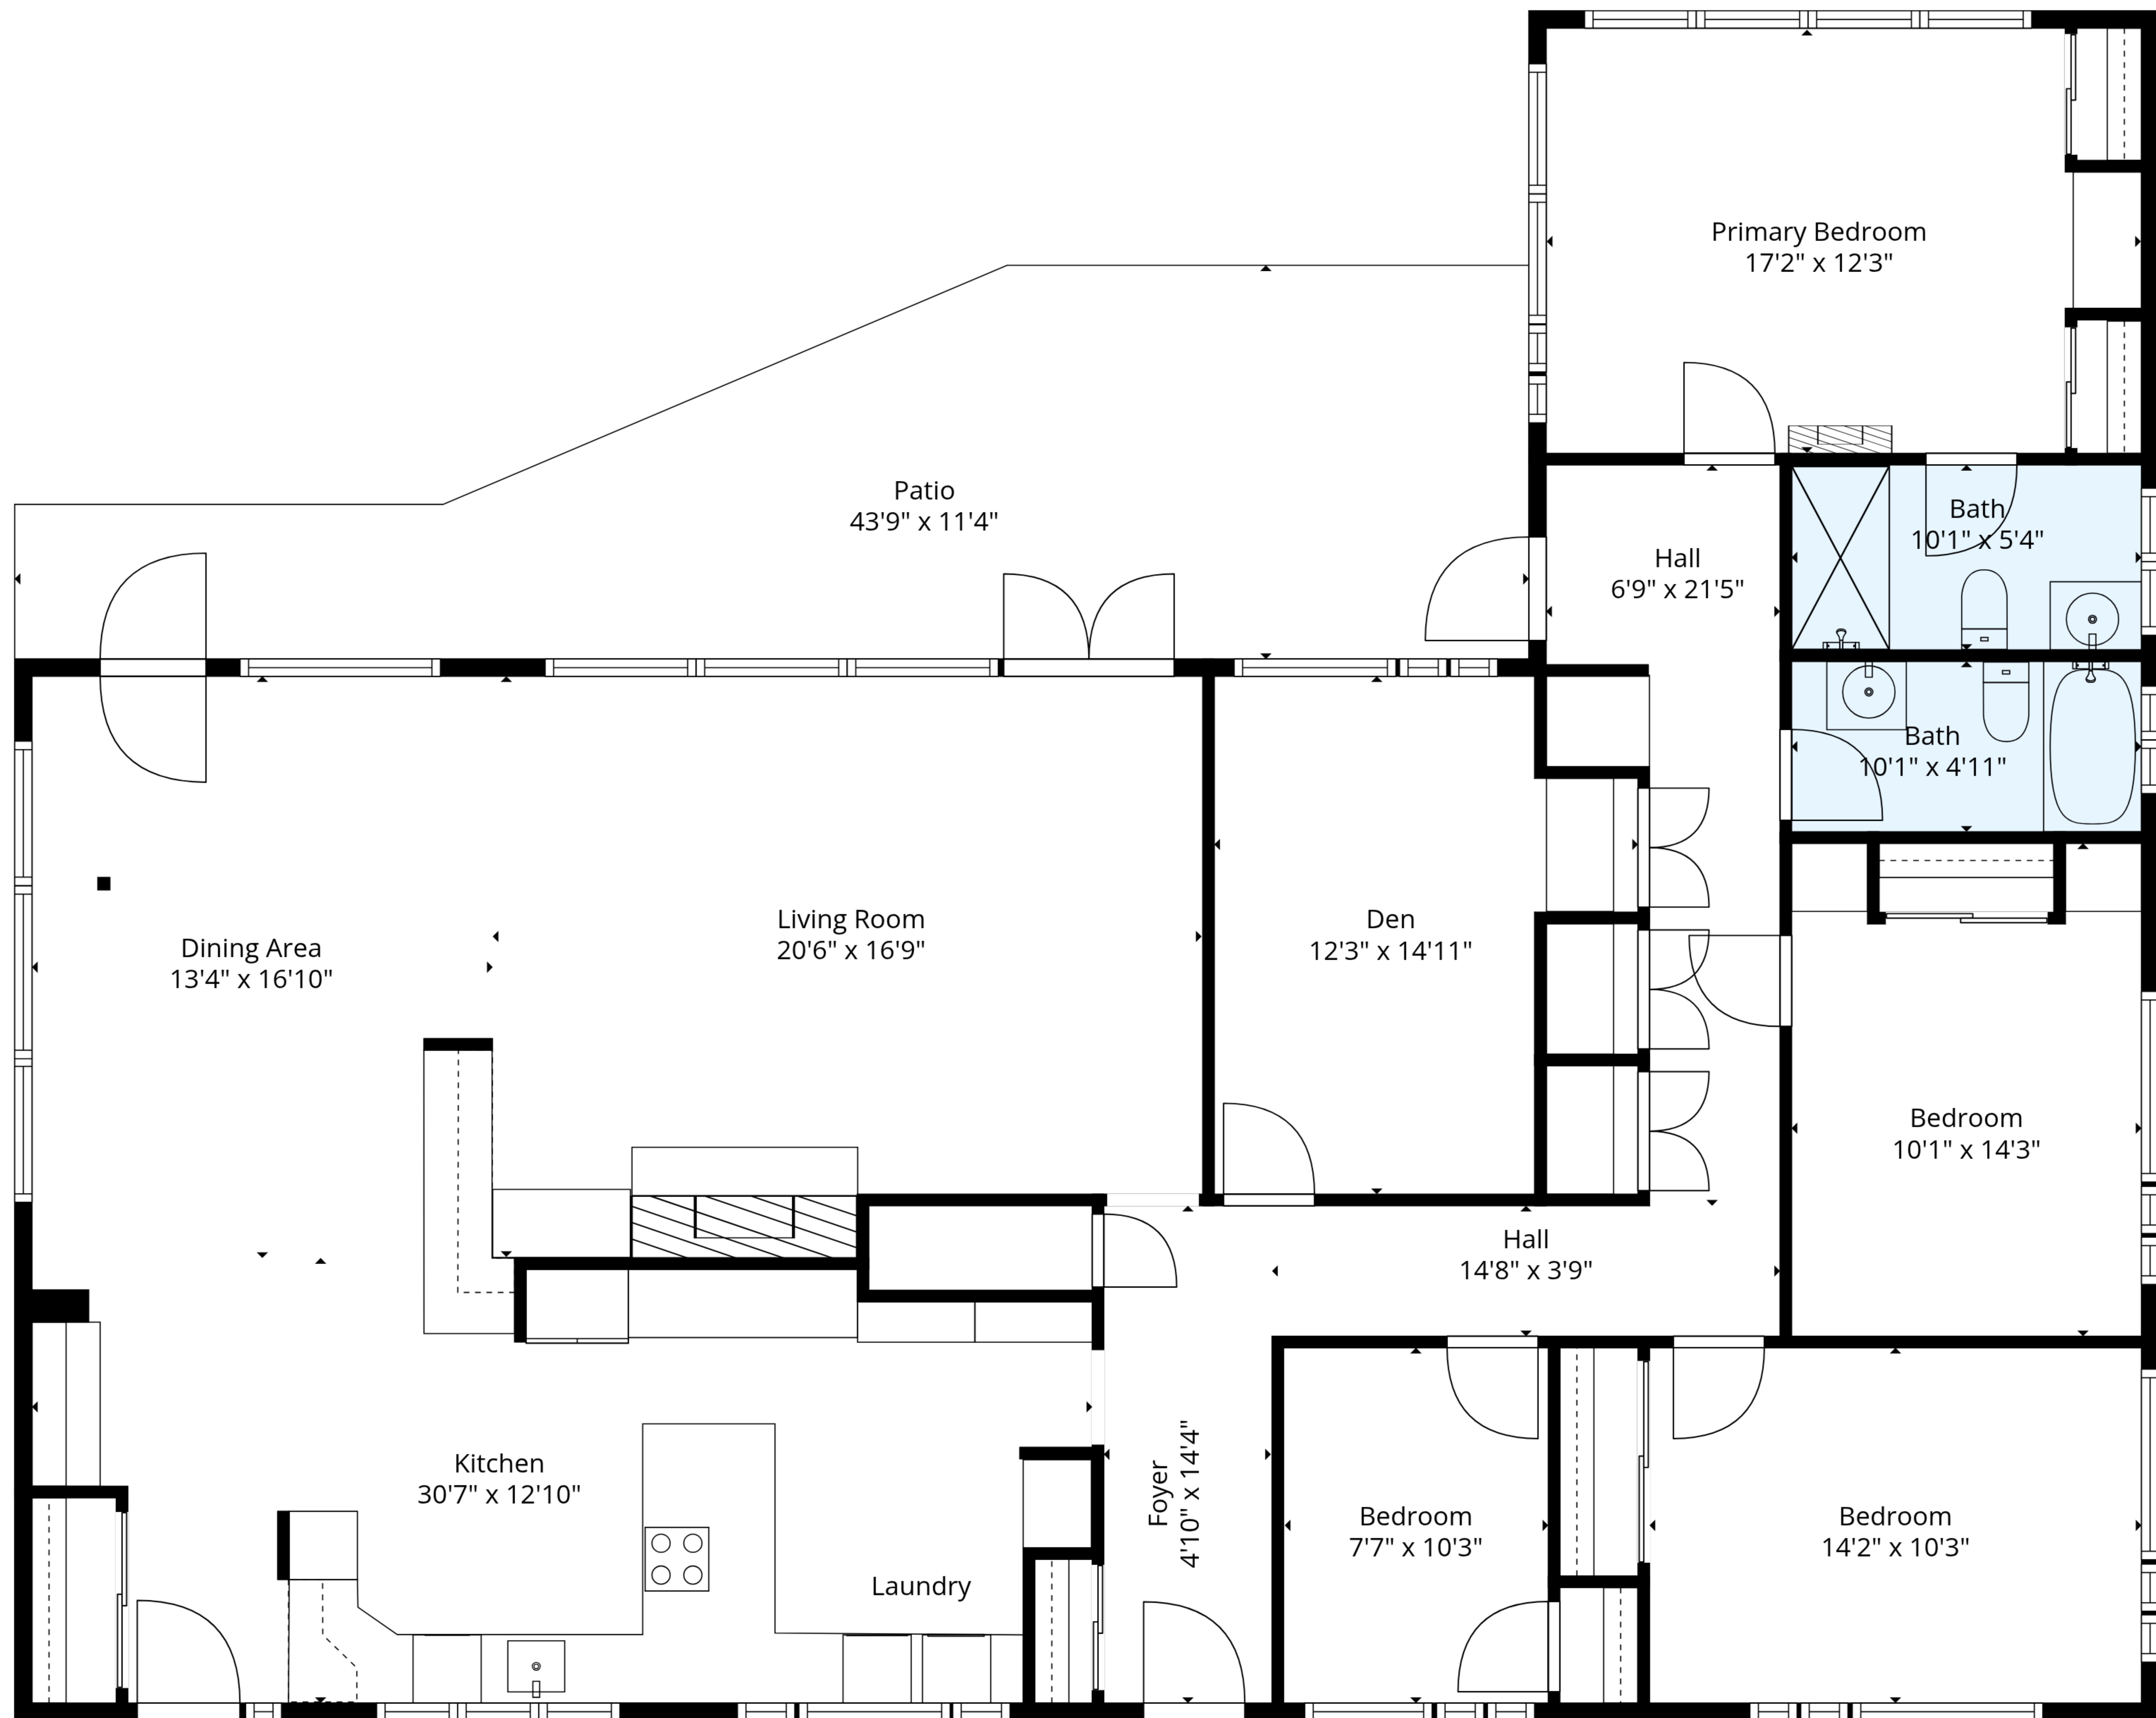

TOTAL: 2127 sq. ft

1st floor: 2127 sq. ft

EXCLUDED AREAS: PATIO: 355 sq. ft, WALLS: 110 sq. ft

Floor Plan Created By Cubicasa App. Measurements Deemed Highly Reliable But Not Guaranteed.

TOTAL: 2127 sq. ft

1st floor: 2127 sq. ft

EXCLUDED AREAS: PATIO: 355 sq. ft, WALLS: 110 sq. ft

Floor Plan Created By Cubicasa App. Measurements Deemed Highly Reliable But Not Guaranteed.