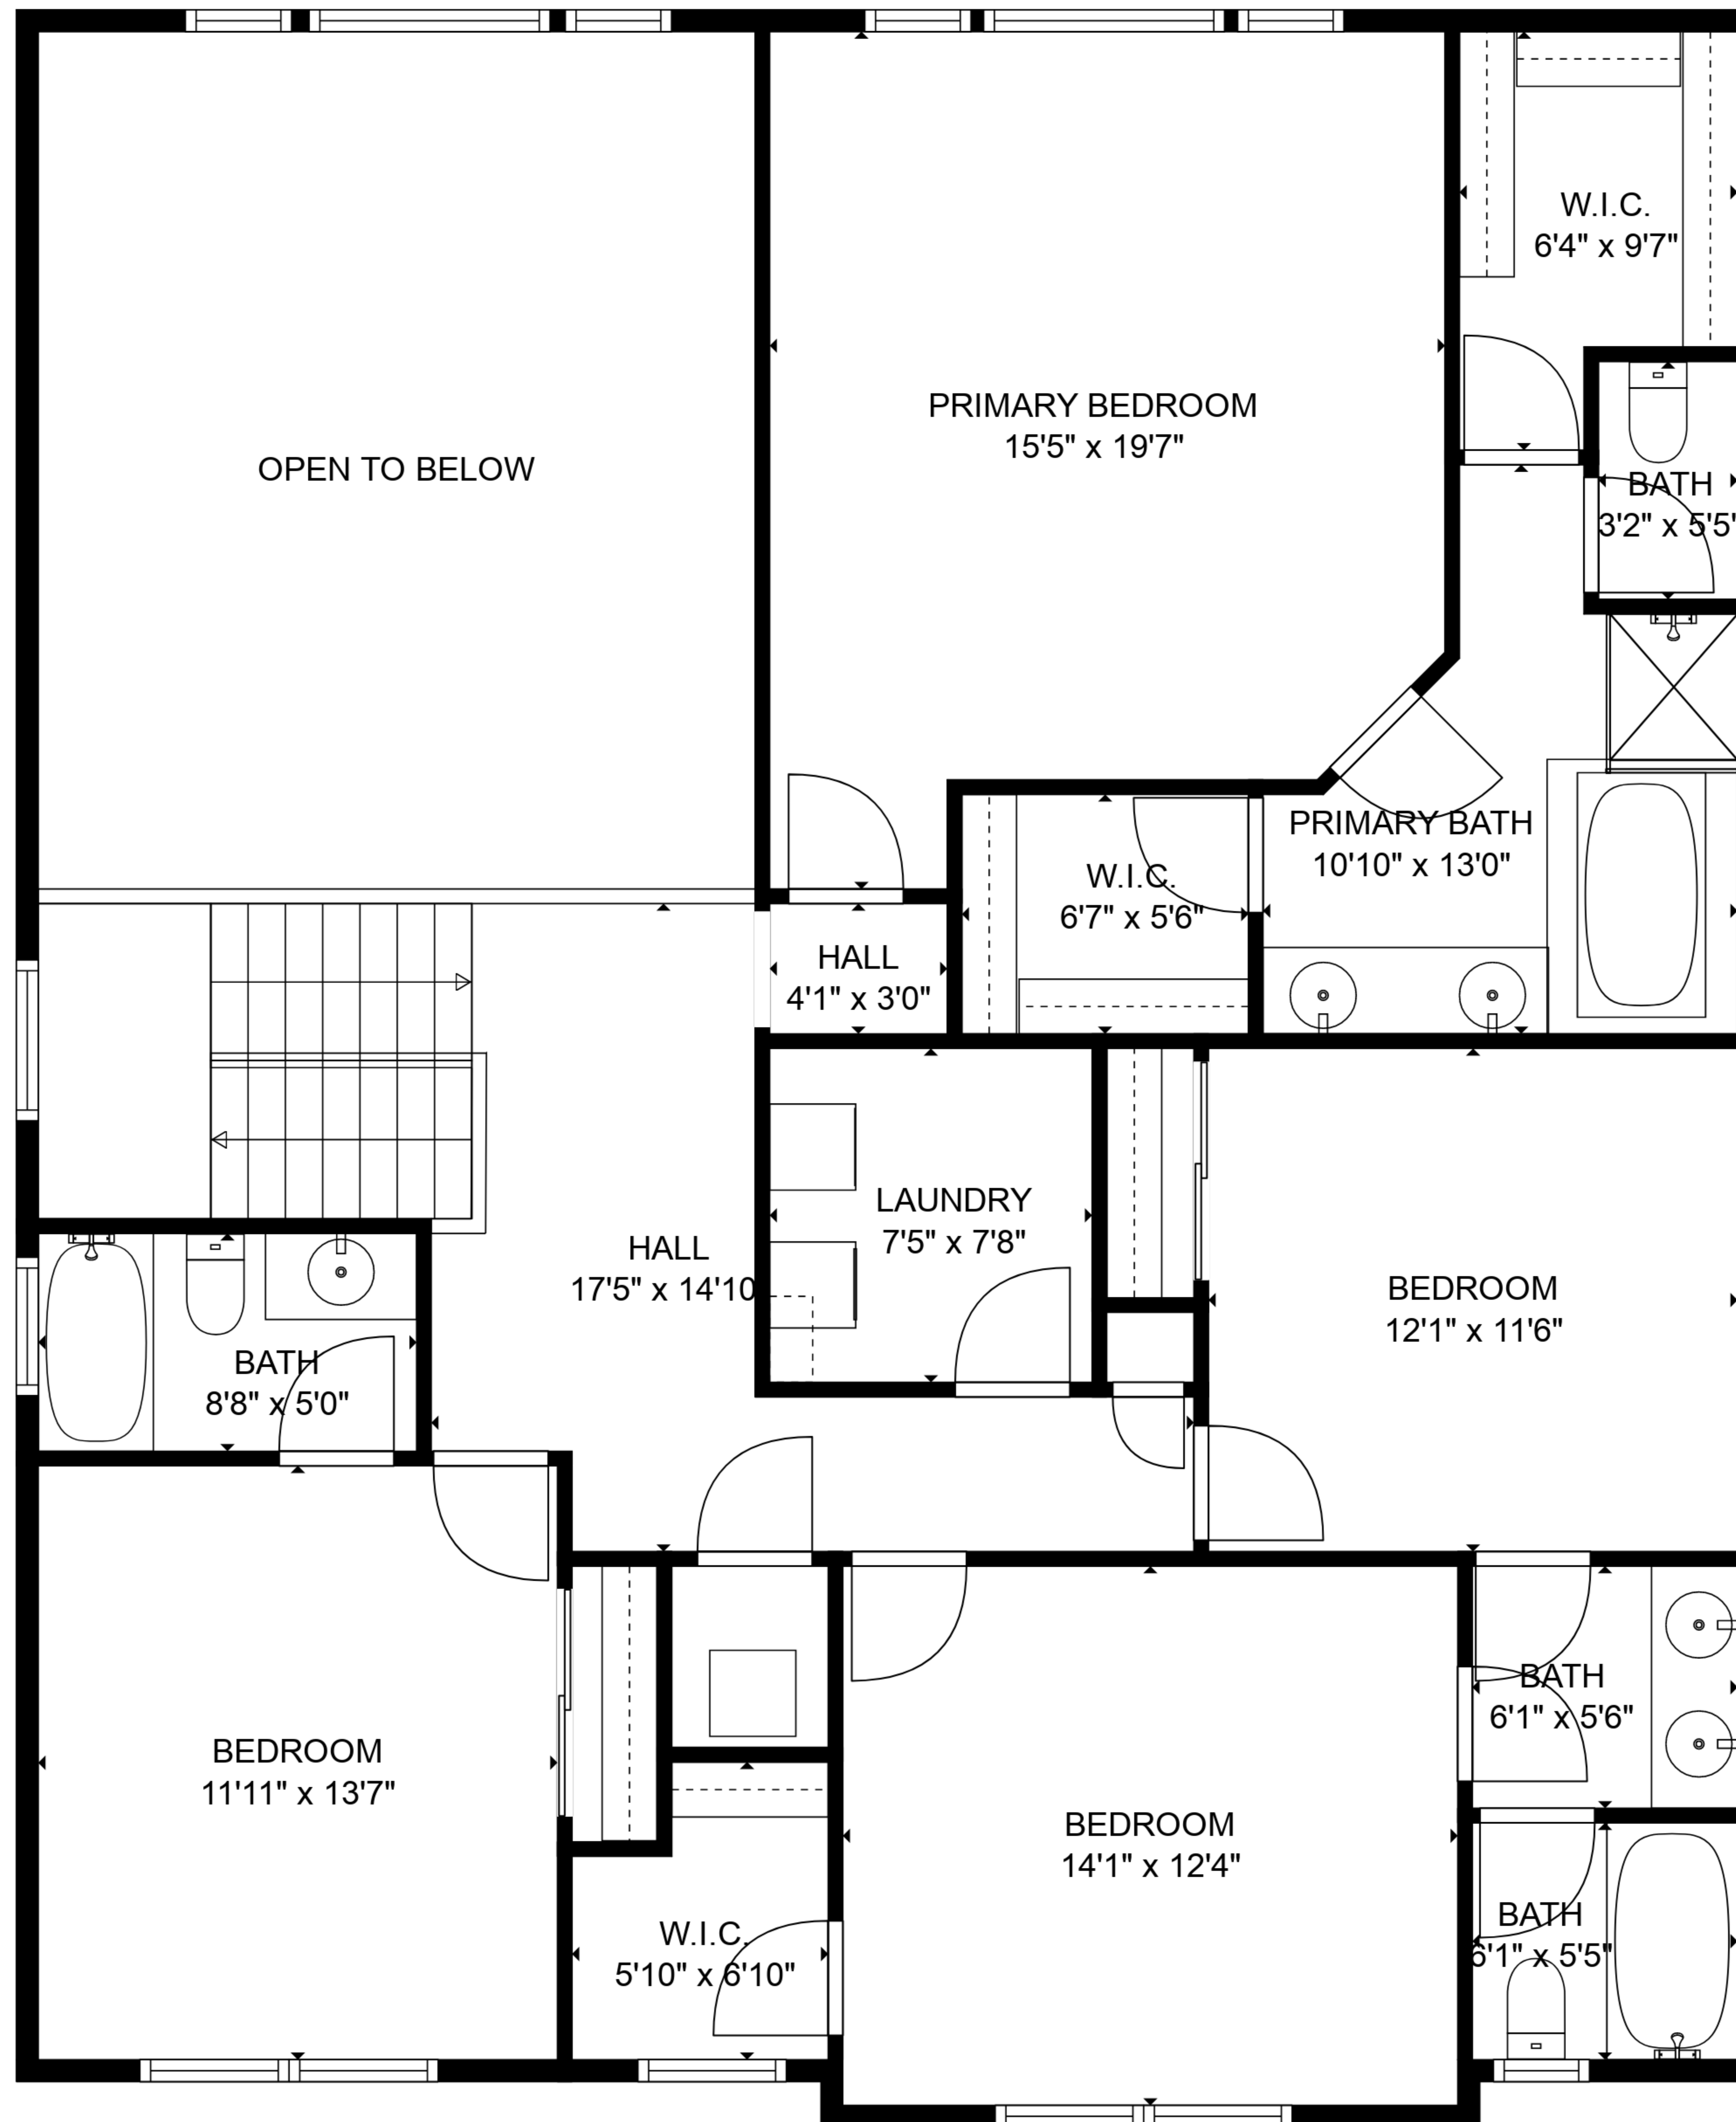

**TOTAL: 3625 sq. ft**

BELOW GROUND: 769 sq. ft, FLOOR 2: 1272 sq. ft, FLOOR 3: 1584 sq. ft  
EXCLUDED AREAS: EXERCISE ROOM: 310 sq. ft, STORAGE: 157 sq. ft, GARAGE: 602 sq. ft,  
OPEN TO BELOW: 322 sq. ft

SIZES AND DIMENSIONS ARE APPROXIMATE, ACTUAL MAY VARY.

**TOTAL: 3625 sq. ft**

BELOW GROUND: 769 sq. ft, FLOOR 2: 1272 sq. ft, FLOOR 3: 1584 sq. ft  
 EXCLUDED AREAS: EXERCISE ROOM: 310 sq. ft, STORAGE: 157 sq. ft, GARAGE: 602 sq. ft,  
 OPEN TO BELOW: 322 sq. ft

SIZES AND DIMENSIONS ARE APPROXIMATE, ACTUAL MAY VARY.

FLOOR 2

FLOOR 3

FLOOR 1

**TOTAL: 3625 sq. ft**  
 BELOW GROUND: 769 sq. ft, FLOOR 2: 1272 sq. ft, FLOOR 3: 1584 sq. ft  
 EXCLUDED AREAS: EXERCISE ROOM: 310 sq. ft, STORAGE: 157 sq. ft, GARAGE: 602 sq. ft,  
 OPEN TO BELOW: 322 sq. ft