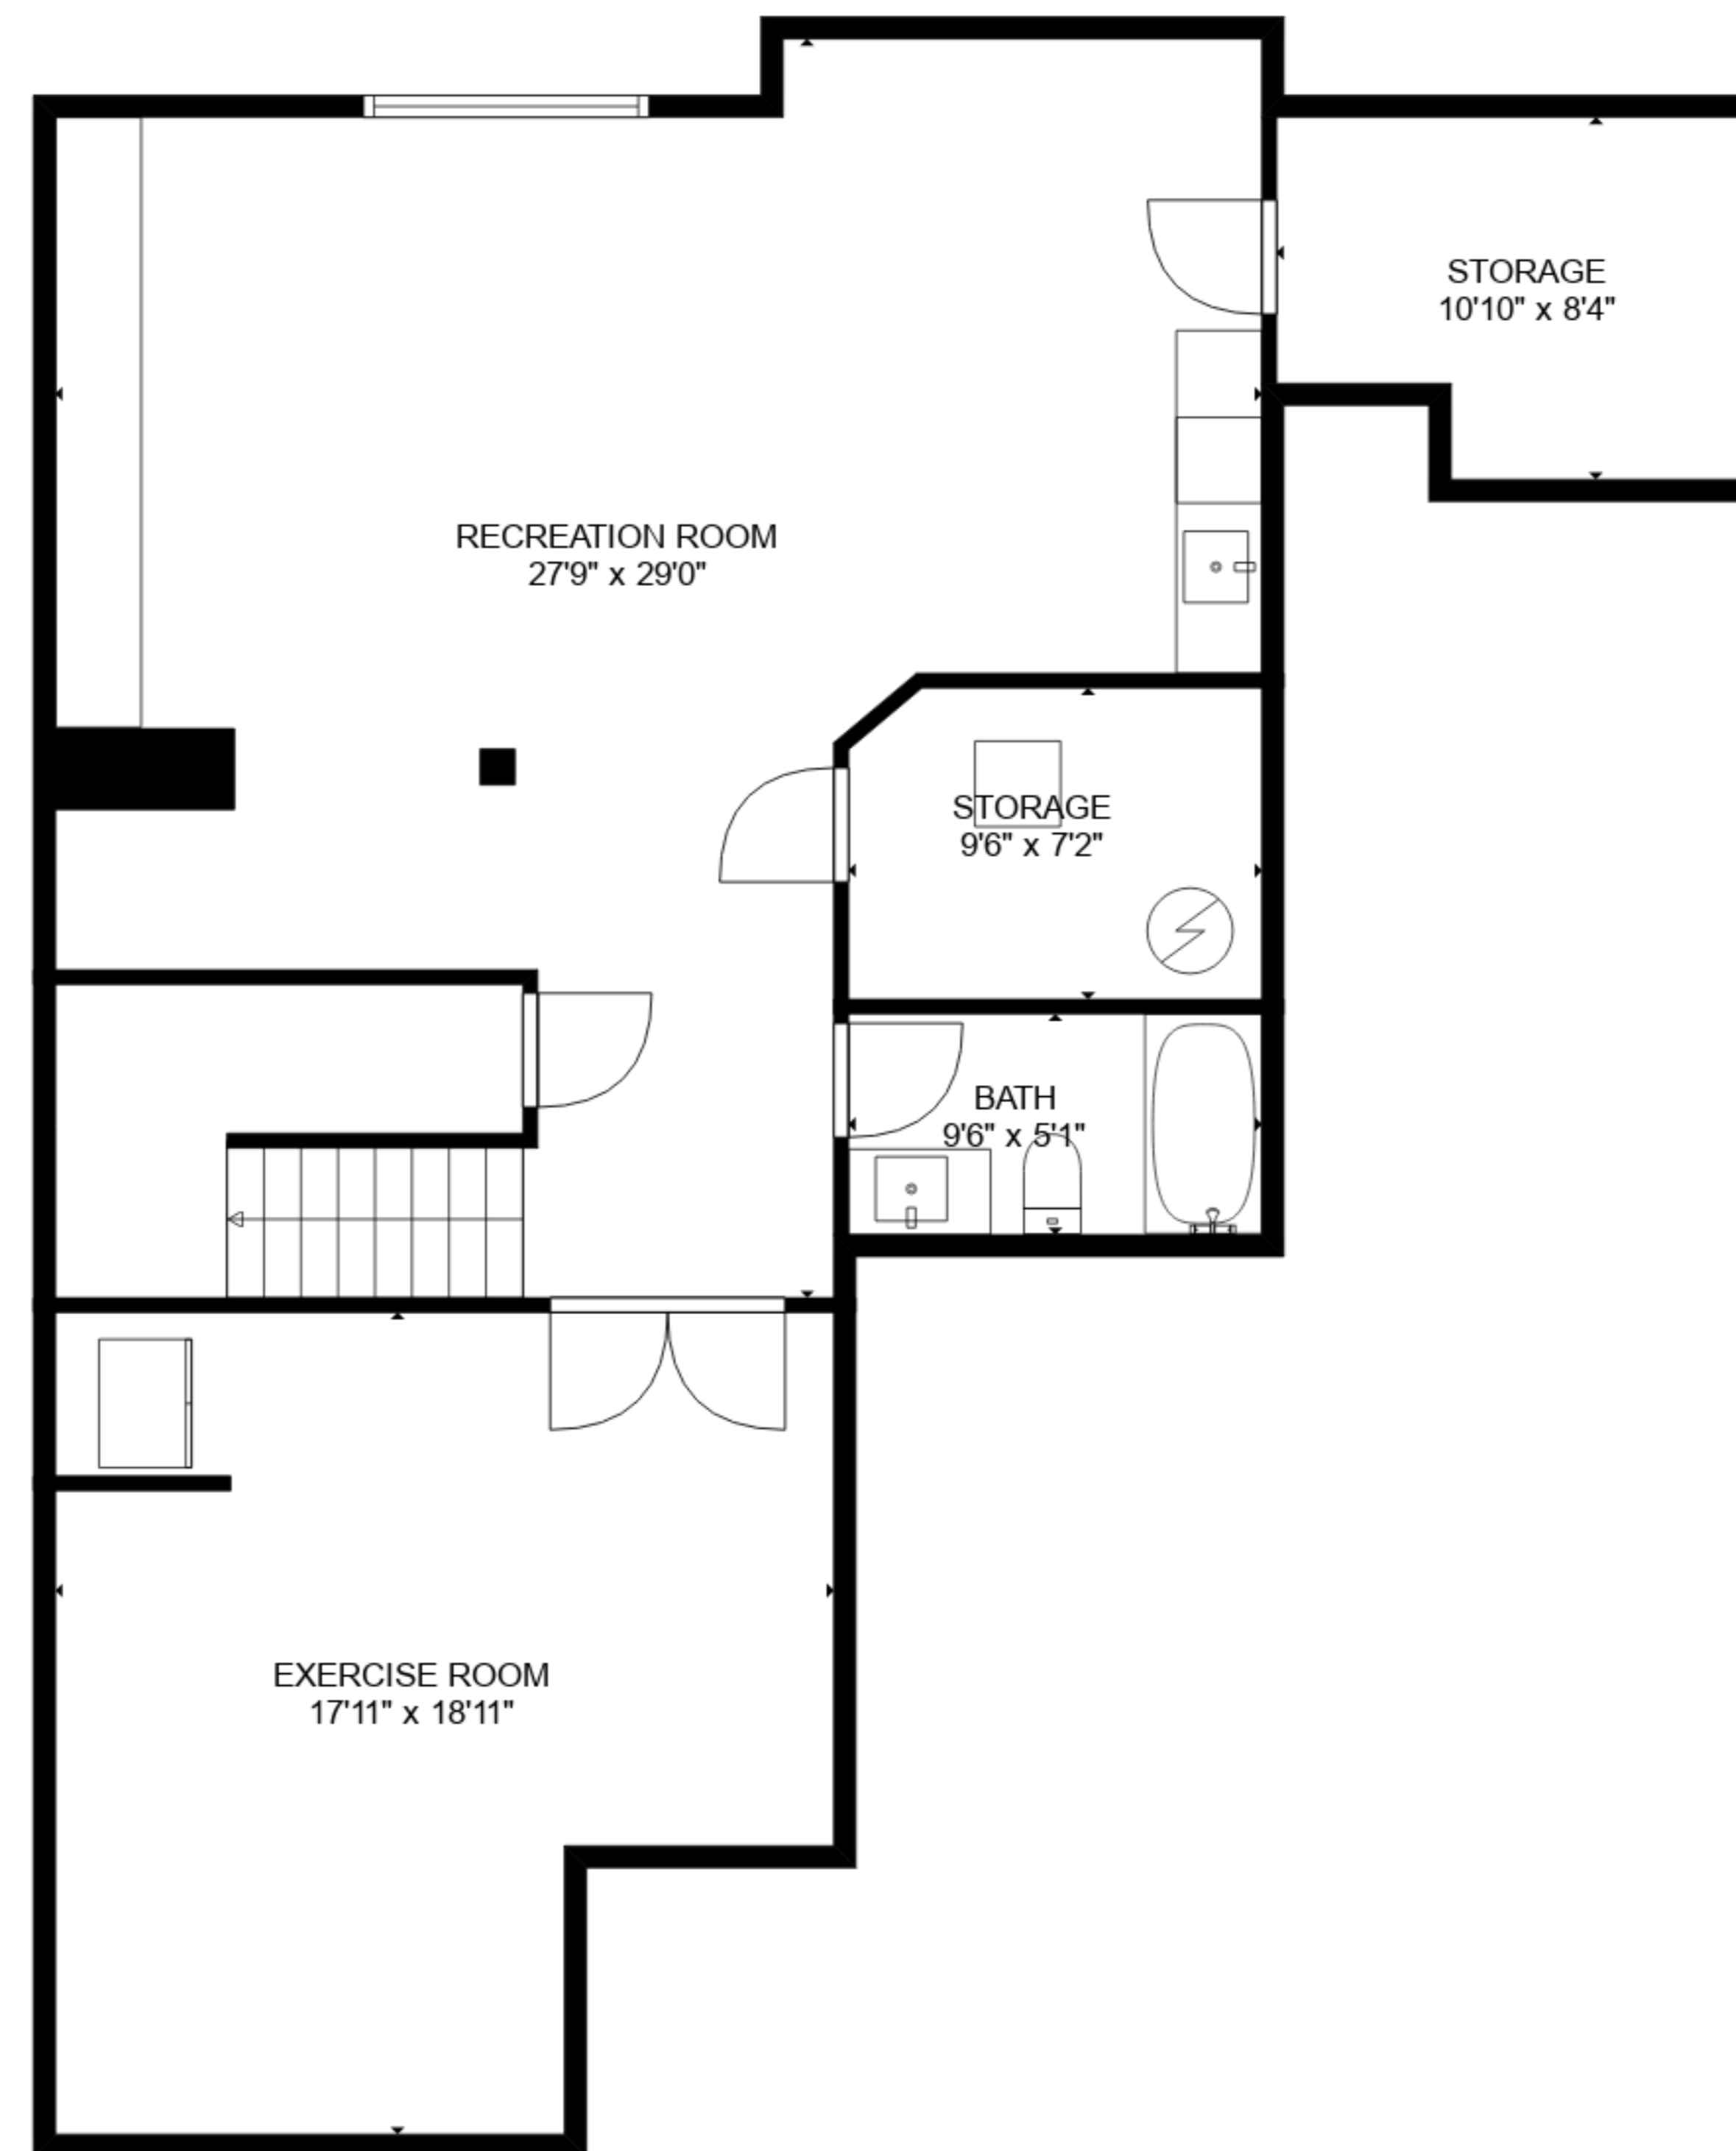

**TOTAL: 3625 sq. ft**

BELOW GROUND: 769 sq. ft, FLOOR 2: 1272 sq. ft, FLOOR 3: 1584 sq. ft  
EXCLUDED AREAS: EXERCISE ROOM: 310 sq. ft, STORAGE: 157 sq. ft, GARAGE: 602 sq. ft,  
OPEN TO BELOW: 322 sq. ft

SIZES AND DIMENSIONS ARE APPROXIMATE, ACTUAL MAY VARY.

**TOTAL: 3625 sq. ft**

BELOW GROUND: 769 sq. ft, FLOOR 2: 1272 sq. ft, FLOOR 3: 1584 sq. ft  
 EXCLUDED AREAS: EXERCISE ROOM: 310 sq. ft, STORAGE: 157 sq. ft, GARAGE: 602 sq. ft,  
 OPEN TO BELOW: 322 sq. ft

SIZES AND DIMENSIONS ARE APPROXIMATE, ACTUAL MAY VARY.

FLOOR 2

FLOOR 3

FLOOR 1

**TOTAL: 3625 sq. ft**  
 BELOW GROUND: 769 sq. ft, FLOOR 2: 1272 sq. ft, FLOOR 3: 1584 sq. ft  
 EXCLUDED AREAS: EXERCISE ROOM: 310 sq. ft, STORAGE: 157 sq. ft, GARAGE: 602 sq. ft,  
 OPEN TO BELOW: 322 sq. ft