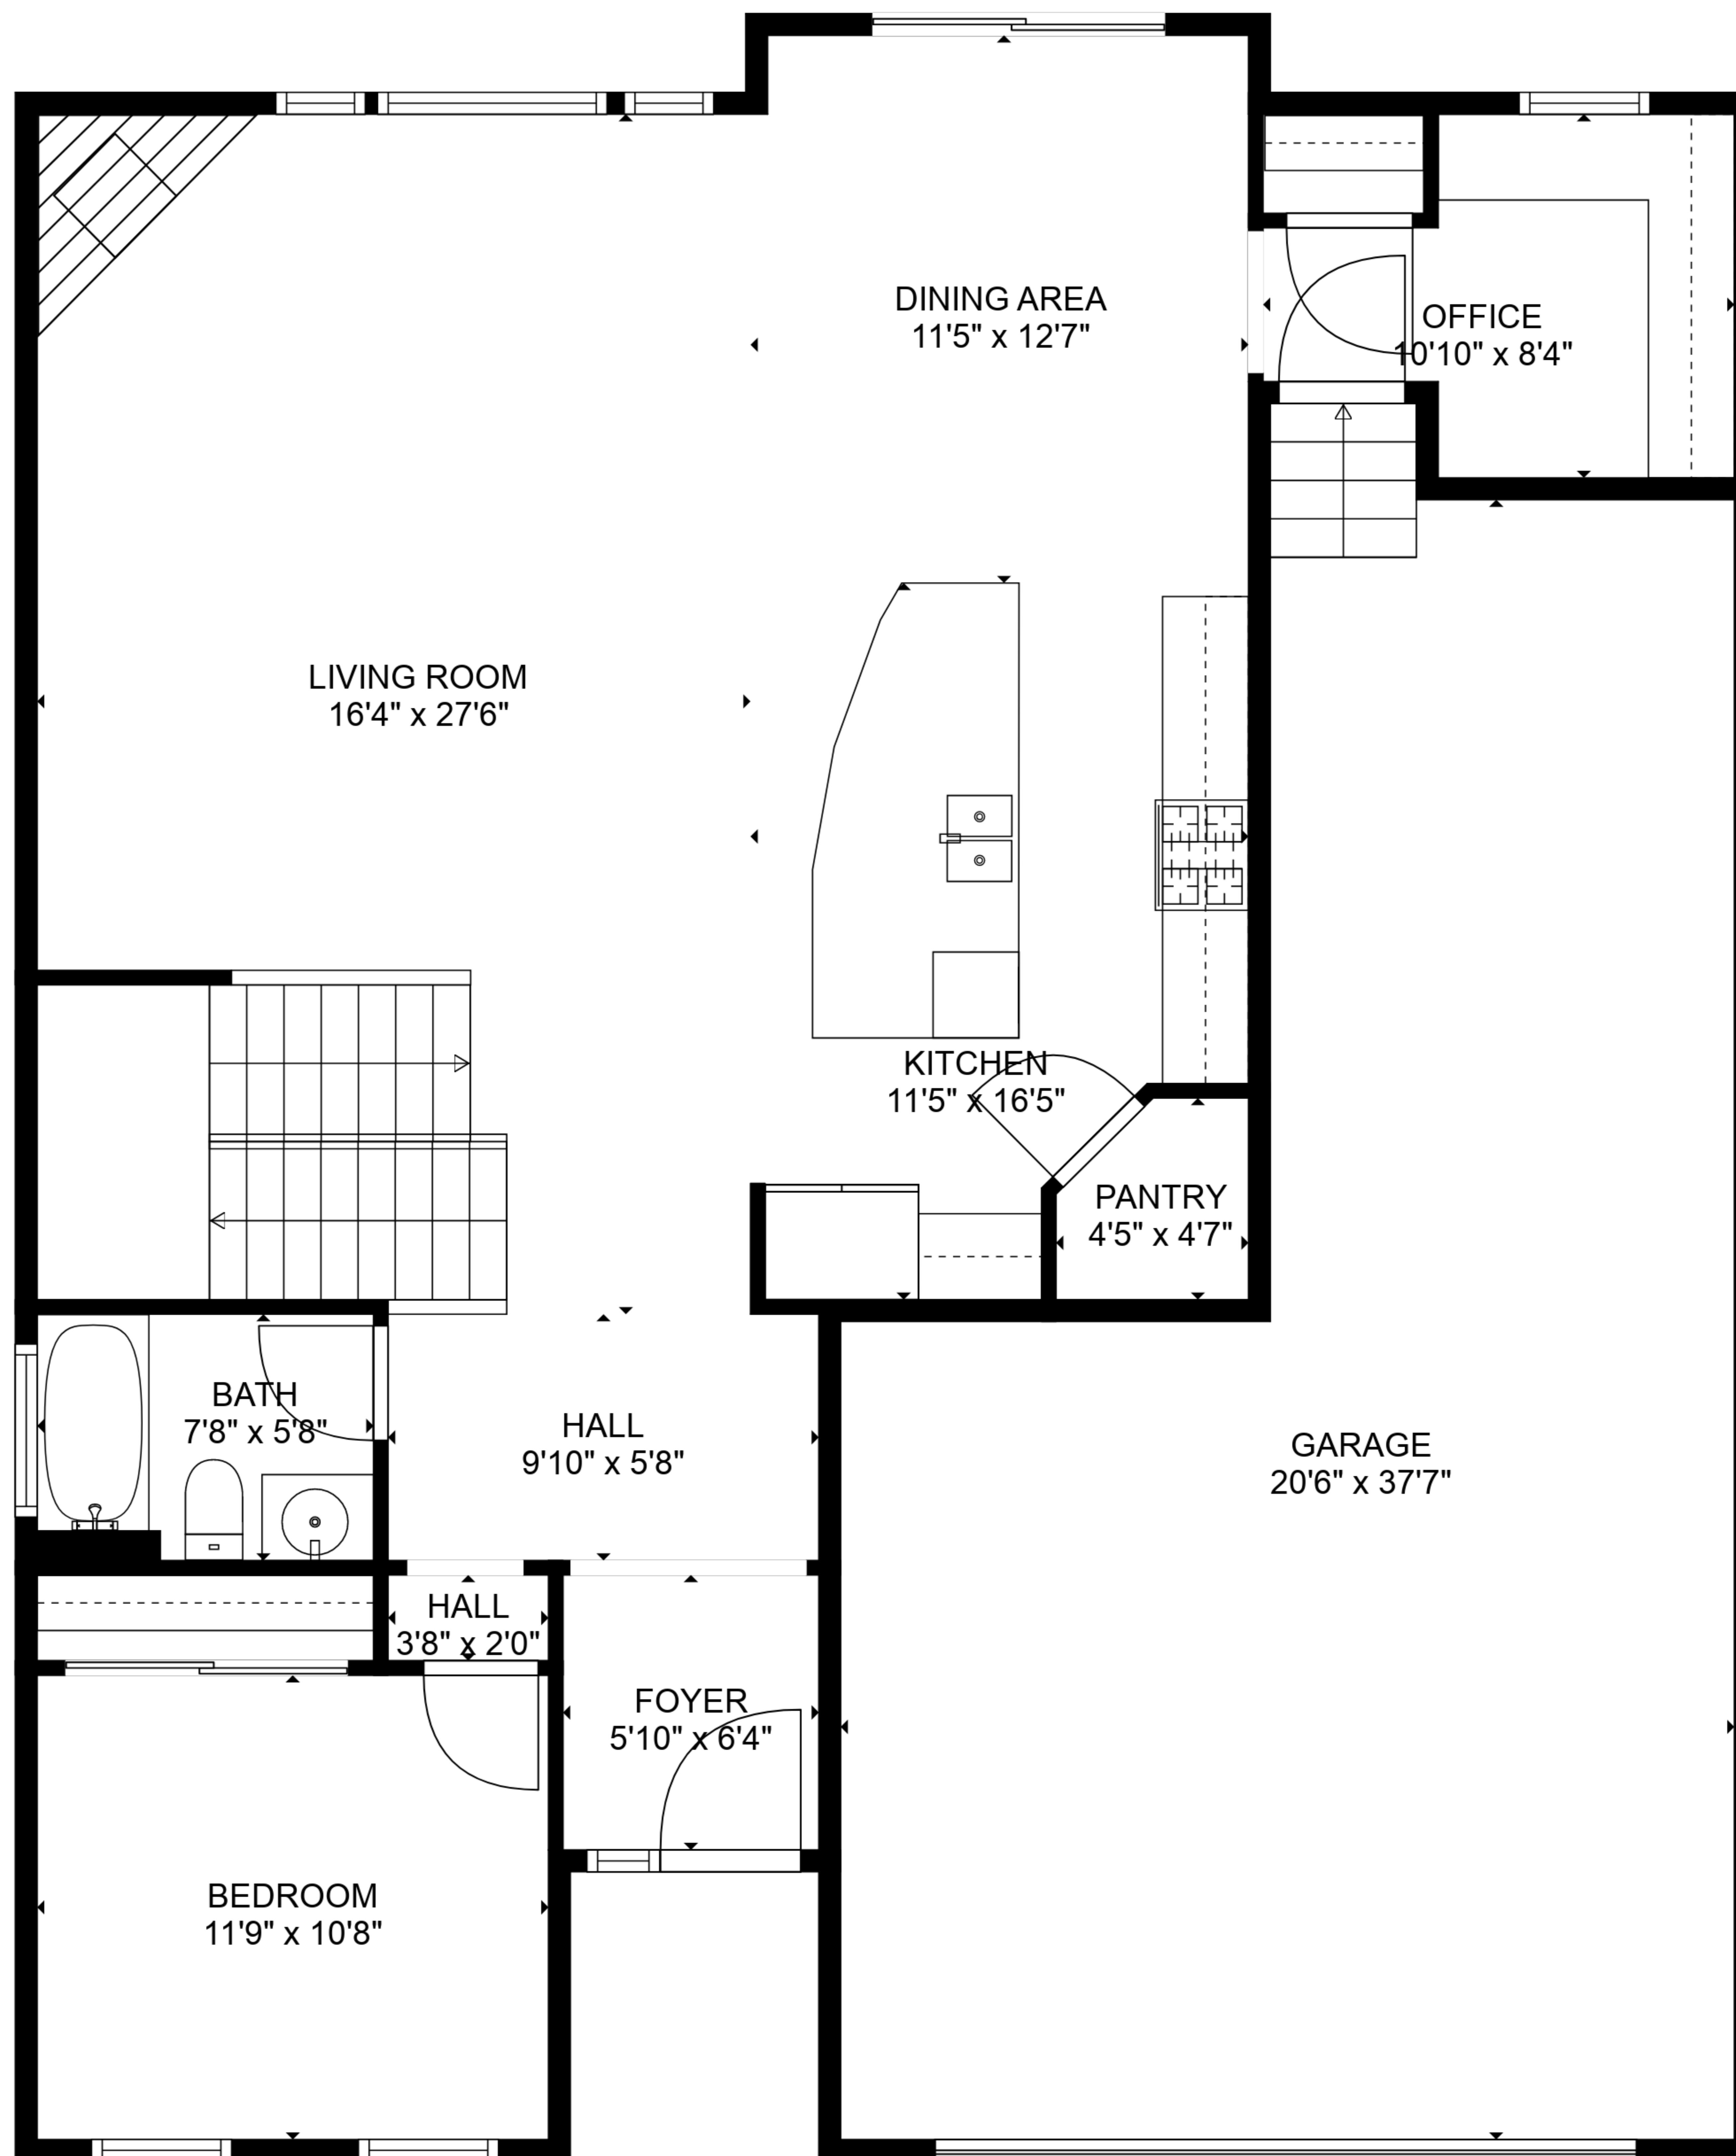

**TOTAL: 3625 sq. ft**

BELOW GROUND: 769 sq. ft, FLOOR 2: 1272 sq. ft, FLOOR 3: 1584 sq. ft  
EXCLUDED AREAS: EXERCISE ROOM: 310 sq. ft, STORAGE: 157 sq. ft, GARAGE: 602 sq. ft,  
OPEN TO BELOW: 322 sq. ft

SIZES AND DIMENSIONS ARE APPROXIMATE, ACTUAL MAY VARY.

**TOTAL: 3625 sq. ft**

BELOW GROUND: 769 sq. ft, FLOOR 2: 1272 sq. ft, FLOOR 3: 1584 sq. ft  
 EXCLUDED AREAS: EXERCISE ROOM: 310 sq. ft, STORAGE: 157 sq. ft, GARAGE: 602 sq. ft,  
 OPEN TO BELOW: 322 sq. ft

SIZES AND DIMENSIONS ARE APPROXIMATE, ACTUAL MAY VARY.

FLOOR 2

FLOOR 3

FLOOR 1

**TOTAL: 3625 sq. ft**  
 BELOW GROUND: 769 sq. ft, FLOOR 2: 1272 sq. ft, FLOOR 3: 1584 sq. ft  
 EXCLUDED AREAS: EXERCISE ROOM: 310 sq. ft, STORAGE: 157 sq. ft, GARAGE: 602 sq. ft,  
 OPEN TO BELOW: 322 sq. ft