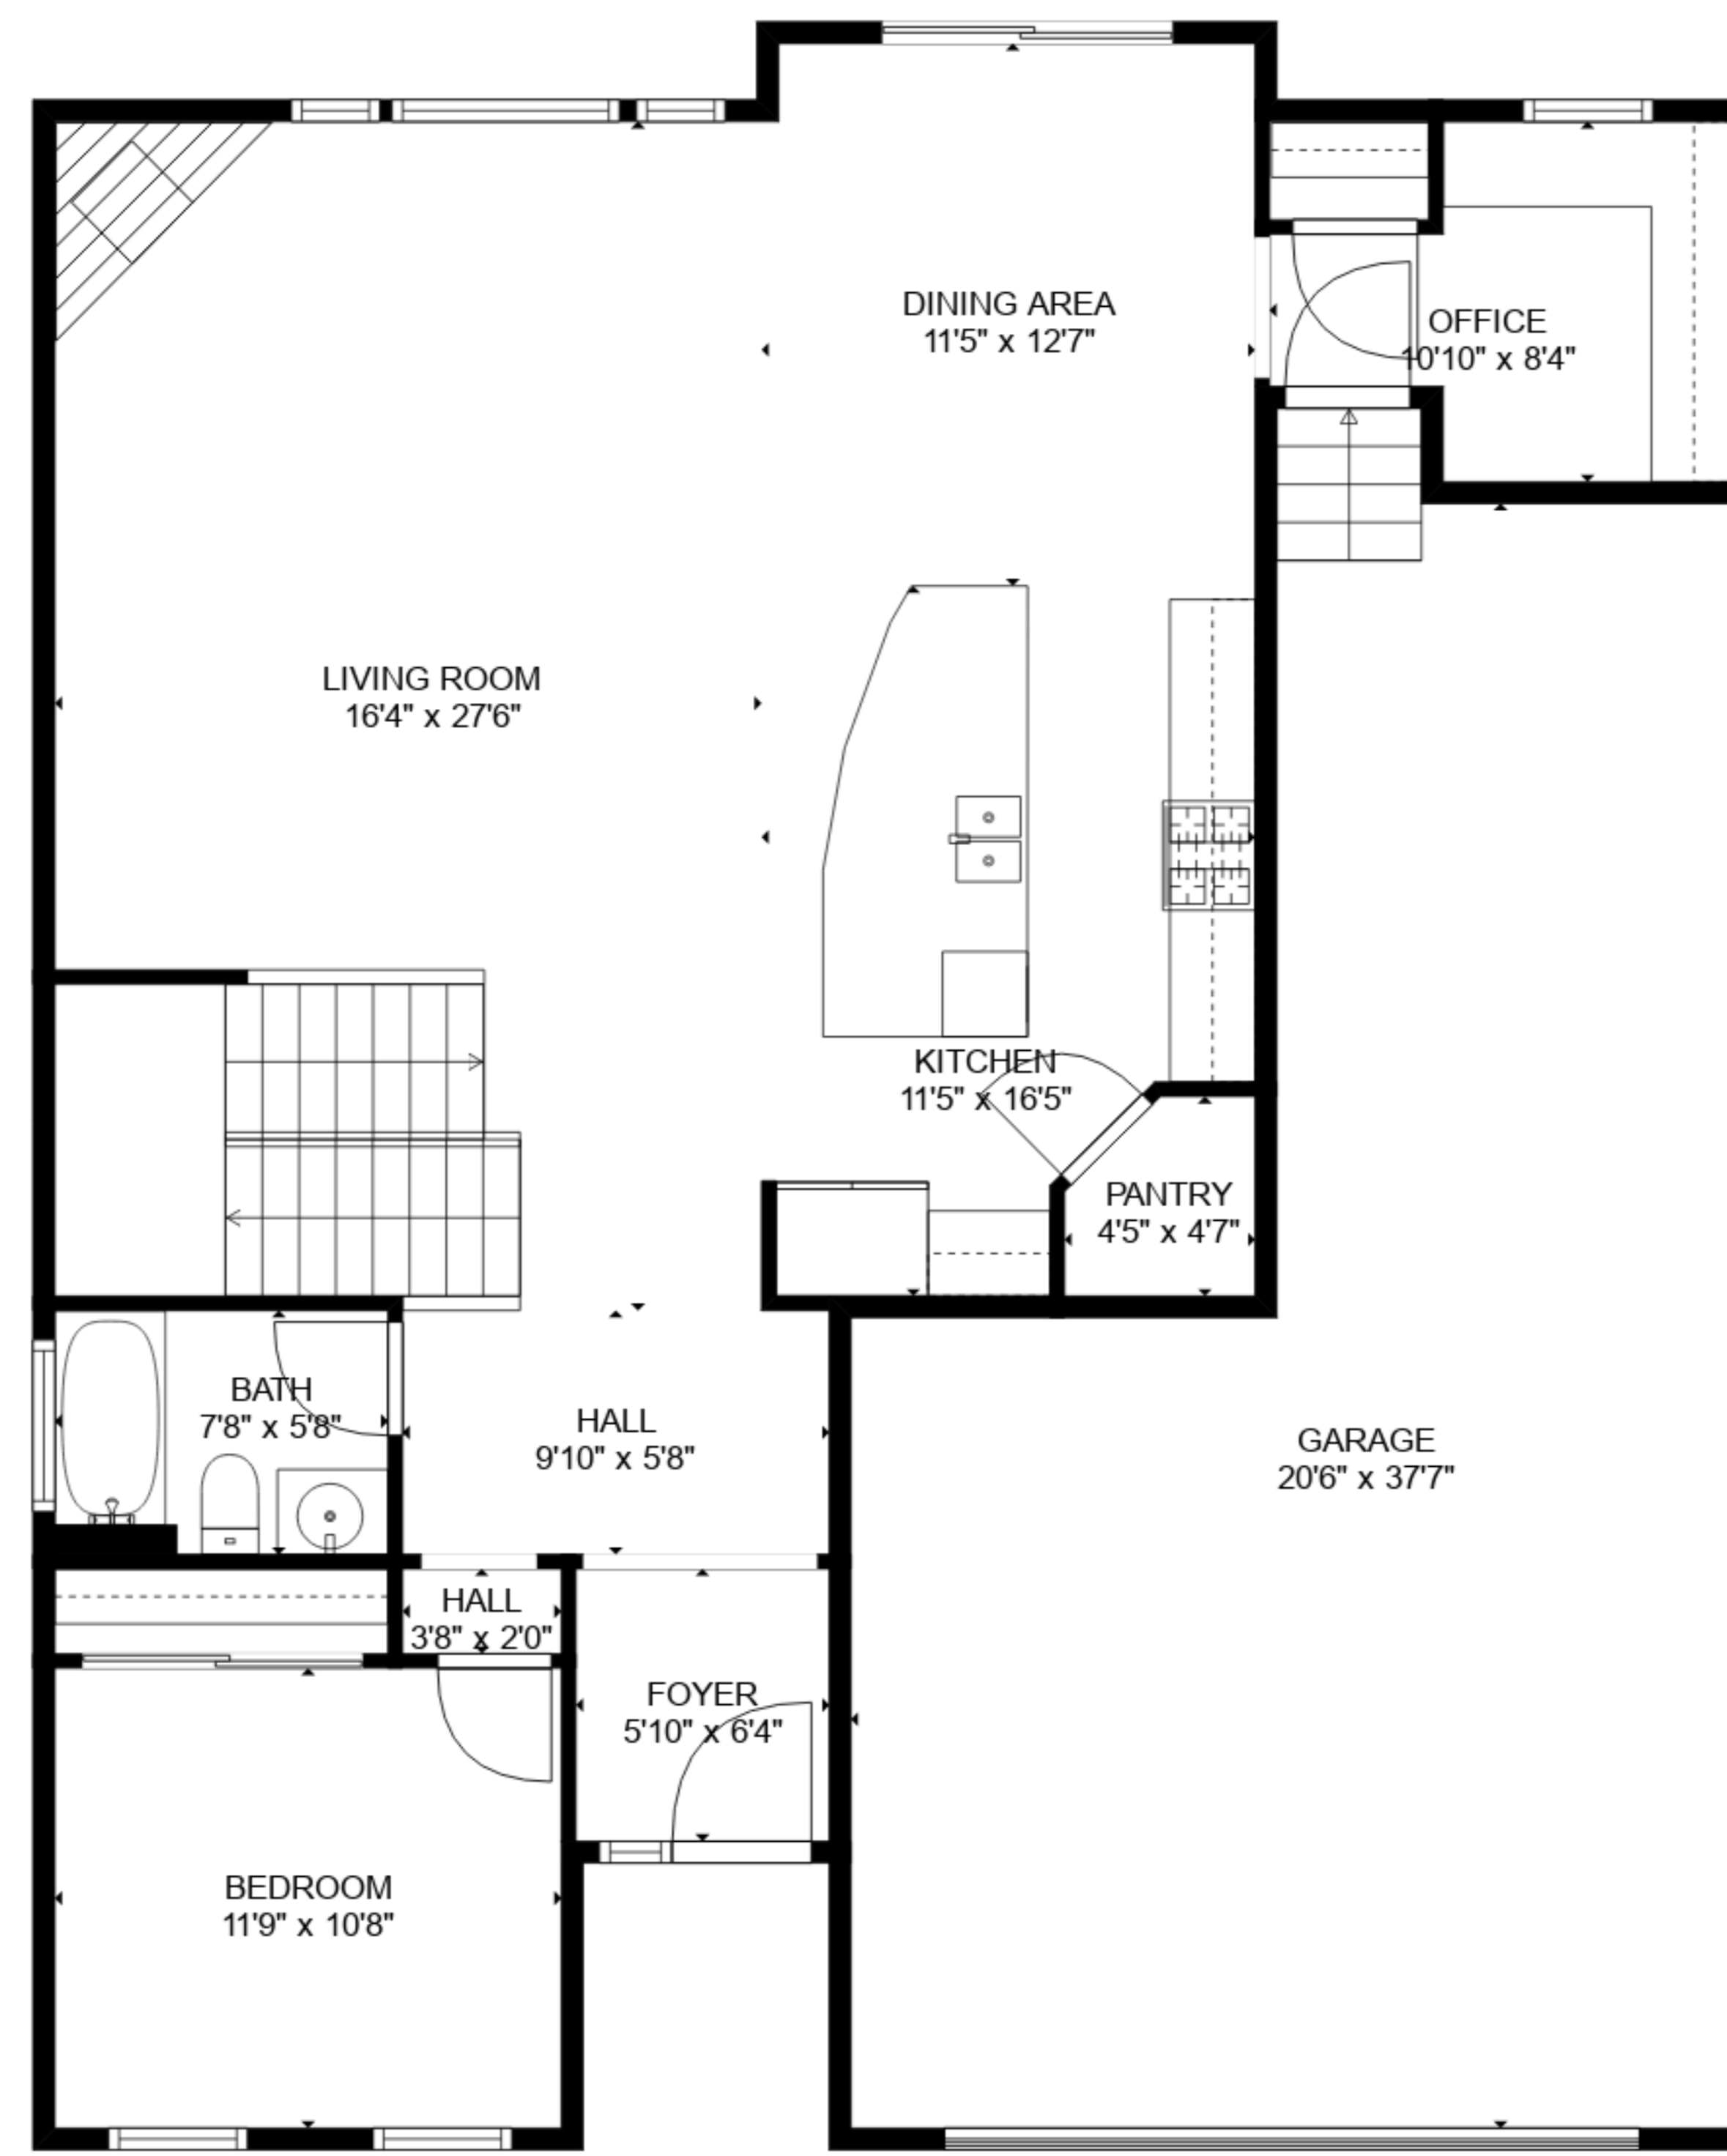

**TOTAL: 3625 sq. ft**

BELOW GROUND: 769 sq. ft, FLOOR 2: 1272 sq. ft, FLOOR 3: 1584 sq. ft  
EXCLUDED AREAS: EXERCISE ROOM: 310 sq. ft, STORAGE: 157 sq. ft, GARAGE: 602 sq. ft,  
OPEN TO BELOW: 322 sq. ft

SIZES AND DIMENSIONS ARE APPROXIMATE, ACTUAL MAY VARY.

**TOTAL: 3625 sq. ft**

BELOW GROUND: 769 sq. ft, FLOOR 2: 1272 sq. ft, FLOOR 3: 1584 sq. ft  
 EXCLUDED AREAS: EXERCISE ROOM: 310 sq. ft, STORAGE: 157 sq. ft, GARAGE: 602 sq. ft,  
 OPEN TO BELOW: 322 sq. ft

SIZES AND DIMENSIONS ARE APPROXIMATE, ACTUAL MAY VARY.

FLOOR 2

FLOOR 3

FLOOR 1

**TOTAL: 3625 sq. ft**  
 BELOW GROUND: 769 sq. ft, FLOOR 2: 1272 sq. ft, FLOOR 3: 1584 sq. ft  
 EXCLUDED AREAS: EXERCISE ROOM: 310 sq. ft, STORAGE: 157 sq. ft, GARAGE: 602 sq. ft,  
 OPEN TO BELOW: 322 sq. ft