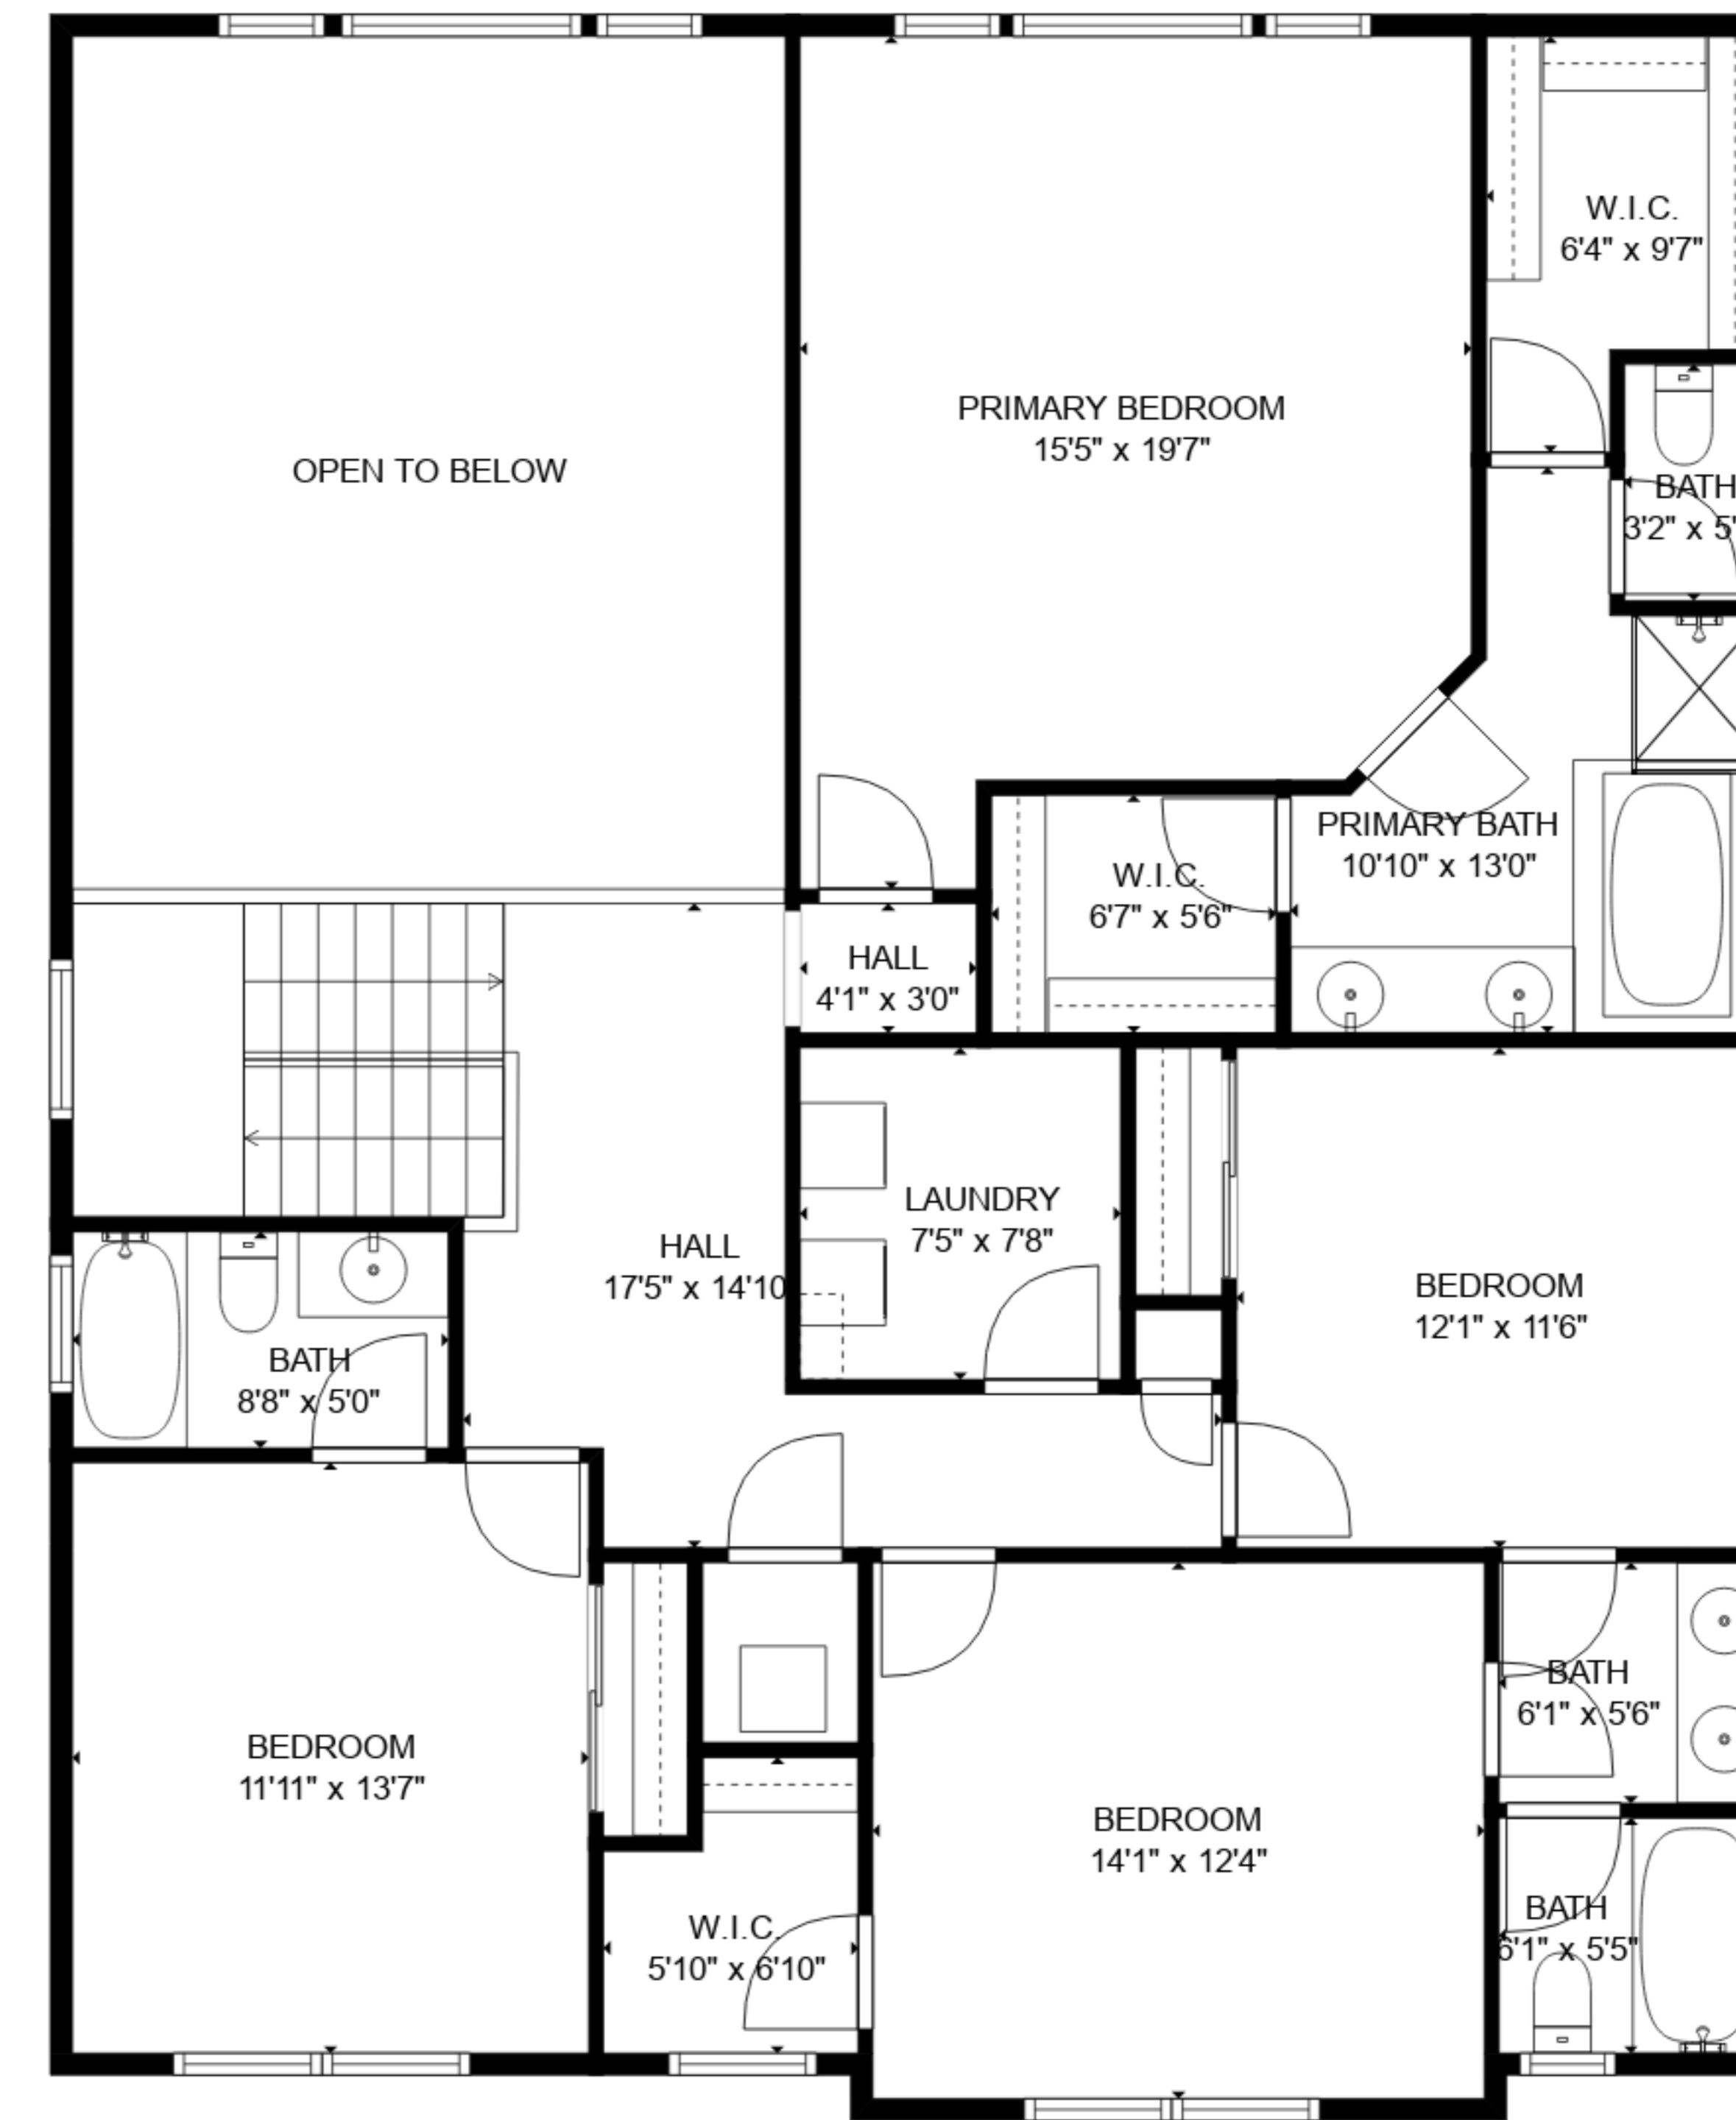

**TOTAL: 3625 sq. ft**

BELOW GROUND: 769 sq. ft, FLOOR 2: 1272 sq. ft, FLOOR 3: 1584 sq. ft  
EXCLUDED AREAS: EXERCISE ROOM: 310 sq. ft, STORAGE: 157 sq. ft, GARAGE: 602 sq. ft,  
OPEN TO BELOW: 322 sq. ft

SIZES AND DIMENSIONS ARE APPROXIMATE, ACTUAL MAY VARY.

**TOTAL: 3625 sq. ft**

BELOW GROUND: 769 sq. ft, FLOOR 2: 1272 sq. ft, FLOOR 3: 1584 sq. ft  
 EXCLUDED AREAS: EXERCISE ROOM: 310 sq. ft, STORAGE: 157 sq. ft, GARAGE: 602 sq. ft,  
 OPEN TO BELOW: 322 sq. ft

SIZES AND DIMENSIONS ARE APPROXIMATE, ACTUAL MAY VARY.

FLOOR 2

FLOOR 3

FLOOR 1

**TOTAL: 3625 sq. ft**  
 BELOW GROUND: 769 sq. ft, FLOOR 2: 1272 sq. ft, FLOOR 3: 1584 sq. ft  
 EXCLUDED AREAS: EXERCISE ROOM: 310 sq. ft, STORAGE: 157 sq. ft, GARAGE: 602 sq. ft,  
 OPEN TO BELOW: 322 sq. ft