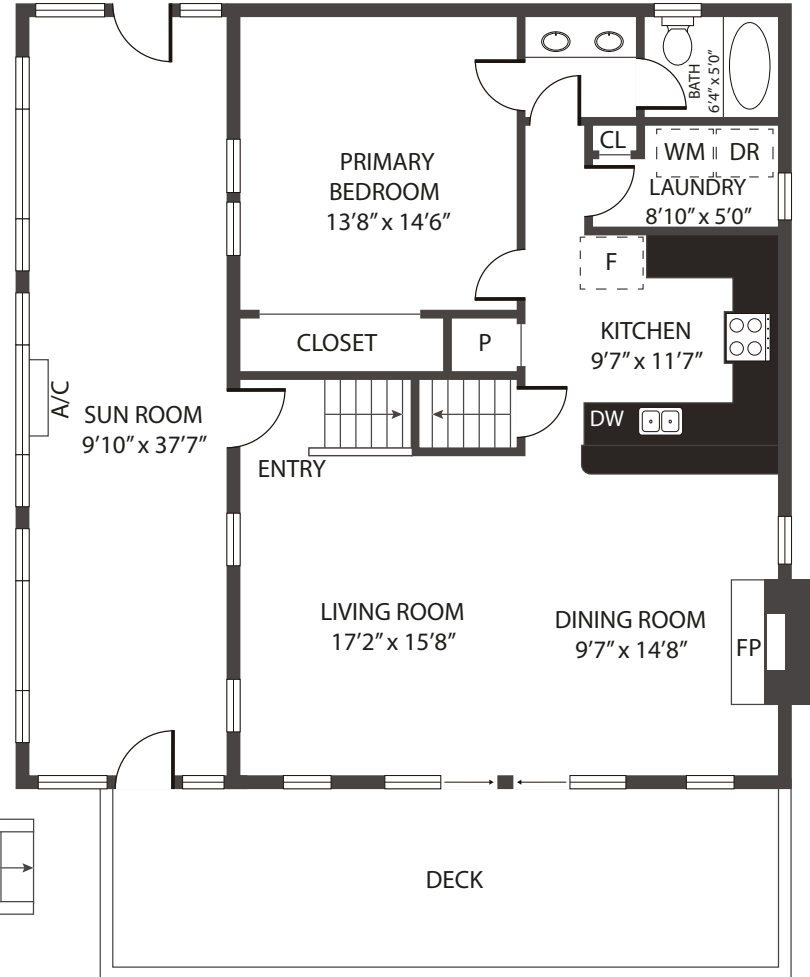

BASEMENT

FIRST FLOOR

SECOND FLOOR

211 Deerwood Drive, Lake Lure 28746

TOTAL APPROX. FLOOR AREA 2,641 SQ.FT

Whilst every attempt has been made to ensure the accuracy of the floor plan contained here, measurements of doors, windows, rooms and any other items are approximate and no responsibility is taken for any error, omission, or misstatement. This plan is for illustrative purposes only and should be used as such by any prospective purchaser.

BASEMENT	:	751 SQ.FT
FIRST FLOOR	:	1,387 SQ.FT
SECOND FLOOR	:	503 SQ.FT
TOTAL AREA	:	2,641 SQ.FT