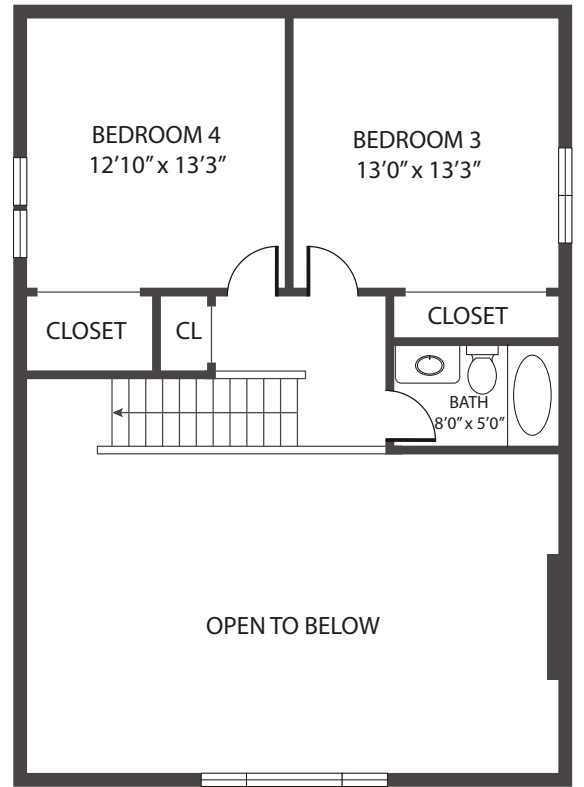

BASEMENT

FIRST FLOOR

SECOND FLOOR

211 Deerwood Drive, Lake Lure 28746

TOTAL APPROX. FLOOR AREA 2,641 SQ.FT

Whilst every attempt has been made to ensure the accuracy of the floor plan contained here, measurements of doors, windows, rooms and any other items are approximate and no responsibility is taken for any error, omission, or misstatement. This plan is for illustrative purposes only and should be used as such by any prospective purchaser.

BASEMENT	:	751 SQ.FT
FIRST FLOOR	:	1,387 SQ.FT
SECOND FLOOR	:	503 SQ.FT
TOTAL AREA	:	2,641 SQ.FT