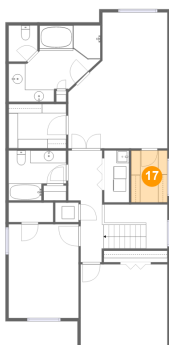

17 Floor 2 - Cl

Dimensions: 5'9" x 8'2"
Area: 47 sq. ft
Counted as living area: Yes

Heated: Yes
Finished: Yes
Enclosed: Yes
Contiguous: Yes
Permitted: Yes
Wet space: No
Addition: No
Conversion: No