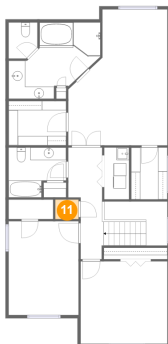

11 Floor 2 - Room

Dimensions: 3'8" x 3'1"
Area: 11 sq. ft
Counted as living area: No

Heated: No
Finished: No
Enclosed: Yes
Contiguous: Yes
Permitted: Yes
Wet space: No
Addition: No
Conversion: No