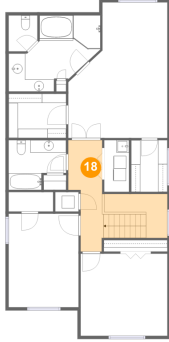

6329 Vista Verde Dr E, Gulfport, Pinellas County, Florida, United States, 33707

18 Floor 2 - Hall

Dimensions: 13'9" x 17'8"
Area: 147 sq. ft
Counted as living area: Yes

Heated: Yes
Finished: Yes
Enclosed: Yes
Contiguous: Yes
Permitted: Yes
Wet space: No
Addition: No
Conversion: No