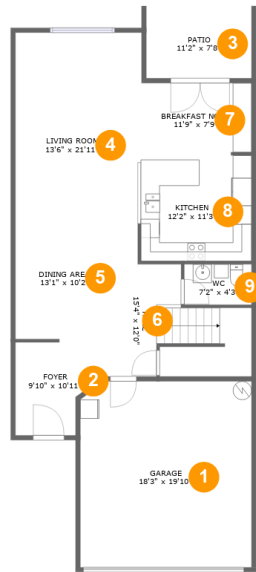

## Room dimensions

## 5 Floor 1 - Dining Room

Dimensions: 13'1" x 10'2"  
Area: 109 sq. ft  
Counted as living area: Yes

Heated: Yes  
Finished: Yes  
Enclosed: Yes  
Contiguous: Yes  
Permitted: Yes  
Wet space: No  
Addition: No  
Conversion: No

## 7 Floor 1 - Nook

Dimensions: 11'9" x 7'9"  
Area: 90 sq. ft  
Counted as living area: Yes

Heated: Yes  
Finished: Yes  
Enclosed: Yes  
Contiguous: Yes  
Permitted: Yes  
Wet space: No  
Addition: No  
Conversion: No

## 8 Floor 1 - Kitchen

Dimensions: 12'2" x 11'3"  
Area: 136 sq. ft  
Counted as living area: Yes

Heated: Yes  
Finished: Yes  
Enclosed: Yes  
Contiguous: Yes  
Permitted: Yes  
Wet space: No  
Addition: No  
Conversion: No