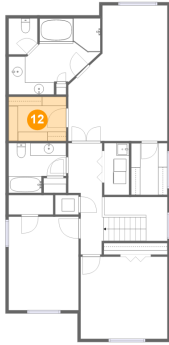

6329 Vista Verde Dr E, Gulfport, Pinellas County, Florida, United States, 33707

12 Floor 2 - Cl

Dimensions: 9'1" x 7'0"
Area: 64 sq. ft
Counted as living area: Yes

Heated: Yes
Finished: Yes
Enclosed: Yes
Contiguous: Yes
Permitted: Yes
Wet space: No
Addition: No
Conversion: No