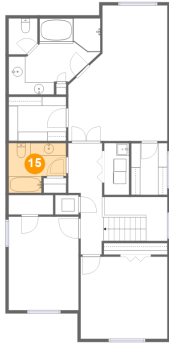

6329 Vista Verde Dr E, Gulfport, Pinellas County, Florida, United States, 33707

15 Floor 2 - Bath

Dimensions: 9'1" x 7'11"
Area: 62 sq. ft
Counted as living area: Yes

Heated: Yes
Finished: Yes
Enclosed: Yes
Contiguous: Yes
Permitted: Yes
Wet space: Yes
Addition: No
Conversion: No