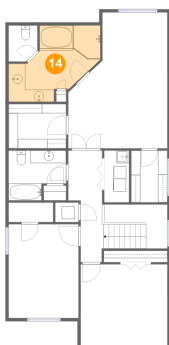

14 Floor 2 - Bath

Dimensions: 13'10" x 12'1"
Area: 121 sq. ft
Counted as living area: Yes

Heated: Yes
Finished: Yes
Enclosed: Yes
Contiguous: Yes
Permitted: Yes
Wet space: Yes
Addition: No
Conversion: No