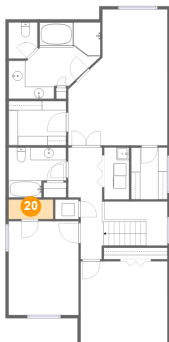

20 Floor 2 - Cl

Dimensions: 7'1" x 3'1"
Area: 22 sq. ft
Counted as living area: Yes

Heated: Yes
Finished: Yes
Enclosed: Yes
Contiguous: Yes
Permitted: Yes
Wet space: No
Addition: No
Conversion: No