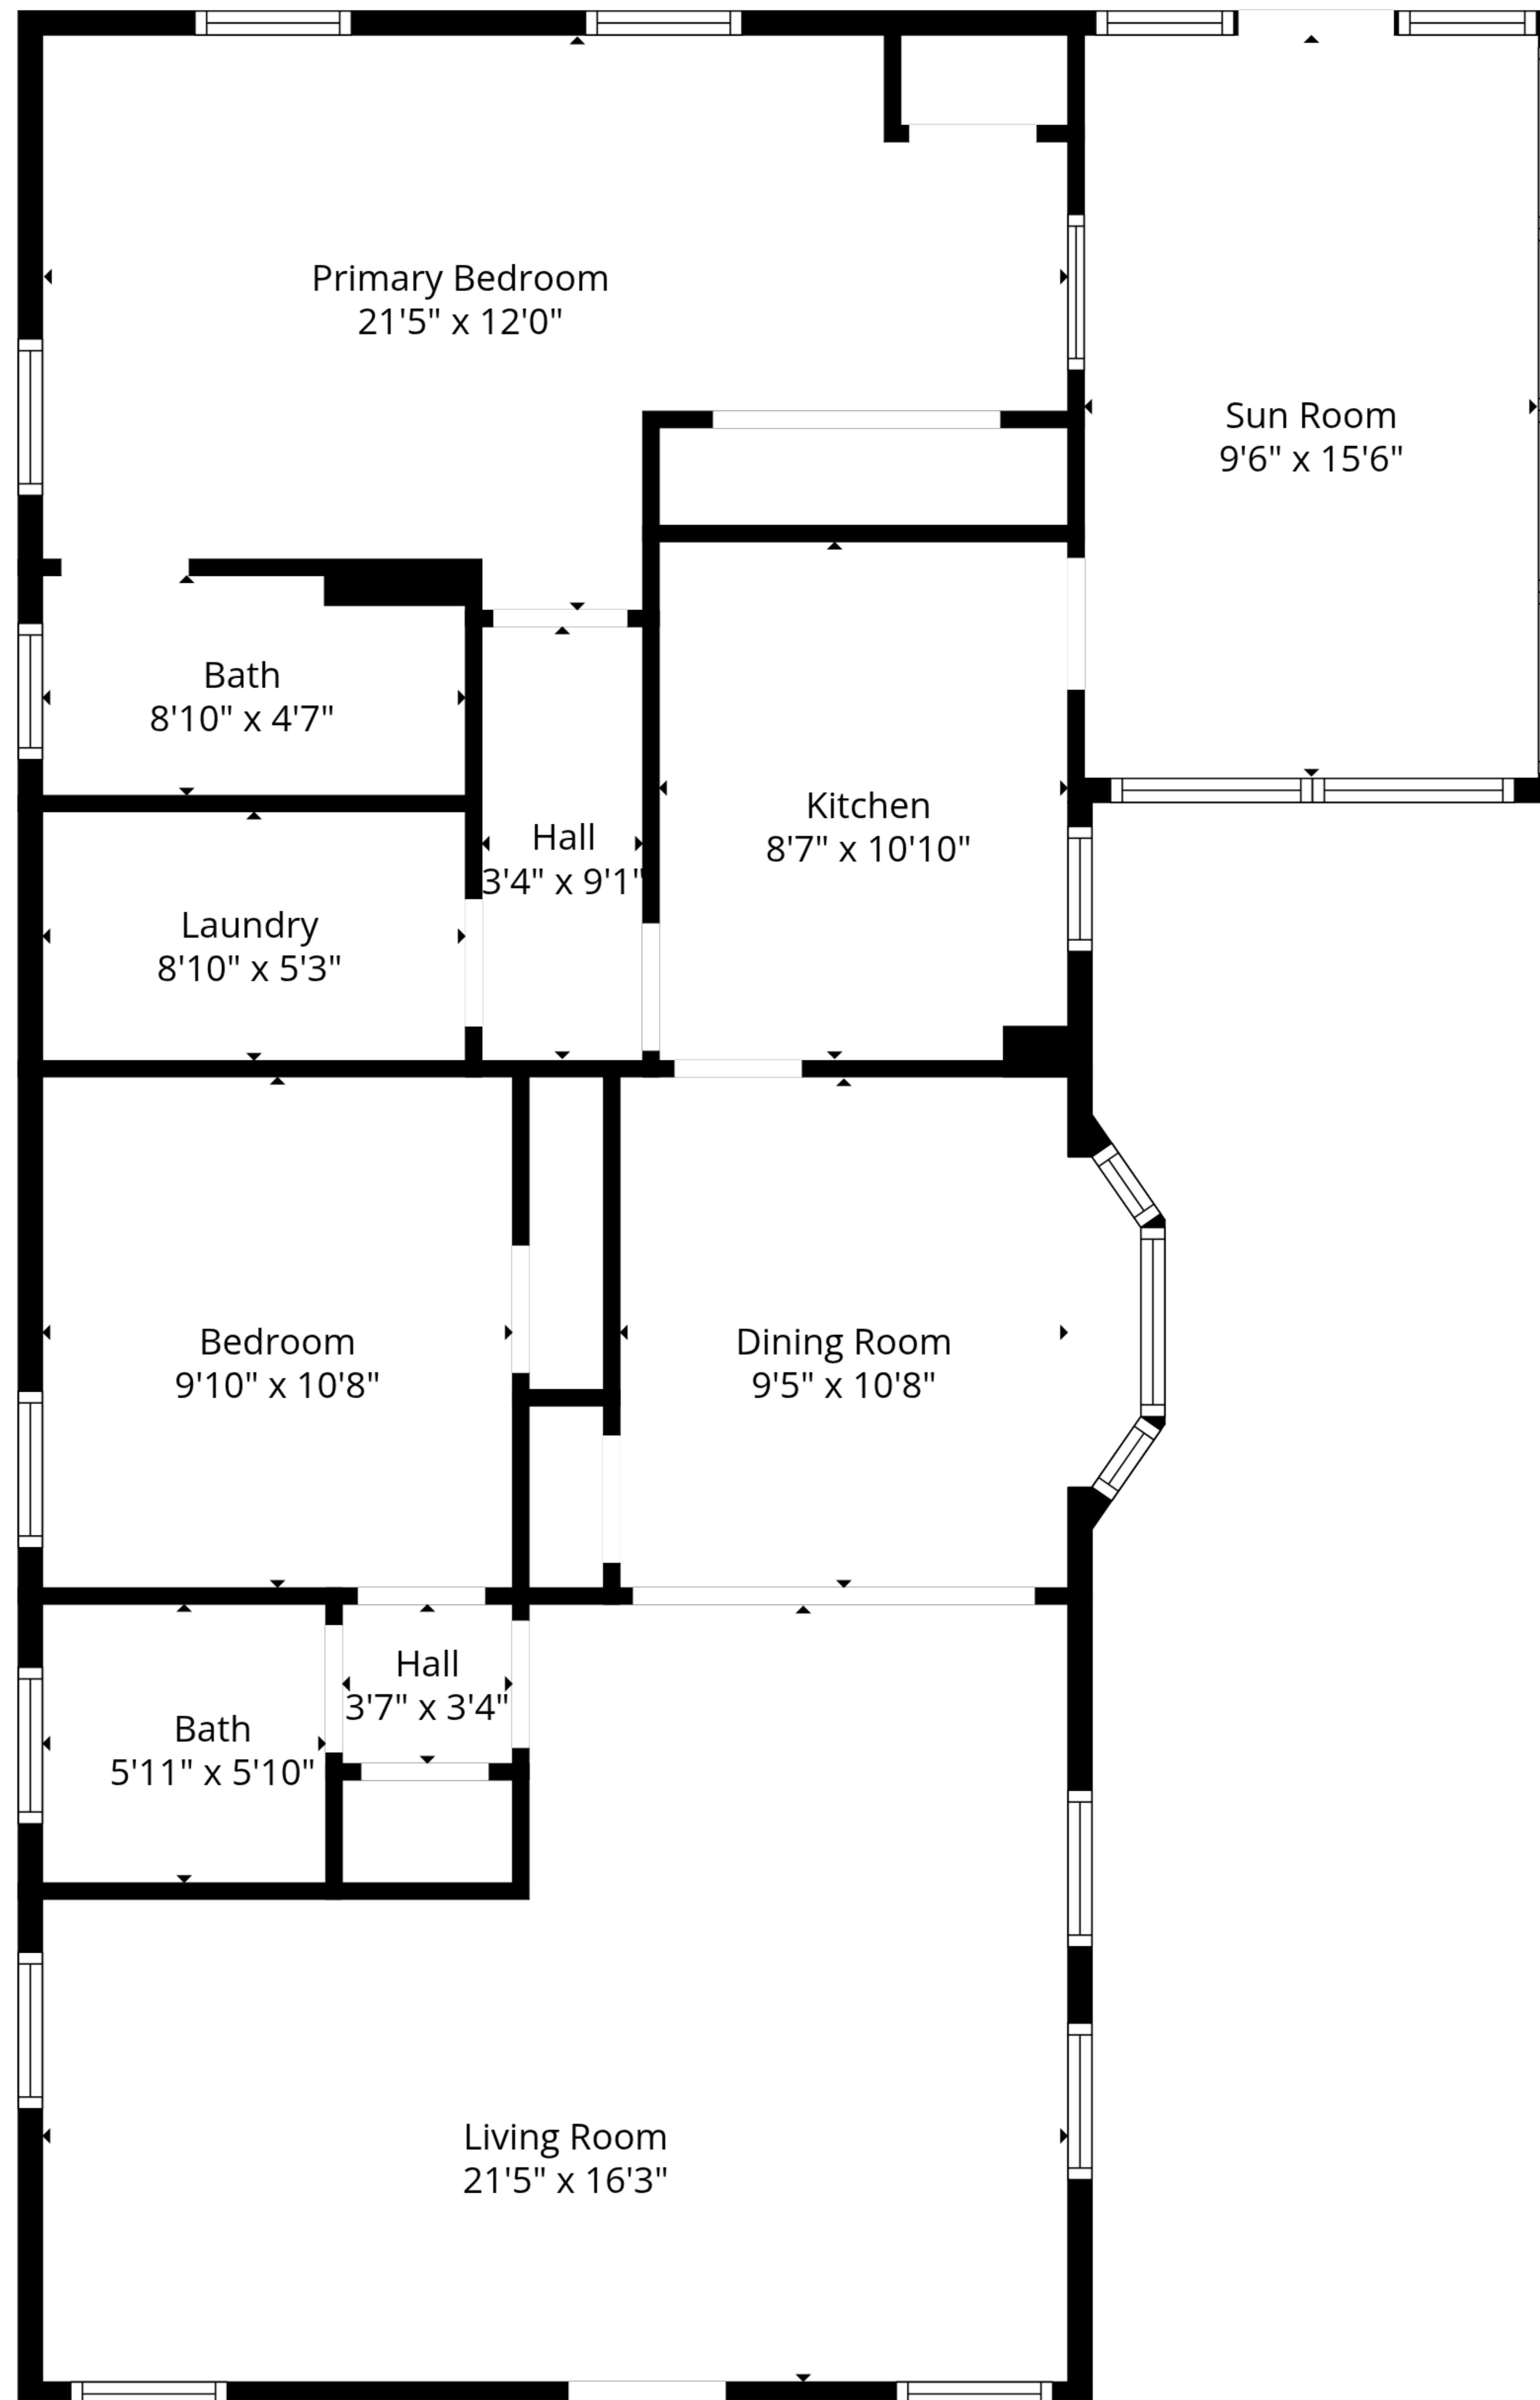

TOTAL: 1205 sq. ft
1st floor: 1205 sq. ft
EXCLUDED AREAS: BAY WINDOW: 10 sq. ft, WALLS: 82 sq. ft

Sizes And Dimensions Are Approximate. Actual May Vary.

TOTAL: 1205 sq. ft
1st floor: 1205 sq. ft
EXCLUDED AREAS: BAY WINDOW: 10 sq. ft, WALLS: 82 sq. ft

Sizes And Dimensions Are Approximate. Actual May Vary.