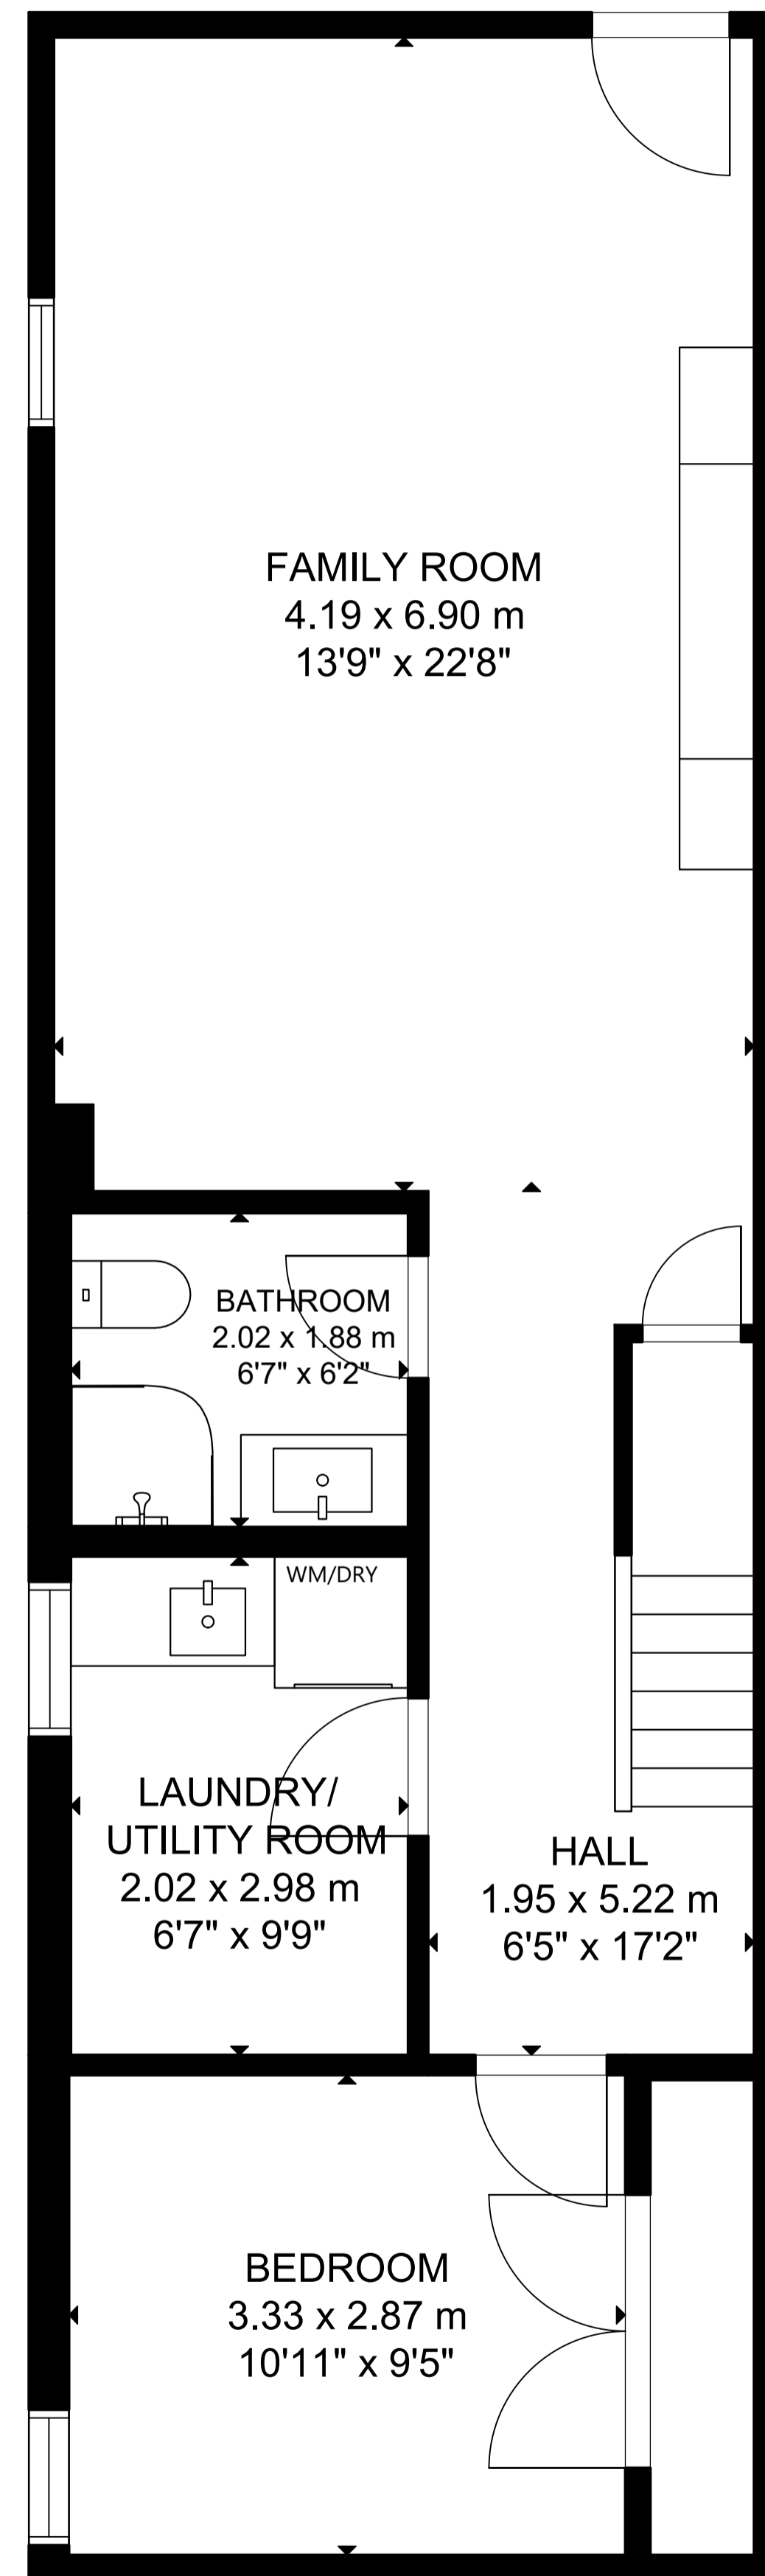

93 Langley Avenue

LOWER LEVEL

MAIN FLOOR

SECOND FLOOR

GROSS INTERNAL AREA
 TOTAL: 205 m²/2,207 sq ft
 LOWER LEVEL: 62 m²/671 sq ft, MAIN FLOOR: 71 m²/762 sq ft
 SECOND FLOOR: 72 m²/774 sq ft
 SIZE AND DIMENSIONS ARE APPROXIMATE, ACTUAL MAY VARY.