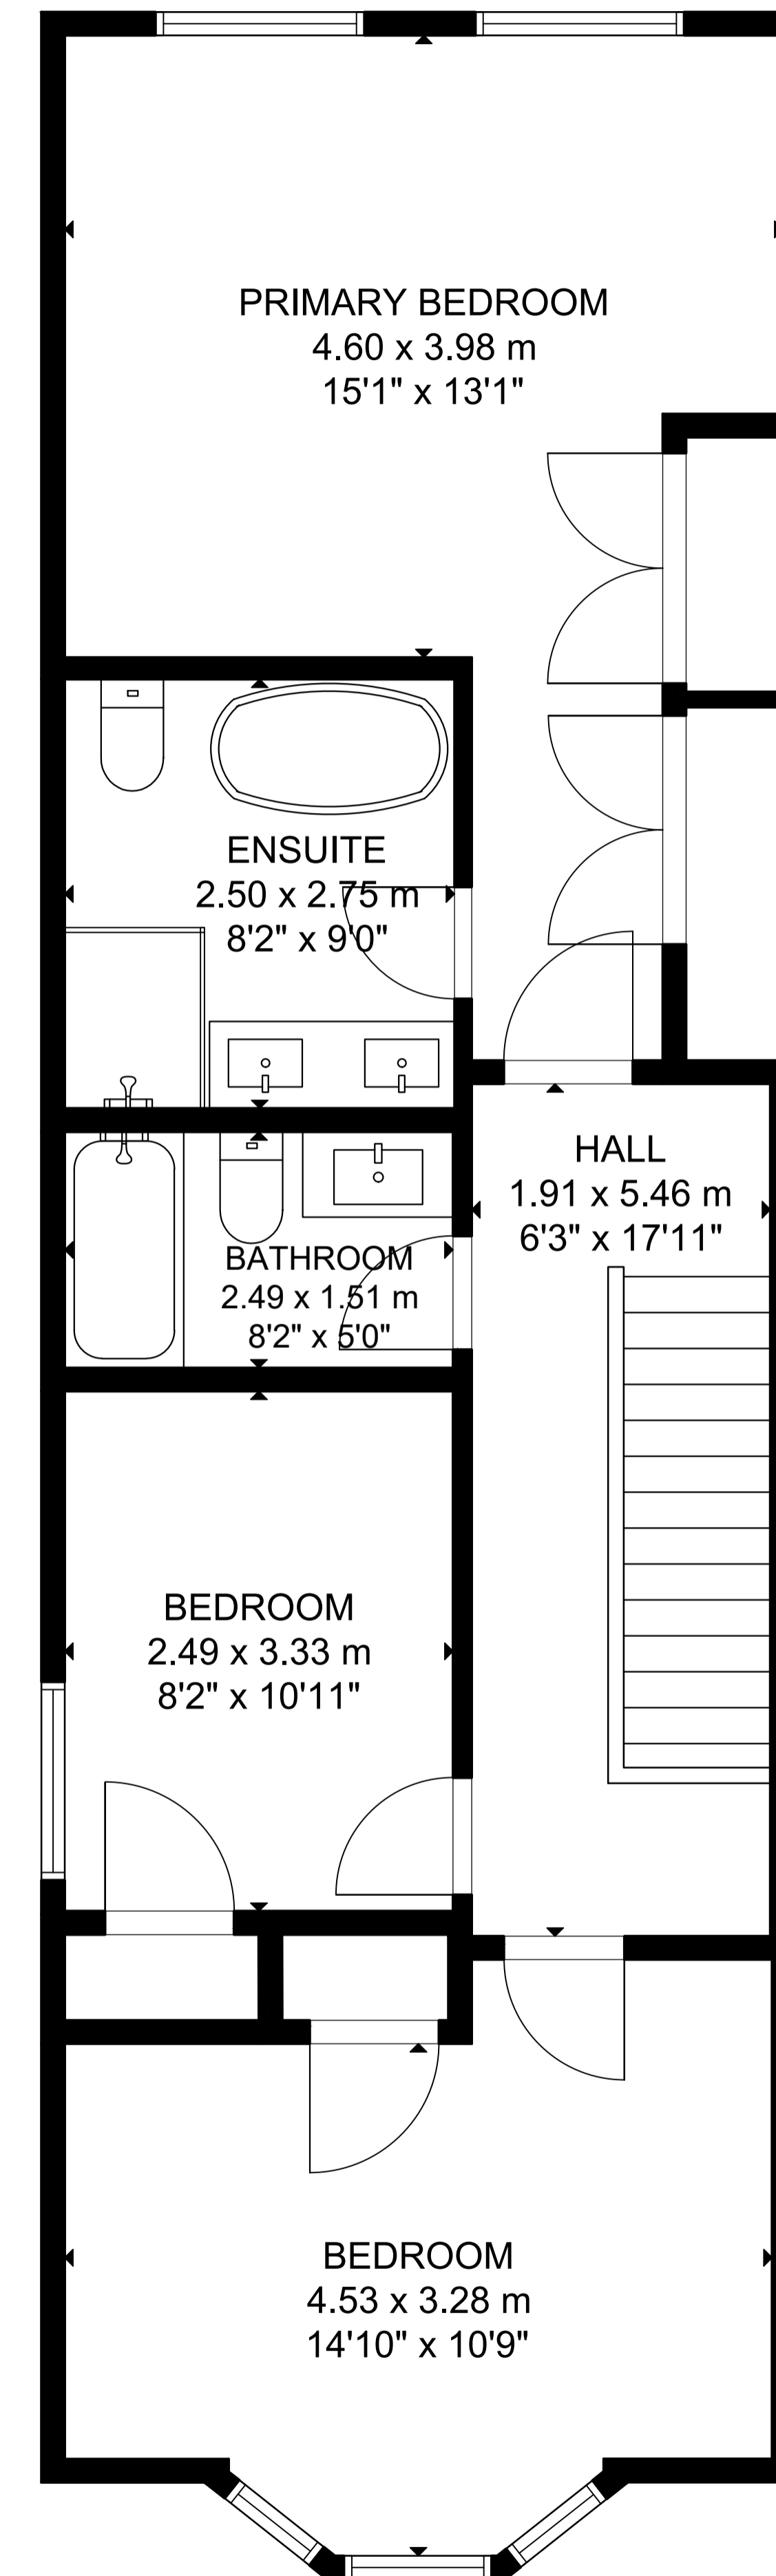

93 Langley Avenue

LOWER LEVEL

MAIN FLOOR

SECOND FLOOR

GROSS INTERNAL AREA
 TOTAL: 205 m²/2,207 sq ft
 LOWER LEVEL: 62 m²/671 sq ft, MAIN FLOOR: 71 m²/762 sq ft
 SECOND FLOOR: 72 m²/774 sq ft
 SIZE AND DIMENSIONS ARE APPROXIMATE, ACTUAL MAY VARY.