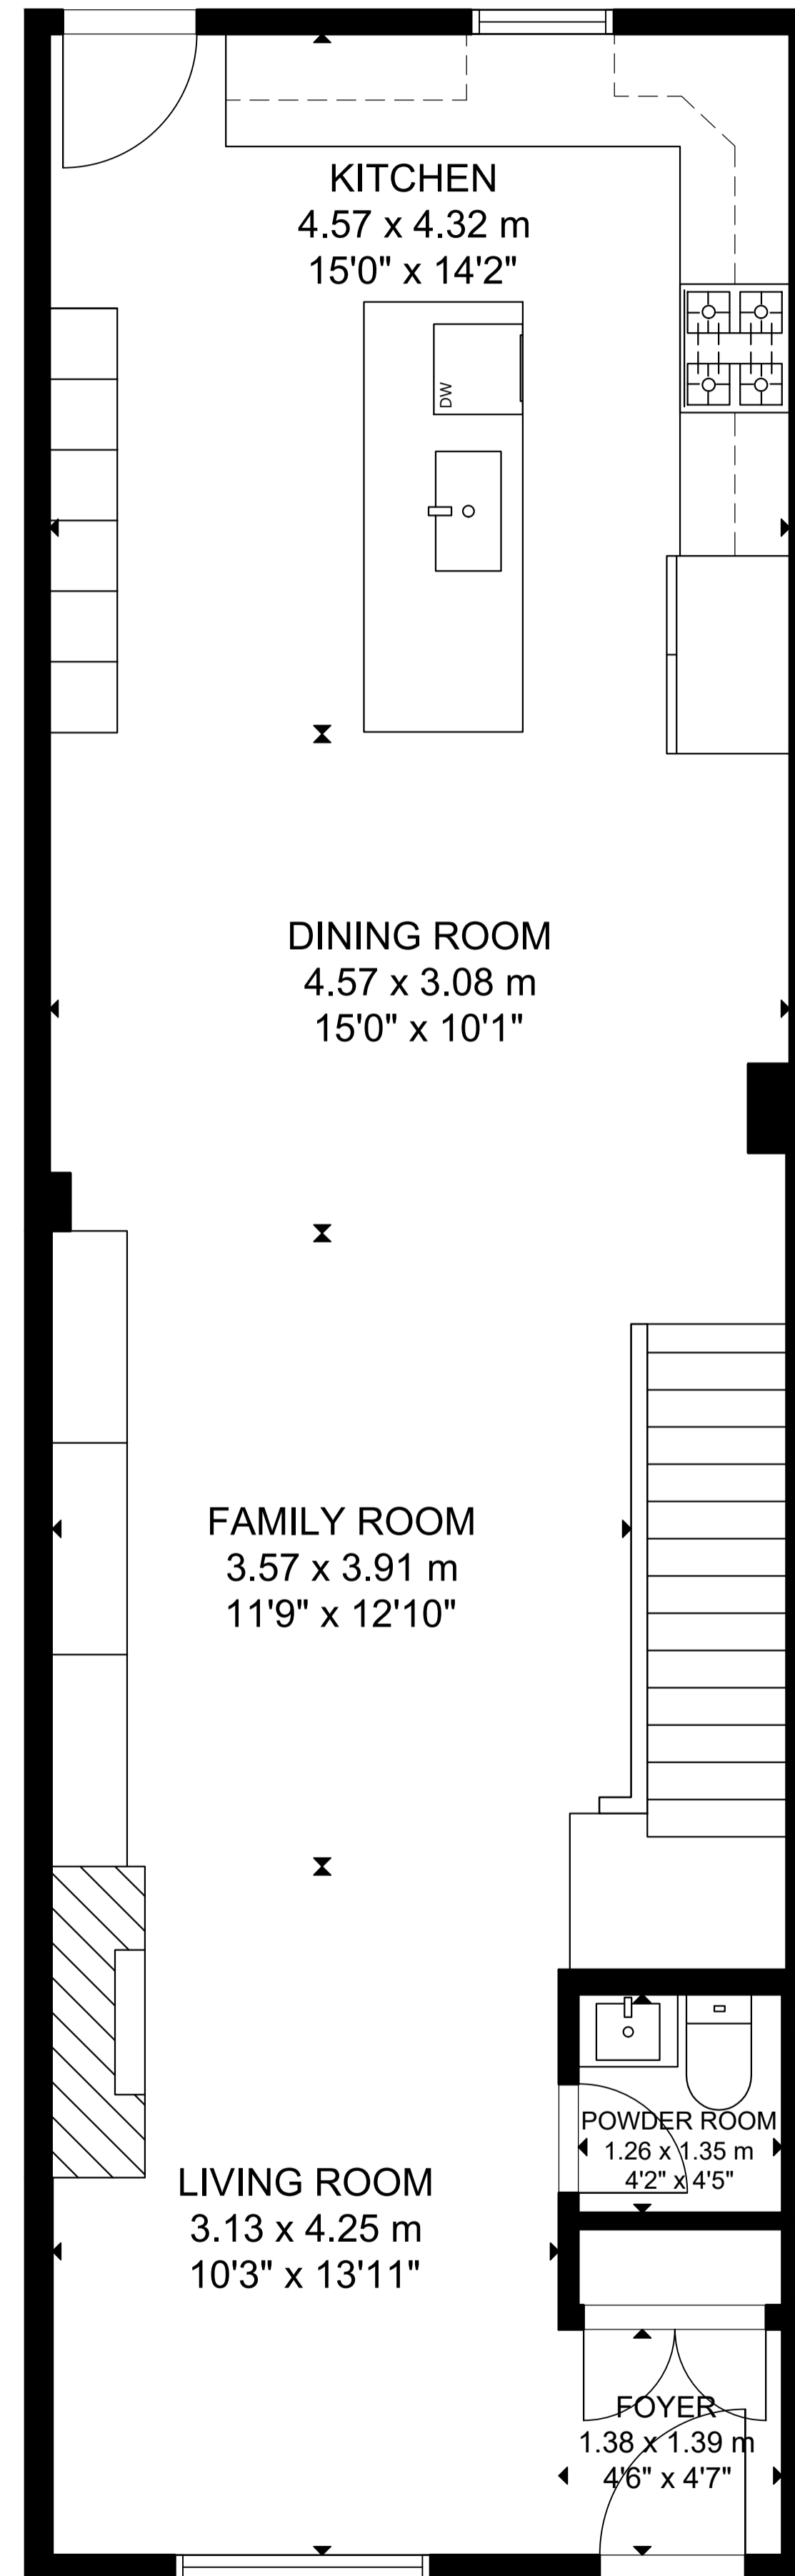

93 Langley Avenue

LOWER LEVEL

MAIN FLOOR

SECOND FLOOR

GROSS INTERNAL AREA
 TOTAL: 205 m²/2,207 sq ft
 LOWER LEVEL: 62 m²/671 sq ft, MAIN FLOOR: 71 m²/762 sq ft
 SECOND FLOOR: 72 m²/774 sq ft
 SIZE AND DIMENSIONS ARE APPROXIMATE, ACTUAL MAY VARY.