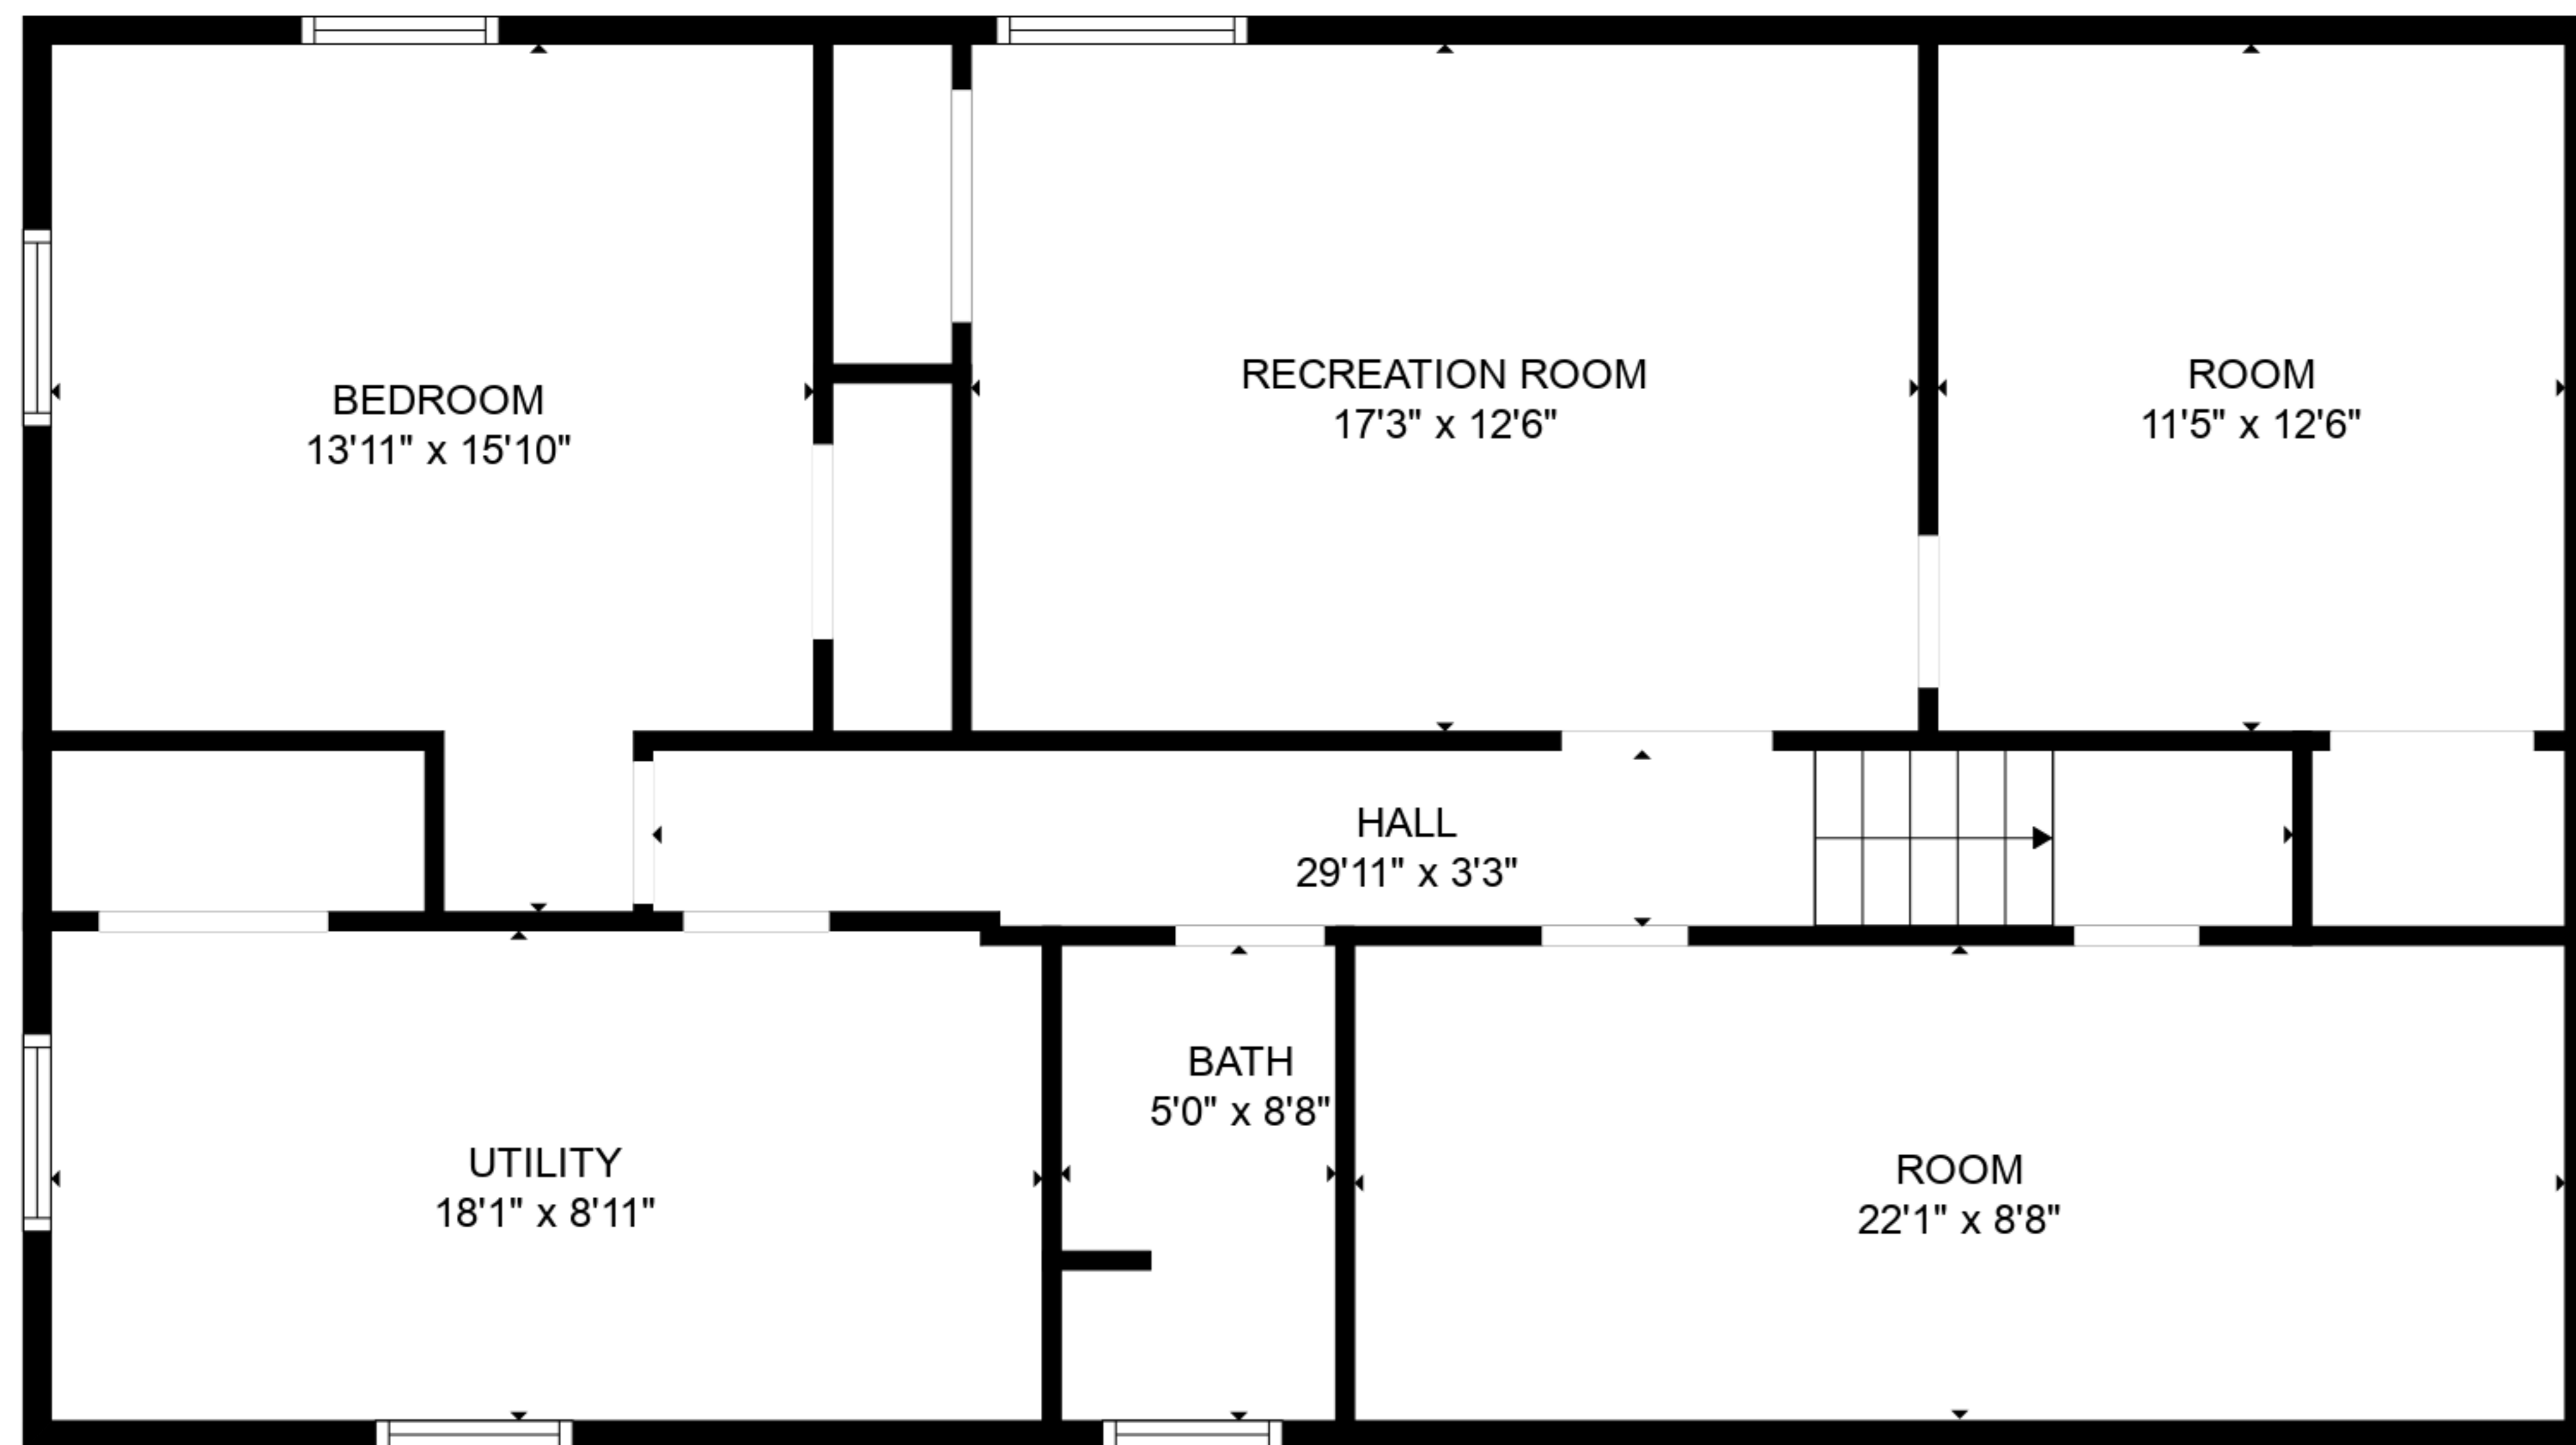

BEDROOM
13'11" x 15'10"

RECREATION ROOM
17'3" x 12'6"

ROOM
11'5" x 12'6"

HALL
29'11" x 3'3"

UTILITY
18'1" x 8'11"

BATH
5'0" x 8'8"

ROOM
22'1" x 8'8"

FLOOR 1

FLOOR 2