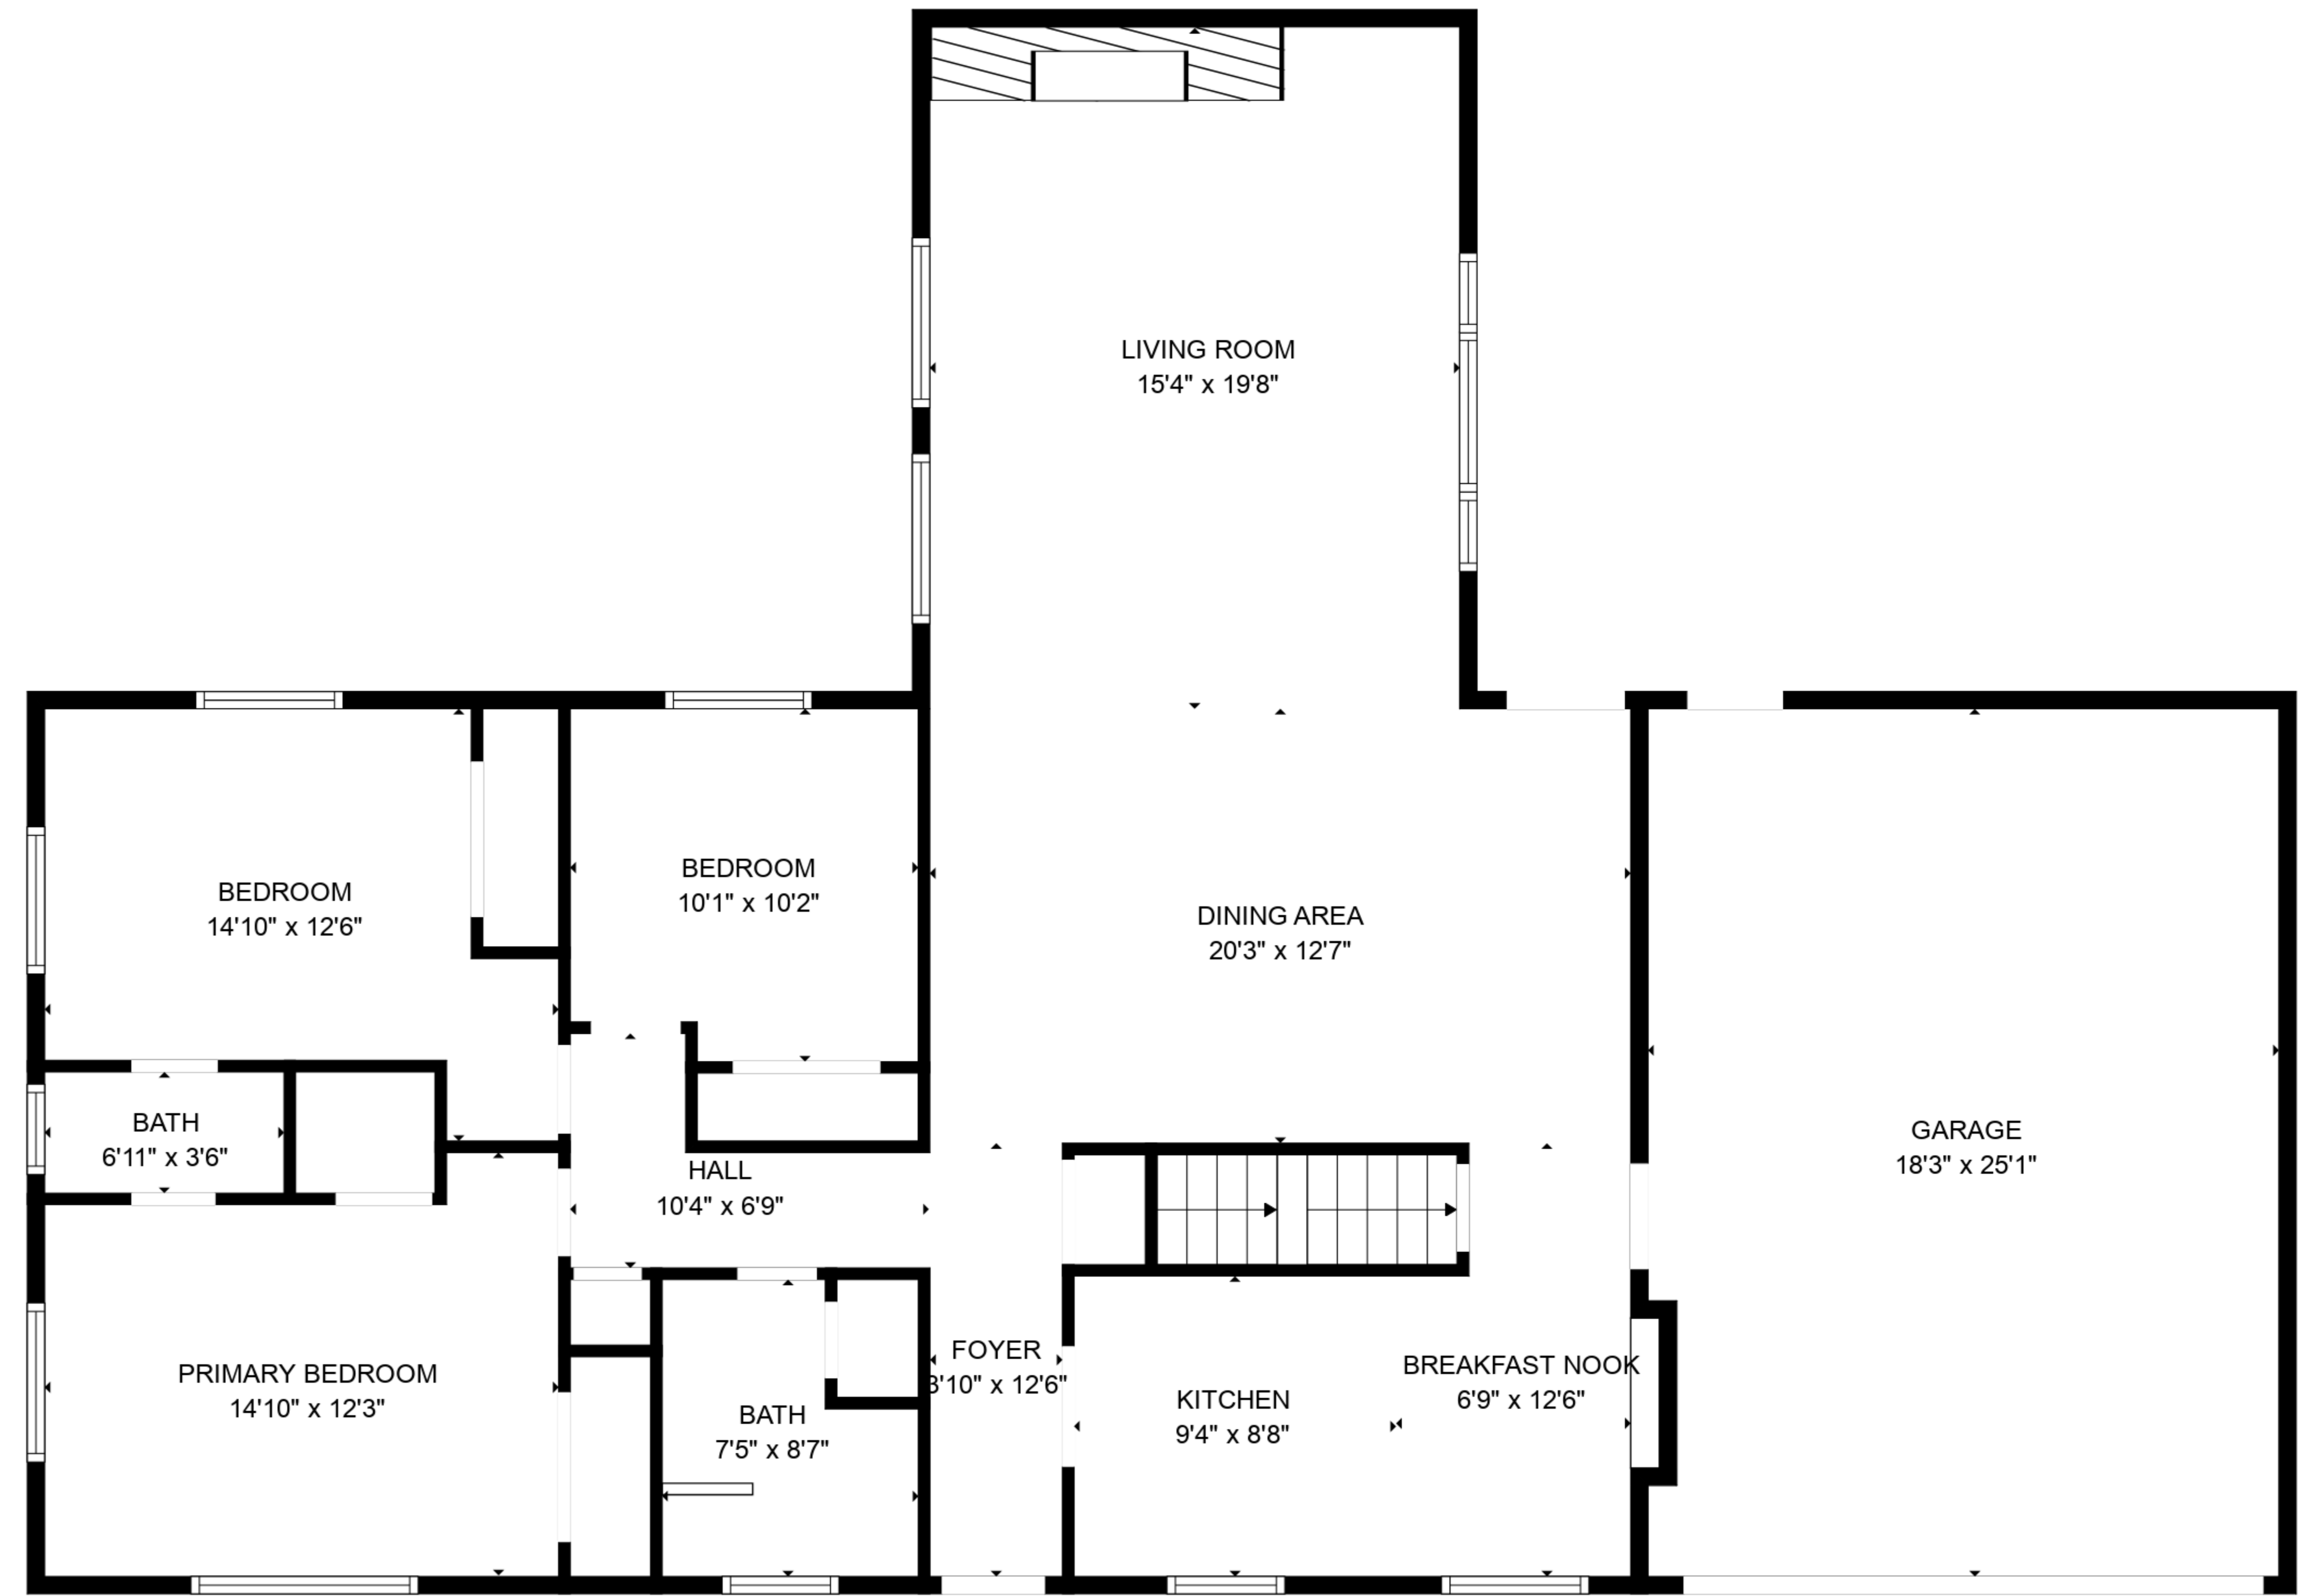

BEDROOM
13'11" x 15'10"

RECREATION ROOM
17'3" x 12'6"

ROOM
11'5" x 12'6"

HALL
29'11" x 3'3"

UTILITY
18'1" x 8'11"

BATH
5'0" x 8'8"

ROOM
22'1" x 8'8"

FLOOR 1

FLOOR 2