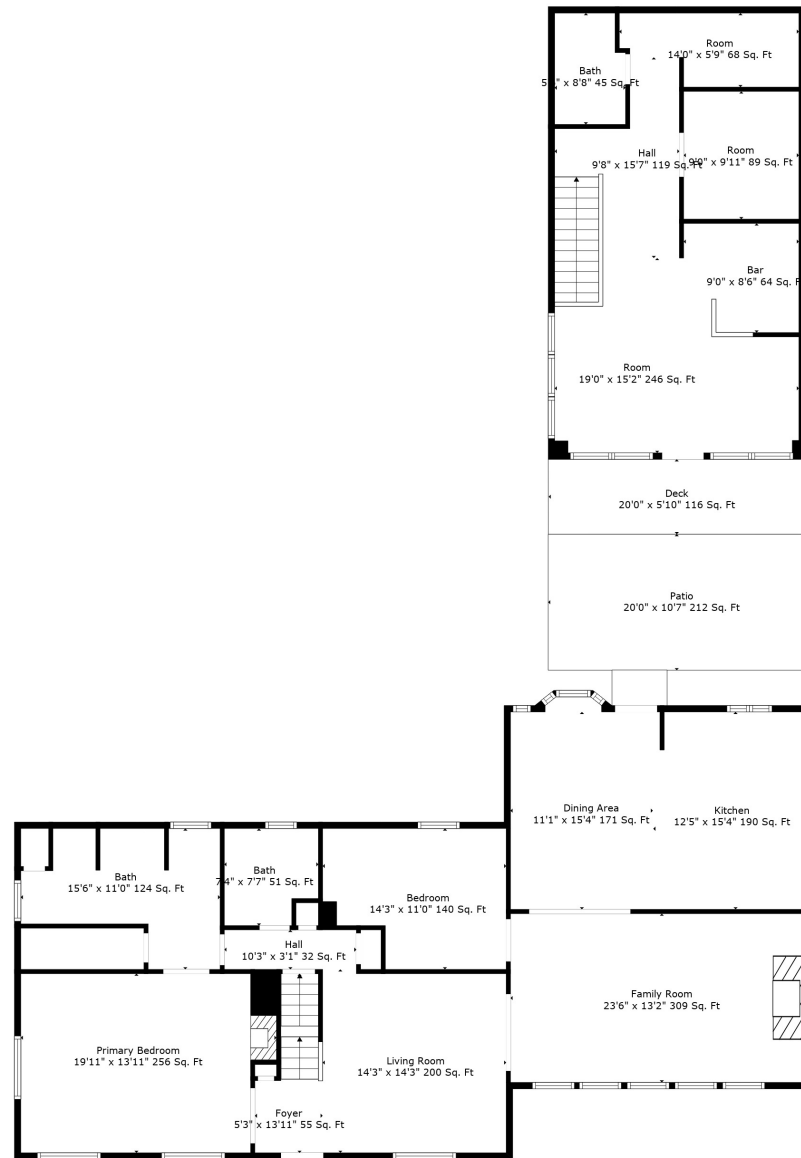

Total scanned area: 4563 sq. ft

Measurements Are Deemed Highly Reliable But Not Guaranteed.

Total scanned area: 4563 sq. ft

Measurements Are Deemed Highly Reliable But Not Guaranteed.

Total scanned area: 4563 sq. ft

Measurements Are Deemed Highly Reliable But Not Guaranteed.

Recreation Room
21'6" x 22'11" 438 Sq. Ft

Utility
17'4" x 10'0" 174 Sq. Ft

Room
11'0" x 12'7" 137 Sq. Ft

Total scanned area: 4563 sq. ft

Measurements Are Deemed Highly Reliable But Not Guaranteed.

Basement
19'0" x 17'0" 320 Sq. Ft

Total scanned area: 4563 sq. ft

Measurements Are Deemed Highly Reliable But Not Guaranteed.