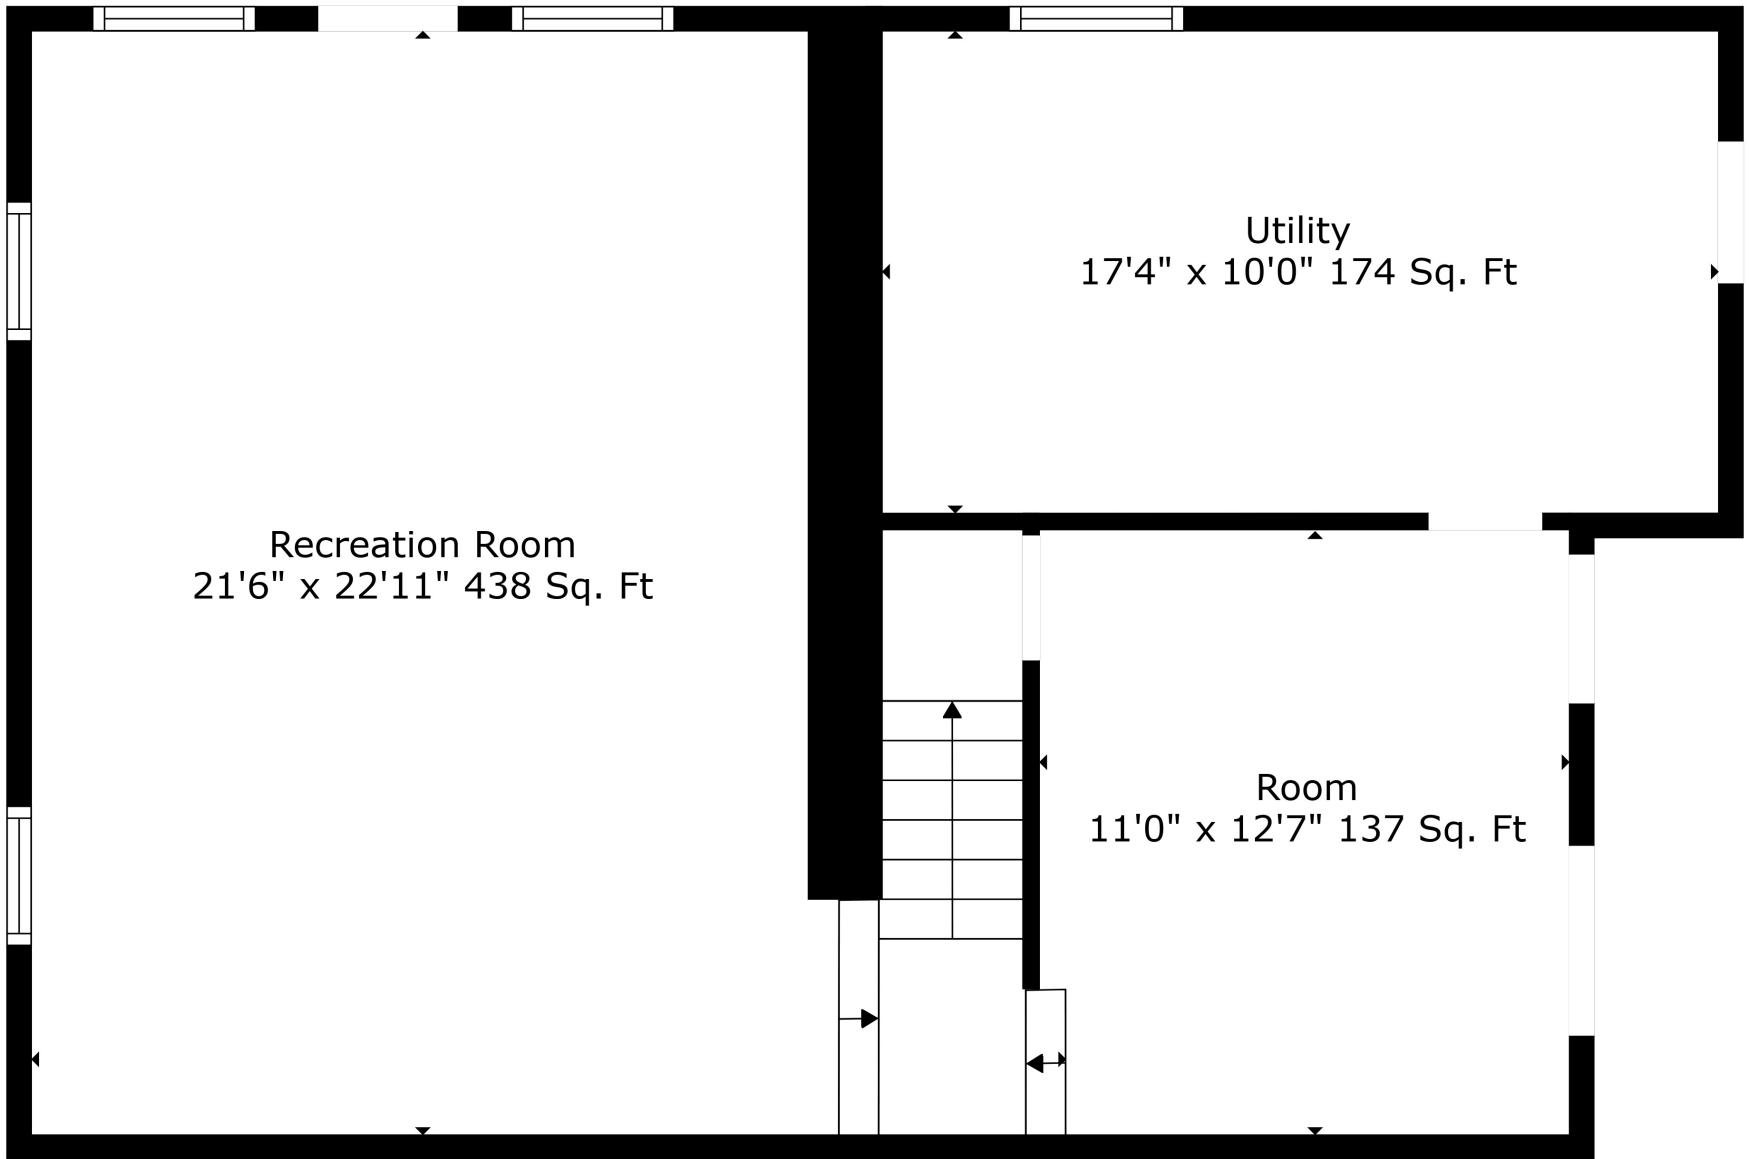

Total scanned area: 4563 sq. ft

Measurements Are Deemed Highly Reliable But Not Guaranteed.

Total scanned area: 4563 sq. ft

Measurements Are Deemed Highly Reliable But Not Guaranteed.

Total scanned area: 4563 sq. ft

Measurements Are Deemed Highly Reliable But Not Guaranteed.

Recreation Room
21'6" x 22'11" 438 Sq. Ft

Utility
17'4" x 10'0" 174 Sq. Ft

Room
11'0" x 12'7" 137 Sq. Ft

Total scanned area: 4563 sq. ft

Measurements Are Deemed Highly Reliable But Not Guaranteed.

Basement
19'0" x 17'0" 320 Sq. Ft

Total scanned area: 4563 sq. ft

Measurements Are Deemed Highly Reliable But Not Guaranteed.