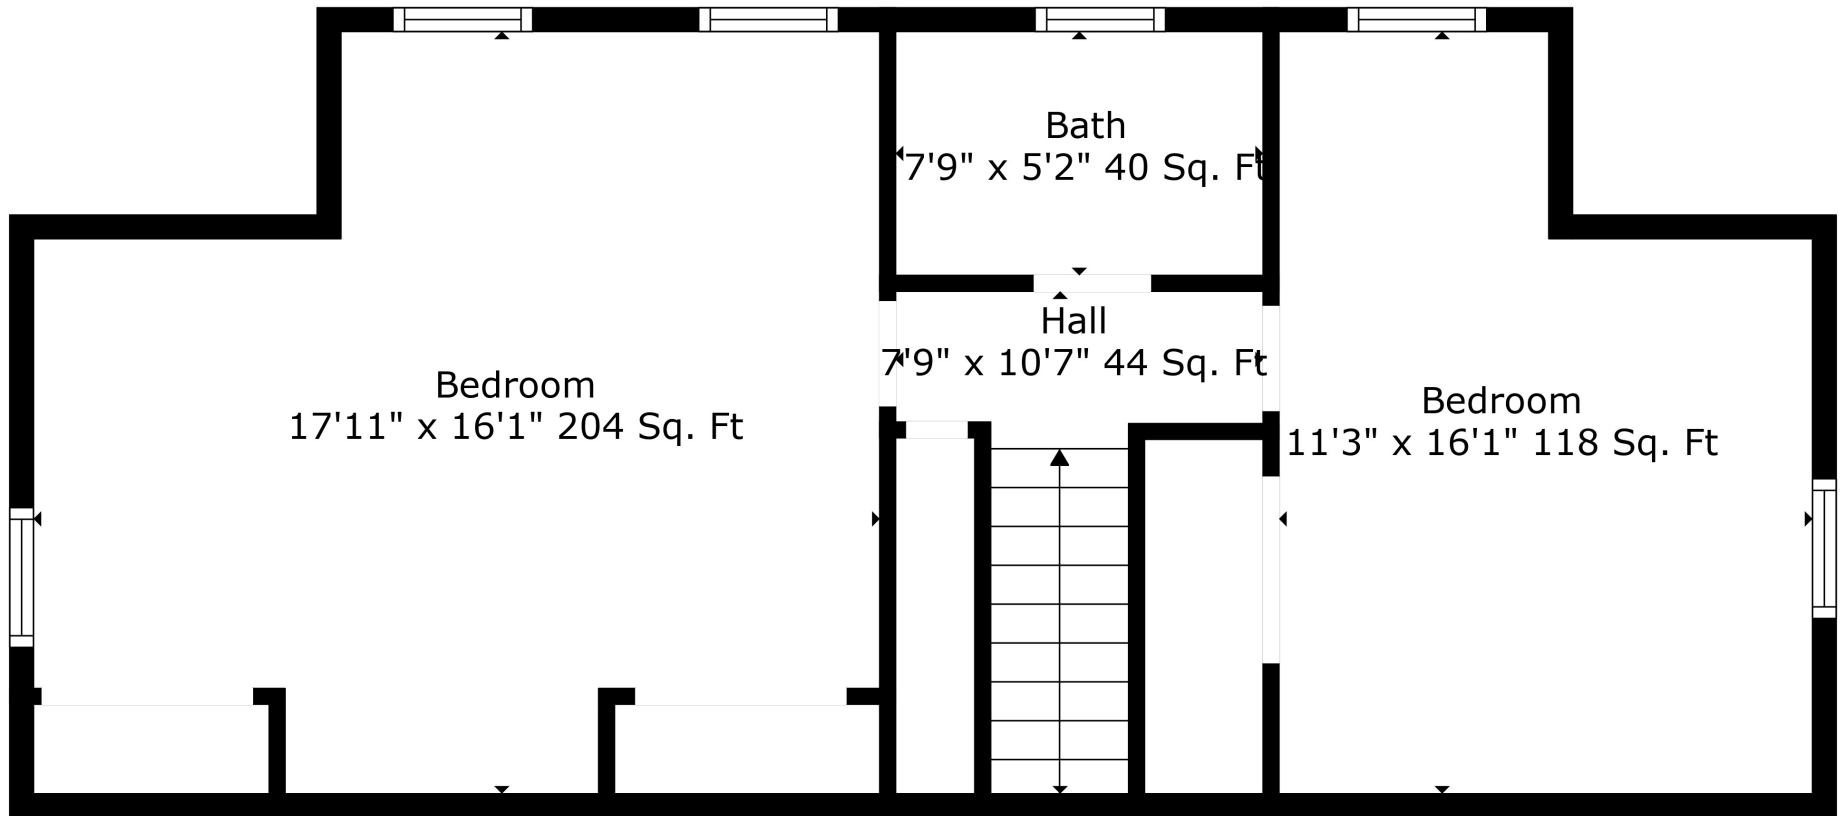

Total scanned area: 4563 sq. ft

Measurements Are Deemed Highly Reliable But Not Guaranteed.

Total scanned area: 4563 sq. ft

Measurements Are Deemed Highly Reliable But Not Guaranteed.

Total scanned area: 4563 sq. ft

Measurements Are Deemed Highly Reliable But Not Guaranteed.

Recreation Room
21'6" x 22'11" 438 Sq. Ft

Utility
17'4" x 10'0" 174 Sq. Ft

Room
11'0" x 12'7" 137 Sq. Ft

Total scanned area: 4563 sq. ft

Measurements Are Deemed Highly Reliable But Not Guaranteed.

Basement
19'0" x 17'0" 320 Sq. Ft

Total scanned area: 4563 sq. ft

Measurements Are Deemed Highly Reliable But Not Guaranteed.