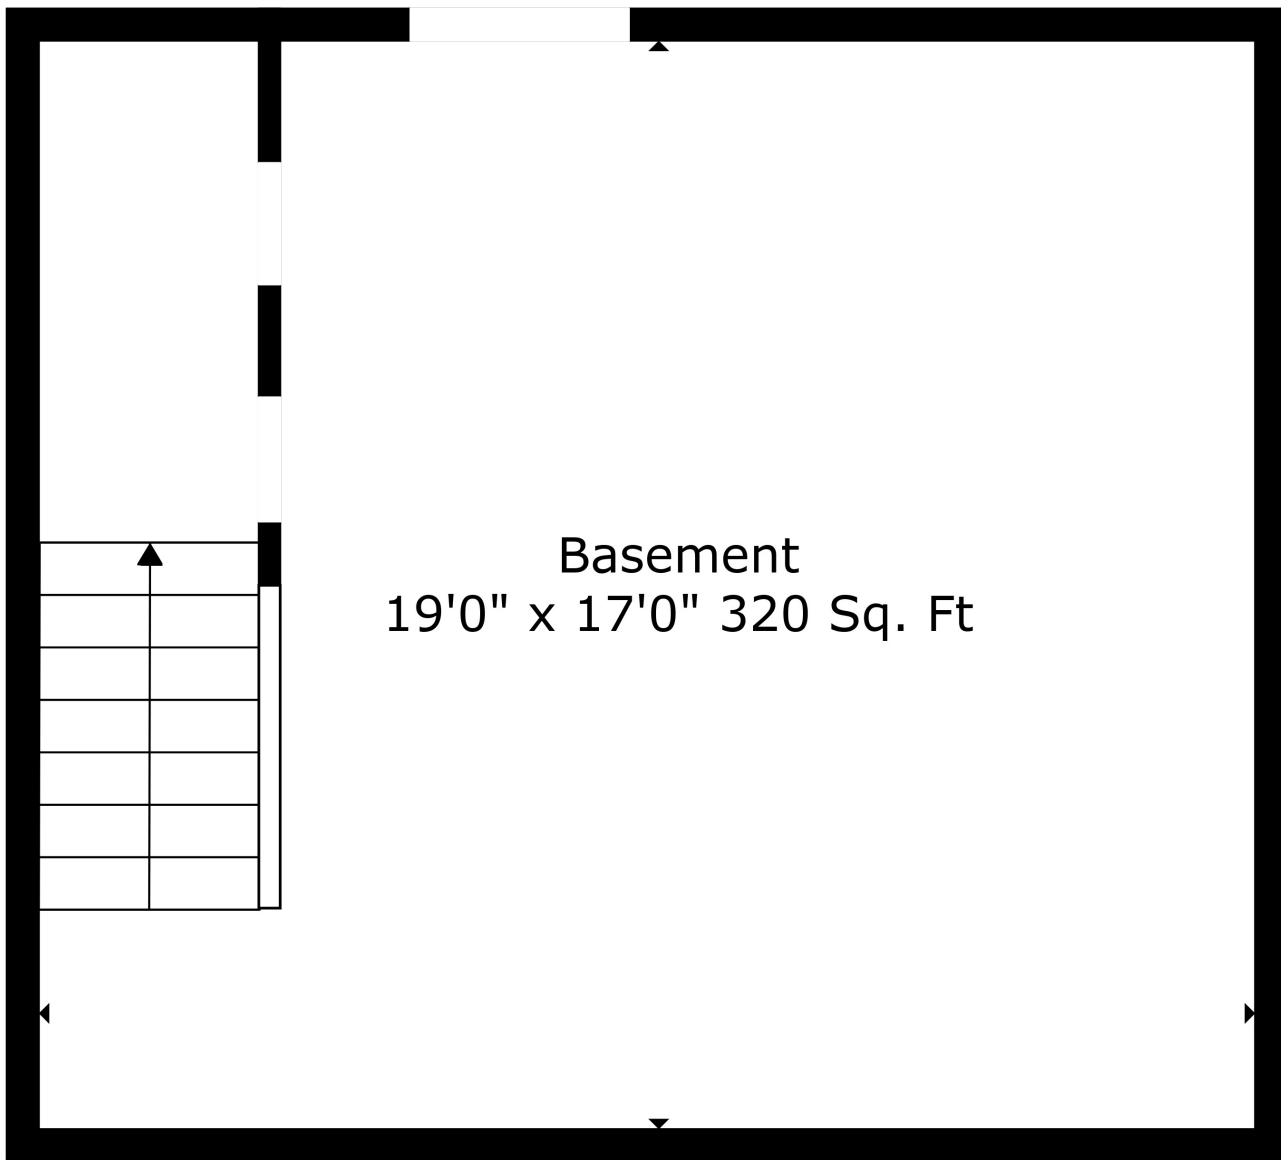

Total scanned area: 4563 sq. ft

Measurements Are Deemed Highly Reliable But Not Guaranteed.

Total scanned area: 4563 sq. ft

Measurements Are Deemed Highly Reliable But Not Guaranteed.

Total scanned area: 4563 sq. ft

Measurements Are Deemed Highly Reliable But Not Guaranteed.

Recreation Room
21'6" x 22'11" 438 Sq. Ft

Utility
17'4" x 10'0" 174 Sq. Ft

Room
11'0" x 12'7" 137 Sq. Ft

Total scanned area: 4563 sq. ft

Measurements Are Deemed Highly Reliable But Not Guaranteed.

Basement
19'0" x 17'0" 320 Sq. Ft

Total scanned area: 4563 sq. ft

Measurements Are Deemed Highly Reliable But Not Guaranteed.