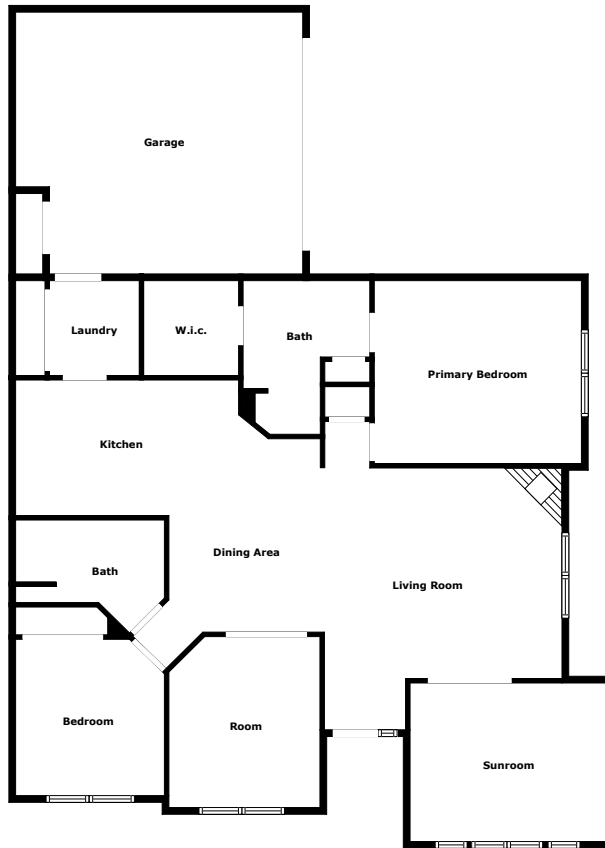

Home report

Rosemeade Drive 3211 1311

Fort Worth

Highlights

1 Kitchen

1 Living room

2 Bedroom

2 Bath

16 Doors

17 Windows

Nearby services Data source: Google Maps

Vickery & Southwest, 0.3 mi

Walmart Neighborhood Market, 0.3 mi

Fort Worth ENT & Sinus, 0.8 mi

Ridglea Hills Elementary School, 0.3 mi

Dry Dock Jerky Co., 0.2 mi

Jmk International Incorporated Heliport, 0.9 mi

Floor plan

Measurements Are Calculated By Cubicasa Technology. Deemed Highly Reliable But Not Guaranteed.

Appendix 1: Data sheet

Room - 2	Room - Glass - 1	Bedroom - 2
Bedroom - Master - 1	Bath - 2	Closet - 1
Closet - WalkIn - 1	Utility - 1	Utility - Laundry - 1
Garage - 1	LivingRoom - 1	Dining - 1
Dining - Open - 1	Kitchen - 1	