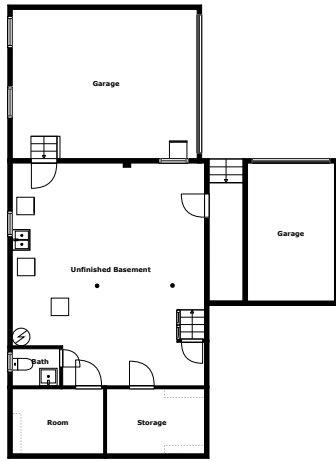

Home report

Spring Ave 200
Pittsburgh

Highlights

1 Kitchen

1 Living room

5 Bedroom

4 Bath

33 Doors

Floor plan

Floor 1

Floor 2

Floor 3

Floor 4

Measurements Are Calculated By Cubicasa Technology. Deemed Highly Reliable But Not Guaranteed.

Appendix 1: Data sheet

Storage - 1	Room - 1	Basement - 1
Basement - Unfinished - 1	Bath - 4	Bath - Toilet - 2
Garage - 2	Outdoor - 3	Outdoor - Porch - 1
Outdoor - Patio - 1	LivingRoom - 1	Entry - 1
Entry - Foyer - 1	Bedroom - 5	Bedroom - Master - 1
Closet - 1	Closet - WalkIn - 1	Kitchen - 1
Dining - 1	Dining - Open - 1	Hall - 1
Attic - 2	Attic - Finished - 1	