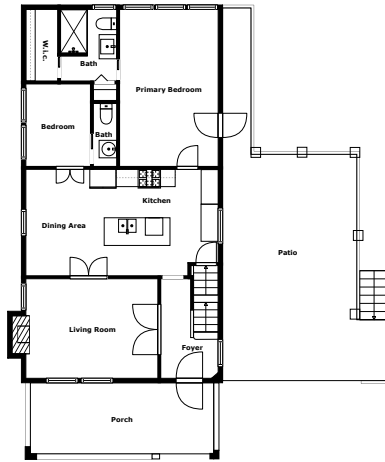

Home report

Spring Ave 200
Pittsburgh

Highlights

1 Kitchen

1 Living room

5 Bedroom

4 Bath

33 Doors

Floor plan

Floor 1

Floor 2

Floor 3

Floor 4

Measurements Are Calculated By Cubicasa Technology. Deemed Highly Reliable But Not Guaranteed.

Appendix 1: Data sheet

Storage - 1	Room - 1	Basement - 1
Basement - Unfinished - 1	Bath - 4	Bath - Toilet - 2
Garage - 2	Outdoor - 3	Outdoor - Porch - 1
Outdoor - Patio - 1	LivingRoom - 1	Entry - 1
Entry - Foyer - 1	Bedroom - 5	Bedroom - Master - 1
Closet - 1	Closet - WalkIn - 1	Kitchen - 1
Dining - 1	Dining - Open - 1	Hall - 1
Attic - 2	Attic - Finished - 1	