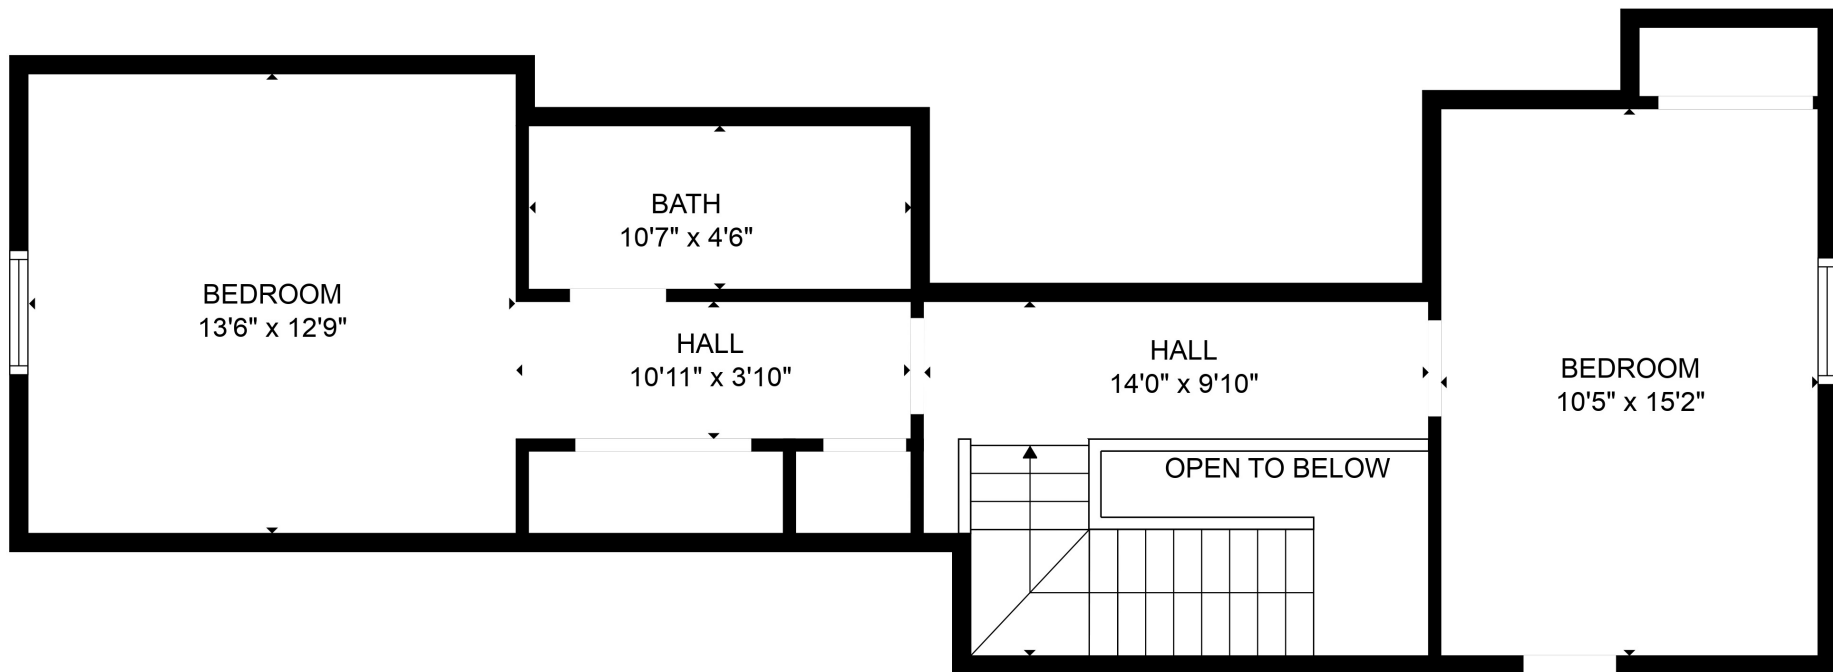

FLOOR 2

FLOOR 3

FLOOR 1

Total scanned area: 3356 sq. ft

Total scanned area: 3356 sq. ft

MEASUREMENTS ARE CALCULATED BY CUBICASA TECHNOLOGY. DEEMED HIGHLY RELIABLE BUT NOT GUARANTEED.

Total scanned area: 3356 sq. ft

MEASUREMENTS ARE CALCULATED BY CUBICASA TECHNOLOGY. DEEMED HIGHLY RELIABLE BUT NOT GUARANTEED.

GARAGE
23'8" x 24'0"

BASEMENT
24'8" x 25'6"

UTILITY
6'5" x 12'1"

BATH
9'7" x 4'5"

Total scanned area: 3356 sq. ft