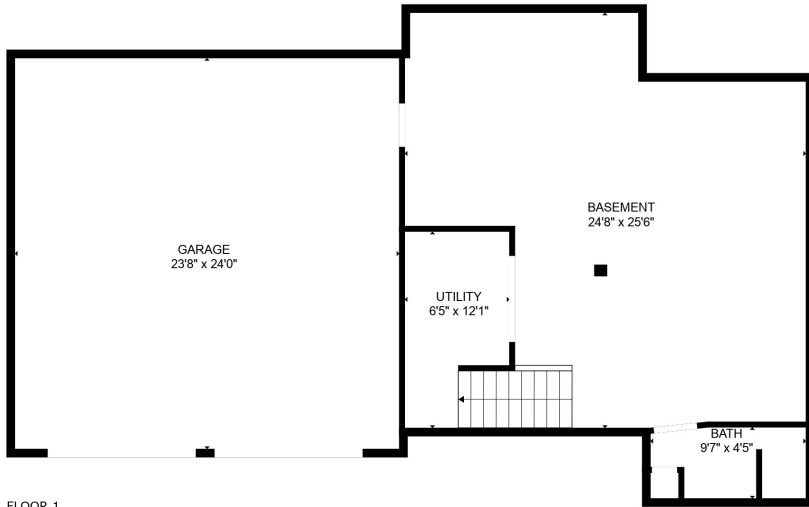

FLOOR 2

FLOOR 3

FLOOR 1

Total scanned area: 3356 sq. ft

Total scanned area: 3356 sq. ft

MEASUREMENTS ARE CALCULATED BY CUBICASA TECHNOLOGY. DEEMED HIGHLY RELIABLE BUT NOT GUARANTEED.

Total scanned area: 3356 sq. ft

MEASUREMENTS ARE CALCULATED BY CUBICASA TECHNOLOGY. DEEMED HIGHLY RELIABLE BUT NOT GUARANTEED.

GARAGE
23'8" x 24'0"

BASEMENT
24'8" x 25'6"

UTILITY
6'5" x 12'1"

BATH
9'7" x 4'5"

Total scanned area: 3356 sq. ft