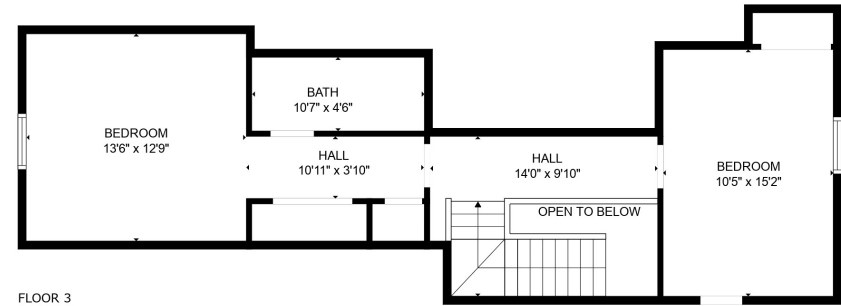

FLOOR 2

FLOOR 3

FLOOR 1

Total scanned area: 3356 sq. ft

Total scanned area: 3356 sq. ft

MEASUREMENTS ARE CALCULATED BY CUBICASA TECHNOLOGY. DEEMED HIGHLY RELIABLE BUT NOT GUARANTEED.

Total scanned area: 3356 sq. ft

MEASUREMENTS ARE CALCULATED BY CUBICASA TECHNOLOGY. DEEMED HIGHLY RELIABLE BUT NOT GUARANTEED.

GARAGE
23'8" x 24'0"

BASEMENT
24'8" x 25'6"

UTILITY
6'5" x 12'1"

BATH
9'7" x 4'5"

Total scanned area: 3356 sq. ft