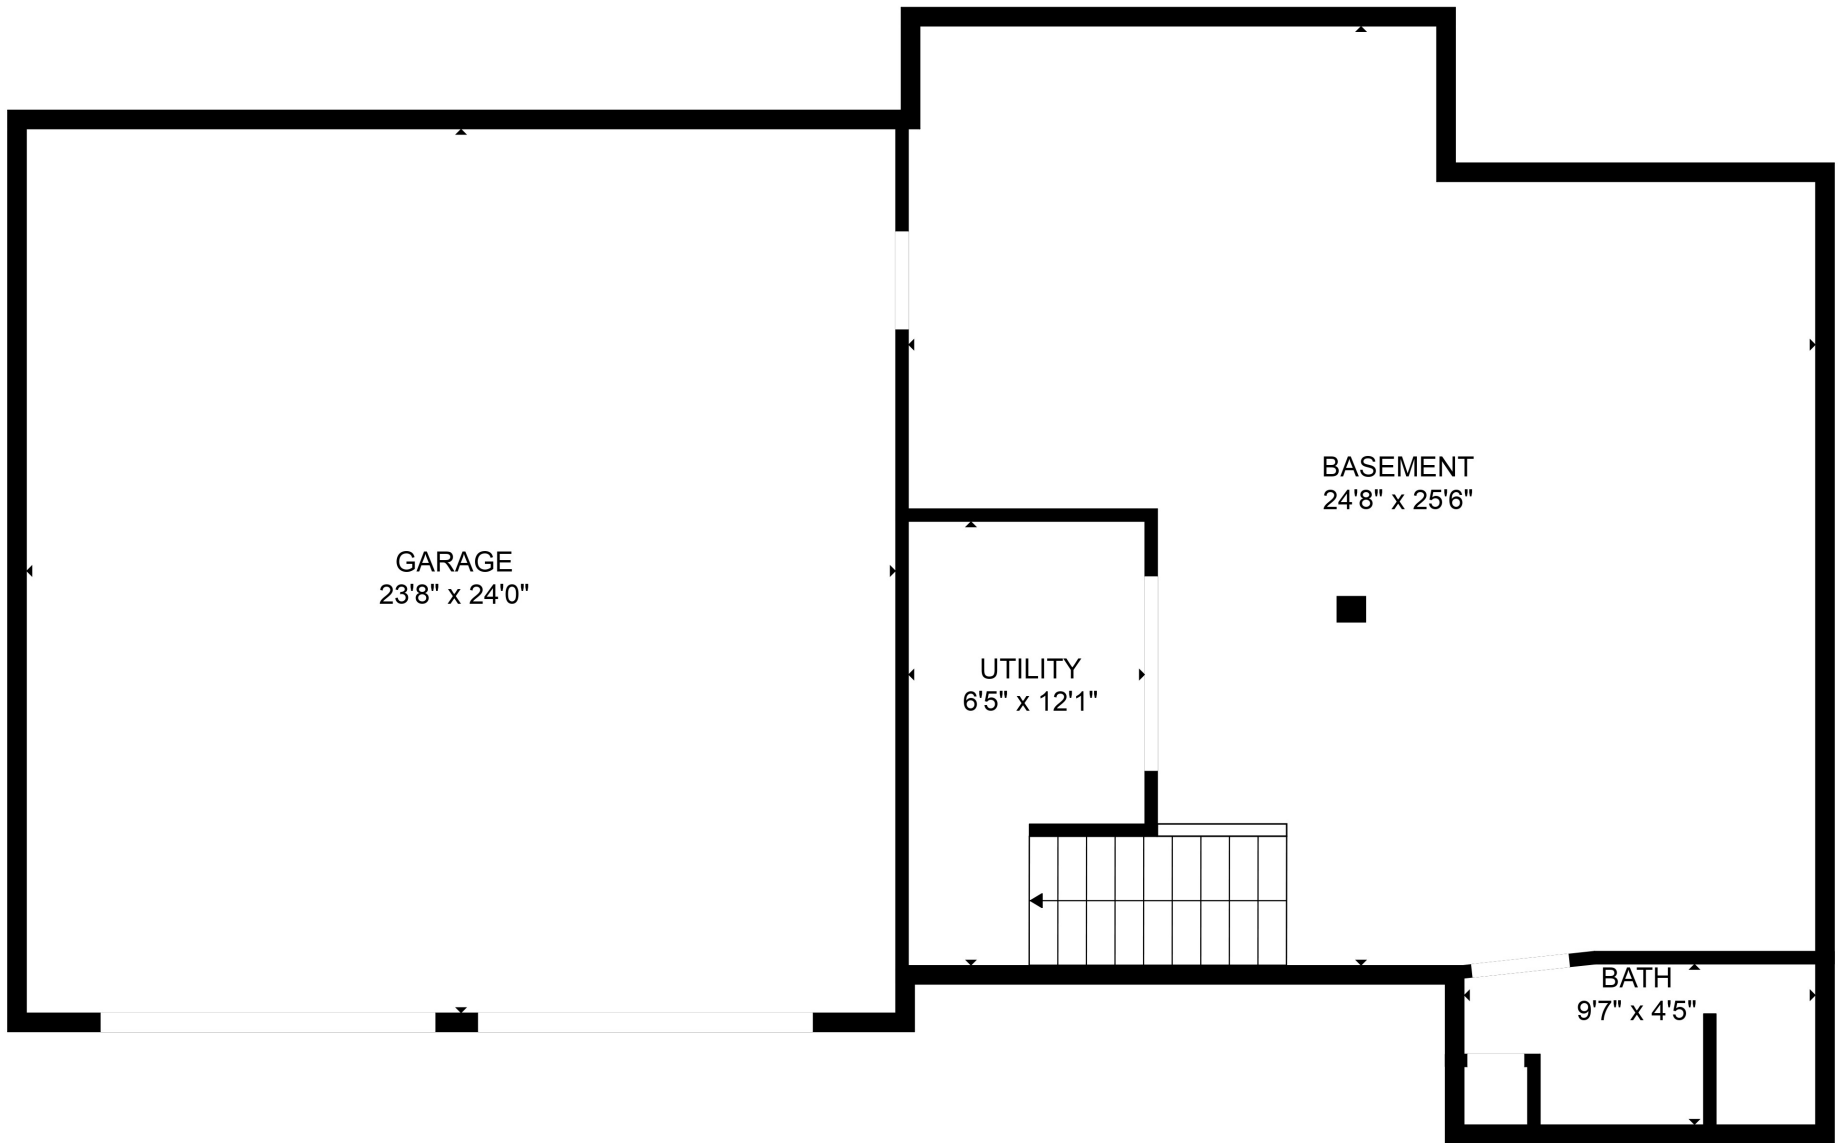

FLOOR 2

FLOOR 3

FLOOR 1

Total scanned area: 3356 sq. ft

Total scanned area: 3356 sq. ft

MEASUREMENTS ARE CALCULATED BY CUBICASA TECHNOLOGY. DEEMED HIGHLY RELIABLE BUT NOT GUARANTEED.

Total scanned area: 3356 sq. ft

MEASUREMENTS ARE CALCULATED BY CUBICASA TECHNOLOGY. DEEMED HIGHLY RELIABLE BUT NOT GUARANTEED.

GARAGE
23'8" x 24'0"

BASEMENT
24'8" x 25'6"

UTILITY
6'5" x 12'1"

BATH
9'7" x 4'5"

Total scanned area: 3356 sq. ft