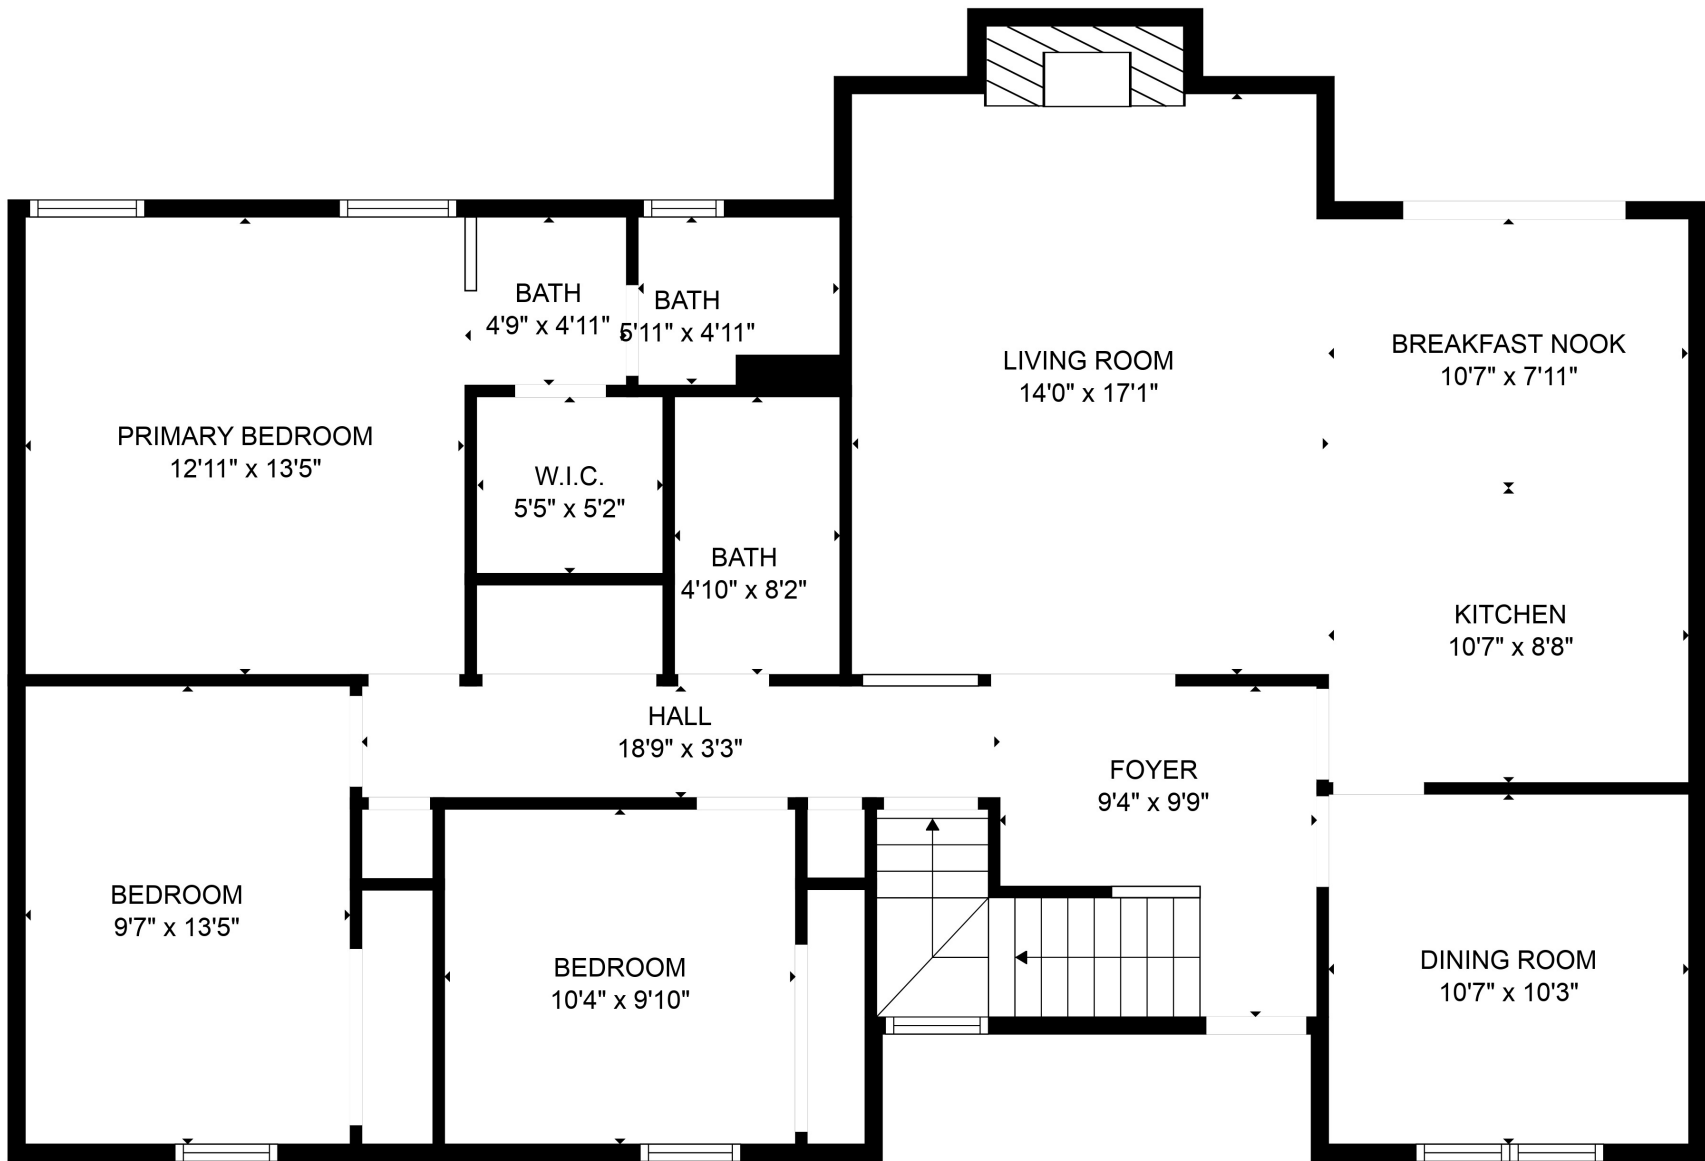

FLOOR 2

FLOOR 3

FLOOR 1

Total scanned area: 3356 sq. ft

Total scanned area: 3356 sq. ft

MEASUREMENTS ARE CALCULATED BY CUBICASA TECHNOLOGY. DEEMED HIGHLY RELIABLE BUT NOT GUARANTEED.

Total scanned area: 3356 sq. ft

MEASUREMENTS ARE CALCULATED BY CUBICASA TECHNOLOGY. DEEMED HIGHLY RELIABLE BUT NOT GUARANTEED.

GARAGE
23'8" x 24'0"

BASEMENT
24'8" x 25'6"

UTILITY
6'5" x 12'1"

BATH
9'7" x 4'5"

Total scanned area: 3356 sq. ft