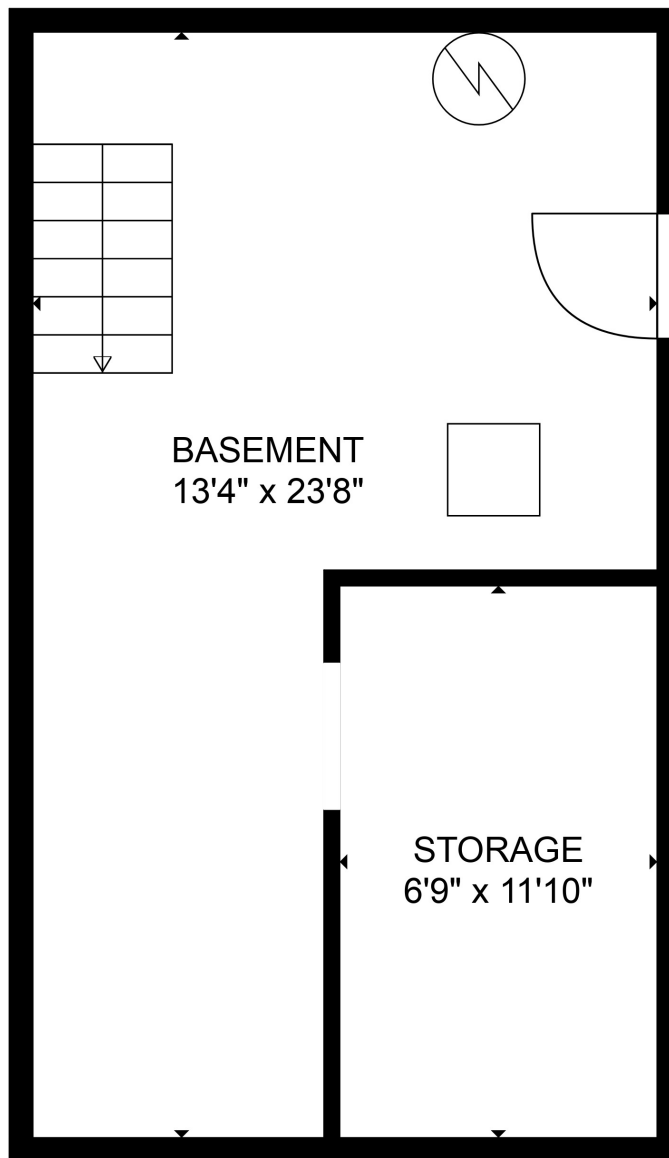

MEASUREMENTS ARE DEEMED RELIABLE BUT ARE NOT GUARANTEED.

BEDROOM
14'8" x 10'6"

TOTAL: 1435 sq. ft

Below Ground: 0 sq. ft, FLOOR 2: 717 sq. ft, FLOOR 3: 542 sq. ft, FLOOR 4: 176 sq. ft
EXCLUDED AREAS: STORAGE: 87 sq. ft, BASEMENT: 229 sq. ft, DECK: 188 sq. ft,
PORCH: 89 sq. ft

MEASUREMENTS ARE DEEMED RELIABLE BUT ARE NOT GUARANTEED.

TOTAL: 1435 sq. ft

Below Ground: 0 sq. ft, FLOOR 2: 717 sq. ft, FLOOR 3: 542 sq. ft, FLOOR 4: 176 sq. ft

EXCLUDED AREAS: STORAGE: 87 sq. ft, BASEMENT: 229 sq. ft, DECK: 188 sq. ft,
PORCH: 89 sq. ft

MEASUREMENTS ARE DEEMED RELIABLE BUT ARE NOT GUARANTEED.

BASEMENT
13'4" x 23'8"

STORAGE
6'9" x 11'10"

TOTAL: 1435 sq. ft

Below Ground: 0 sq. ft, FLOOR 2: 717 sq. ft, FLOOR 3: 542 sq. ft, FLOOR 4: 176 sq. ft
EXCLUDED AREAS: STORAGE: 87 sq. ft, BASEMENT: 229 sq. ft, DECK: 188 sq. ft,
PORCH: 89 sq. ft