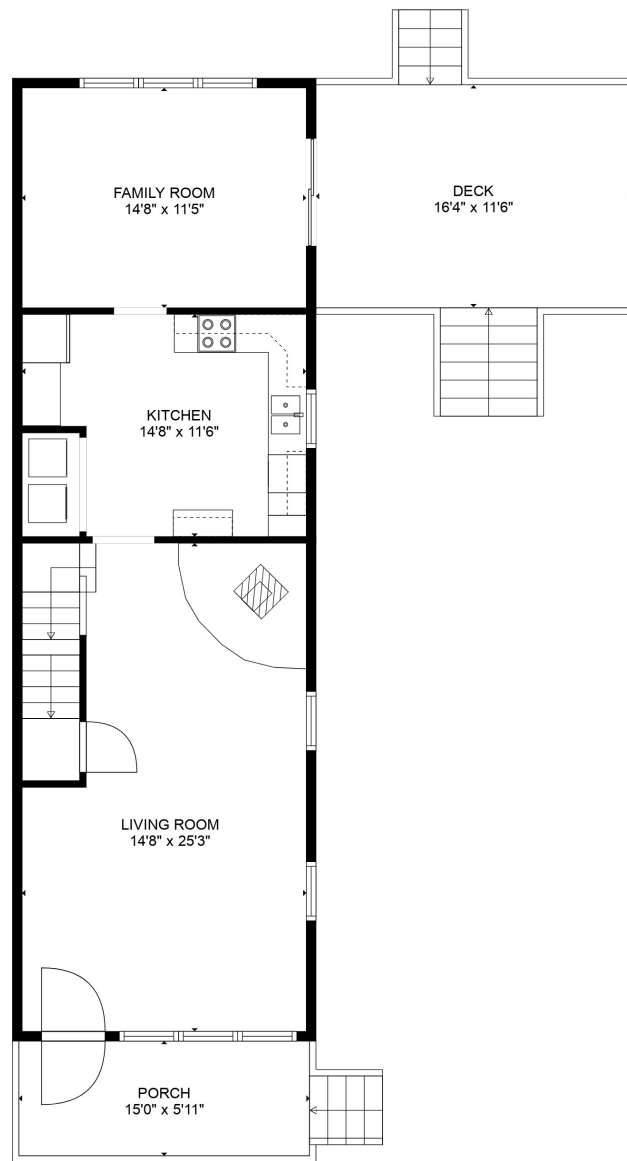

MEASUREMENTS ARE DEEMED RELIABLE BUT ARE NOT GUARANTEED.

BEDROOM
14'8" x 10'6"

TOTAL: 1435 sq. ft

Below Ground: 0 sq. ft, FLOOR 2: 717 sq. ft, FLOOR 3: 542 sq. ft, FLOOR 4: 176 sq. ft
EXCLUDED AREAS: STORAGE: 87 sq. ft, BASEMENT: 229 sq. ft, DECK: 188 sq. ft,
PORCH: 89 sq. ft

MEASUREMENTS ARE DEEMED RELIABLE BUT ARE NOT GUARANTEED.

TOTAL: 1435 sq. ft

Below Ground: 0 sq. ft, FLOOR 2: 717 sq. ft, FLOOR 3: 542 sq. ft, FLOOR 4: 176 sq. ft

EXCLUDED AREAS: STORAGE: 87 sq. ft, BASEMENT: 229 sq. ft, DECK: 188 sq. ft,
PORCH: 89 sq. ft

MEASUREMENTS ARE DEEMED RELIABLE BUT ARE NOT GUARANTEED.

BASEMENT
13'4" x 23'8"

STORAGE
6'9" x 11'10"

TOTAL: 1435 sq. ft

Below Ground: 0 sq. ft, FLOOR 2: 717 sq. ft, FLOOR 3: 542 sq. ft, FLOOR 4: 176 sq. ft
EXCLUDED AREAS: STORAGE: 87 sq. ft, BASEMENT: 229 sq. ft, DECK: 188 sq. ft,
PORCH: 89 sq. ft