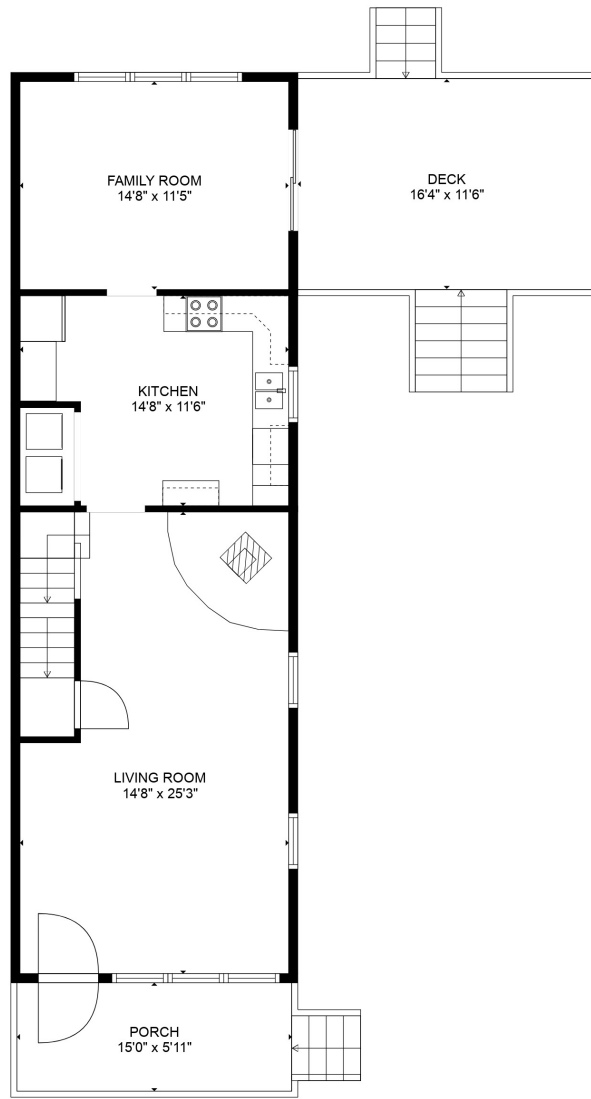

FLOOR 1

FLOOR 2

FLOOR 3

FLOOR 4

TOTAL: 1435 sq. ft

Below Ground: 0 sq. ft, FLOOR 2: 717 sq. ft, FLOOR 3: 542 sq. ft, FLOOR 4: 176 sq. ft
 EXCLUDED AREAS: STORAGE: 87 sq. ft, BASEMENT: 229 sq. ft, DECK: 188 sq. ft,
 PORCH: 89 sq. ft

MEASUREMENTS ARE DEEMED RELIABLE BUT ARE NOT GUARANTEED.

BEDROOM
14'8" x 10'6"

TOTAL: 1435 sq. ft

Below Ground: 0 sq. ft, FLOOR 2: 717 sq. ft, FLOOR 3: 542 sq. ft, FLOOR 4: 176 sq. ft
EXCLUDED AREAS: STORAGE: 87 sq. ft, BASEMENT: 229 sq. ft, DECK: 188 sq. ft,
PORCH: 89 sq. ft

MEASUREMENTS ARE DEEMED RELIABLE BUT ARE NOT GUARANTEED.

TOTAL: 1435 sq. ft

Below Ground: 0 sq. ft, FLOOR 2: 717 sq. ft, FLOOR 3: 542 sq. ft, FLOOR 4: 176 sq. ft

EXCLUDED AREAS: STORAGE: 87 sq. ft, BASEMENT: 229 sq. ft, DECK: 188 sq. ft,
PORCH: 89 sq. ft