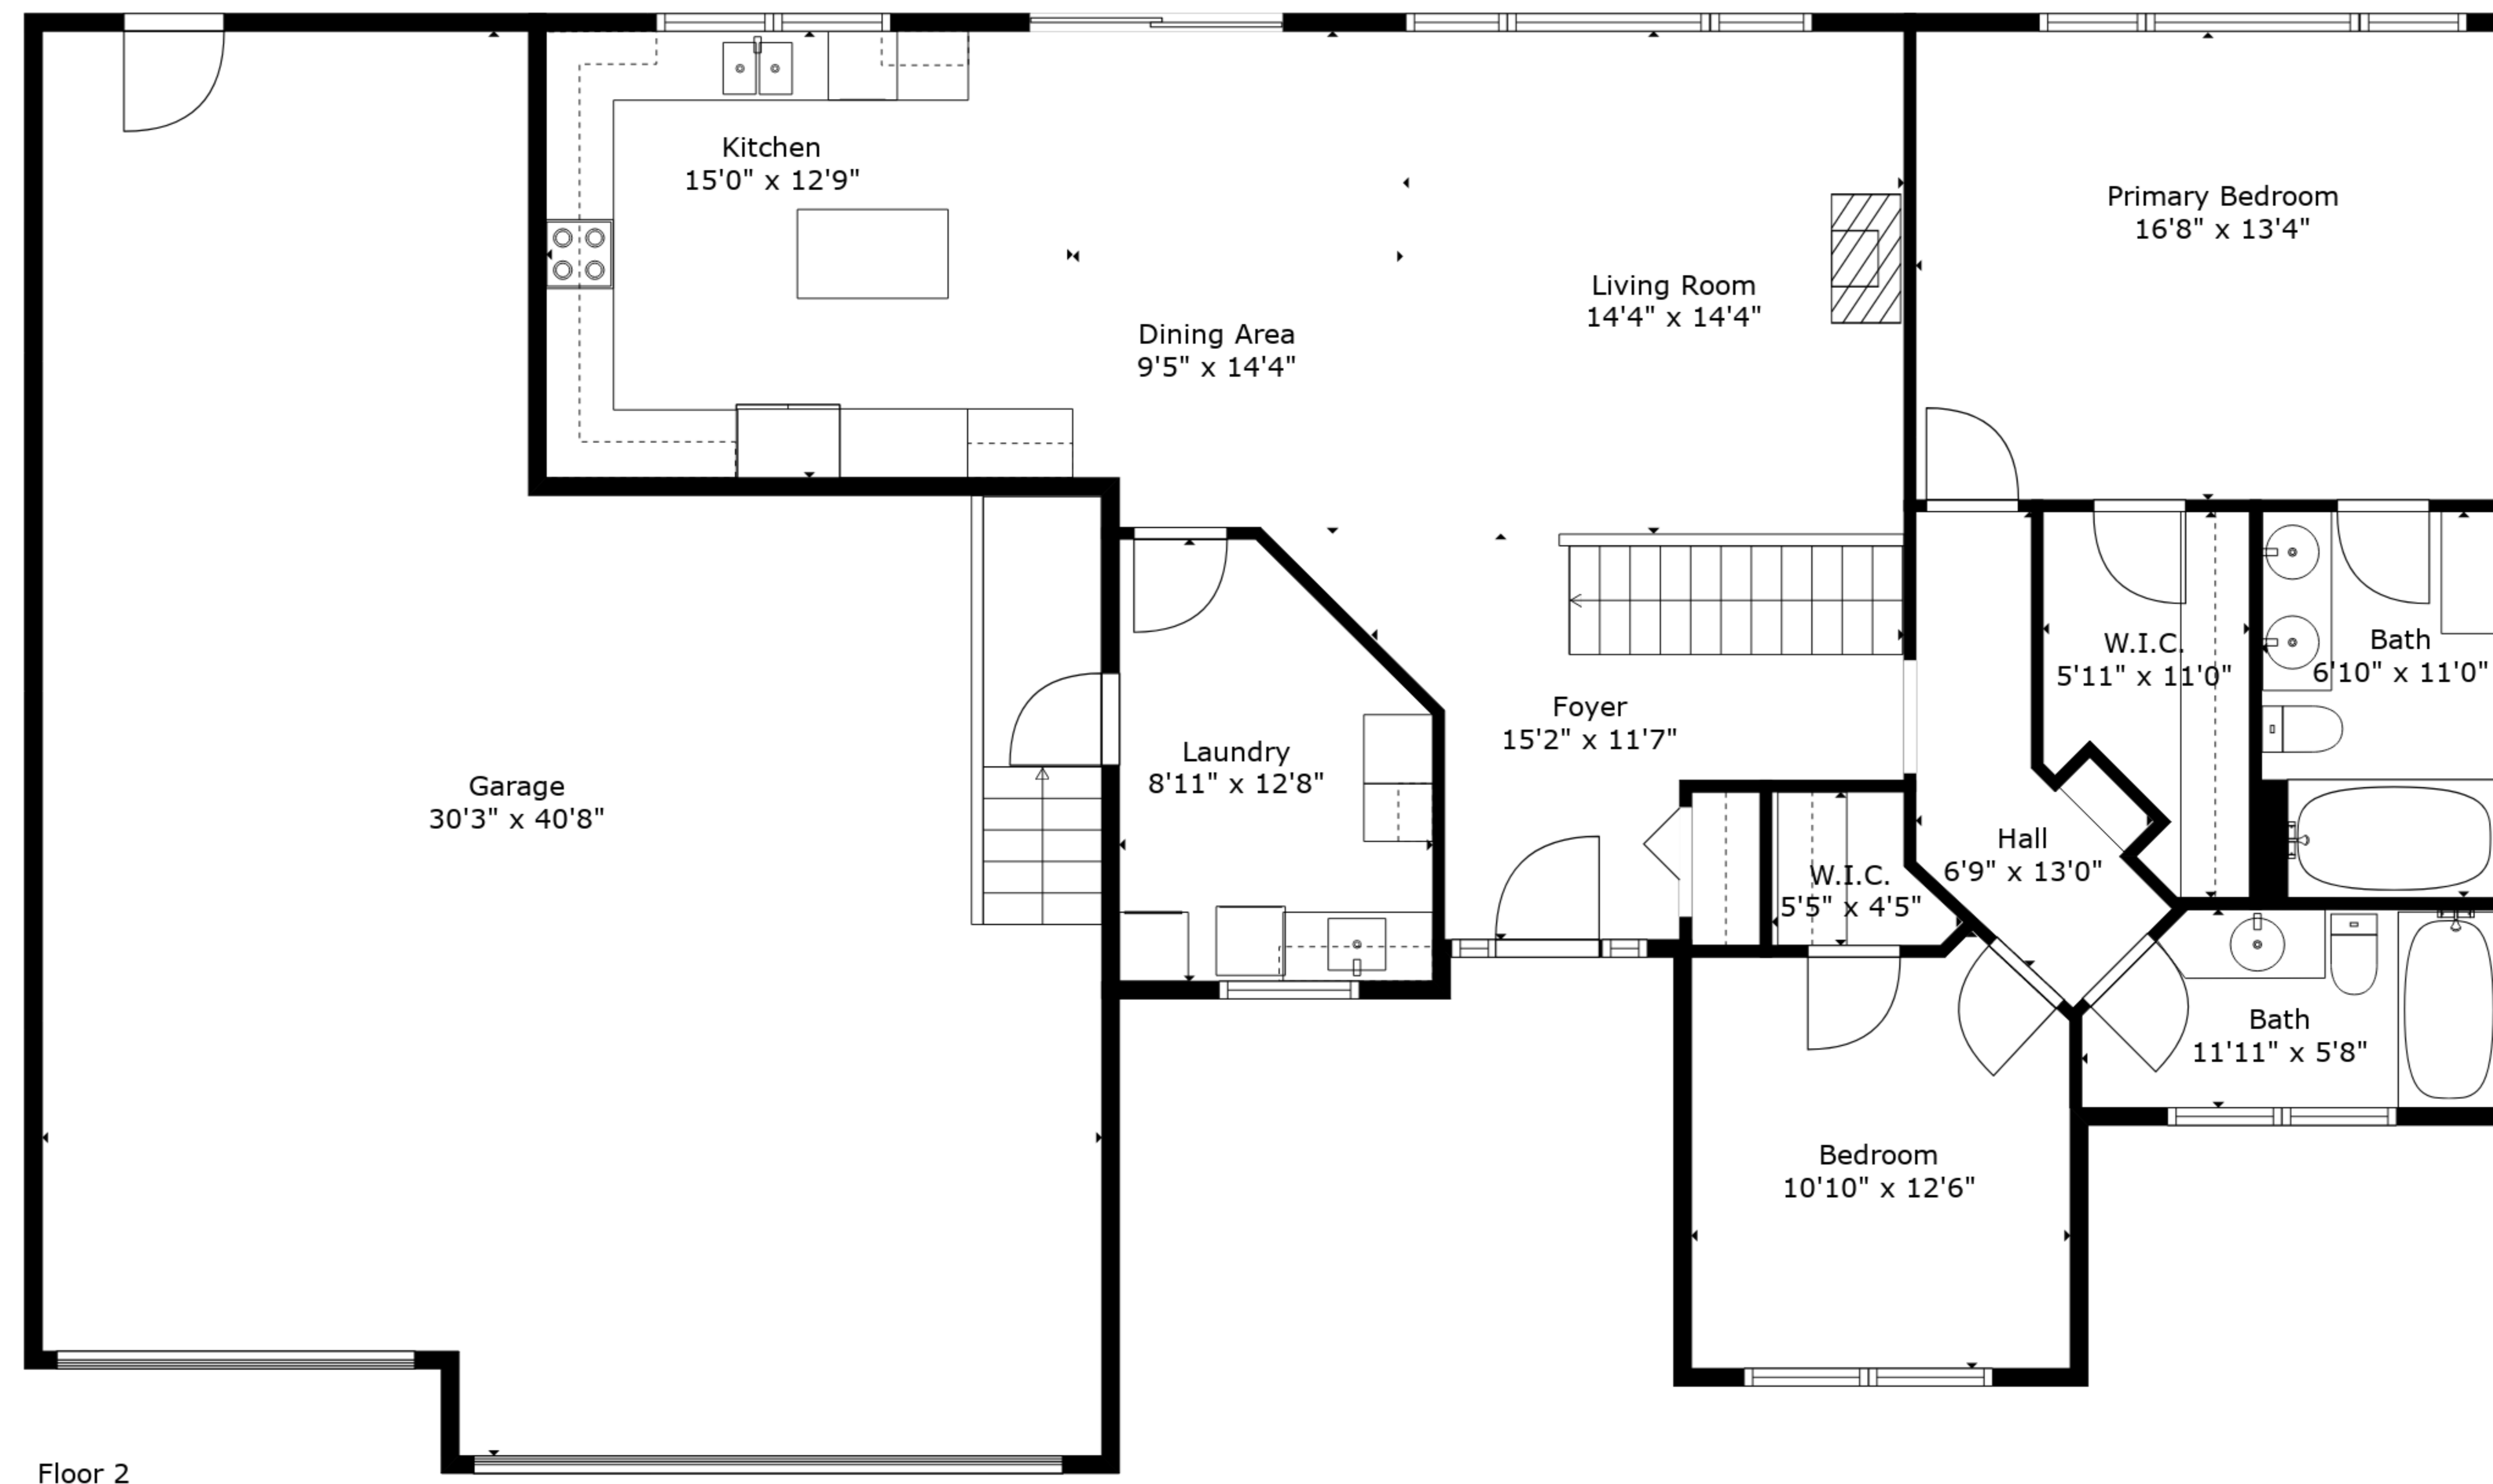

TOTAL: 2624 sq. ft
 BELOW GROUND: 1190 sq. ft, FLOOR 2: 1434 sq. ft
 EXCLUDED AREAS: UTILITY: 138 sq. ft, FIREPLACE: 14 sq. ft, GARAGE: 978 sq. ft,
 WALLS: 235 sq. ft

Sizes And Dimensions Are Approximate, Actual May Vary.