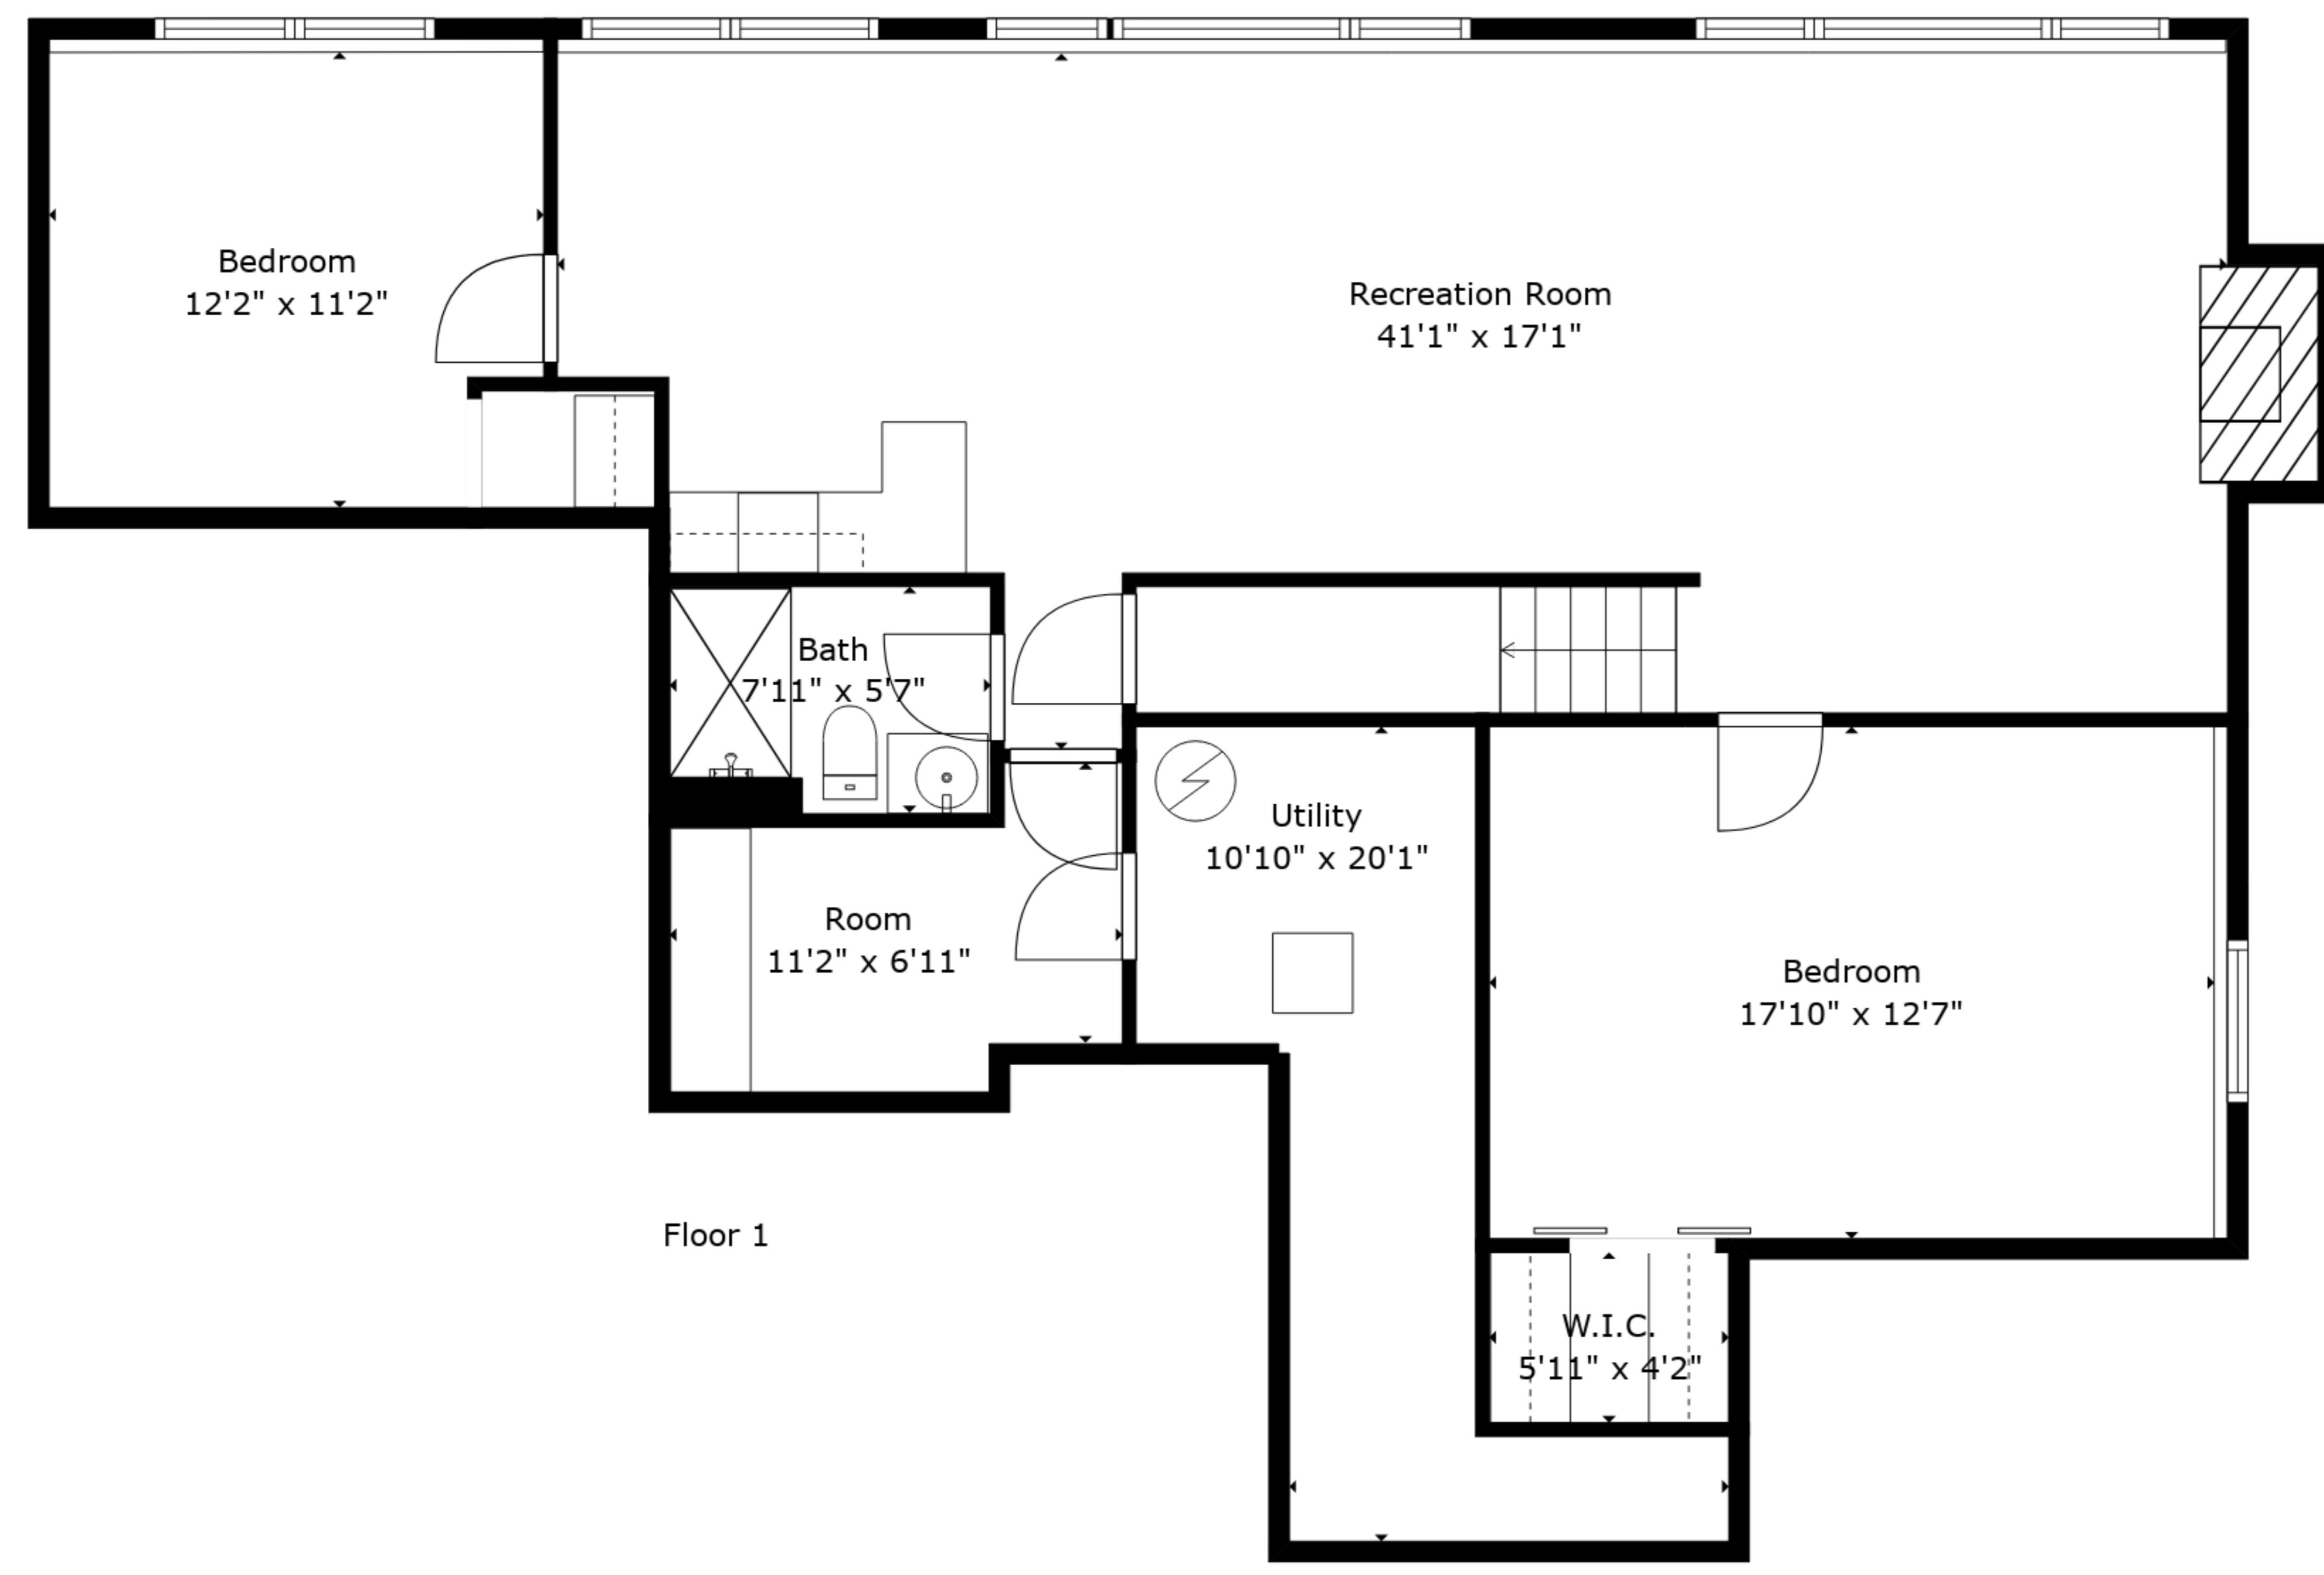

TOTAL: 2624 sq. ft
 BELOW GROUND: 1190 sq. ft, FLOOR 2: 1434 sq. ft
 EXCLUDED AREAS: UTILITY: 138 sq. ft, FIREPLACE: 14 sq. ft, GARAGE: 978 sq. ft,
 WALLS: 235 sq. ft

Sizes And Dimensions Are Approximate, Actual May Vary.