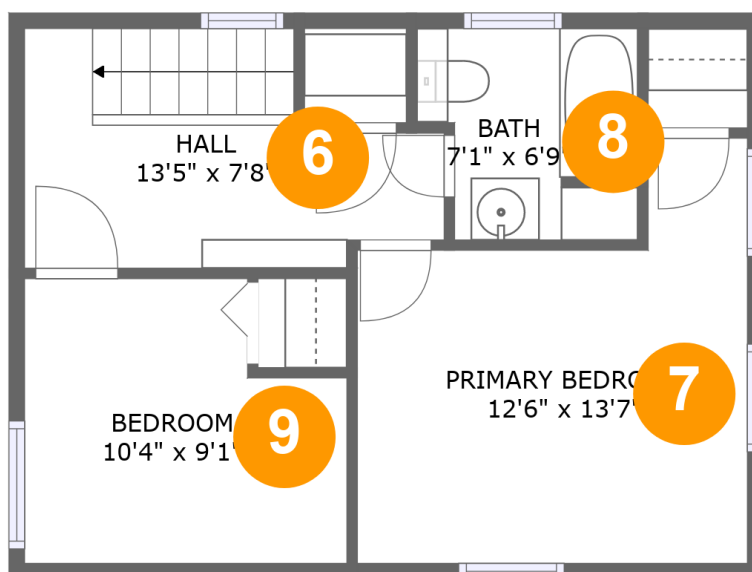

1994 New Street, Ontario, Wayne County, New York,
United States, 14519

Room dimensions

Floor 2

Total sqft: 558 Living area: 558

#		Dimensions	sqft	Counted as living area
2	Kitchen	9'5" x 11'4"	106 sq. ft	Yes
3	Living Room	13'3" x 17'2"	218 sq. ft	Yes
4	Hall	3'1" x 3'9"	36 sq. ft	Yes
5	Dining Room	9'7" x 13'1"	125 sq. ft	Yes

1994 New Street, Ontario, Wayne County, New York,
United States, 14519

Room dimensions

Floor 3

Total sqft: 438 Living area: 438

#		Dimensions	sqft	Counted as living area
6	Hall	13'5" x 7'8"	84 sq. ft	Yes
7	Primary Bedroom	12'6" x 13'7"	137 sq. ft	Yes
8	Bath	7'1" x 6'9"	43 sq. ft	Yes
9	Bedroom	10'4" x 9'1"	84 sq. ft	Yes

2 Floor 2 - Kitchen

Dimensions: 9'5" x 11'4"
Area: 106 sq. ft
Counted as living area: Yes

Heated: Yes
Finished: Yes
Enclosed: Yes
Contiguous: Yes
Permitted: Yes
Wet space: No
Addition: No
Conversion: No

Dimensions: 10'4" x 9'1"
Area: 84 sq. ft
Counted as living area: Yes

Heated: Yes
Finished: Yes
Enclosed: Yes
Contiguous: Yes
Permitted: Yes
Wet space: No
Addition: No
Conversion: No