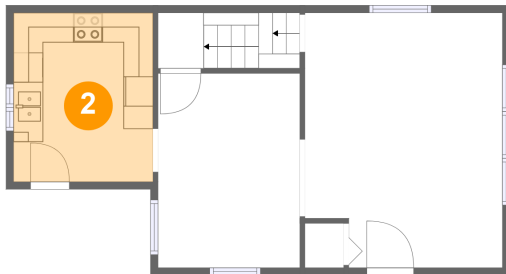

**1994 New Street, Ontario, Wayne County, New York,
United States, 14519**

1 Floor 1 - Basement

Dimensions: 20'3" x 14'10"
Area: 300 sq. ft
Counted as living area: No

Heated: Yes
Finished: No
Enclosed: Yes
Contiguous: Yes
Permitted: Yes
Wet space: No
Addition: No
Conversion: No

2 Floor 2 - Kitchen

Dimensions: 9'5" x 11'4"
Area: 106 sq. ft
Counted as living area: Yes

Heated: Yes
Finished: Yes
Enclosed: Yes
Contiguous: Yes
Permitted: Yes
Wet space: No
Addition: No
Conversion: No