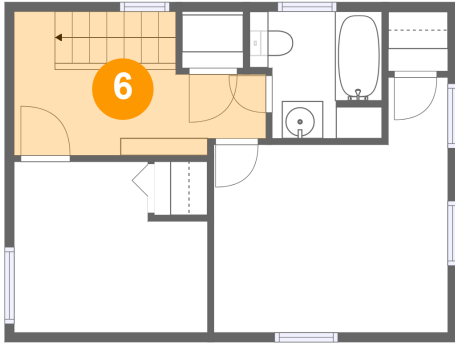

1994 New Street, Ontario, Wayne County, New York,
United States, 14519

6 Floor 3 - Hall

Dimensions: 13'5" x 7'8"
Area: 84 sq. ft
Counted as living area: Yes

Heated: Yes
Finished: Yes
Enclosed: Yes
Contiguous: Yes
Permitted: Yes
Wet space: No
Addition: No
Conversion: No