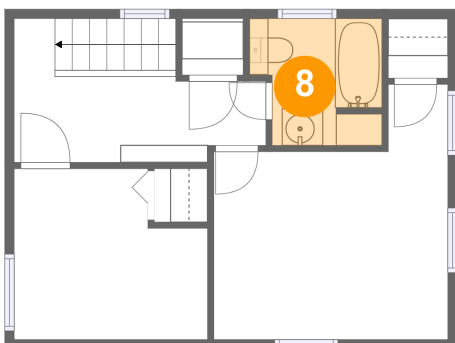

6 Floor 3 - Hall

Dimensions: 13'5" x 7'8"
Area: 84 sq. ft
Counted as living area: Yes

Heated: Yes
Finished: Yes
Enclosed: Yes
Contiguous: Yes
Permitted: Yes
Wet space: No
Addition: No
Conversion: No

7 Floor 3 - Primary Bedroom

Dimensions: 12'6" x 13'7"
Area: 137 sq. ft
Counted as living area: Yes

Heated: Yes
Finished: Yes
Enclosed: Yes
Contiguous: Yes
Permitted: Yes
Wet space: No
Addition: No
Conversion: No

8 Floor 3 - Bath

Dimensions: 7'1" x 6'9"
Area: 43 sq. ft
Counted as living area: Yes