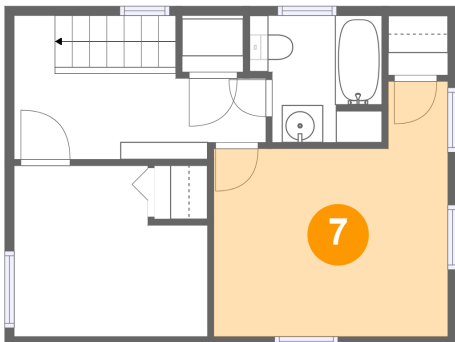

Dimensions: 9'7" x 13'1"
Area: 125 sq. ft
Counted as living area: Yes

Heated: Yes
Finished: Yes
Enclosed: Yes
Contiguous: Yes
Permitted: Yes
Wet space: No
Addition: No
Conversion: No

1994 New Street, Ontario, Wayne County, New York,
United States, 14519

6 Floor 3 - Hall

Dimensions: 13'5" x 7'8"
Area: 84 sq. ft
Counted as living area: Yes

Heated: Yes
Finished: Yes
Enclosed: Yes
Contiguous: Yes
Permitted: Yes
Wet space: No
Addition: No
Conversion: No

7 Floor 3 - Primary Bedroom