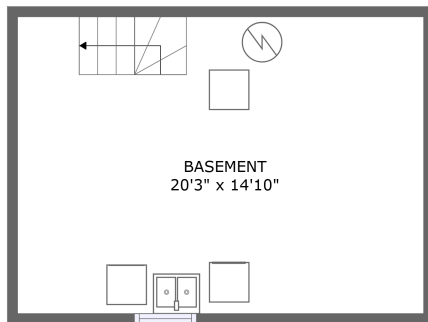

1994 New Street, Ontario, Wayne County, New York, United States, 14519

Property summary

0 Garages

2 Bedrooms

1 Bathrooms

0 Half baths

3 Floors

996 Gross living area sqft

1,332 Total sqft