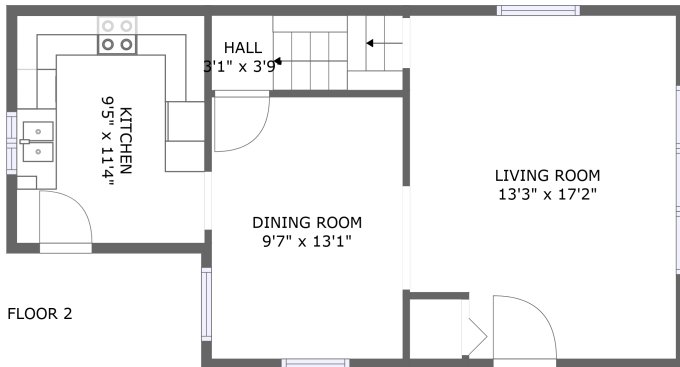

1994 New Street, Ontario, Wayne County, New York, United States, 14519

Property summary

0 Garages

2 Bedrooms

1 Bathrooms

0 Half baths

3 Floors

996 Gross living area sqft

1,332 Total sqft