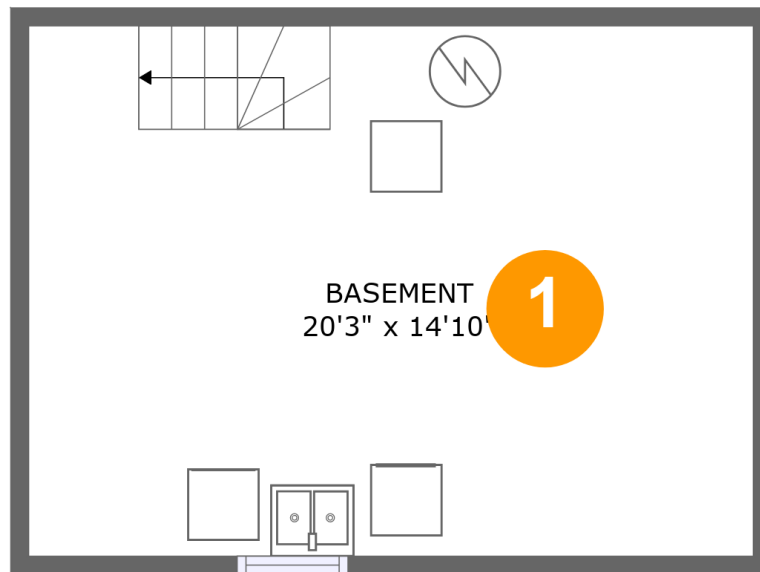

 **1,332** Total sqft

**1994 New Street, Ontario, Wayne County, New York,
United States, 14519**

Room dimensions

Floor 1

Total sqft: 336

Living area: 0

#		Dimensions	sqft	Counted as living area
1	Basement	20'3" x 14'10"	300 sq. ft	No

1994 New Street, Ontario, Wayne County, New York,
United States, 14519

Room dimensions

Floor 2

Total sqft: 558 Living area: 558

#		Dimensions	sqft	Counted as living area
2	Kitchen	9'5" x 11'4"	106 sq. ft	Yes
3	Living Room	13'3" x 17'2"	218 sq. ft	Yes
4	Hall	3'1" x 3'9"	36 sq. ft	Yes
5	Dining Room	9'7" x 13'1"	125 sq. ft	Yes

Dimensions: 9'7" x 13'1"
Area: 125 sq. ft
Counted as living area: Yes

Heated: Yes
Finished: Yes
Enclosed: Yes
Contiguous: Yes
Permitted: Yes
Wet space: No
Addition: No
Conversion: No

1994 New Street, Ontario, Wayne County, New York,
United States, 14519