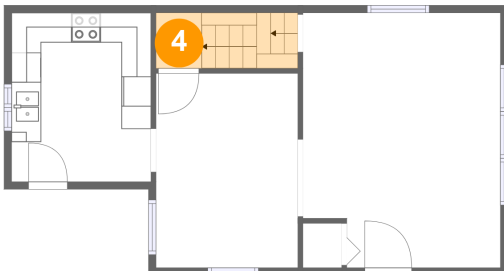

1994 New Street, Ontario, Wayne County, New York,
United States, 14519

3 Floor 2 - Living Room

Dimensions: 13'3" x 17'2"
Area: 218 sq. ft
Counted as living area: Yes

Heated: Yes
Finished: Yes
Enclosed: Yes
Contiguous: Yes
Permitted: Yes
Wet space: No
Addition: No
Conversion: No

4 Floor 2 - Hall

Dimensions: 3'1" x 3'9"
Area: 36 sq. ft
Counted as living area: Yes

Heated: Yes
Finished: Yes
Enclosed: Yes
Contiguous: Yes
Permitted: Yes
Wet space: No
Addition: No
Conversion: No

5 Floor 2 - Dining Room