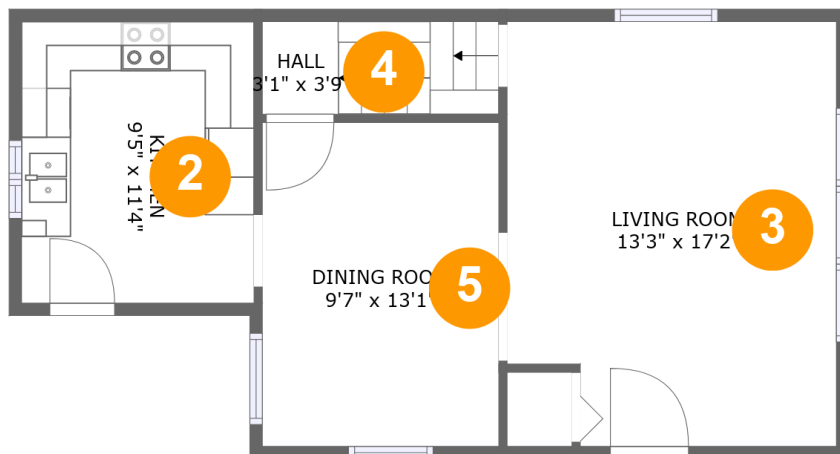

 **1,332** Total sqft

**1994 New Street, Ontario, Wayne County, New York,
United States, 14519**

Room dimensions

Floor 1

Total sqft: 336

Living area: 0

#		Dimensions	sqft	Counted as living area
1	Basement	20'3" x 14'10"	300 sq. ft	No

1994 New Street, Ontario, Wayne County, New York,
United States, 14519

Room dimensions

Floor 2

Total sqft: 558 Living area: 558

#		Dimensions	sqft	Counted as living area
2	Kitchen	9'5" x 11'4"	106 sq. ft	Yes
3	Living Room	13'3" x 17'2"	218 sq. ft	Yes
4	Hall	3'1" x 3'9"	36 sq. ft	Yes
5	Dining Room	9'7" x 13'1"	125 sq. ft	Yes

2 Floor 2 - Kitchen

Dimensions: 9'5" x 11'4"
Area: 106 sq. ft
Counted as living area: Yes

Heated: Yes
Finished: Yes
Enclosed: Yes
Contiguous: Yes
Permitted: Yes
Wet space: No
Addition: No
Conversion: No

Dimensions: 10'4" x 9'1"
Area: 84 sq. ft
Counted as living area: Yes

Heated: Yes
Finished: Yes
Enclosed: Yes
Contiguous: Yes
Permitted: Yes
Wet space: No
Addition: No
Conversion: No