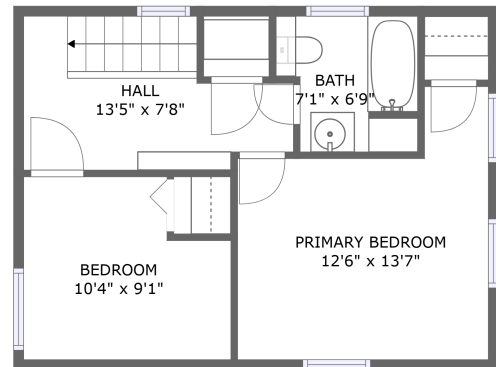

1994 New Street, Ontario, Wayne County, New York, United States, 14519

Property summary

0 Garages

2 Bedrooms

1 Bathrooms

0 Half baths

3 Floors

996 Gross living area sqft

1,332 Total sqft