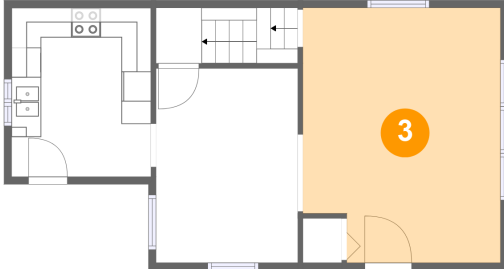

2 Floor 2 - Kitchen

Dimensions: 9'5" x 11'4"
Area: 106 sq. ft
Counted as living area: Yes

Heated: Yes
Finished: Yes
Enclosed: Yes
Contiguous: Yes
Permitted: Yes
Wet space: No
Addition: No
Conversion: No

1994 New Street, Ontario, Wayne County, New York,
United States, 14519

3 Floor 2 - Living Room

Dimensions: 13'3" x 17'2"
Area: 218 sq. ft
Counted as living area: Yes

Heated: Yes
Finished: Yes
Enclosed: Yes
Contiguous: Yes
Permitted: Yes
Wet space: No
Addition: No
Conversion: No