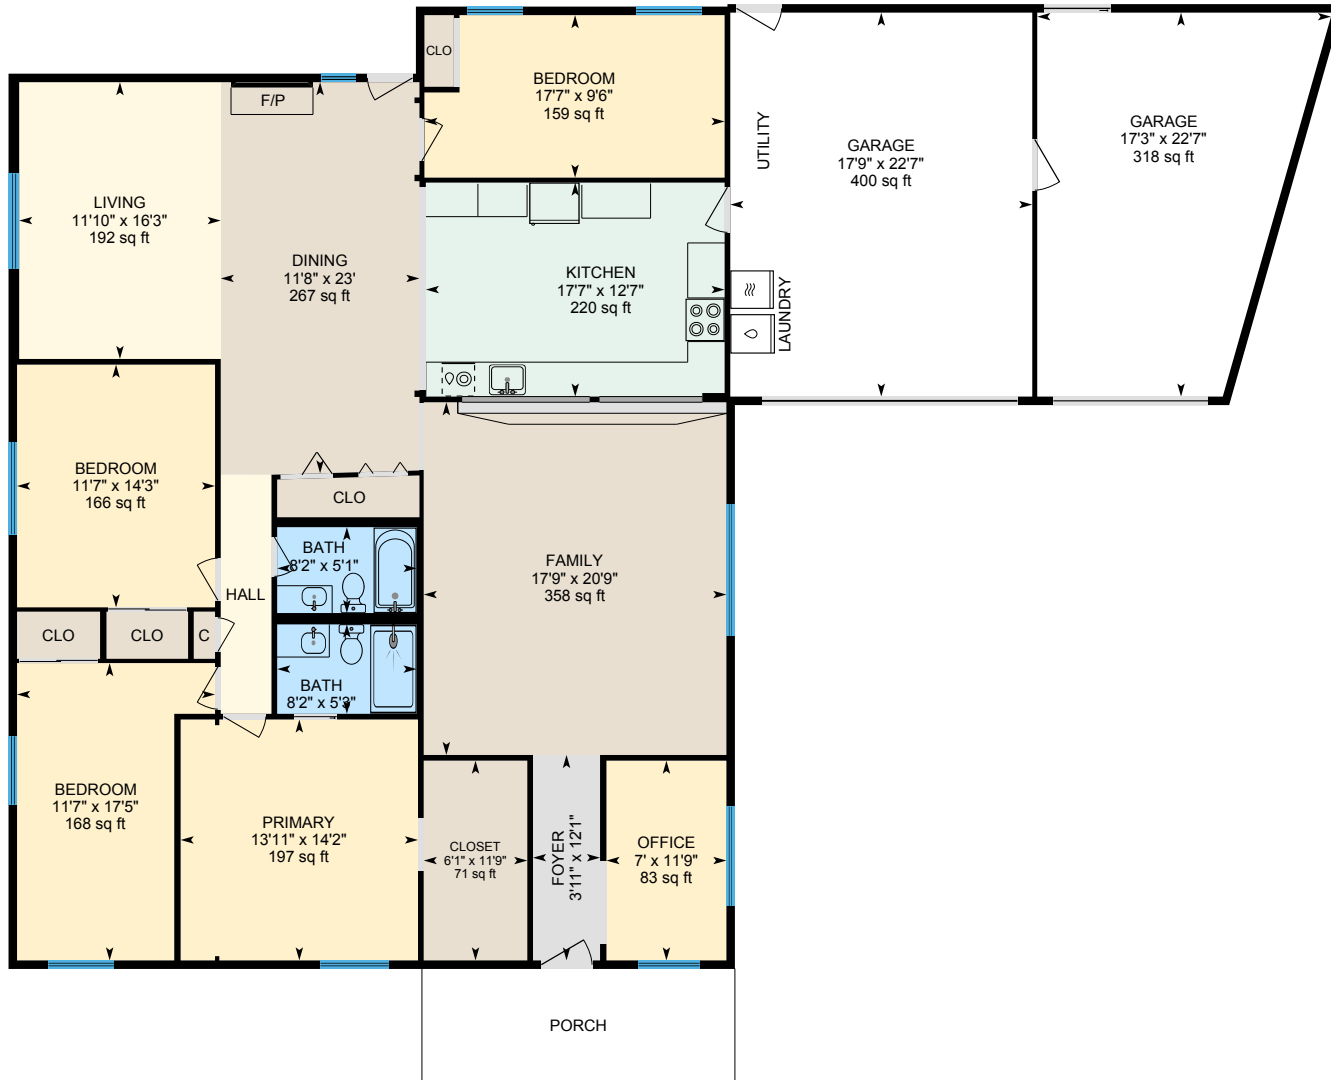

1441 Madison Ave, Tracy, CA

Main Floor Finished Area 2306.60 sq ft
Unfinished Area 768.41 sq ft

PREPARED: 2024/11/14