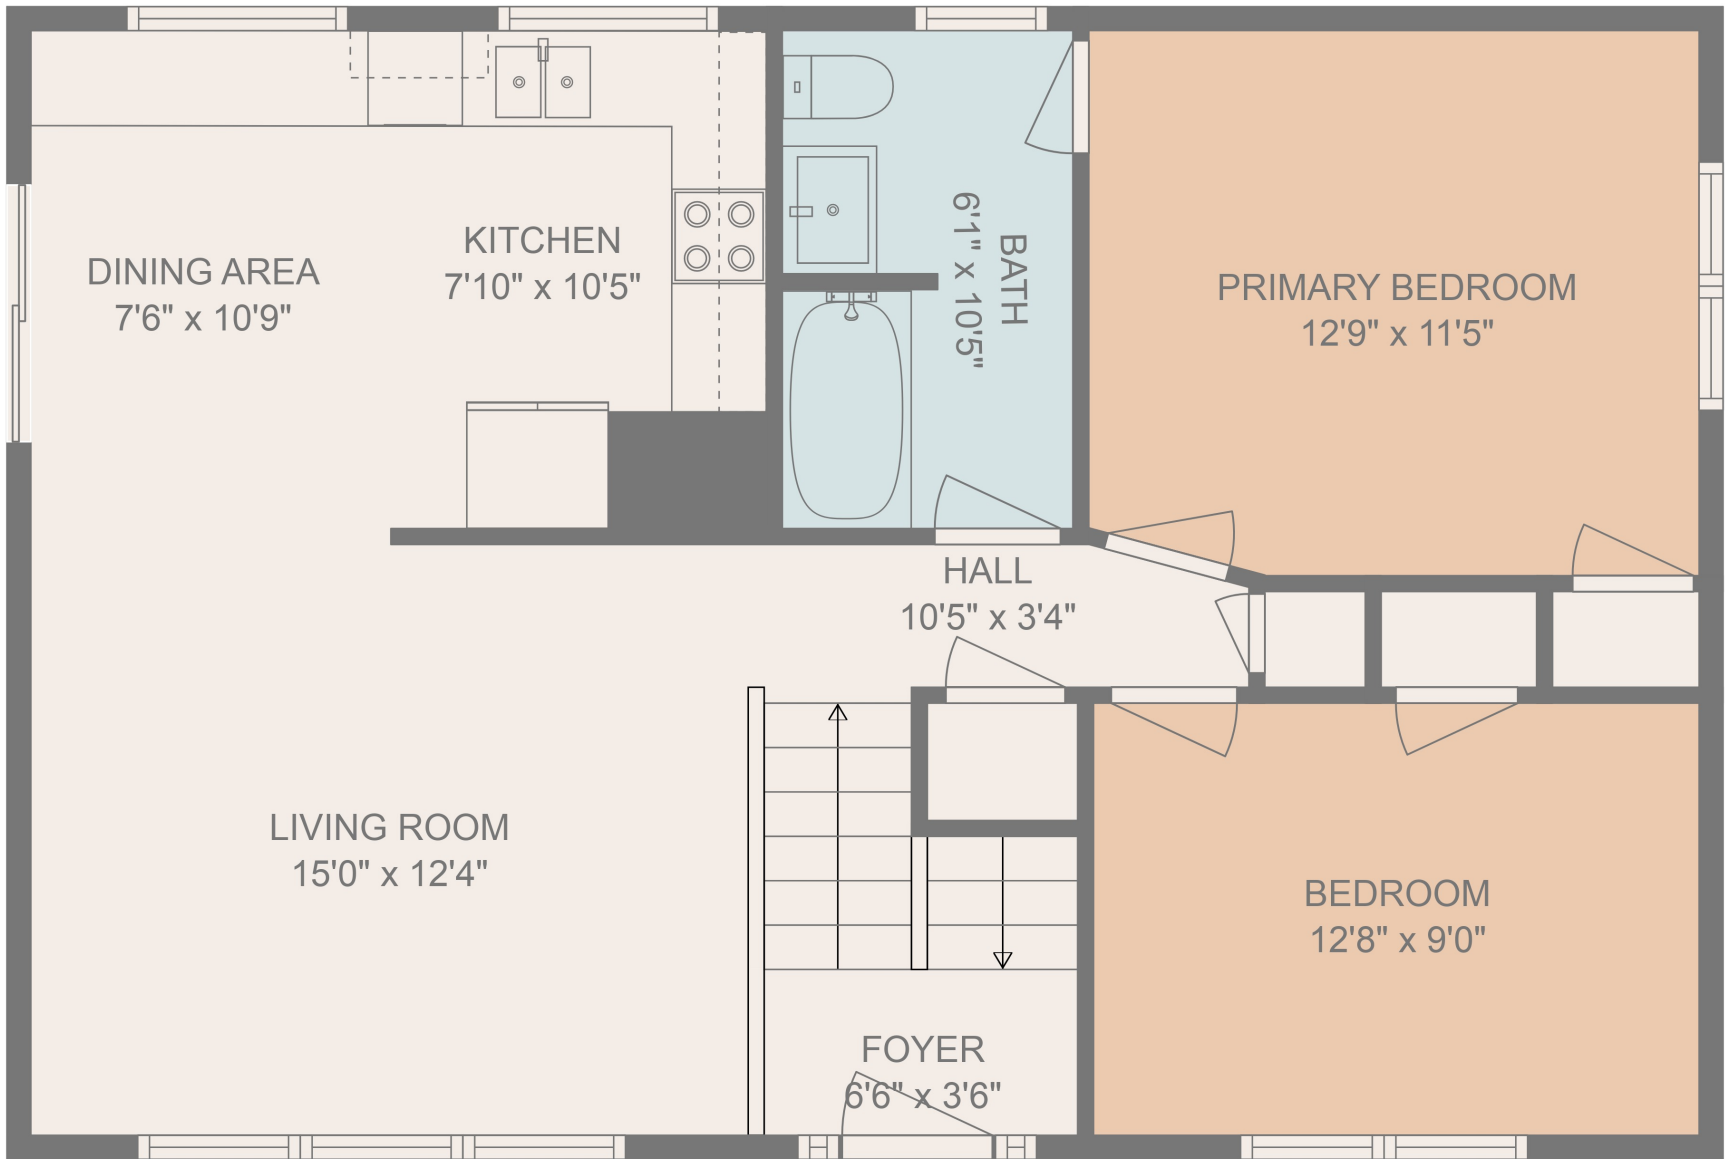

FLOOR 1

FLOOR 2

Total scanned area: 1674 sq. ft

MEASUREMENTS ARE CALCULATED BY CUBICASA TECHNOLOGY. DEEMED HIGHLY RELIABLE BUT NOT GUARANTEED.

Total scanned area: 1674 sq. ft

MEASUREMENTS ARE CALCULATED BY CUBICASA TECHNOLOGY. DEEMED HIGHLY RELIABLE BUT NOT GUARANTEED.

LAUNDRY  
21'10" x 10'0"

BEDROOM  
14'8" x 14'7"

HALL  
6'6" x 3'3"

GARAGE  
12'8" x 21'8"

Total scanned area: 1674 sq. ft

MEASUREMENTS ARE CALCULATED BY CUBICASA TECHNOLOGY. DEEMED HIGHLY RELIABLE BUT NOT GUARANTEED.