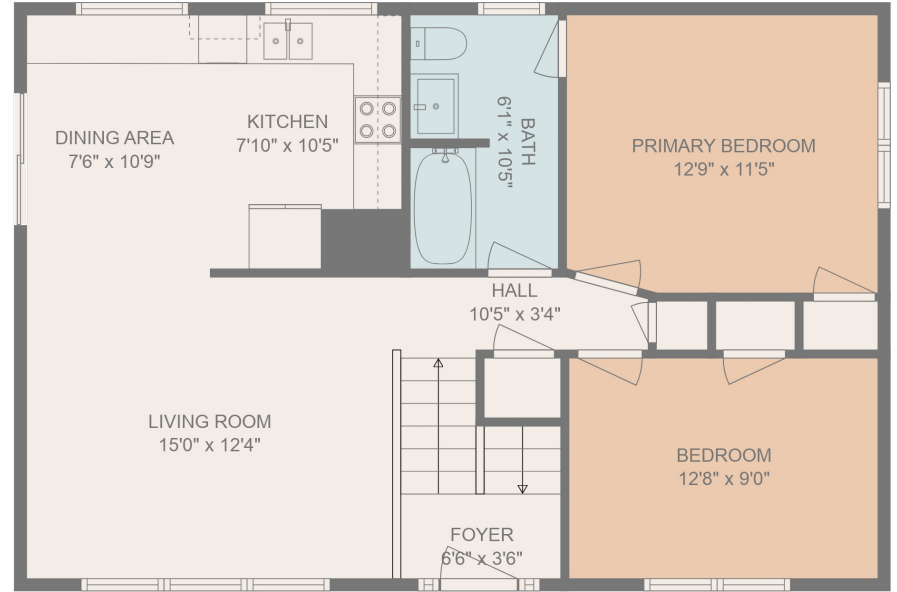

FLOOR 1

FLOOR 2

Total scanned area: 1674 sq. ft

MEASUREMENTS ARE CALCULATED BY CUBICASA TECHNOLOGY. DEEMED HIGHLY RELIABLE BUT NOT GUARANTEED.

Total scanned area: 1674 sq. ft

MEASUREMENTS ARE CALCULATED BY CUBICASA TECHNOLOGY. DEEMED HIGHLY RELIABLE BUT NOT GUARANTEED.

LAUNDRY  
21'10" x 10'0"

BEDROOM  
14'8" x 14'7"

HALL  
6'6" x 3'3"

GARAGE  
12'8" x 21'8"

Total scanned area: 1674 sq. ft

MEASUREMENTS ARE CALCULATED BY CUBICASA TECHNOLOGY. DEEMED HIGHLY RELIABLE BUT NOT GUARANTEED.