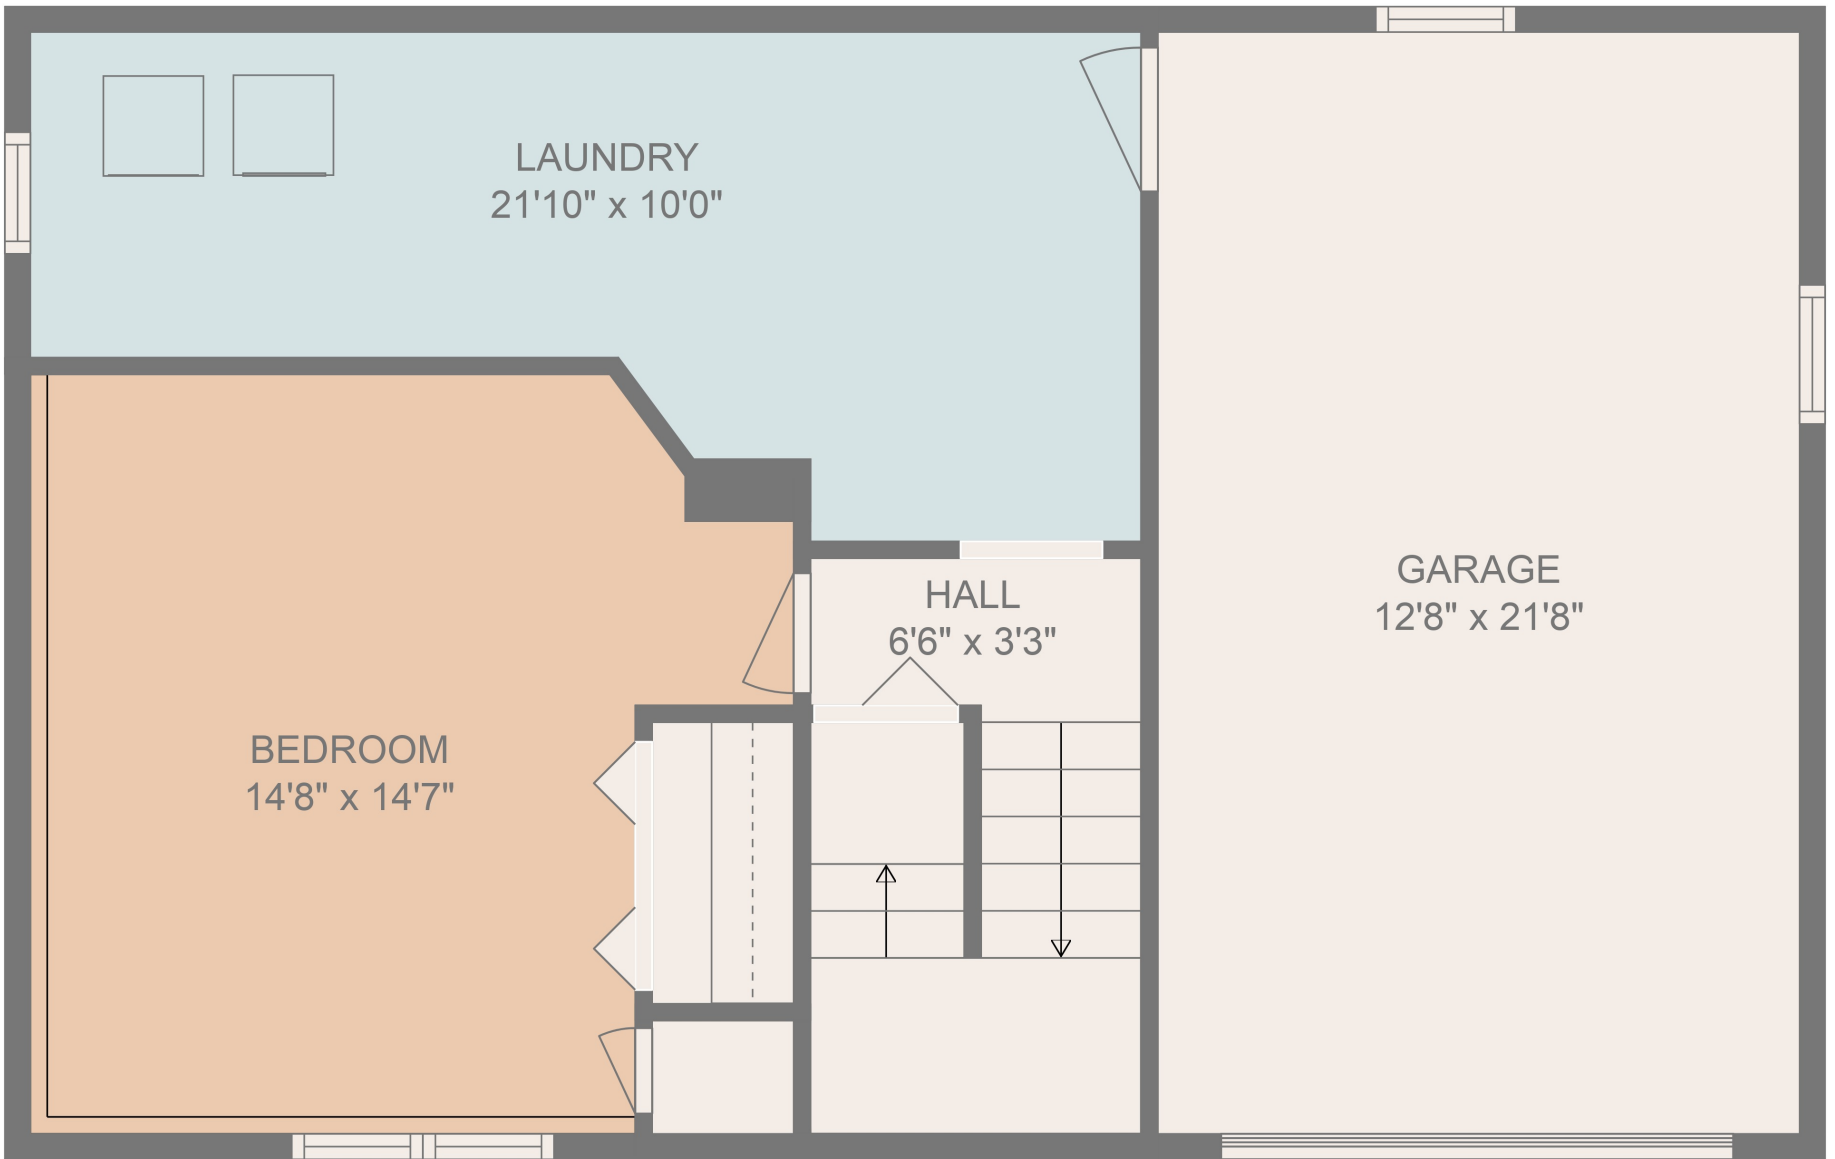

FLOOR 1

FLOOR 2

Total scanned area: 1674 sq. ft

MEASUREMENTS ARE CALCULATED BY CUBICASA TECHNOLOGY. DEEMED HIGHLY RELIABLE BUT NOT GUARANTEED.

Total scanned area: 1674 sq. ft

MEASUREMENTS ARE CALCULATED BY CUBICASA TECHNOLOGY. DEEMED HIGHLY RELIABLE BUT NOT GUARANTEED.

LAUNDRY  
21'10" x 10'0"

BEDROOM  
14'8" x 14'7"

HALL  
6'6" x 3'3"

GARAGE  
12'8" x 21'8"

Total scanned area: 1674 sq. ft

MEASUREMENTS ARE CALCULATED BY CUBICASA TECHNOLOGY. DEEMED HIGHLY RELIABLE BUT NOT GUARANTEED.