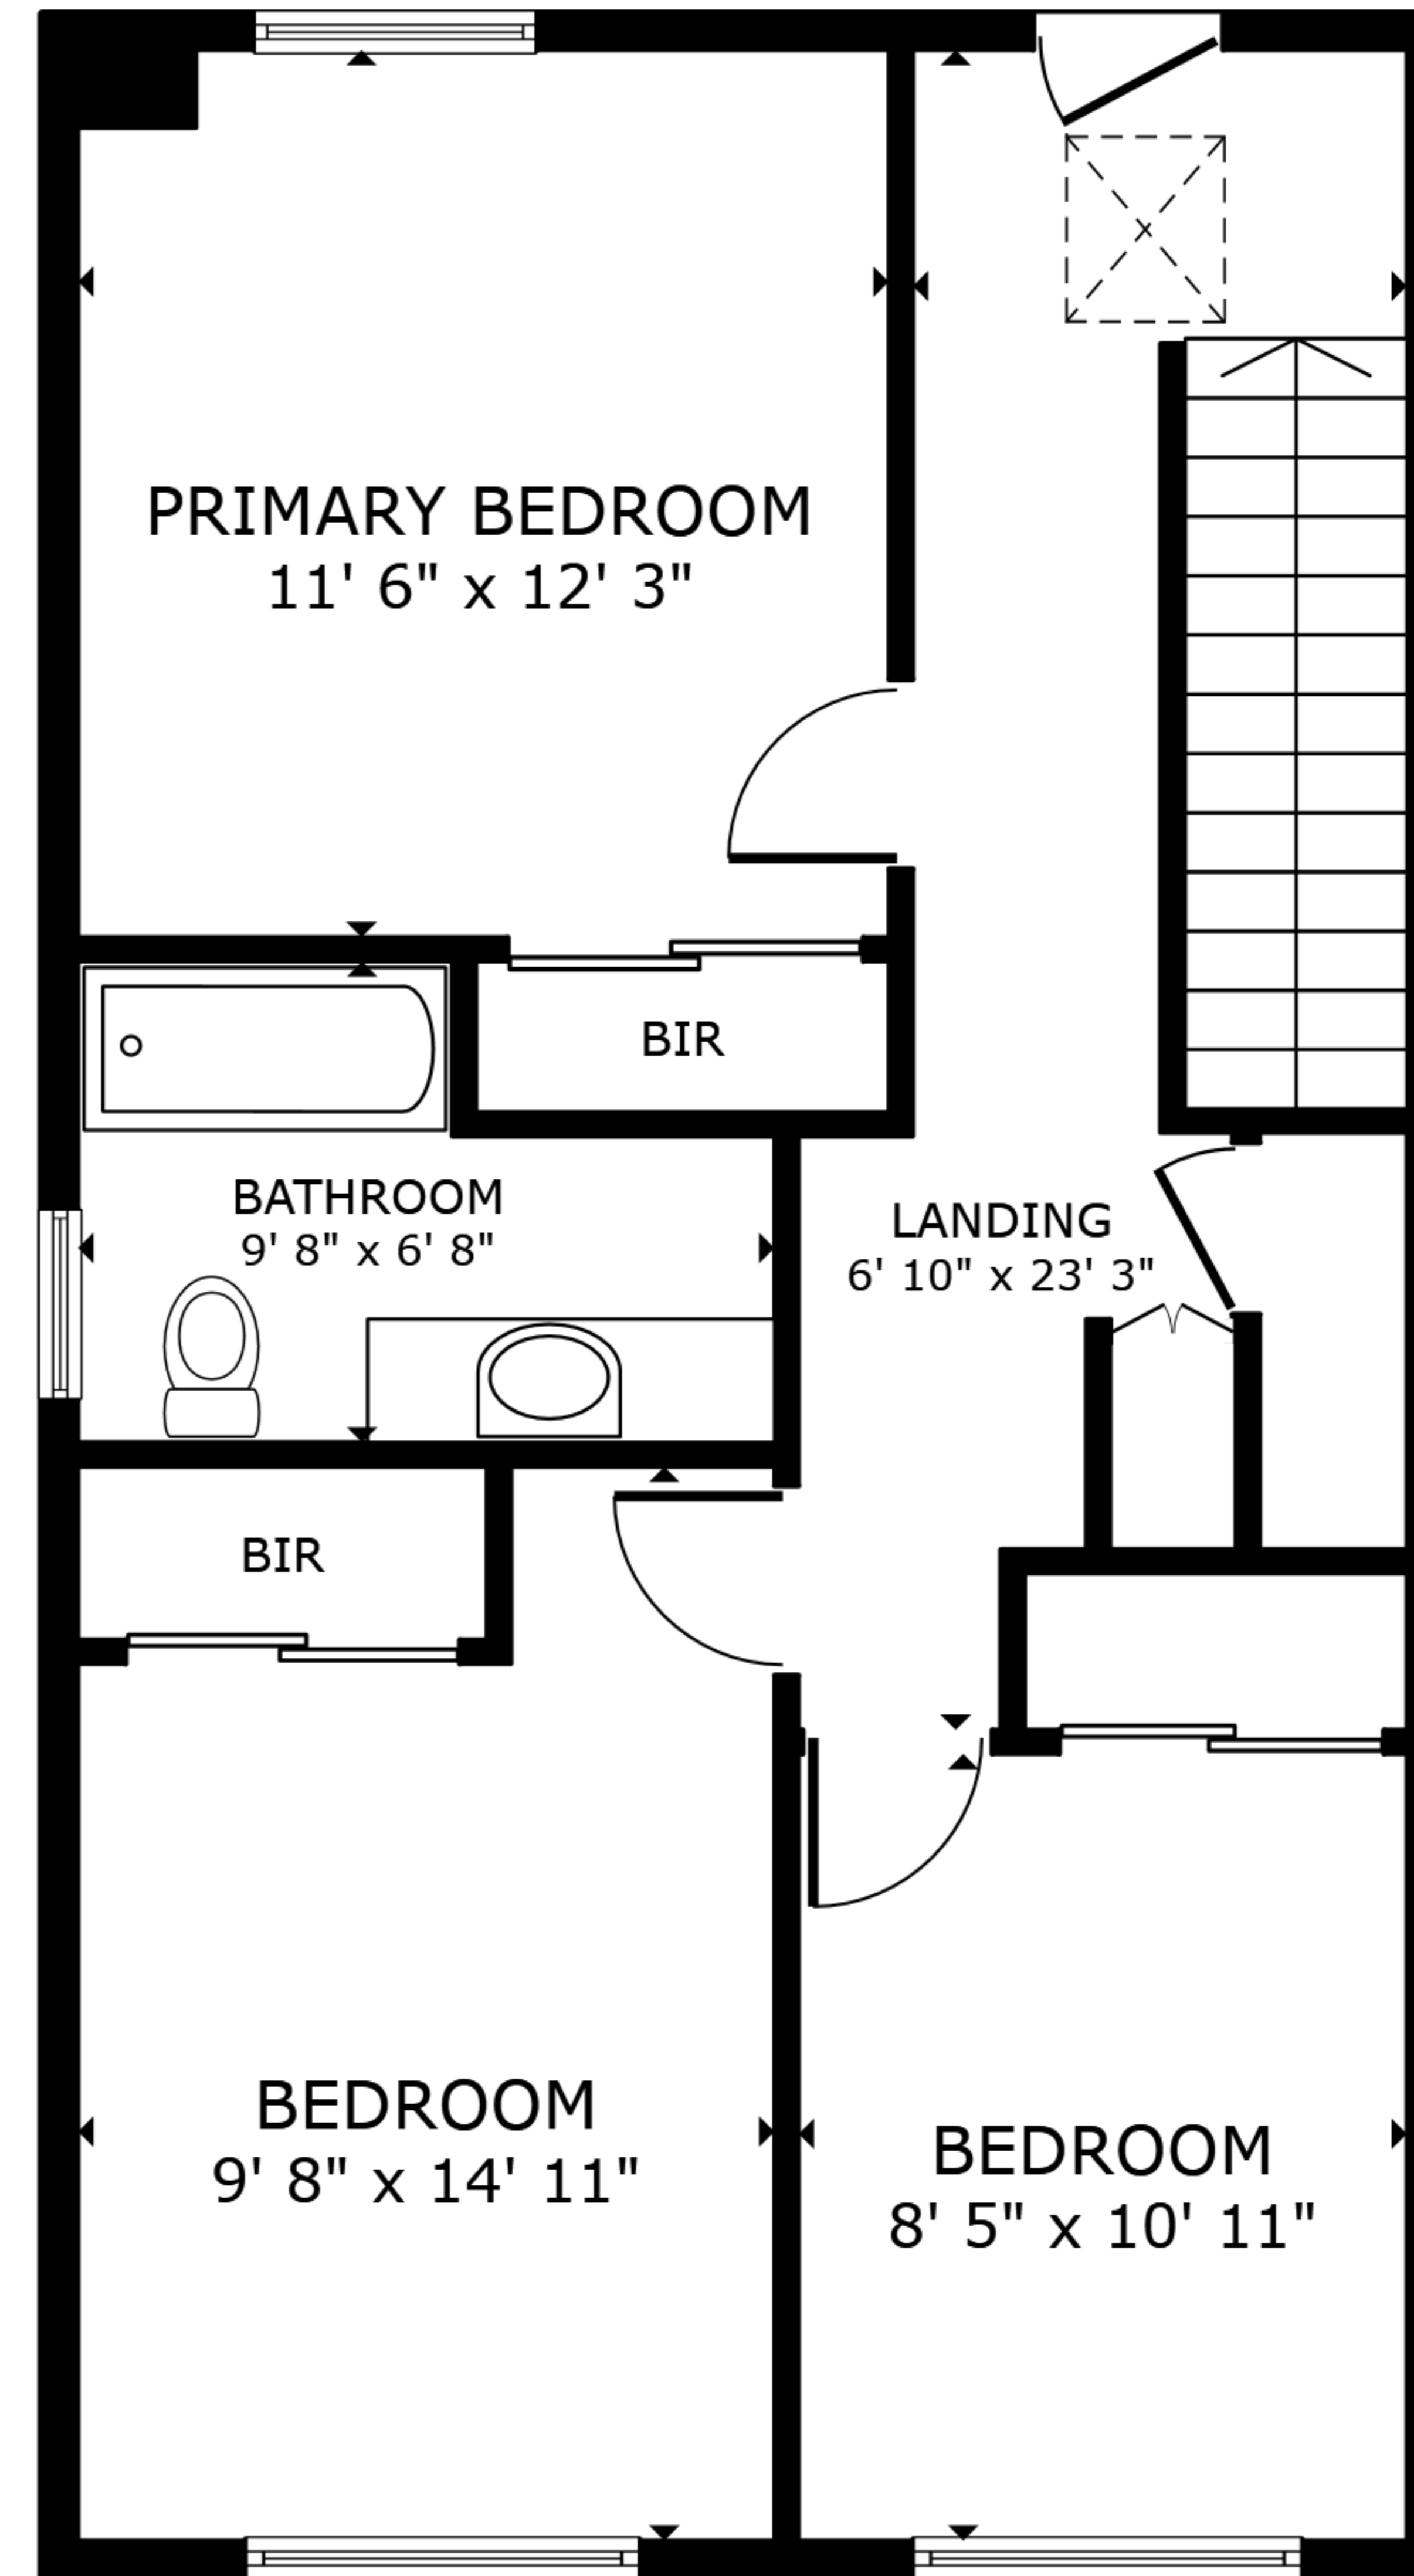

FLOOR 1

FLOOR 2

GROSS INTERNAL AREA  
 FLOOR 1 567 sq.ft. FLOOR 2 635 sq.ft.  
 TOTAL : 1,202 sq.ft.

SIZES AND DIMENSIONS ARE APPROXIMATE, ACTUAL MAY VARY.