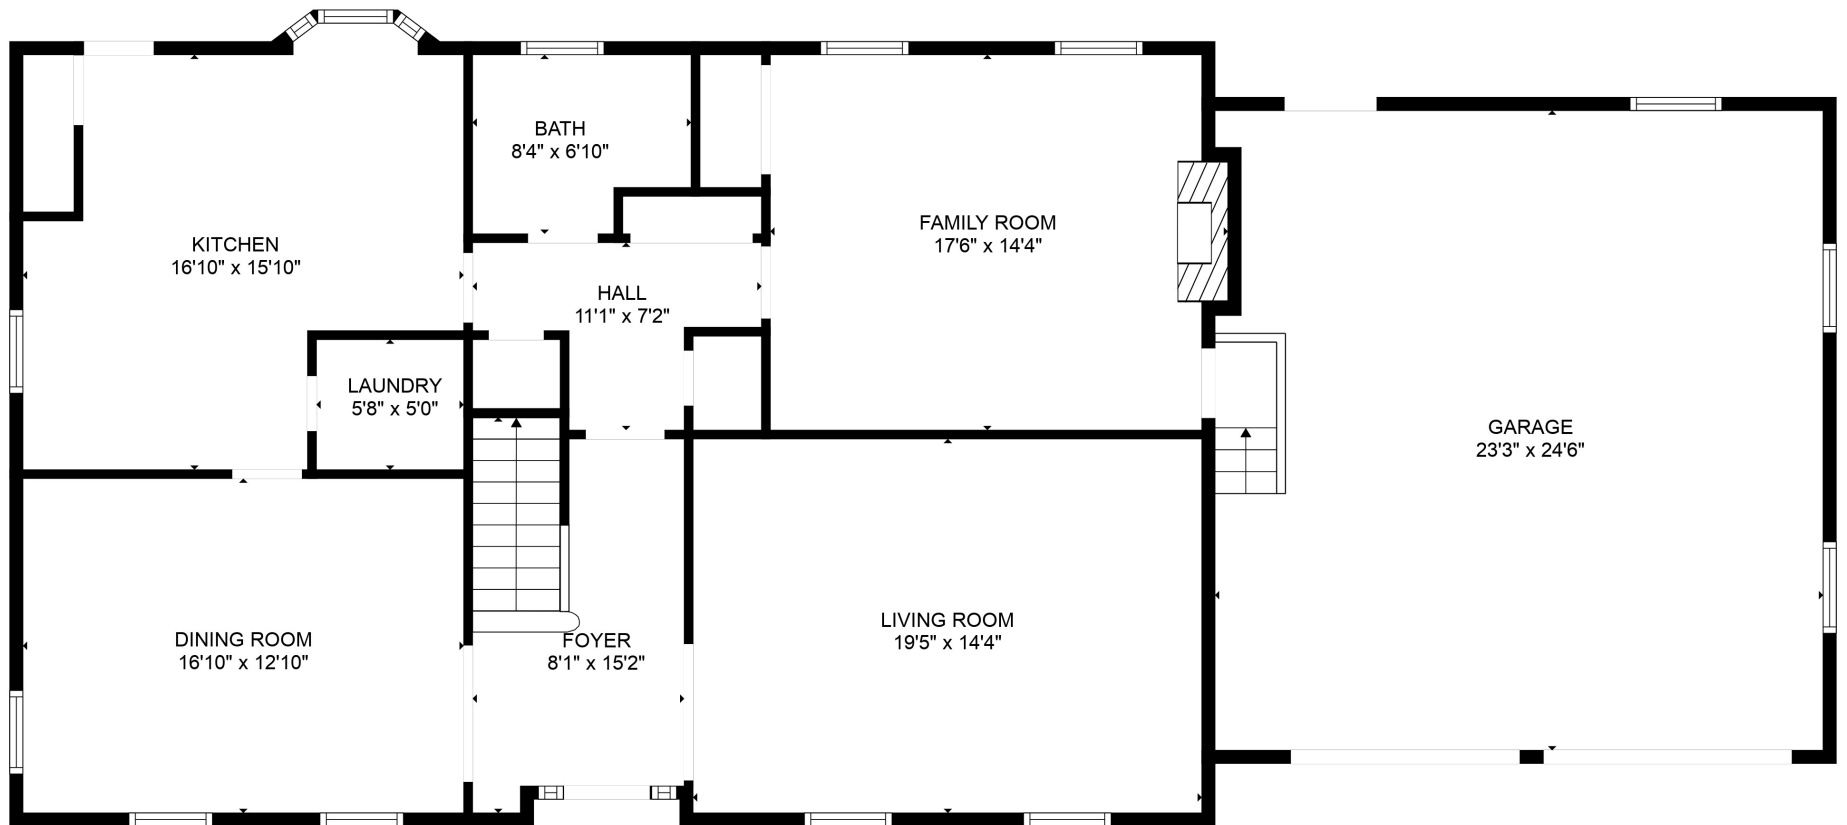

Total scanned area: 3064 sq. ft

SIZES AND DIMENSIONS ARE APPROXIMATE. ACTUAL MAY VARY.

Total scanned area: 3064 sq. ft

SIZES AND DIMENSIONS ARE APPROXIMATE. ACTUAL MAY VARY.

Total scanned area: 3064 sq. ft

SIZES AND DIMENSIONS ARE APPROXIMATE. ACTUAL MAY VARY.