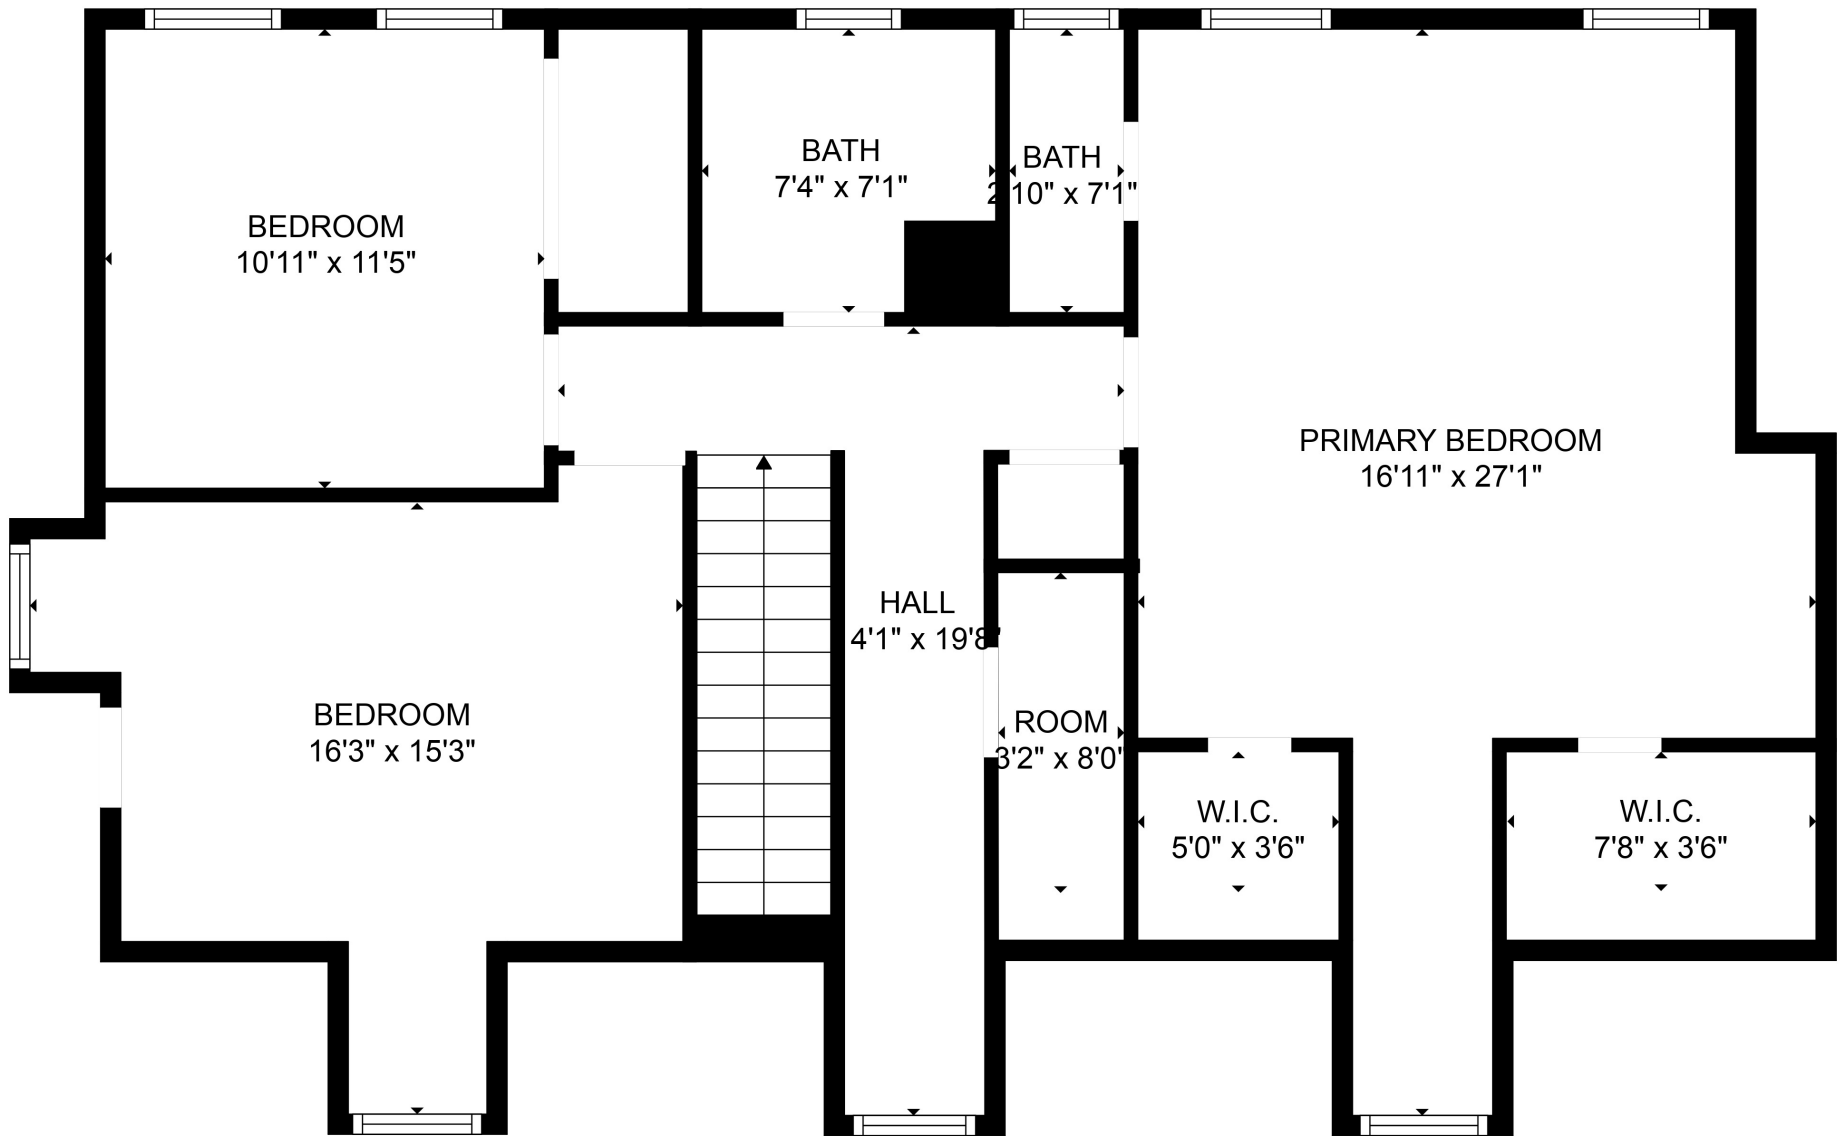

Total scanned area: 3064 sq. ft

SIZES AND DIMENSIONS ARE APPROXIMATE. ACTUAL MAY VARY.

Total scanned area: 3064 sq. ft

SIZES AND DIMENSIONS ARE APPROXIMATE. ACTUAL MAY VARY.

Total scanned area: 3064 sq. ft

SIZES AND DIMENSIONS ARE APPROXIMATE. ACTUAL MAY VARY.