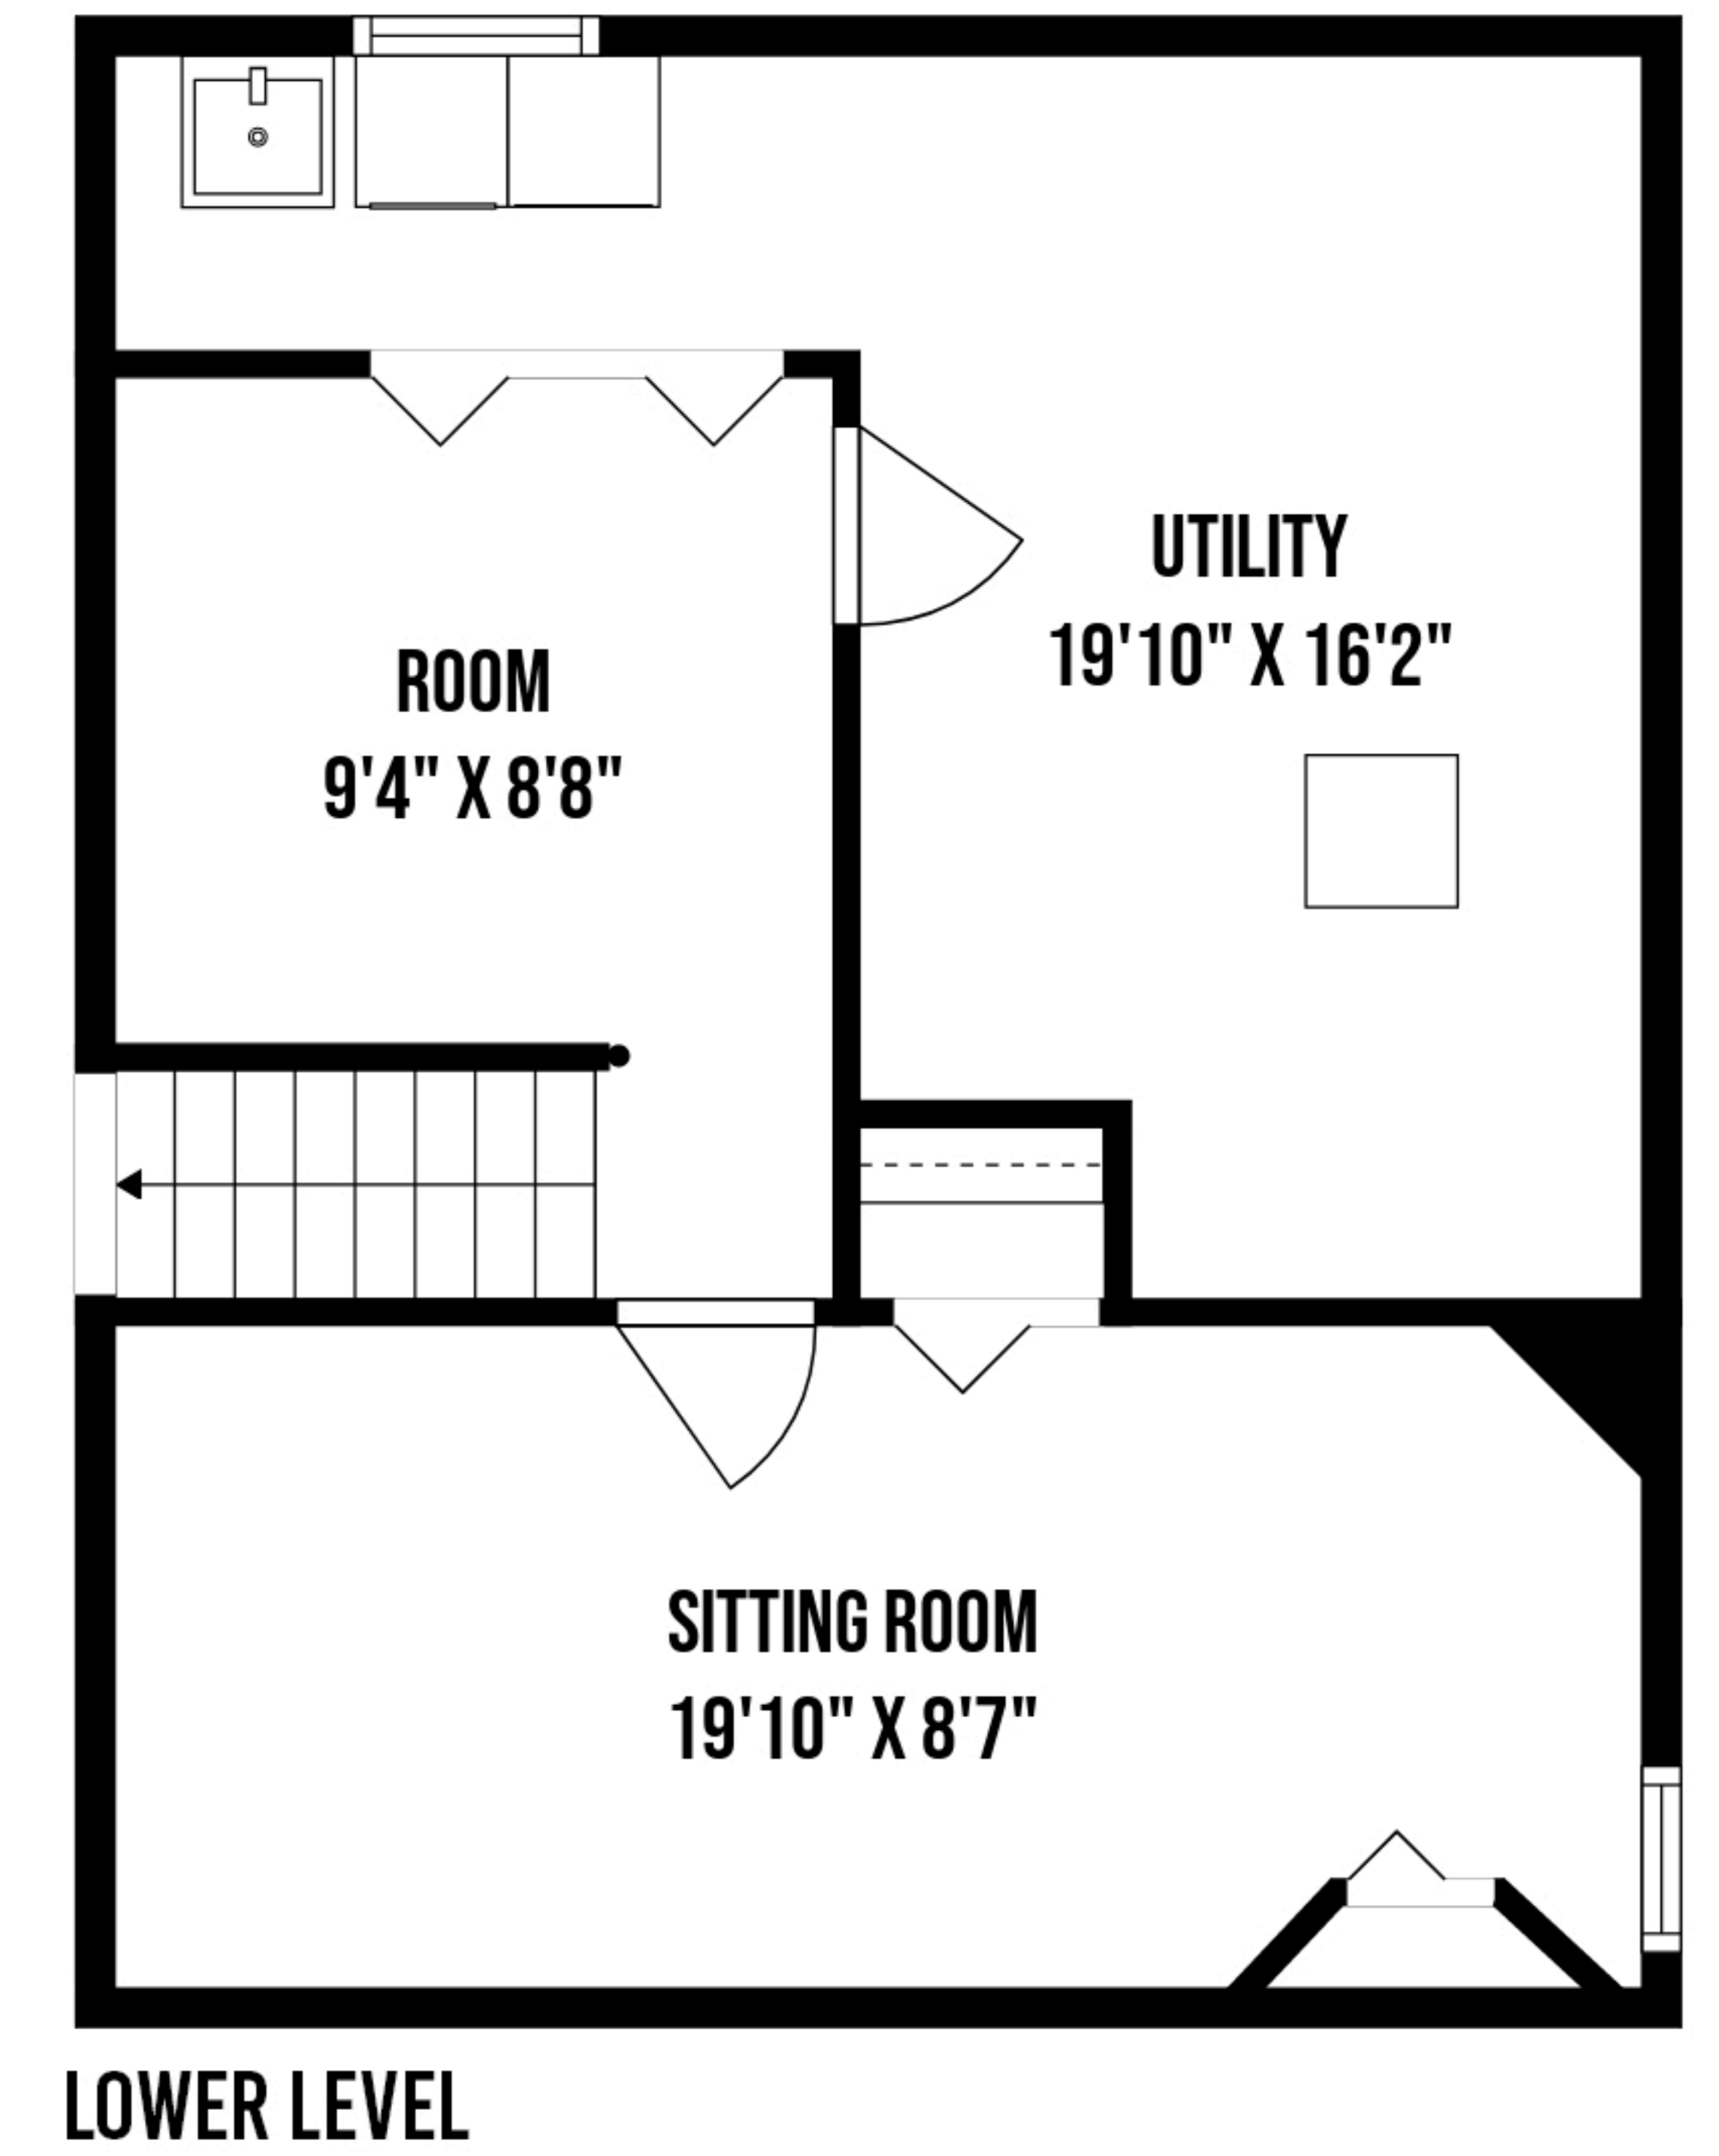

16 ELDERWOOD LANE MELVILLE NY

PREPARED BY "HOME MEDIA GROUP INC." TEL 212-731-2301
THIS FLOOR PLAN ILLUSTRATION IS AN APPROXIMATION OF EXISTING STRUCTURES AND FEATURES AND IS PROVIDED FOR CONVENIENCE ONLY
WITH THE PERMISSION OF THE SELLER. ALL MEASUREMENTS ARE APPROXIMATE AND NOT GUARANTEED TO BE EXACT OR TO SCALE.