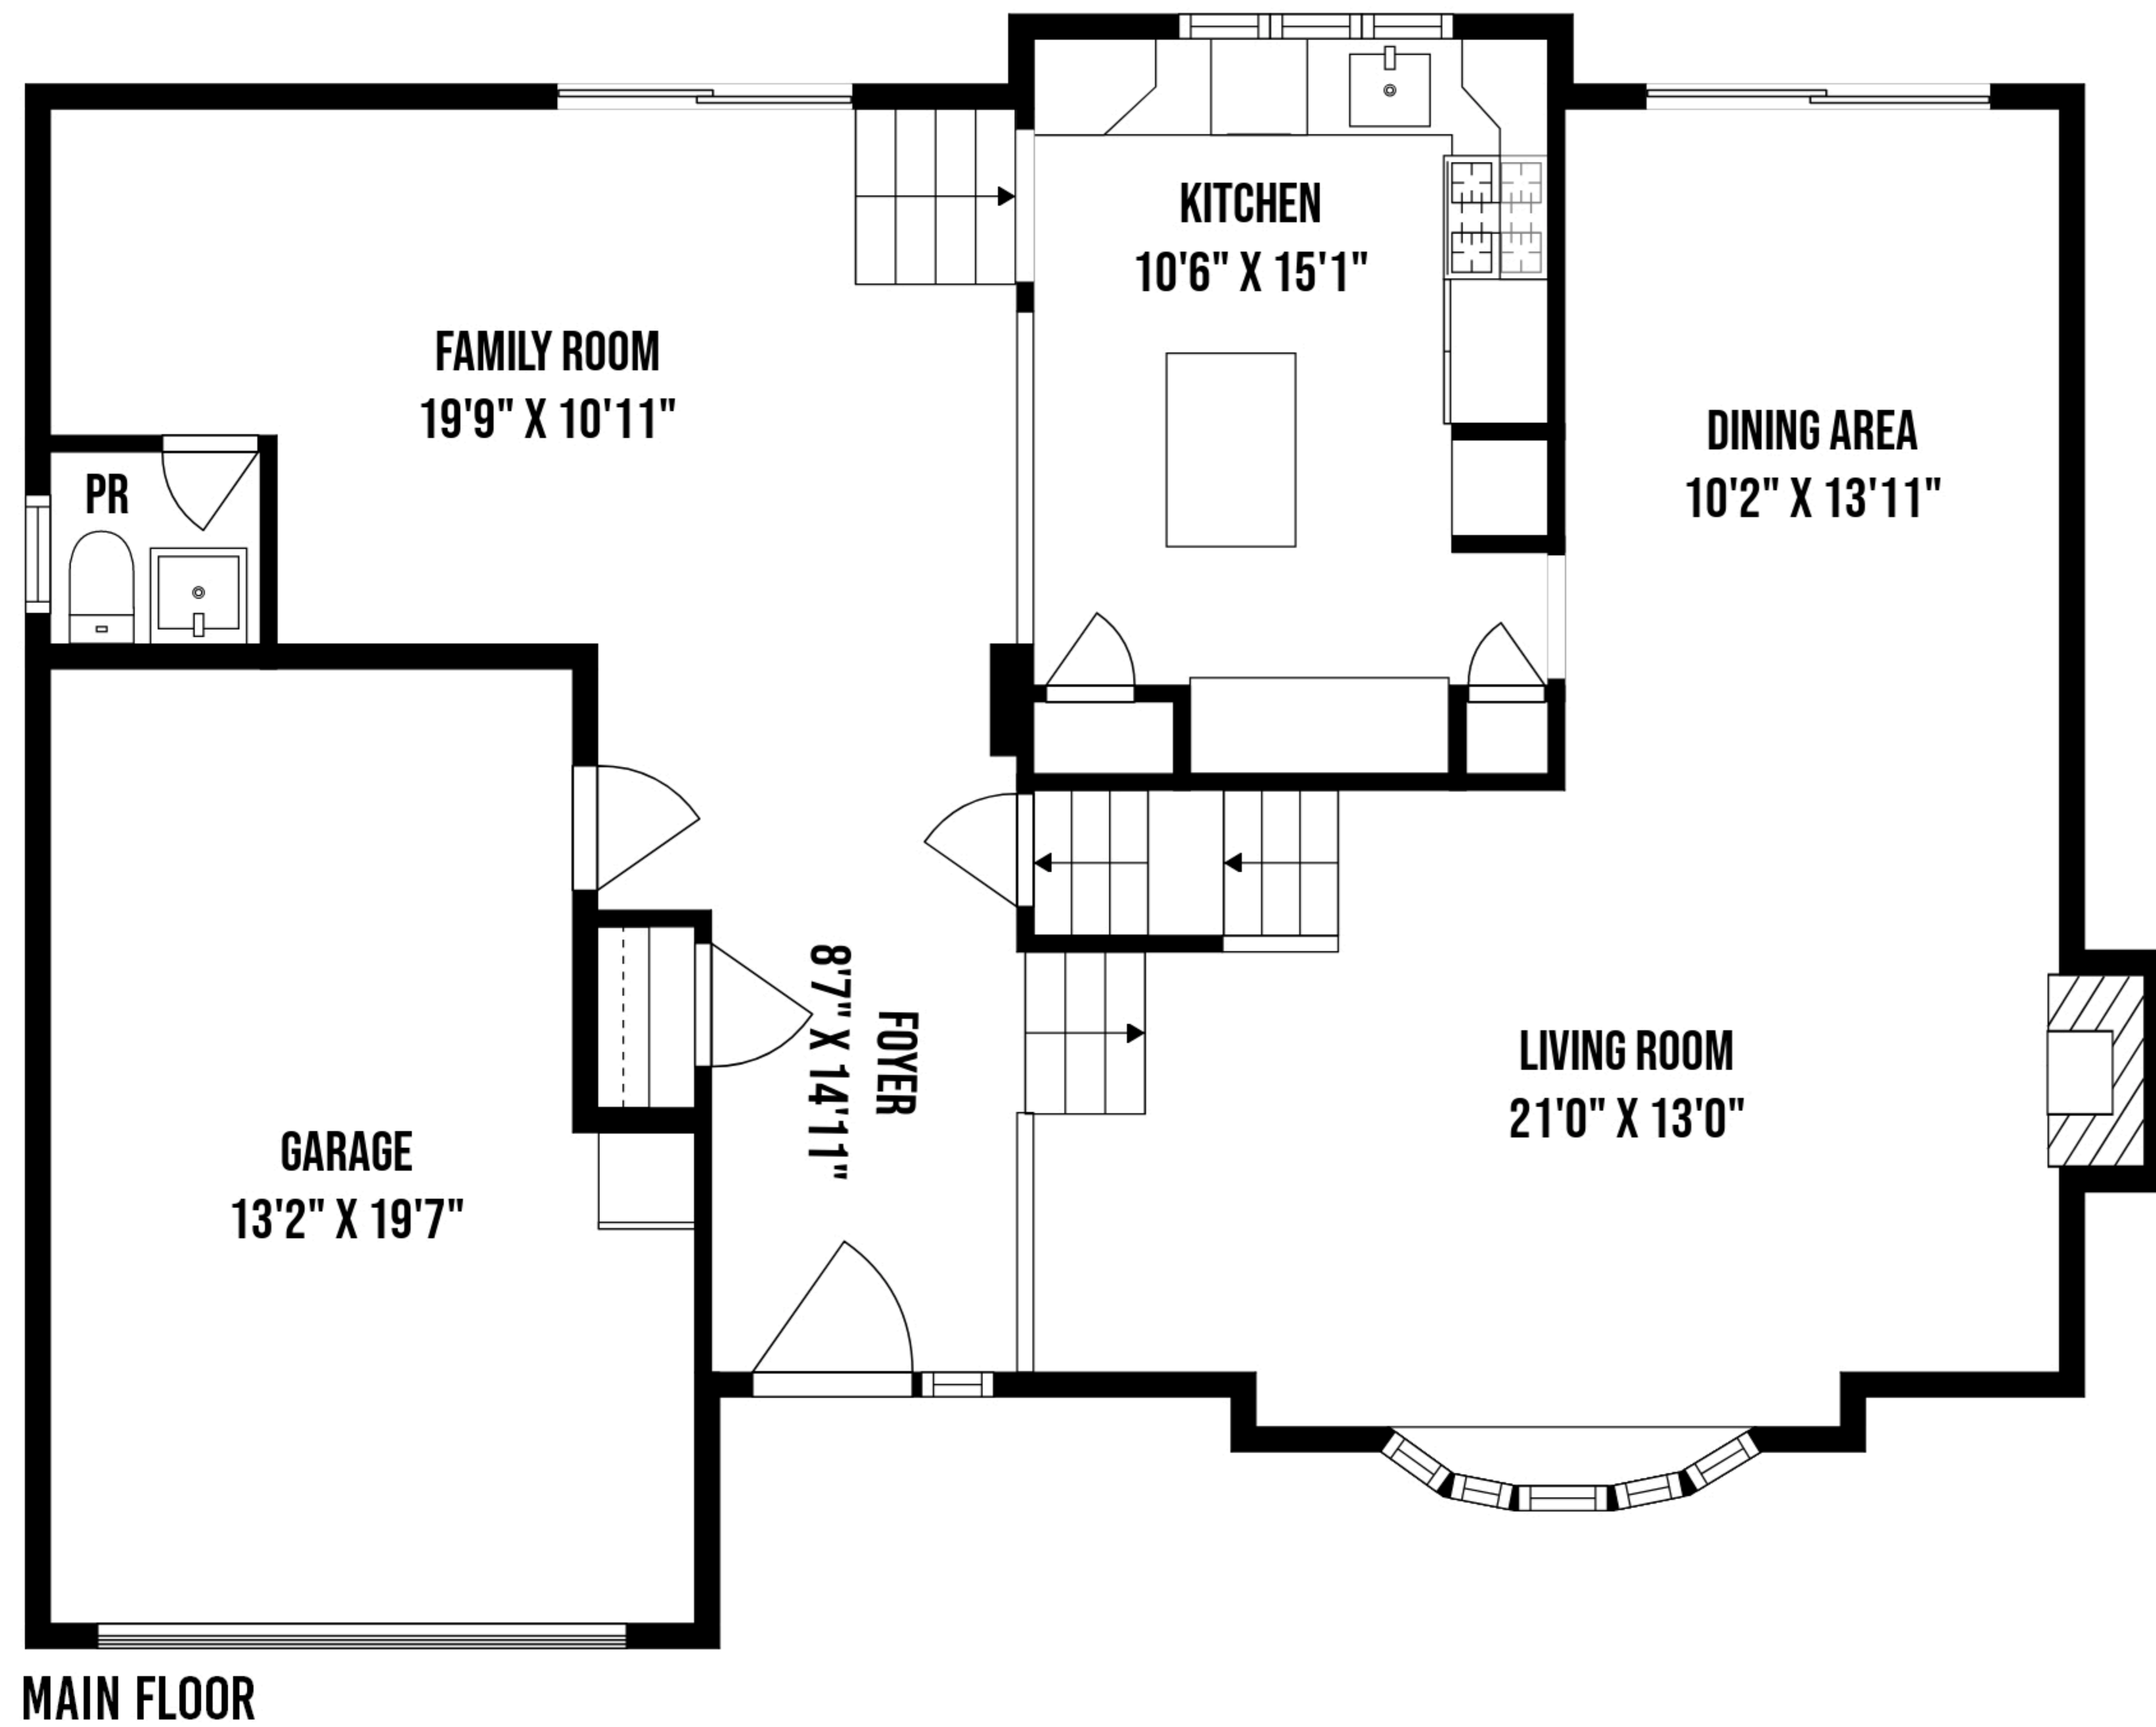

16 ELDERWOOD LANE MELVILLE NY

PREPARED BY "HOME MEDIA GROUP INC." TEL 212-731-2301
THIS FLOOR PLAN ILLUSTRATION IS AN APPROXIMATION OF EXISTING STRUCTURES AND FEATURES AND IS PROVIDED FOR CONVENIENCE ONLY
WITH THE PERMISSION OF THE SELLER. ALL MEASUREMENTS ARE APPROXIMATE AND NOT GUARANTEED TO BE EXACT OR TO SCALE.