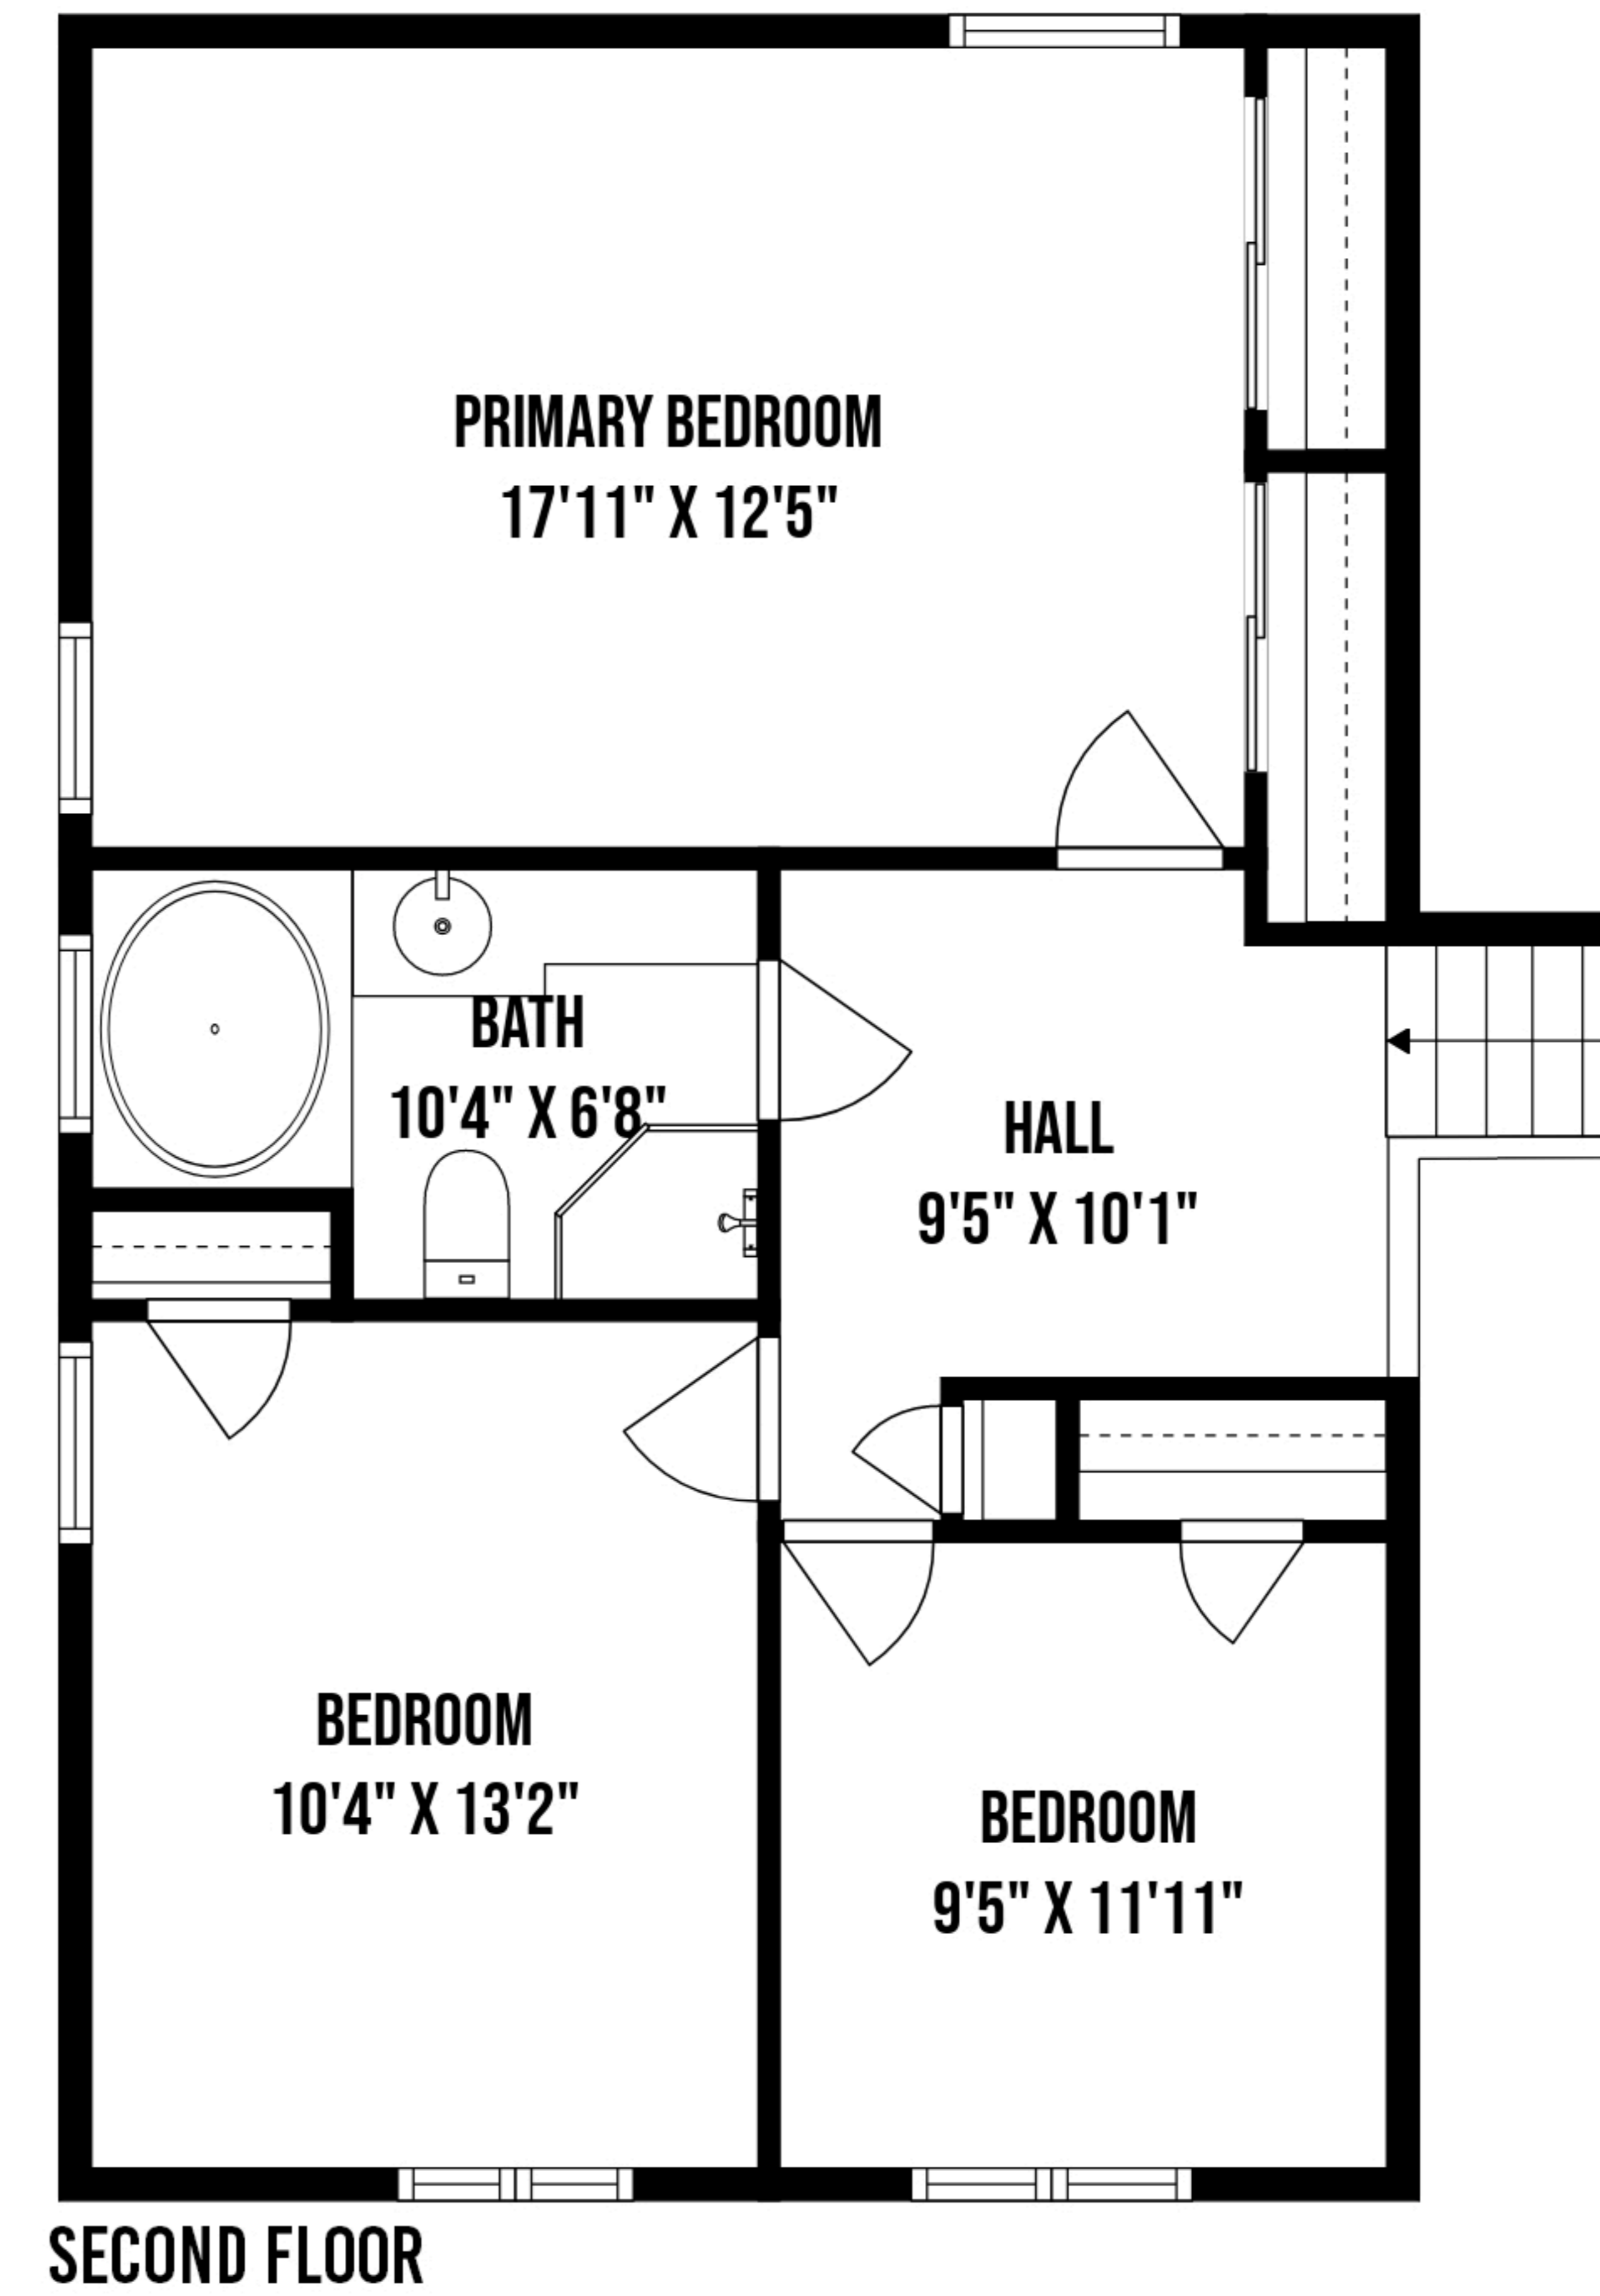

16 ELDERWOOD LANE MELVILLE NY

PREPARED BY "HOME MEDIA GROUP INC." TEL 212-731-2301
THIS FLOOR PLAN ILLUSTRATION IS AN APPROXIMATION OF EXISTING STRUCTURES AND FEATURES AND IS PROVIDED FOR CONVENIENCE ONLY
WITH THE PERMISSION OF THE SELLER. ALL MEASUREMENTS ARE APPROXIMATE AND NOT GUARANTEED TO BE EXACT OR TO SCALE.