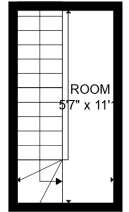

FLOOR 1

FLOOR 2

FLOOR 3

FLOOR 4

GROSS INTERNAL AREA  
 FLOOR 1: 1122 sq. ft, FLOOR 2: 162 sq. ft  
 FLOOR 3: 152 sq. ft, FLOOR 4: 62 sq. ft  
 TOTAL: 1498 sq. ft

SIZES AND DIMENSIONS ARE APPROXIMATE, ACTUAL MAY VARY.

GROSS INTERNAL AREA  
FLOOR 1: 1122 sq. ft, FLOOR 2: 162 sq. ft  
FLOOR 3: 152 sq. ft, FLOOR 4: 62 sq. ft  
TOTAL: 1498 sq. ft  
SIZES AND DIMENSIONS ARE APPROXIMATE, ACTUAL MAY VARY.

GROSS INTERNAL AREA  
FLOOR 1: 1122 sq. ft, FLOOR 2: 162 sq. ft  
FLOOR 3: 152 sq. ft, FLOOR 4: 62 sq. ft  
TOTAL: 1498 sq. ft  
SIZES AND DIMENSIONS ARE APPROXIMATE, ACTUAL MAY VARY.

GROSS INTERNAL AREA  
FLOOR 1: 1122 sq. ft, FLOOR 2: 162 sq. ft  
FLOOR 3: 152 sq. ft, FLOOR 4: 62 sq. ft  
TOTAL: 1498 sq. ft  
SIZES AND DIMENSIONS ARE APPROXIMATE, ACTUAL MAY VARY.

GROSS INTERNAL AREA  
FLOOR 1: 1122 sq. ft, FLOOR 2: 162 sq. ft  
FLOOR 3: 152 sq. ft, FLOOR 4: 62 sq. ft  
TOTAL: 1498 sq. ft

SIZES AND DIMENSIONS ARE APPROXIMATE, ACTUAL MAY VARY.