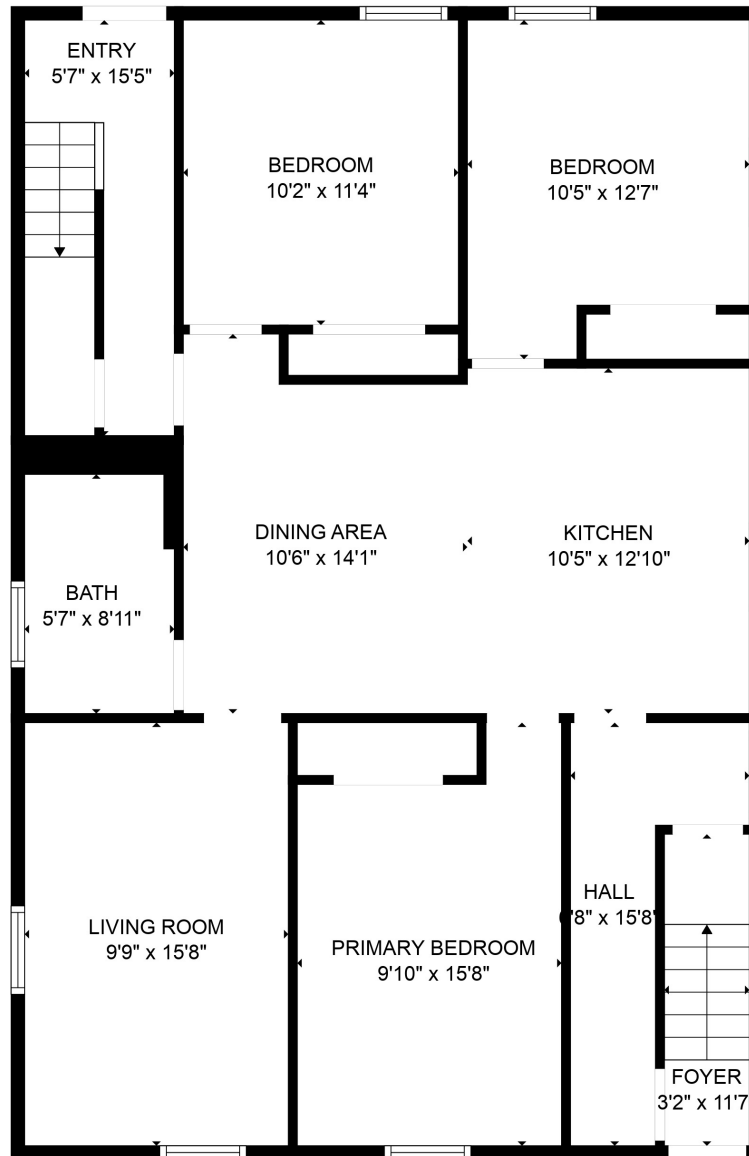

FLOOR 1

FLOOR 2

FLOOR 3

FLOOR 4

GROSS INTERNAL AREA  
 FLOOR 1: 1122 sq. ft, FLOOR 2: 162 sq. ft  
 FLOOR 3: 152 sq. ft, FLOOR 4: 62 sq. ft  
 TOTAL: 1498 sq. ft

SIZES AND DIMENSIONS ARE APPROXIMATE, ACTUAL MAY VARY.

GROSS INTERNAL AREA  
FLOOR 1: 1122 sq. ft, FLOOR 2: 162 sq. ft  
FLOOR 3: 152 sq. ft, FLOOR 4: 62 sq. ft  
TOTAL: 1498 sq. ft  
SIZES AND DIMENSIONS ARE APPROXIMATE, ACTUAL MAY VARY.

GROSS INTERNAL AREA  
FLOOR 1: 1122 sq. ft, FLOOR 2: 162 sq. ft  
FLOOR 3: 152 sq. ft, FLOOR 4: 62 sq. ft  
TOTAL: 1498 sq. ft  
SIZES AND DIMENSIONS ARE APPROXIMATE, ACTUAL MAY VARY.

GROSS INTERNAL AREA  
FLOOR 1: 1122 sq. ft, FLOOR 2: 162 sq. ft  
FLOOR 3: 152 sq. ft, FLOOR 4: 62 sq. ft  
TOTAL: 1498 sq. ft  
SIZES AND DIMENSIONS ARE APPROXIMATE, ACTUAL MAY VARY.

GROSS INTERNAL AREA  
FLOOR 1: 1122 sq. ft, FLOOR 2: 162 sq. ft  
FLOOR 3: 152 sq. ft, FLOOR 4: 62 sq. ft  
TOTAL: 1498 sq. ft

SIZES AND DIMENSIONS ARE APPROXIMATE, ACTUAL MAY VARY.