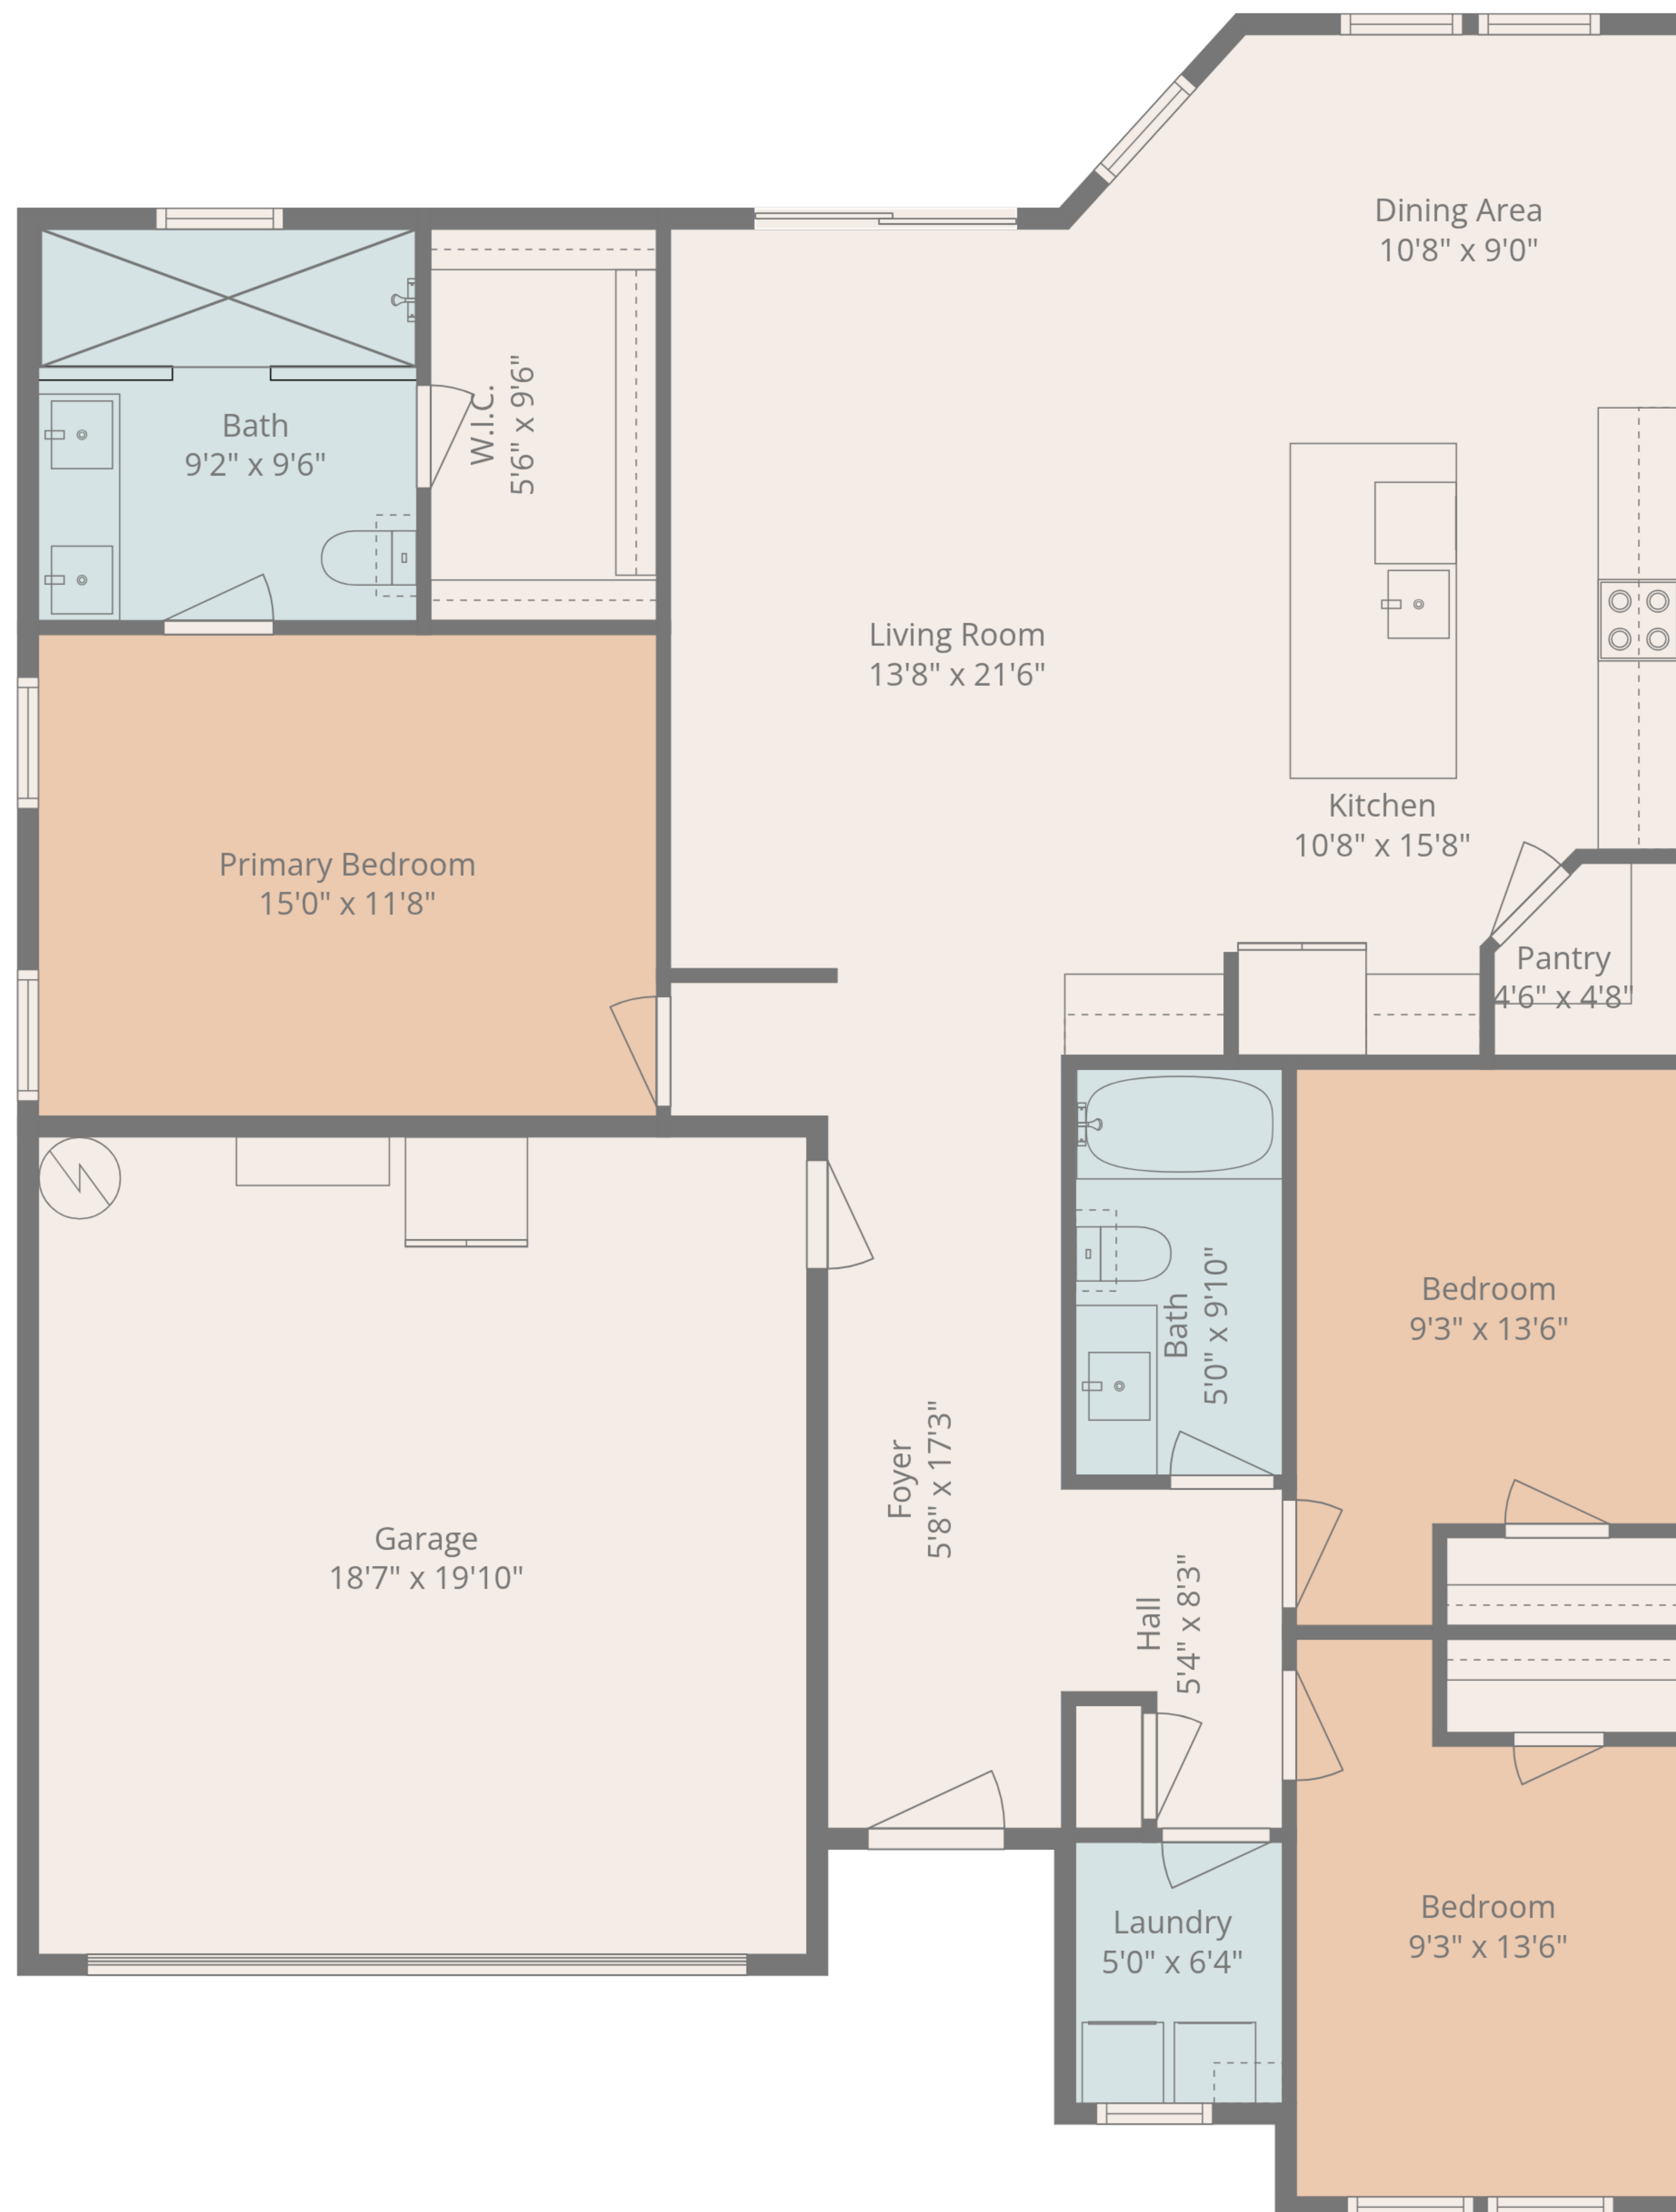

**TOTAL: 1388 sq. ft**

1st floor: 1388 sq. ft

EXCLUDED AREAS: GARAGE: 369 sq. ft, WALLS: 113 sq. ft

Floor Plan Measurements Deemed Highly Reliable But Not Guaranteed

8040 MEDIA

**TOTAL: 1388 sq. ft**

1st floor: 1388 sq. ft

EXCLUDED AREAS: GARAGE: 369 sq. ft, WALLS: 113 sq. ft

Floor Plan Measurements Deemed Highly Reliable But Not Guaranteed

8040 MEDIA