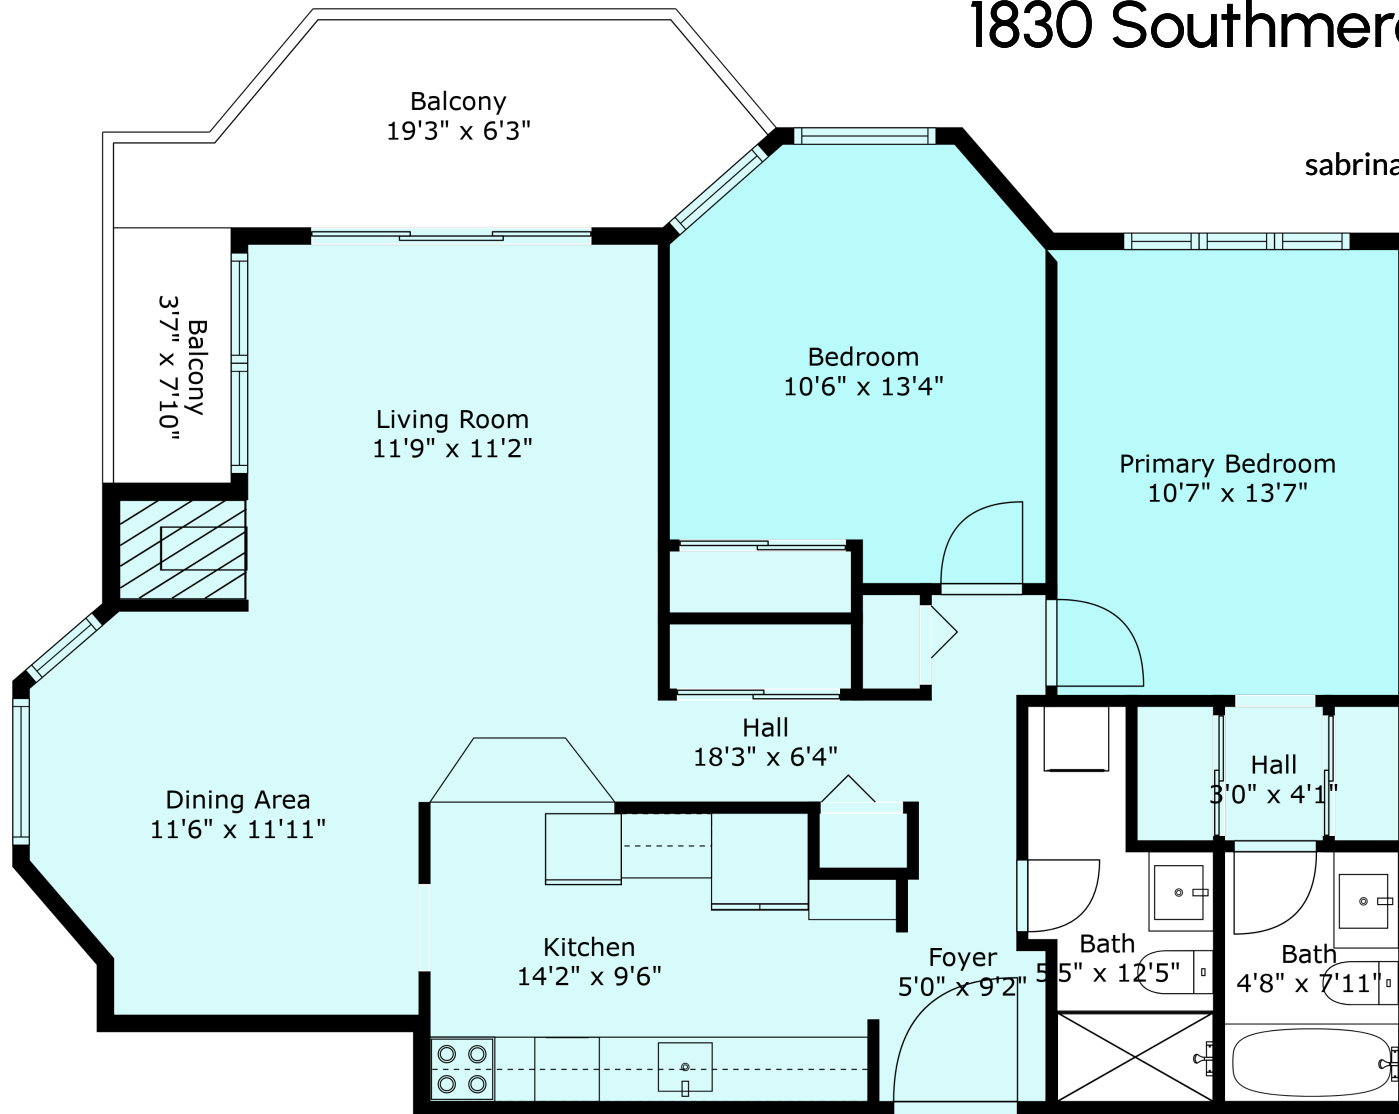

1830 Southmere Crescent E

Kristen Kirkpatrick
604-613-5316

sabrina@chilliwackproperties.net

Estimated Areas:

Main Floor: 1,140 sq. ft
Total: 1,140 Sq. Ft