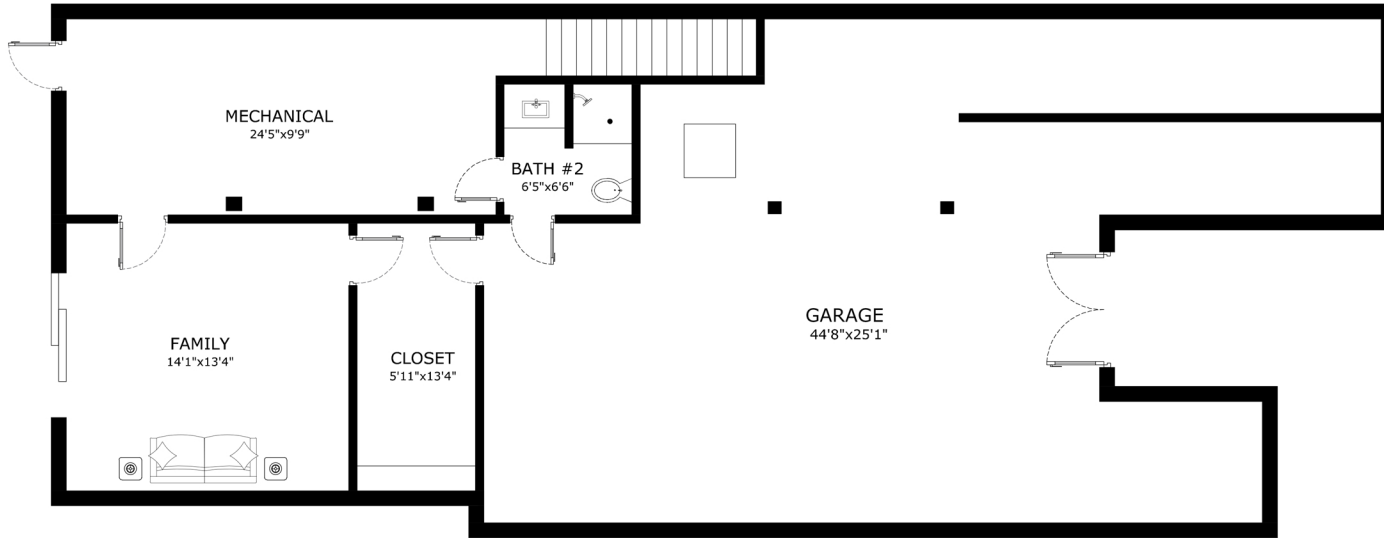

ADDRESS: 627 Cayuga Ave San Francisco, CA 94112.

MAIN LEVEL

LOWER LEVEL

This floor plan is for illustration purposes only and is not intended to provide precise layout or measurements of the home. Potential buyers should investigate these issues to their own satisfaction.