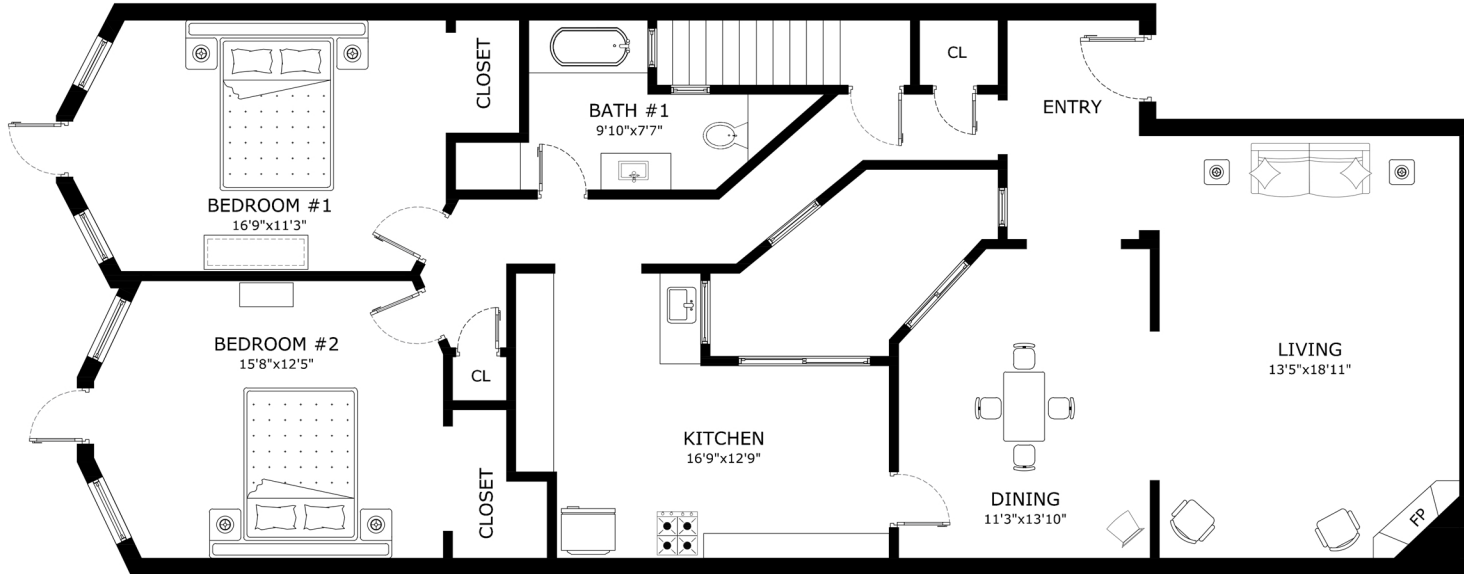

ADDRESS: 627 Cayuga Ave San Francisco, CA 94112.

MAIN LEVEL

LOWER LEVEL

This floor plan is for illustration purposes only and is not intended to provide precise layout or measurements of the home. Potential buyers should investigate these issues to their own satisfaction.