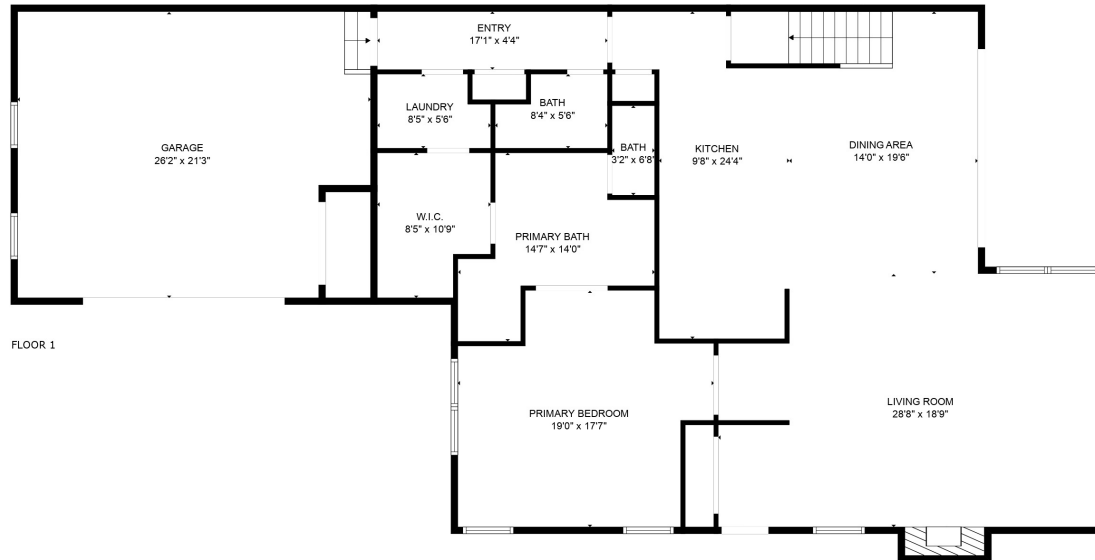

FLOOR 2

FLOOR 1

Total scanned area: 3469 sq. ft

SIZES AND DIMENSIONS ARE APPROXIMATE. ACTUAL MAY VARY.

Total scanned area: 3469 sq. ft

SIZES AND DIMENSIONS ARE APPROXIMATE. ACTUAL MAY VARY.

Total scanned area: 3469 sq. ft

SIZES AND DIMENSIONS ARE APPROXIMATE. ACTUAL MAY VARY.