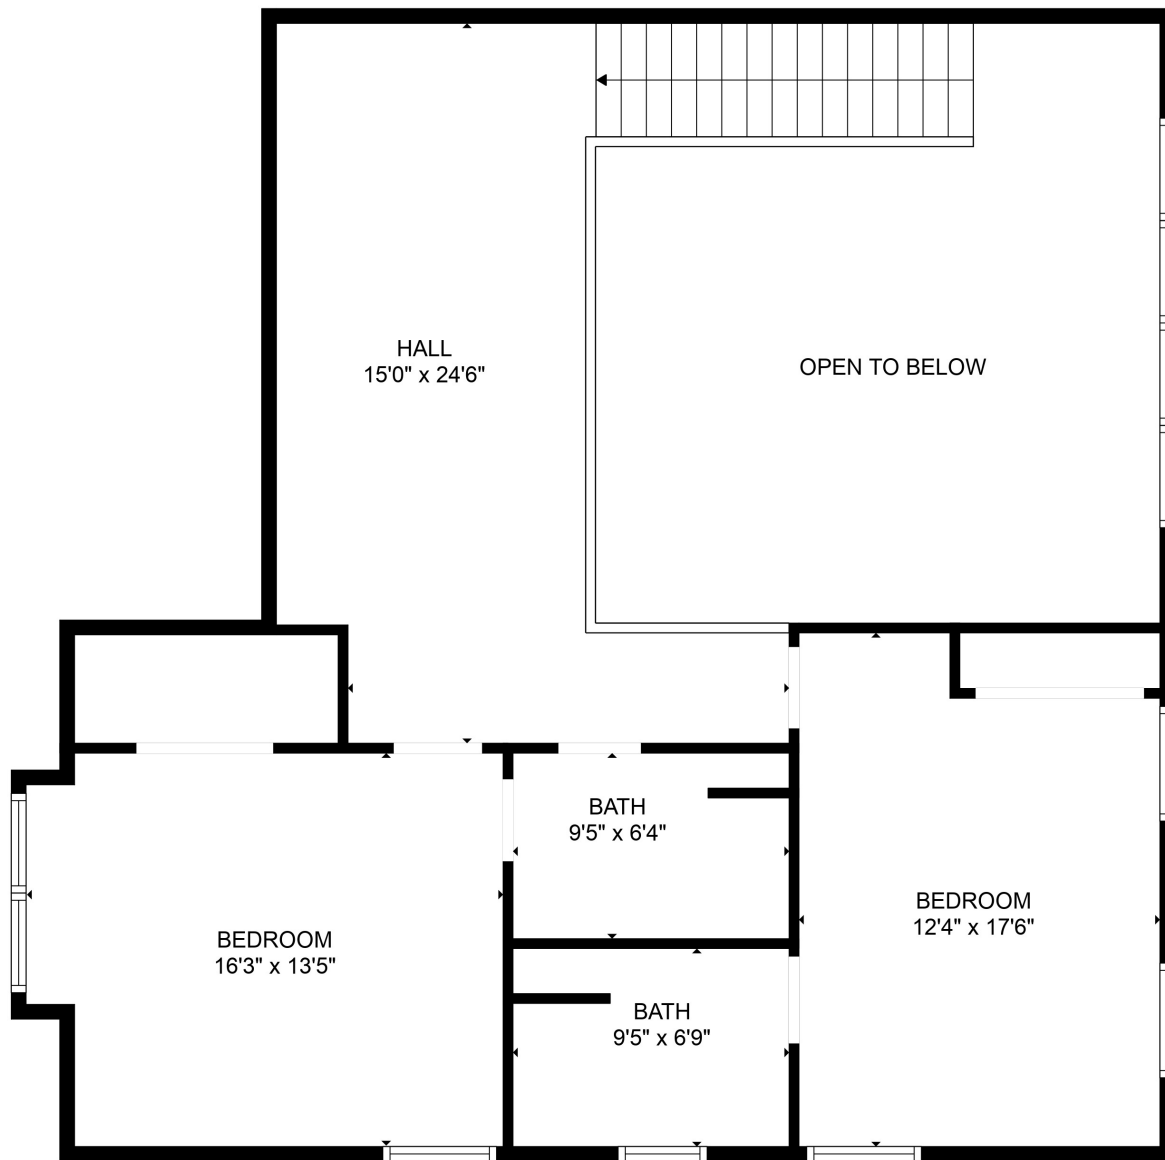

FLOOR 2

FLOOR 1

Total scanned area: 3469 sq. ft

SIZES AND DIMENSIONS ARE APPROXIMATE. ACTUAL MAY VARY.

Total scanned area: 3469 sq. ft

SIZES AND DIMENSIONS ARE APPROXIMATE. ACTUAL MAY VARY.

Total scanned area: 3469 sq. ft

SIZES AND DIMENSIONS ARE APPROXIMATE. ACTUAL MAY VARY.