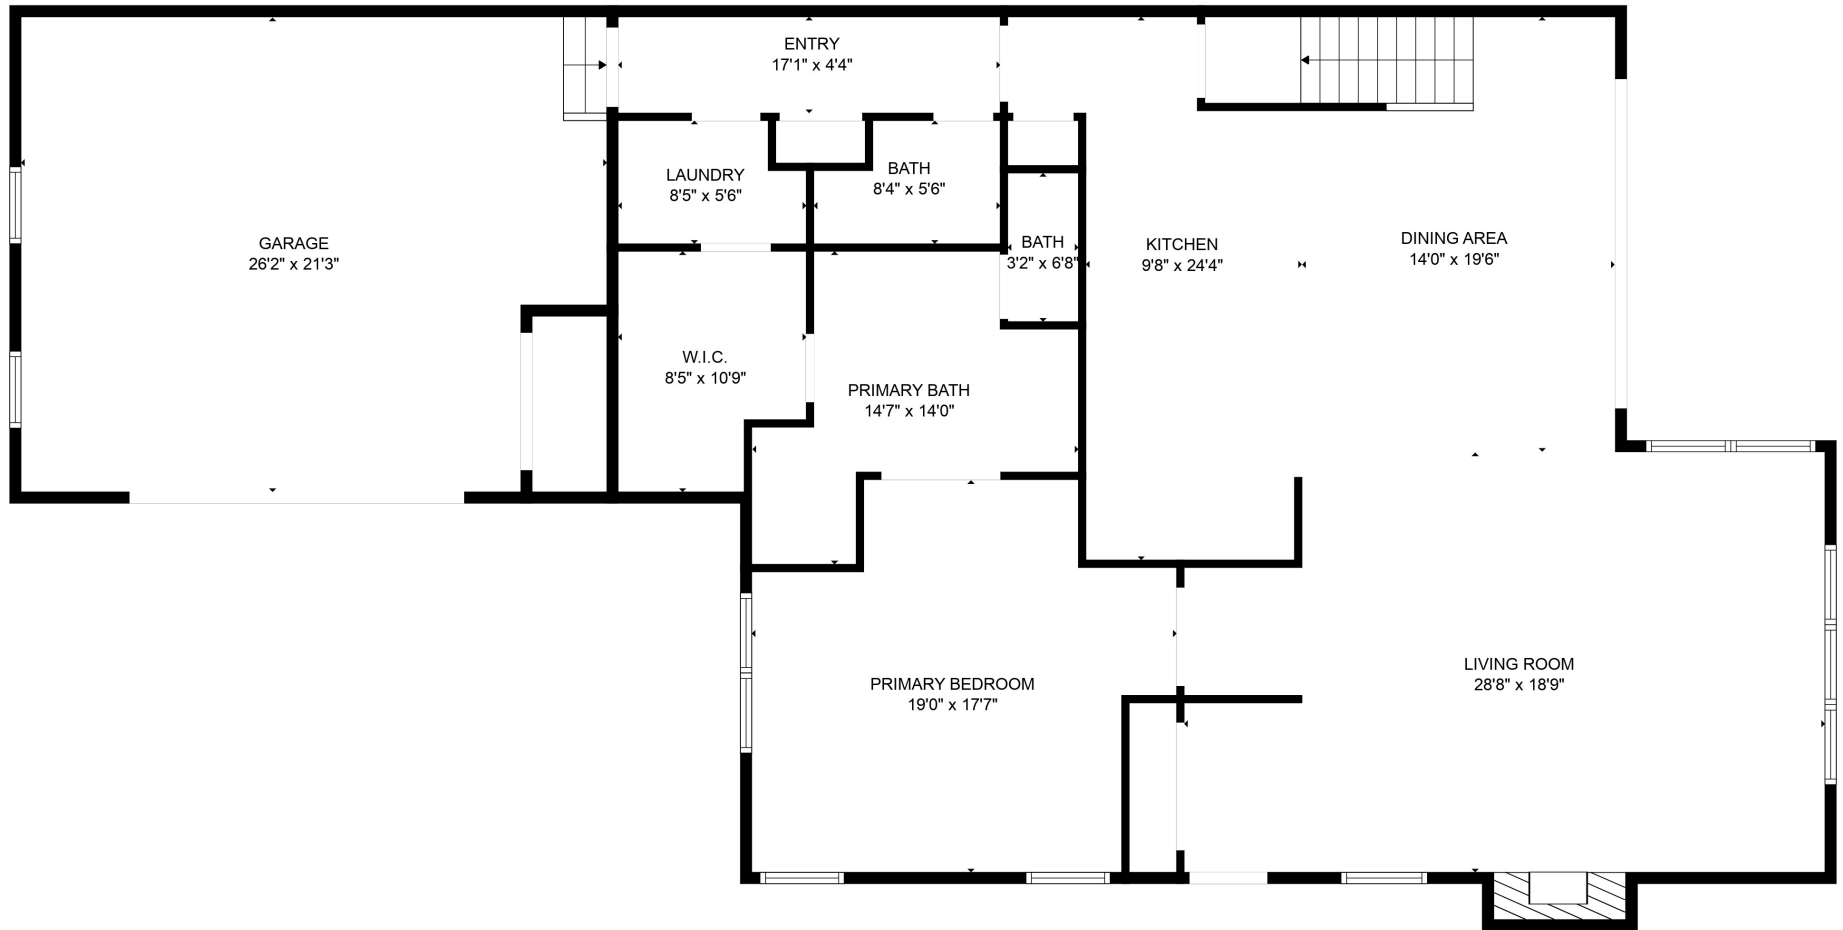

FLOOR 2

FLOOR 1

Total scanned area: 3469 sq. ft

SIZES AND DIMENSIONS ARE APPROXIMATE. ACTUAL MAY VARY.

Total scanned area: 3469 sq. ft

SIZES AND DIMENSIONS ARE APPROXIMATE. ACTUAL MAY VARY.

Total scanned area: 3469 sq. ft

SIZES AND DIMENSIONS ARE APPROXIMATE. ACTUAL MAY VARY.