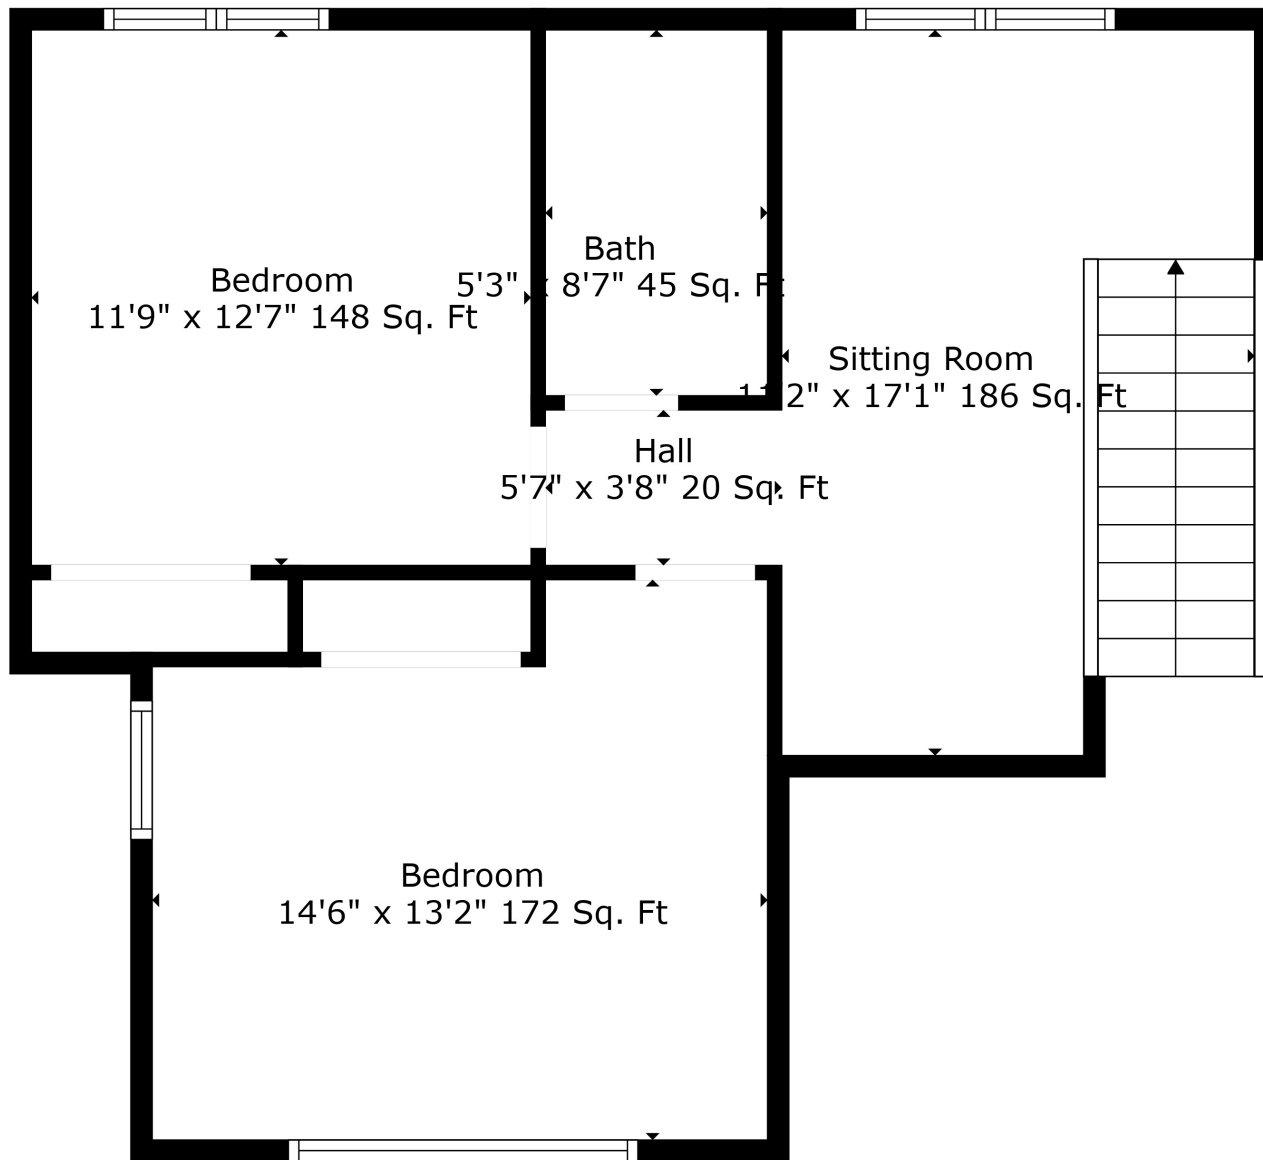

Total scanned area: 5172 sq. ft

Total scanned area: 5172 sq. ft

Measurements Are Calculated By Cubicasa Technology. Deemed Highly Reliable But Not Guaranteed.

Total scanned area: 5172 sq. ft

Total scanned area: 5172 sq. ft