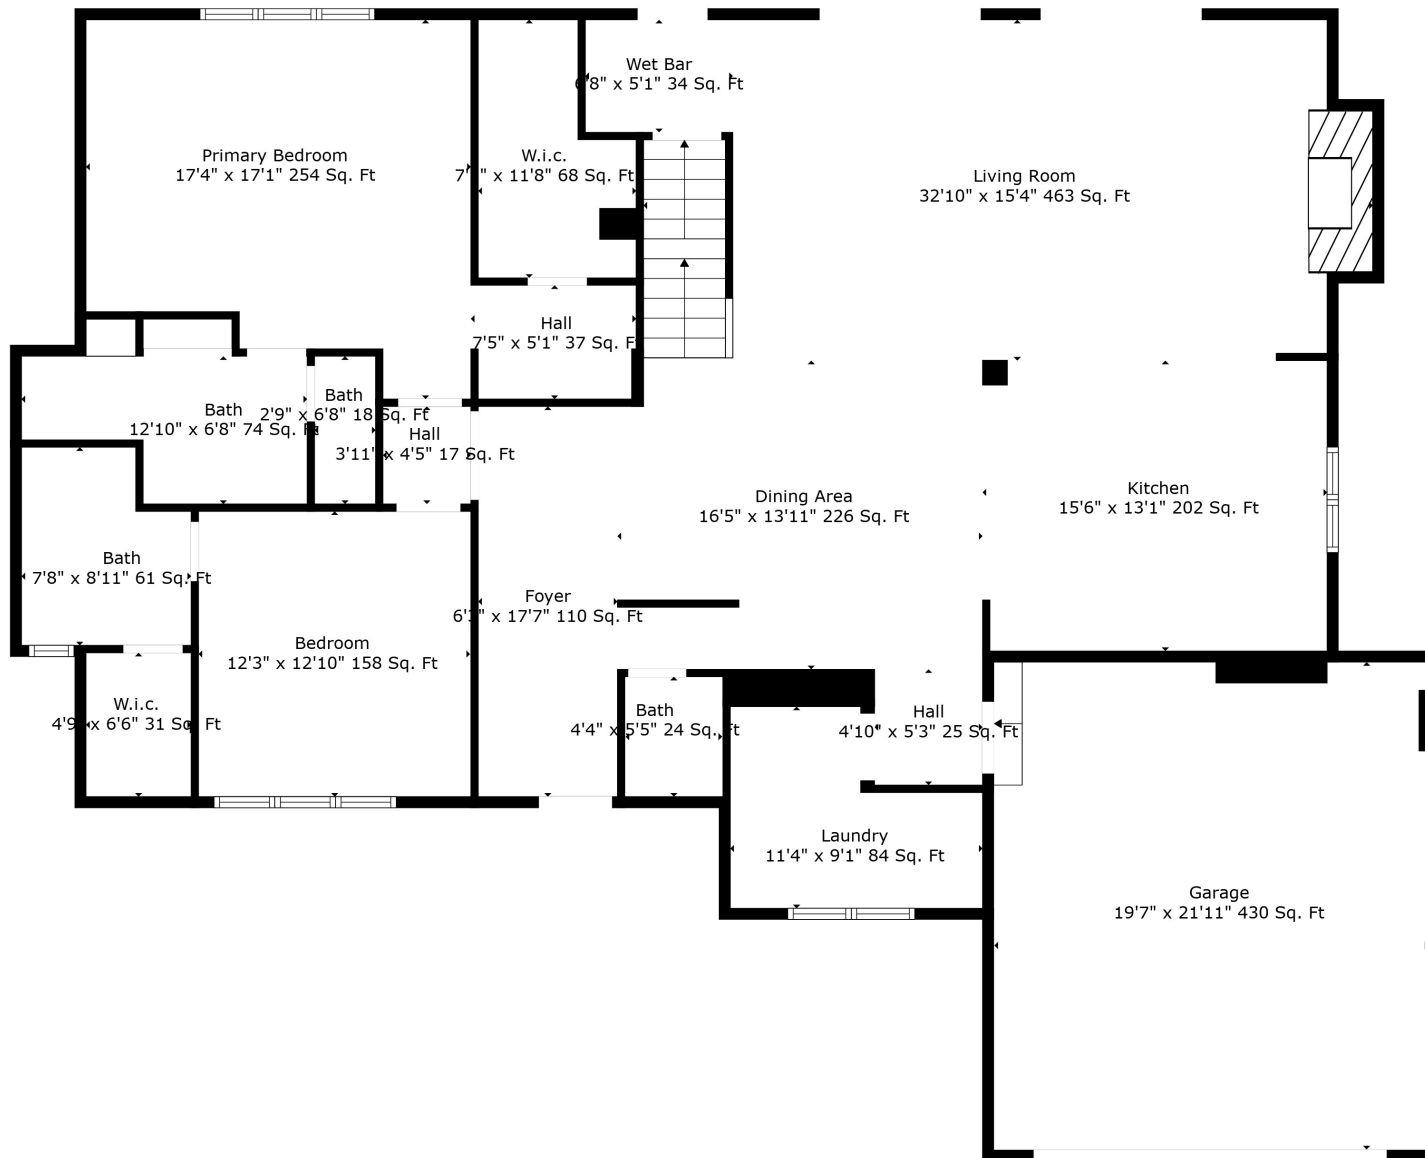

Total scanned area: 5172 sq. ft

Total scanned area: 5172 sq. ft

Measurements Are Calculated By Cubicasa Technology. Deemed Highly Reliable But Not Guaranteed.

Total scanned area: 5172 sq. ft

Total scanned area: 5172 sq. ft

Measurements Are Calculated By Cubicasa Technology. Deemed Highly Reliable But Not Guaranteed.