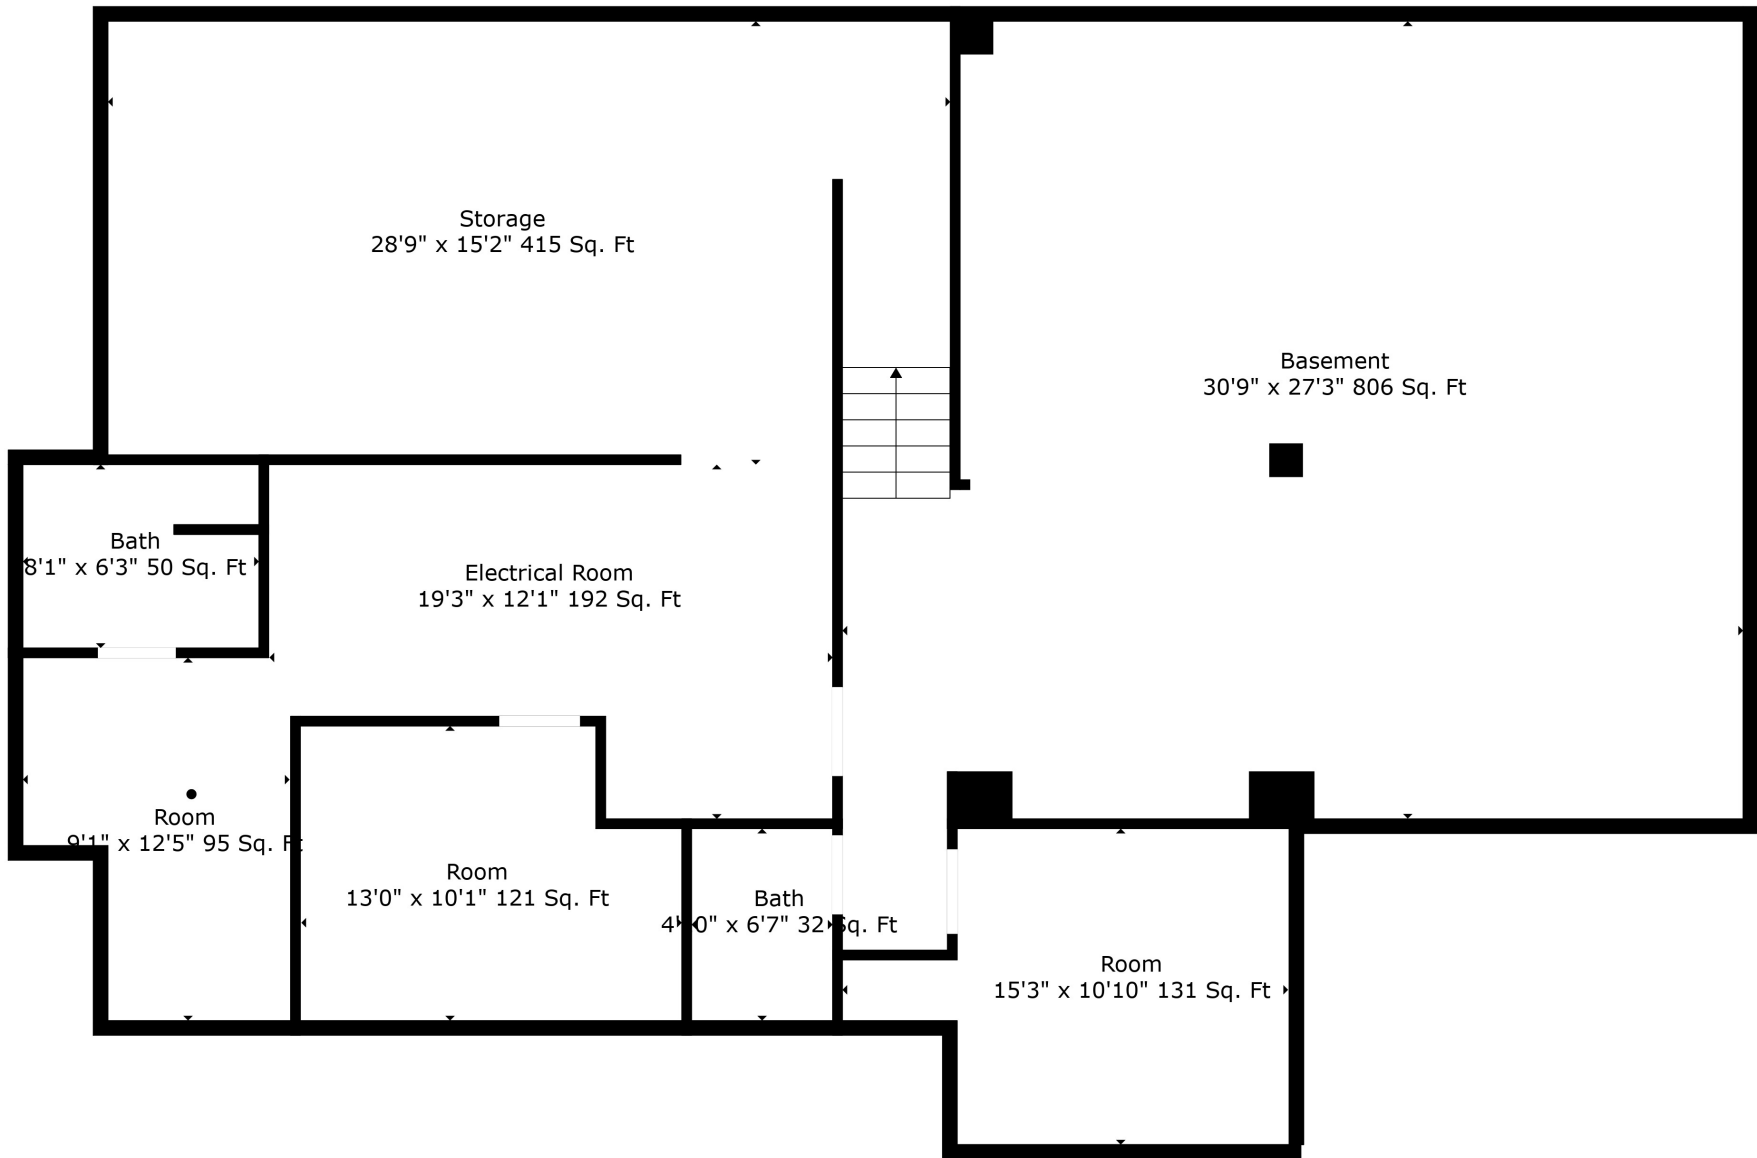

Total scanned area: 5172 sq. ft

Total scanned area: 5172 sq. ft

Measurements Are Calculated By Cubicasa Technology. Deemed Highly Reliable But Not Guaranteed.

Total scanned area: 5172 sq. ft

Total scanned area: 5172 sq. ft

Measurements Are Calculated By Cubicasa Technology. Deemed Highly Reliable But Not Guaranteed.