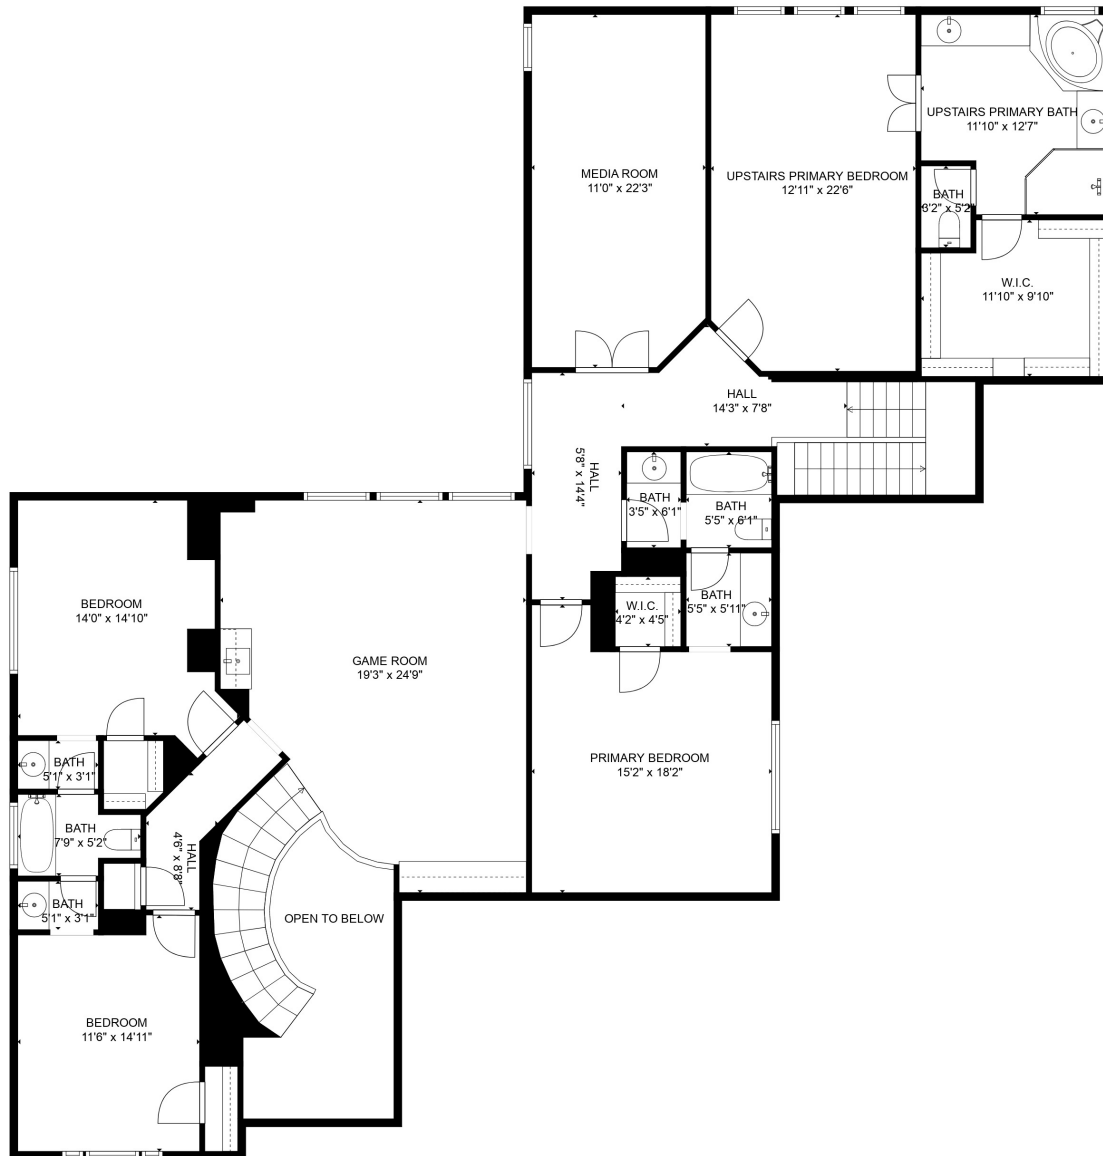

FLOOR 1

FLOOR 2

GROSS INTERNAL AREA
 FLOOR 1: 2395 sq. ft, FLOOR 2: 2456 sq. ft
 EXCLUDED AREAS: GARAGE: 851 sq. ft, OPEN TO BELOW: 131 sq. ft
 TOTAL: 4851 sq. ft
 SIZES AND DIMENSIONS ARE APPROXIMATE, ACTUAL MAY VARY.

GROSS INTERNAL AREA
 FLOOR 1: 2395 sq. ft, FLOOR 2: 2456 sq. ft
 EXCLUDED AREAS: GARAGE: 851 sq. ft, OPEN TO BELOW: 131 sq. ft
 TOTAL: 4851 sq. ft
 SIZES AND DIMENSIONS ARE APPROXIMATE, ACTUAL MAY VARY.