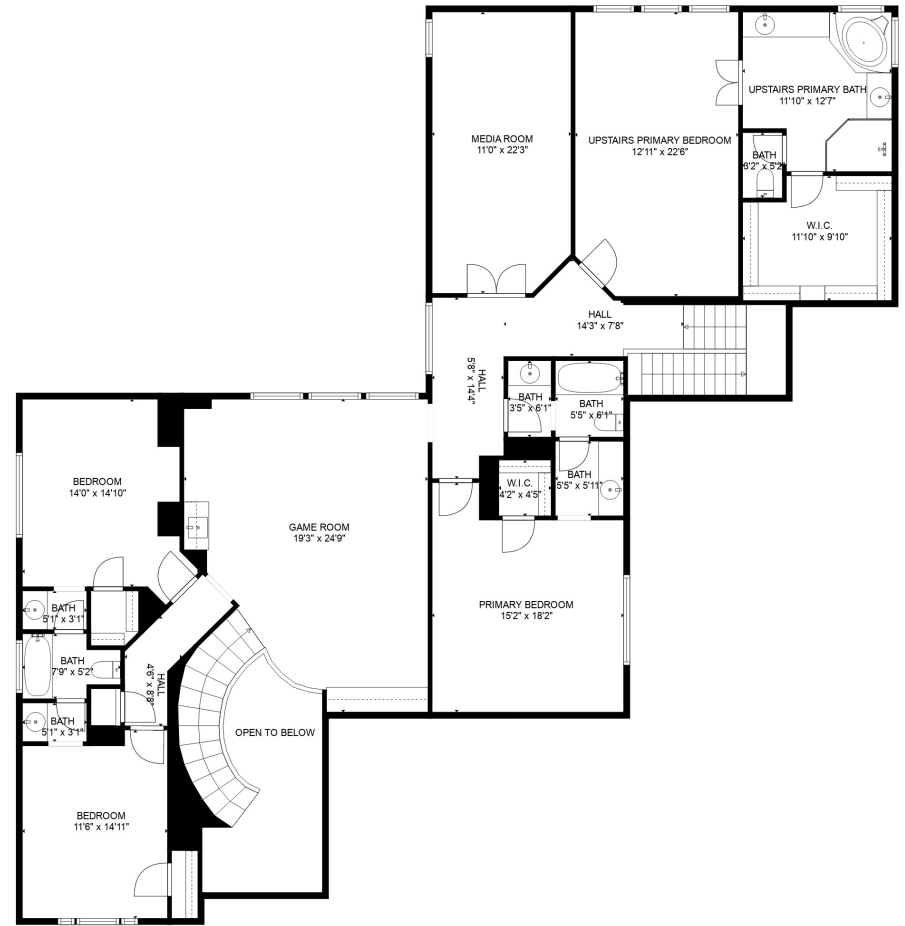

FLOOR 1

FLOOR 2

GROSS INTERNAL AREA
 FLOOR 1: 2395 sq. ft, FLOOR 2: 2456 sq. ft
 EXCLUDED AREAS: GARAGE: 851 sq. ft, OPEN TO BELOW: 131 sq. ft
 TOTAL: 4851 sq. ft
 SIZES AND DIMENSIONS ARE APPROXIMATE, ACTUAL MAY VARY.

GROSS INTERNAL AREA
 FLOOR 1: 2395 sq. ft, FLOOR 2: 2456 sq. ft
 EXCLUDED AREAS: GARAGE: 851 sq. ft, OPEN TO BELOW: 131 sq. ft
 TOTAL: 4851 sq. ft
 SIZES AND DIMENSIONS ARE APPROXIMATE, ACTUAL MAY VARY.