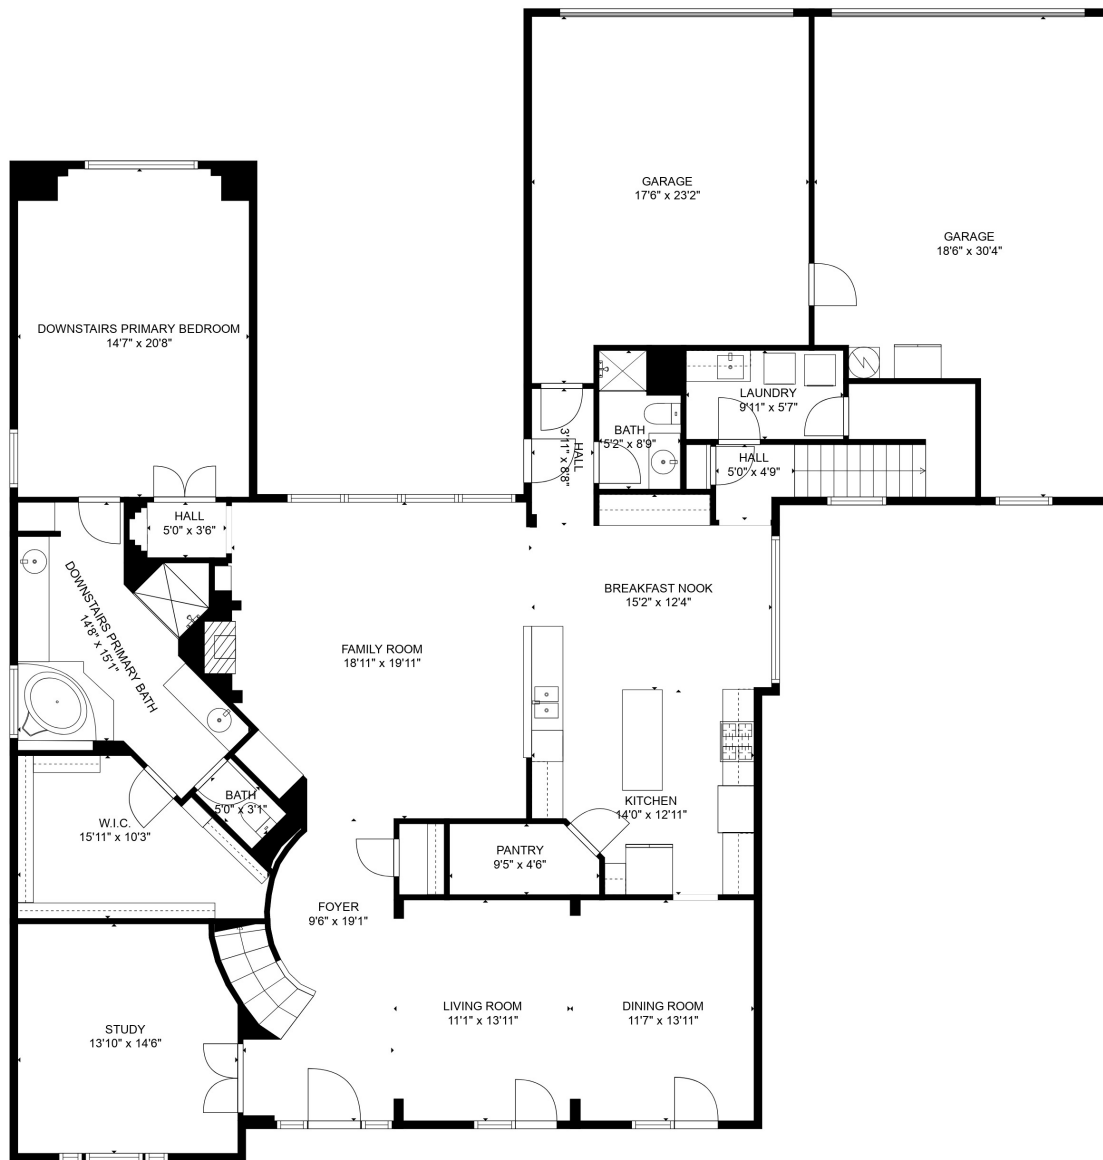

FLOOR 1

FLOOR 2

GROSS INTERNAL AREA
 FLOOR 1: 2395 sq. ft, FLOOR 2: 2456 sq. ft
 EXCLUDED AREAS: GARAGE: 851 sq. ft, OPEN TO BELOW: 131 sq. ft
 TOTAL: 4851 sq. ft
 SIZES AND DIMENSIONS ARE APPROXIMATE, ACTUAL MAY VARY.

GROSS INTERNAL AREA
 FLOOR 1: 2395 sq. ft, FLOOR 2: 2456 sq. ft
 EXCLUDED AREAS: GARAGE: 851 sq. ft, OPEN TO BELOW: 131 sq. ft
 TOTAL: 4851 sq. ft
 SIZES AND DIMENSIONS ARE APPROXIMATE, ACTUAL MAY VARY.