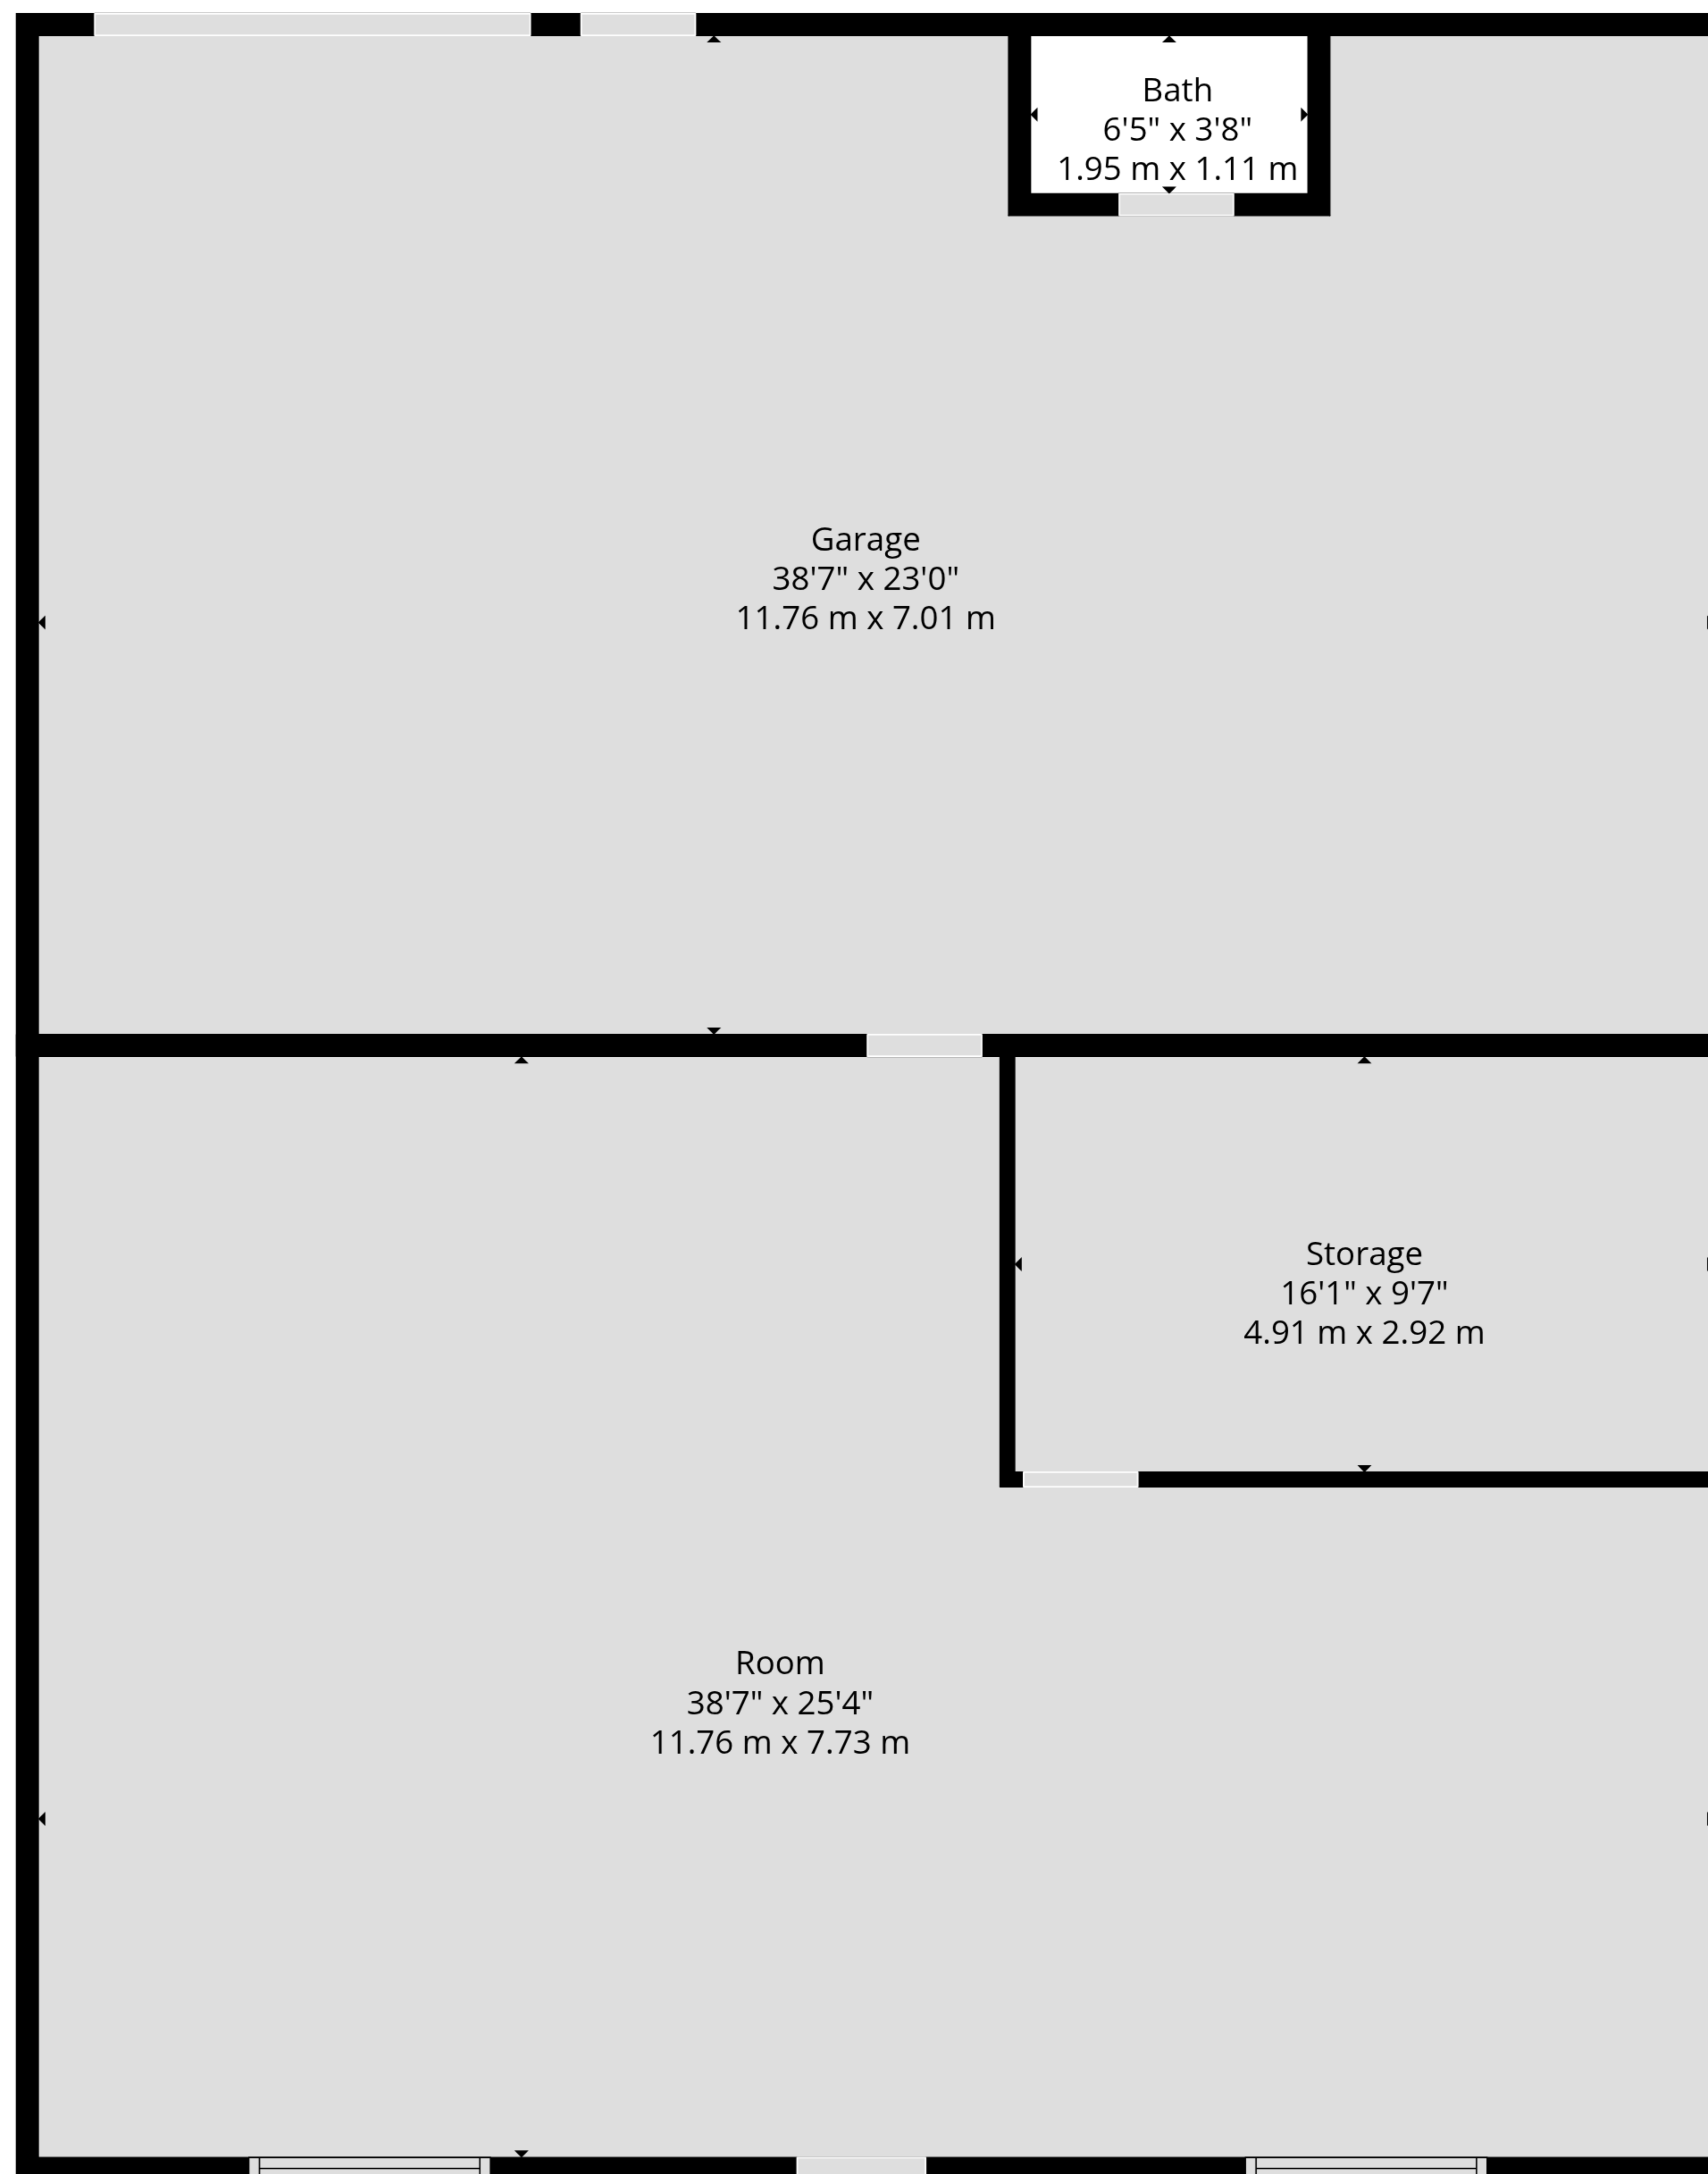

TOTAL: 824 sq. ft, 77 m2

1st floor: 824 sq. ft, 77 m2

EXCLUDED AREAS: STORAGE: 154 sq. ft, 14 m2, GARAGE: 857 sq. ft, 80 m2, HALF BATH: 23 sq. ft, 2 m2,

WALLS: 115 sq. ft, 10 m2

TOTAL: 824 sq. ft, 77 m2

1st floor: 824 sq. ft, 77 m2

EXCLUDED AREAS: STORAGE: 154 sq. ft, 14 m2, GARAGE: 857 sq. ft, 80 m2, HALF BATH: 23 sq. ft, 2 m2,

WALLS: 115 sq. ft, 10 m2