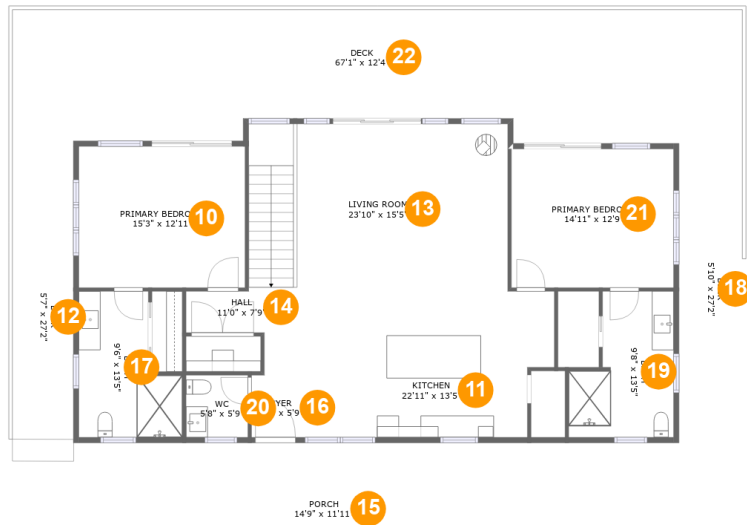

116 Watersong Circle, Union Hall, Franklin County, Virginia, United States, 24176

Room Dimensions

Floor 2

Total sqft: 2843

Living area: 1593

#	Room name	Dimensions	Area (sqft)	Counted as Living Area
10	Primary Bedroom	15'3" x 12'11"	198 sq. ft	Yes
11	Kitchen	22'11" x 13'5"	291 sq. ft	Yes
12	Deck	5'7" x 27'2"	152 sq. ft	No
13	Living Room	23'10" x 15'5"	367 sq. ft	Yes
14	Hall	11'0" x 7'9"	57 sq. ft	Yes
15	Porch	14'9" x 11'11"	175 sq. ft	No
16	Foyer	4'11" x 5'9"	28 sq. ft	Yes
17	Bath	9'6" x 13'5"	104 sq. ft	Yes
18	Deck	5'10" x 27'2"	158 sq. ft	No
19	Bath	9'8" x 13'5"	106 sq. ft	Yes
20	Wc	5'8" x 5'9"	32 sq. ft	Yes

Scan captured on Sun, 22 Sep 2024 21:22:40 GMT

Information is calculated by CubiCasa technology; deemed highly reliable but not guaranteed.