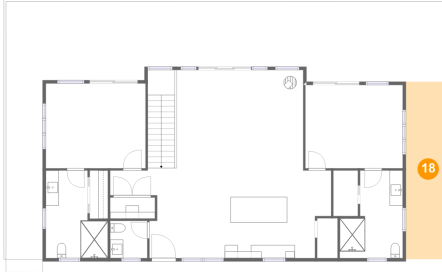

116 Watersong Circle, Union Hall, Franklin County, Virginia, United States, 24176

18 Floor 2 - Deck

Dimensions: 5'10" x 27'2"
Area: 158 sq. ft
Counted as Living Area: No

Heated: No
Finished: Yes
Enclosed: No
Contiguous: Yes
Permitted: Yes
Wet Space: No
Addition: No
Conversion: No