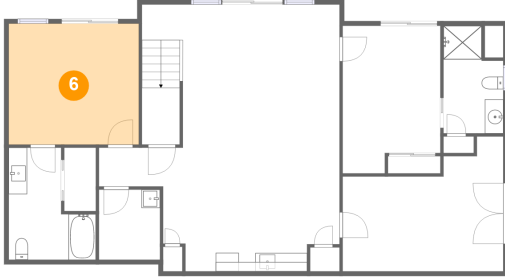

## 6 Floor 1 - Bedroom

Dimensions: 14'0" x 13'1"  
Area: 183 sq. ft  
Counted as Living Area:  
Yes

Heated: Yes  
Finished: Yes  
Enclosed: Yes  
Contiguous:  
Yes  
Permitted: Yes  
Wet Space: No  
Addition: No  
Conversion: No