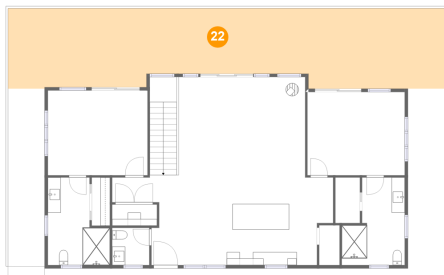

22 Floor 2 - Deck

Dimensions: 67'1" x 12'4"
Area: 765 sq. ft
Counted as Living Area: No

Heated: No
Finished: Yes
Enclosed: No
Contiguous: Yes
Permitted: Yes
Wet Space: No
Addition: No
Conversion: No