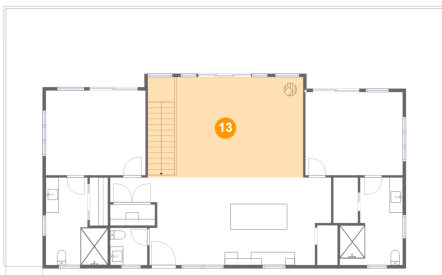

13 Floor 2 - Living Room

Dimensions: 23'10" x 15'5"
Area: 367 sq. ft
Counted as Living Area: Yes

Heated: Yes
Finished: Yes
Enclosed: Yes
Contiguous: Yes
Permitted: Yes
Wet Space: No
Addition: No
Conversion: No