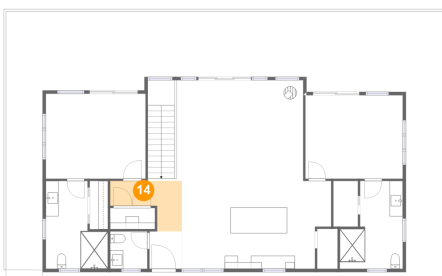

14 Floor 2 - Hall

Dimensions: 11'0" x 7'9"
Area: 57 sq. ft
Counted as Living Area: Yes

Heated: Yes
Finished: Yes
Enclosed: Yes
Contiguous: Yes
Permitted: Yes
Wet Space: No
Addition: No
Conversion: No