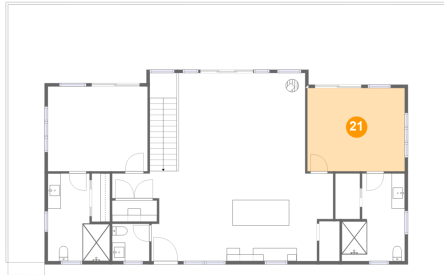

116 Watersong Circle, Union Hall, Franklin County, Virginia, United States, 24176

21 Floor 2 - Primary Bedroom

Dimensions: 14'11" x 12'9"
Area: 190 sq. ft
Counted as Living Area:
Yes

Heated: Yes
Finished: Yes
Enclosed: Yes
Contiguous:
Yes
Permitted: Yes
Wet Space: No
Addition: No
Conversion: No