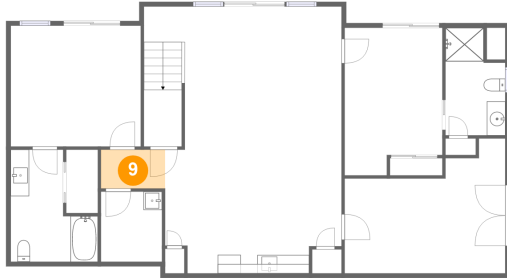

116 Watersong Circle, Union Hall, Franklin County, Virginia, United States, 24176

9 Floor 1 - Hall

Dimensions: 6'11" x 4'2"
Area: 29 sq. ft
Counted as Living Area:
Yes

Heated: Yes
Finished: Yes
Enclosed: Yes
Contiguous:
Yes
Permitted: Yes
Wet Space: No
Addition: No
Conversion: No