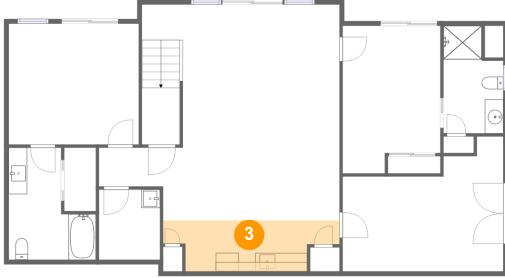

## 2 Floor 1 - Storage

Dimensions: 17'4" x 14'7"  
Area: 198 sq. ft  
Counted as Living Area: No

Heated: No  
Finished: No  
Enclosed: No  
Contiguous: Yes  
Permitted: Yes  
Wet Space: No  
Addition: No  
Conversion: No

## 3 Floor 1 - Wet Bar

Dimensions: 19'1" x 5'6"  
Area: 88 sq. ft  
Counted as Living Area:  
Yes

Heated: Yes  
Finished: Yes  
Enclosed: Yes  
Contiguous:  
Yes  
Permitted: Yes  
Wet Space: No  
Addition: No  
Conversion: No