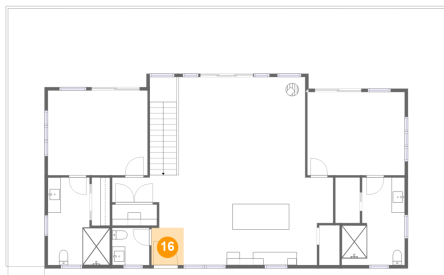

16 Floor 2 - Foyer

Dimensions: 4'11" x 5'9"
Area: 28 sq. ft
Counted as Living Area: Yes

Heated: Yes
Finished: Yes
Enclosed: Yes
Contiguous: Yes
Permitted: Yes
Wet Space: No
Addition: No
Conversion: No