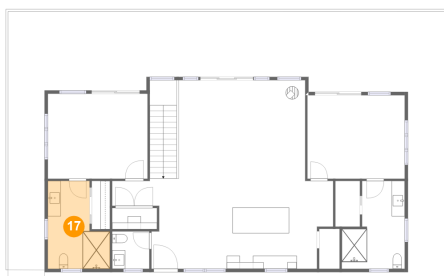

17 Floor 2 - Bath

Dimensions: 9'6" x 13'5"
Area: 104 sq. ft
Counted as Living Area: Yes

Heated: Yes
Finished: Yes
Enclosed: Yes
Contiguous: Yes
Permitted: Yes
Wet Space: Yes
Addition: No
Conversion: No