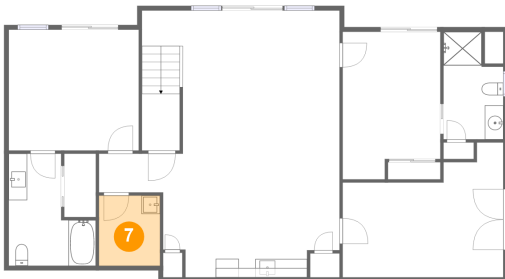

7 Floor 1 - Laundry

Dimensions: 6'7" x 7'7"
Area: 50 sq. ft
Counted as Living Area:
Yes

Heated: Yes
Finished: Yes
Enclosed: Yes
Contiguous:
Yes
Permitted: Yes
Wet Space: No
Addition: No
Conversion: No