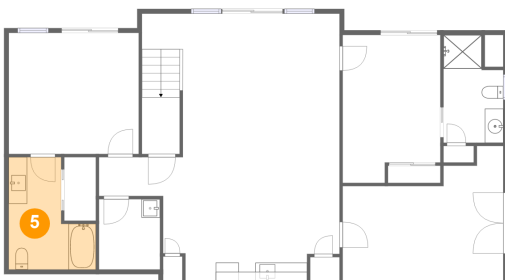

5 Floor 1 - Bath

Dimensions: 9'5" x 12'1"
Area: 87 sq. ft
Counted as Living Area:
Yes

Heated: Yes
Finished: Yes
Enclosed: Yes
Contiguous:
Yes
Permitted: Yes
Wet Space: Yes
Addition: No
Conversion: No