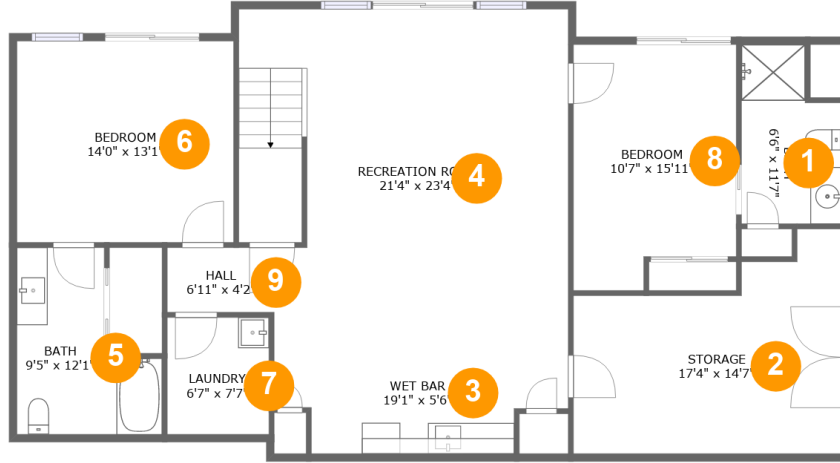

## Property Summary

 **0** garages

 **4** bedrooms

 **4** bathrooms

 **1** half baths

 **2** floors

 **2,910** Gross Living Area sqft

 **4,374** total sqft

**116 Watersong Circle, Union Hall, Franklin County, Virginia, United States, 24176**

**Room Dimensions**

Floor 1

Total sqft: 1531

Living area: 1317

#	Room name	Dimensions	Area (sqft)	Counted as Living Area
1	Bath	6'6" x 11'7"	66 sq. ft	Yes
2	Storage	17'4" x 14'7"	198 sq. ft	No
3	Wet Bar	19'1" x 5'6"	88 sq. ft	Yes
4	Recreation Room	21'4" x 23'4"	476 sq. ft	Yes
5	Bath	9'5" x 12'1"	87 sq. ft	Yes
6	Bedroom	14'0" x 13'1"	183 sq. ft	Yes
7	Laundry	6'7" x 7'7"	50 sq. ft	Yes
8	Bedroom	10'7" x 15'11"	155 sq. ft	Yes
9	Hall	6'11" x 4'2"	29 sq. ft	Yes

## 3 Floor 1 - Wet Bar

Dimensions: 19'1" x 5'6"  
Area: 88 sq. ft  
Counted as Living Area:  
Yes

Heated: Yes  
Finished: Yes  
Enclosed: Yes  
Contiguous:  
Yes  
Permitted: Yes  
Wet Space: No  
Addition: No  
Conversion: No

## 16 Floor 2 - Foyer

Dimensions: 4'11" x 5'9"  
Area: 28 sq. ft  
Counted as Living Area: Yes

Heated: Yes  
Finished: Yes  
Enclosed: Yes  
Contiguous: Yes  
Permitted: Yes  
Wet Space: No  
Addition: No  
Conversion: No