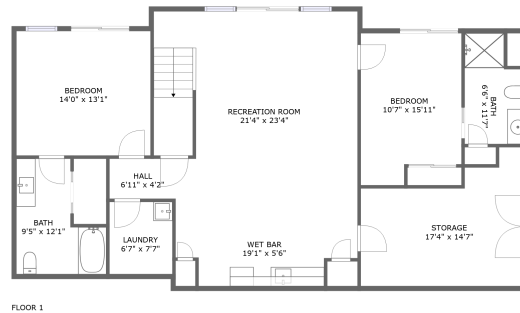

116 Watersong Circle, Union Hall, Franklin County, Virginia, United States, 24176

Property Summary

0 garages

4 bedrooms

4 bathrooms

1 half baths

2 floors

2,910 Gross Living Area sqft

4,374 total sqft