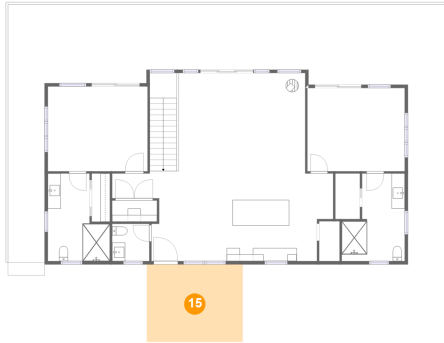

116 Watersong Circle, Union Hall, Franklin County, Virginia, United States, 24176

15 Floor 2 - Porch

Dimensions: 14'9" x 11'11"
Area: 175 sq. ft
Counted as Living Area: No

Heated: No
Finished: Yes
Enclosed: No
Contiguous: Yes
Permitted: Yes
Wet Space: No
Addition: No
Conversion: No