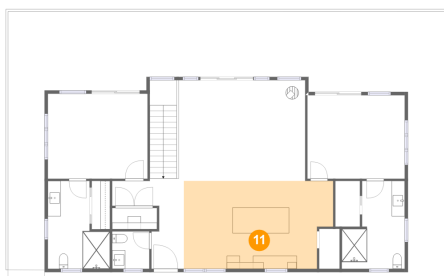

11 Floor 2 - Kitchen

Dimensions: 22'11" x 13'5"
Area: 291 sq. ft
Counted as Living Area:
Yes

Heated: Yes
Finished: Yes
Enclosed: Yes
Contiguous:
Yes
Permitted: Yes
Wet Space: No
Addition: No
Conversion: No