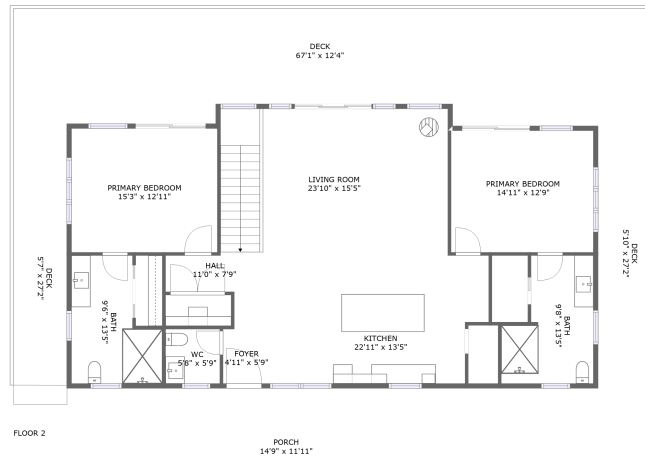

116 Watersong Circle, Union Hall, Franklin County, Virginia, United States, 24176

Property Summary

0 garages

4 bedrooms

4 bathrooms

1 half baths

2 floors

2,910 Gross Living Area sqft

4,374 total sqft