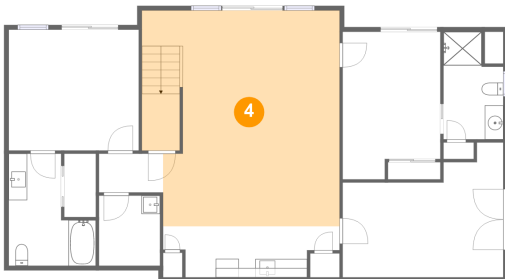

4 Floor 1 - Recreation Room

Dimensions: 21'4" x 23'4"
Area: 476 sq. ft
Counted as Living Area:
Yes

Heated: Yes
Finished: Yes
Enclosed: Yes
Contiguous:
Yes
Permitted: Yes
Wet Space: No
Addition: No
Conversion: No