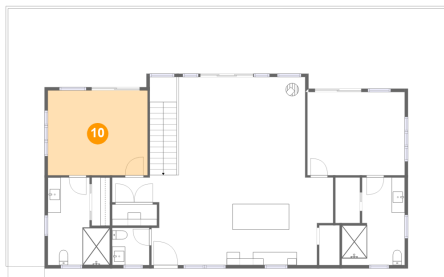

10 Floor 2 - Primary Bedroom

Dimensions: 15'3" x 12'11"
Area: 198 sq. ft
Counted as Living Area:
Yes

Heated: Yes
Finished: Yes
Enclosed: Yes
Contiguous:
Yes
Permitted: Yes
Wet Space: No
Addition: No
Conversion: No