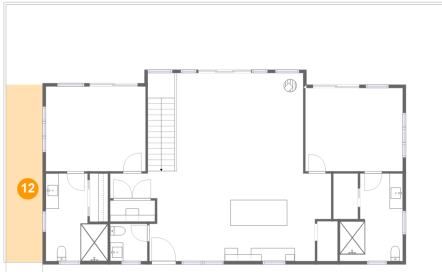

116 Watersong Circle, Union Hall, Franklin County, Virginia, United States, 24176

12 Floor 2 - Deck

Dimensions: 5'7" x 27'2"
Area: 152 sq. ft
Counted as Living Area: No

Heated: No
Finished: Yes
Enclosed: No
Contiguous: Yes
Permitted: Yes
Wet Space: No
Addition: No
Conversion: No