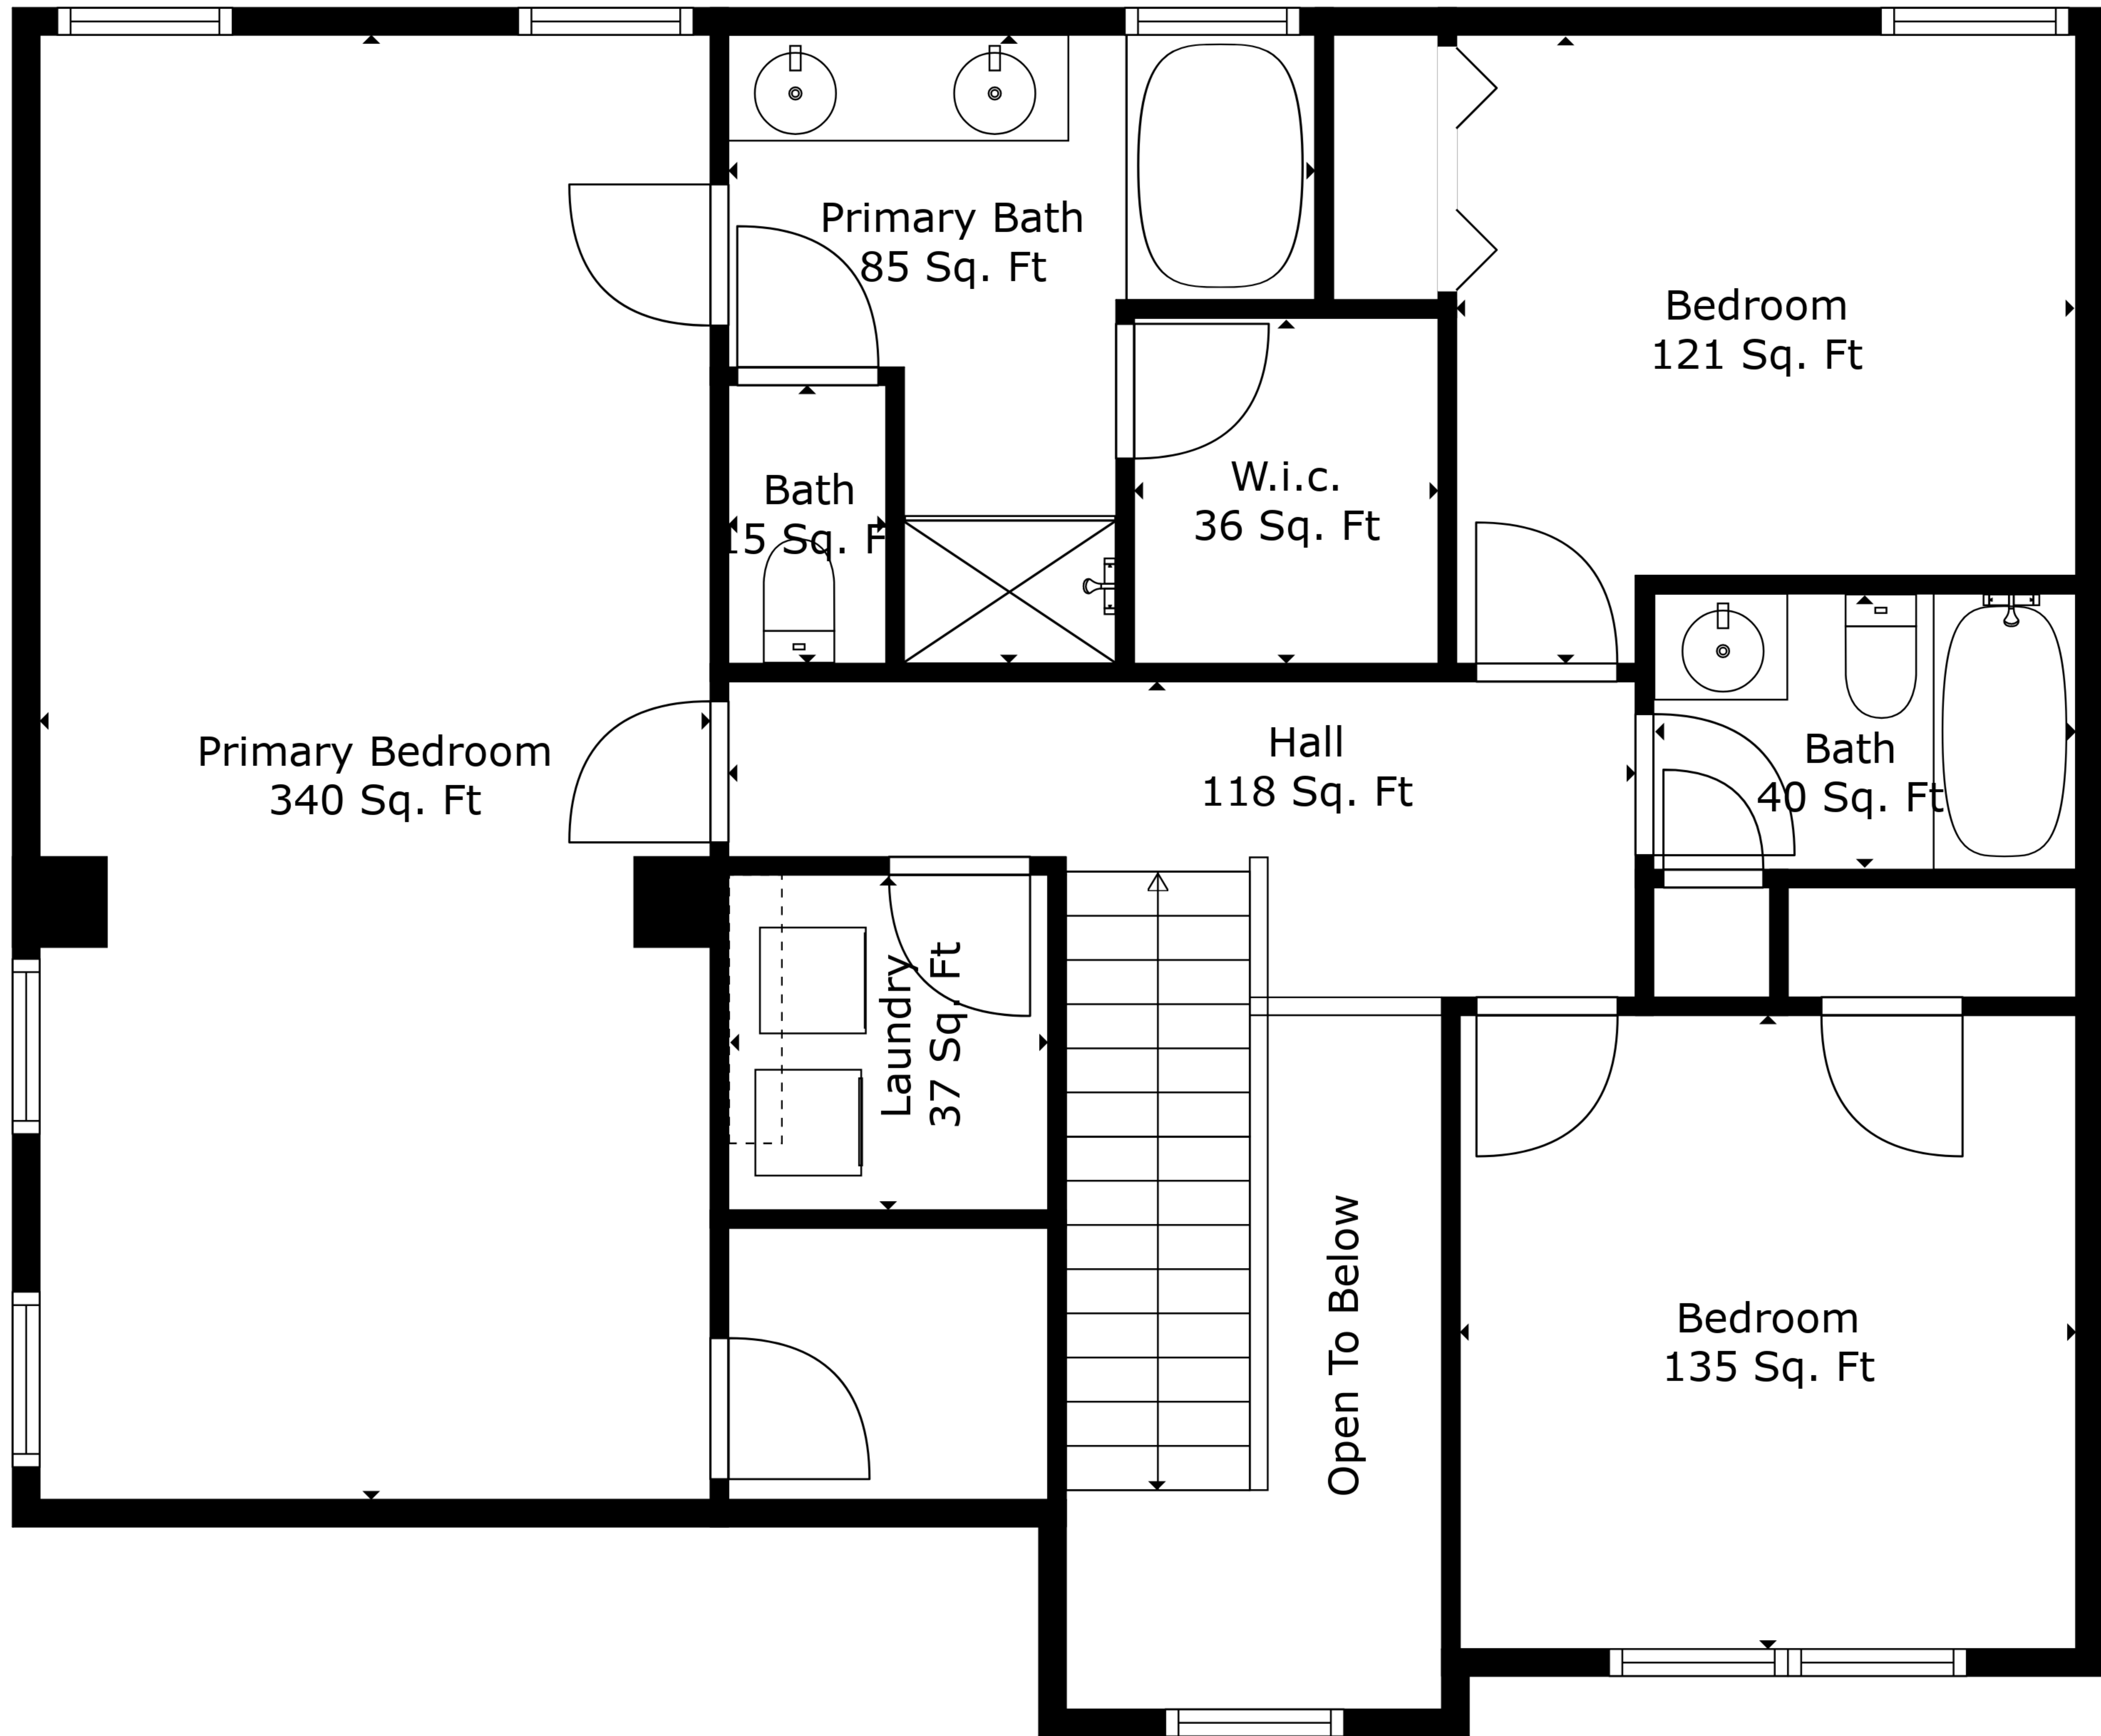

TOTAL: 1968 sq. ft

FLOOR 1: 932 sq. ft, FLOOR 2: 1036 sq. ft

EXCLUDED AREAS: GARAGE: 352 sq. ft, FIREPLACE: 12 sq. ft, OPEN TO BELOW: 58 sq. ft

TOTAL: 1968 sq. ft

FLOOR 1: 932 sq. ft, FLOOR 2: 1036 sq. ft

EXCLUDED AREAS: GARAGE: 352 sq. ft, FIREPLACE: 12 sq. ft, OPEN TO BELOW: 58 sq. ft

TOTAL: 1968 sq. ft

FLOOR 1: 932 sq. ft, FLOOR 2: 1036 sq. ft

EXCLUDED AREAS: GARAGE: 352 sq. ft, FIREPLACE: 12 sq. ft, OPEN TO BELOW: 58 sq. ft