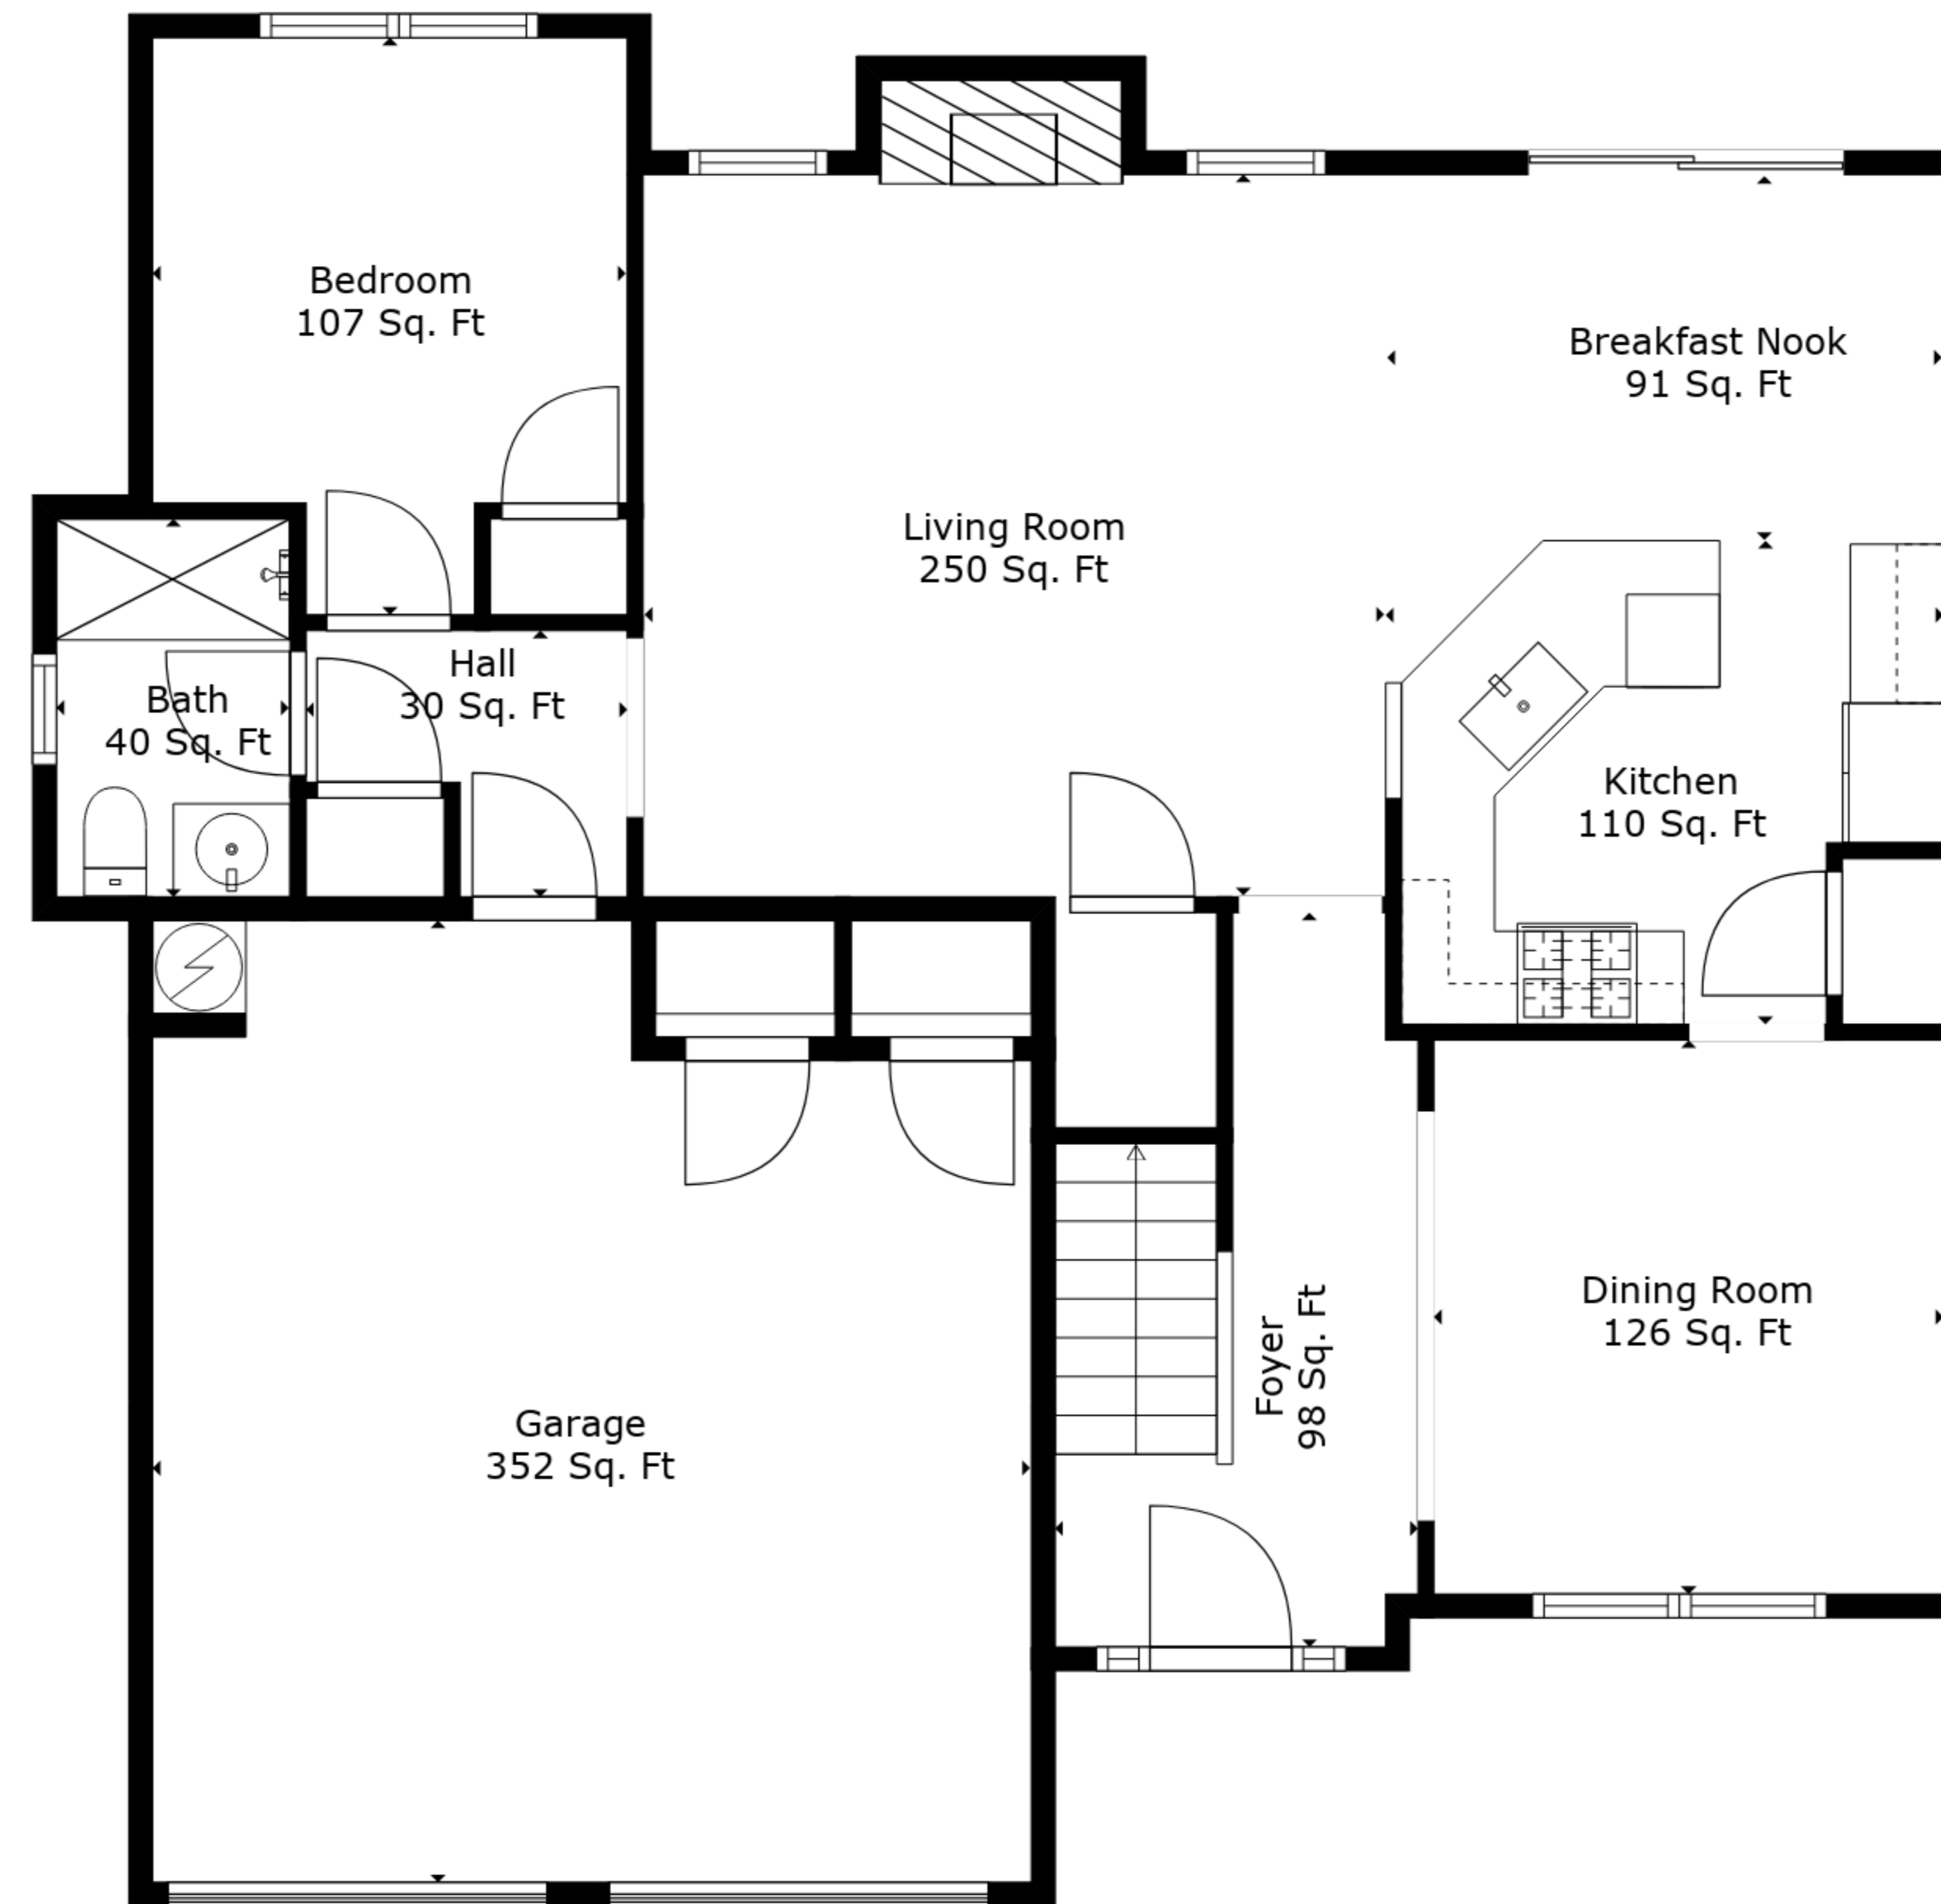

TOTAL: 1968 sq. ft

FLOOR 1: 932 sq. ft, FLOOR 2: 1036 sq. ft

EXCLUDED AREAS: GARAGE: 352 sq. ft, FIREPLACE: 12 sq. ft, OPEN TO BELOW: 58 sq. ft

TOTAL: 1968 sq. ft

FLOOR 1: 932 sq. ft, FLOOR 2: 1036 sq. ft

EXCLUDED AREAS: GARAGE: 352 sq. ft, FIREPLACE: 12 sq. ft, OPEN TO BELOW: 58 sq. ft

TOTAL: 1968 sq. ft

FLOOR 1: 932 sq. ft, FLOOR 2: 1036 sq. ft

EXCLUDED AREAS: GARAGE: 352 sq. ft, FIREPLACE: 12 sq. ft, OPEN TO BELOW: 58 sq. ft