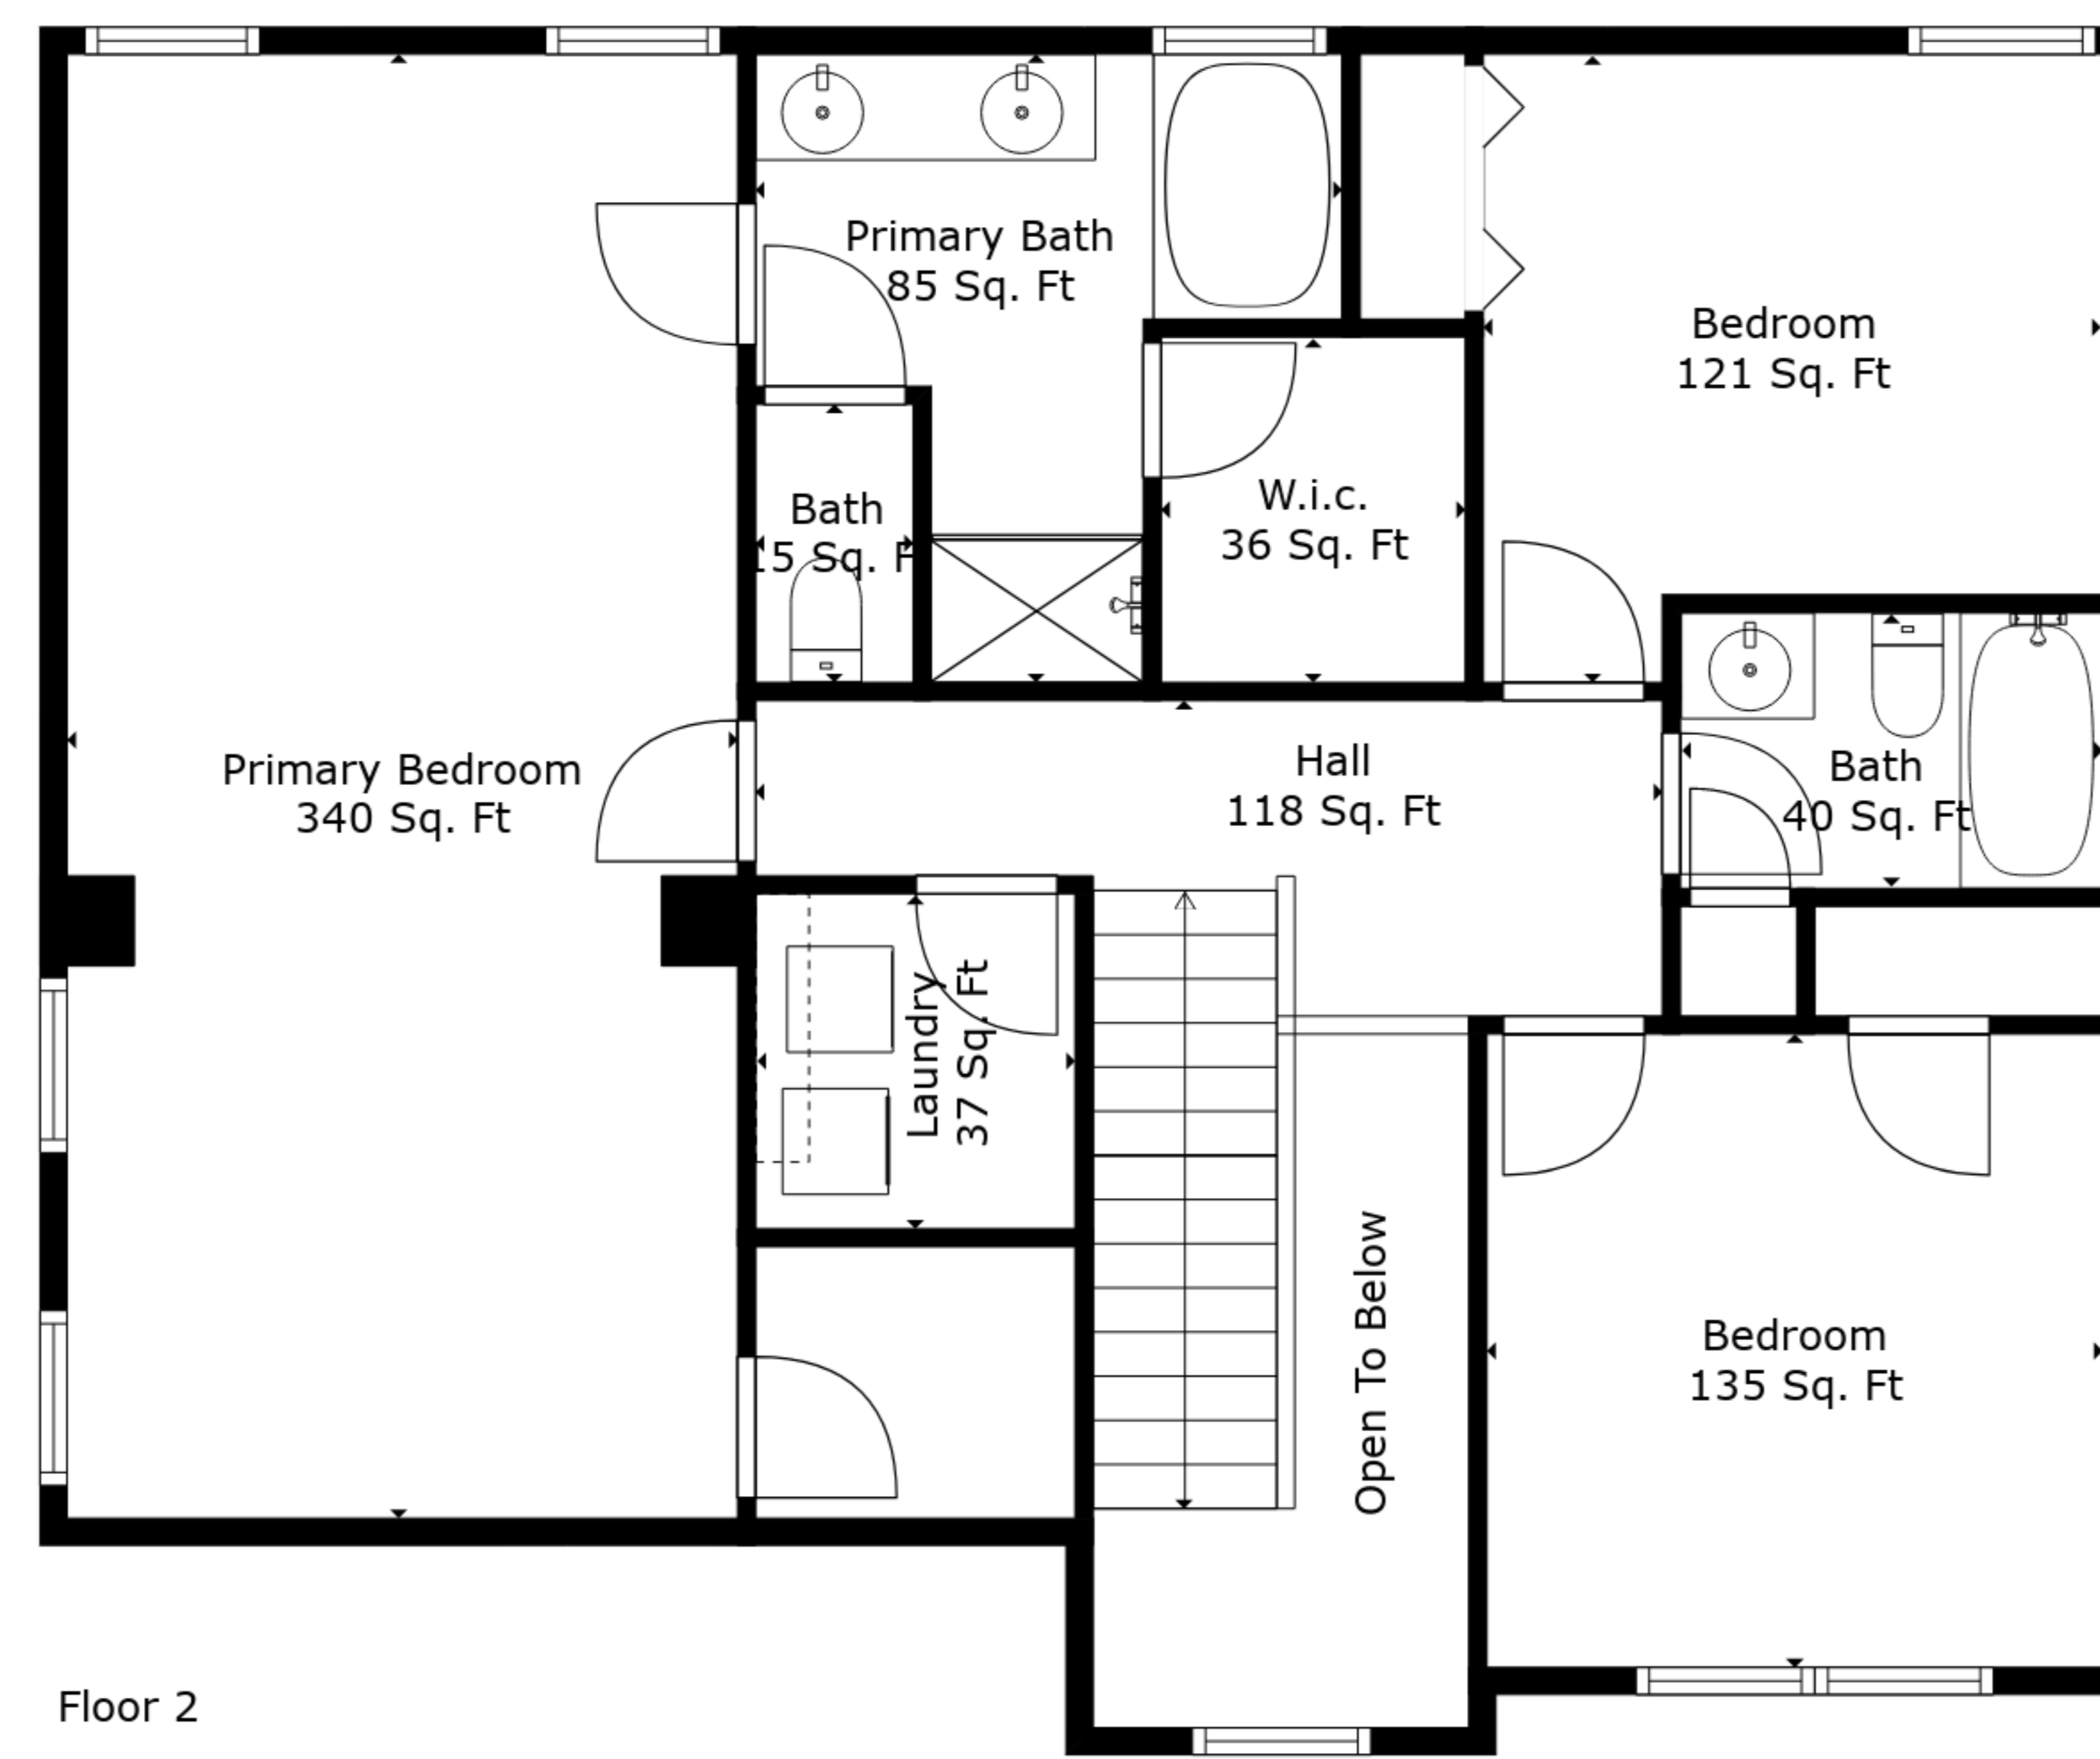

TOTAL: 1968 sq. ft

FLOOR 1: 932 sq. ft, FLOOR 2: 1036 sq. ft

EXCLUDED AREAS: GARAGE: 352 sq. ft, FIREPLACE: 12 sq. ft, OPEN TO BELOW: 58 sq. ft

TOTAL: 1968 sq. ft

FLOOR 1: 932 sq. ft, FLOOR 2: 1036 sq. ft

EXCLUDED AREAS: GARAGE: 352 sq. ft, FIREPLACE: 12 sq. ft, OPEN TO BELOW: 58 sq. ft

TOTAL: 1968 sq. ft

FLOOR 1: 932 sq. ft, FLOOR 2: 1036 sq. ft

EXCLUDED AREAS: GARAGE: 352 sq. ft, FIREPLACE: 12 sq. ft, OPEN TO BELOW: 58 sq. ft